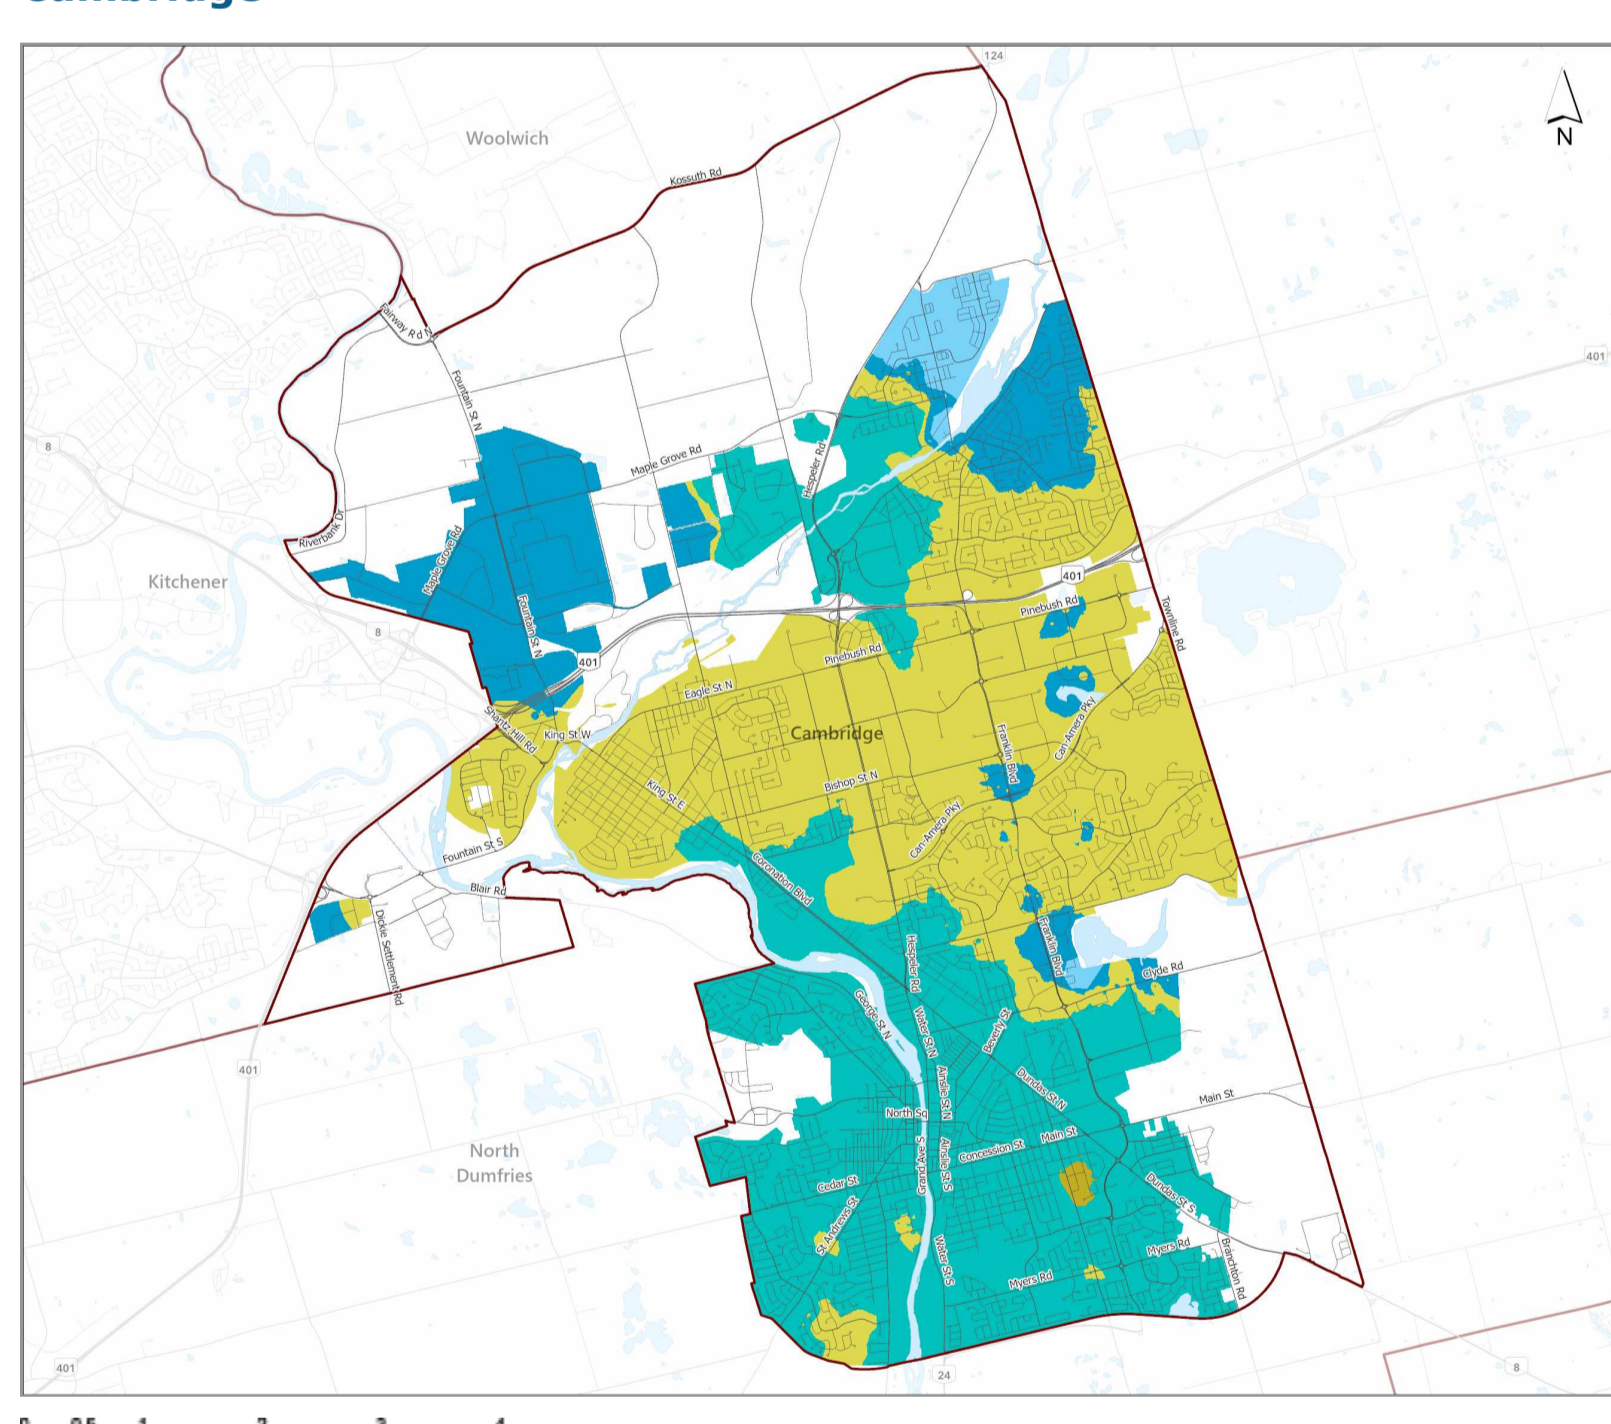

Cambridge

Cambridge
Water hardness
Grains per gallon (gpg)

- 20 – 24 gpg
- 24 – 28 gpg
- 24 – 28 gpg
- 28 – 32 gpg
- 32 – 36 gpg

[View larger map](#)

[Back to top](#)

Wellesley

Town	Water hardness Grains per gallon (gpg)
Linwood	8
St. Clements	20
Wellesley	15

Woolwich

Town	Water hardness Grains per gallon (gpg)
Breslau	25
Conestogo – East of Grand River	32
Conestogo – West of Grand River	21
Heidelberg	32
Maryhill	21
St. Jacobs – Elmira	19
West Montrose	28

Wilmot

Town	Water hardness Grains per gallon (gpg)
Baden	20
Foxboro Green	57
Mannheim Village	25
New Dundee	21
New Hamburg	19
Shingletown	21
St. Agatha	21

North Dumfries

Town	Water hardness Grains per gallon (gpg)
Ayr	21
Branchton Meadows	27
Lloyd Brown	31
Roseville	16