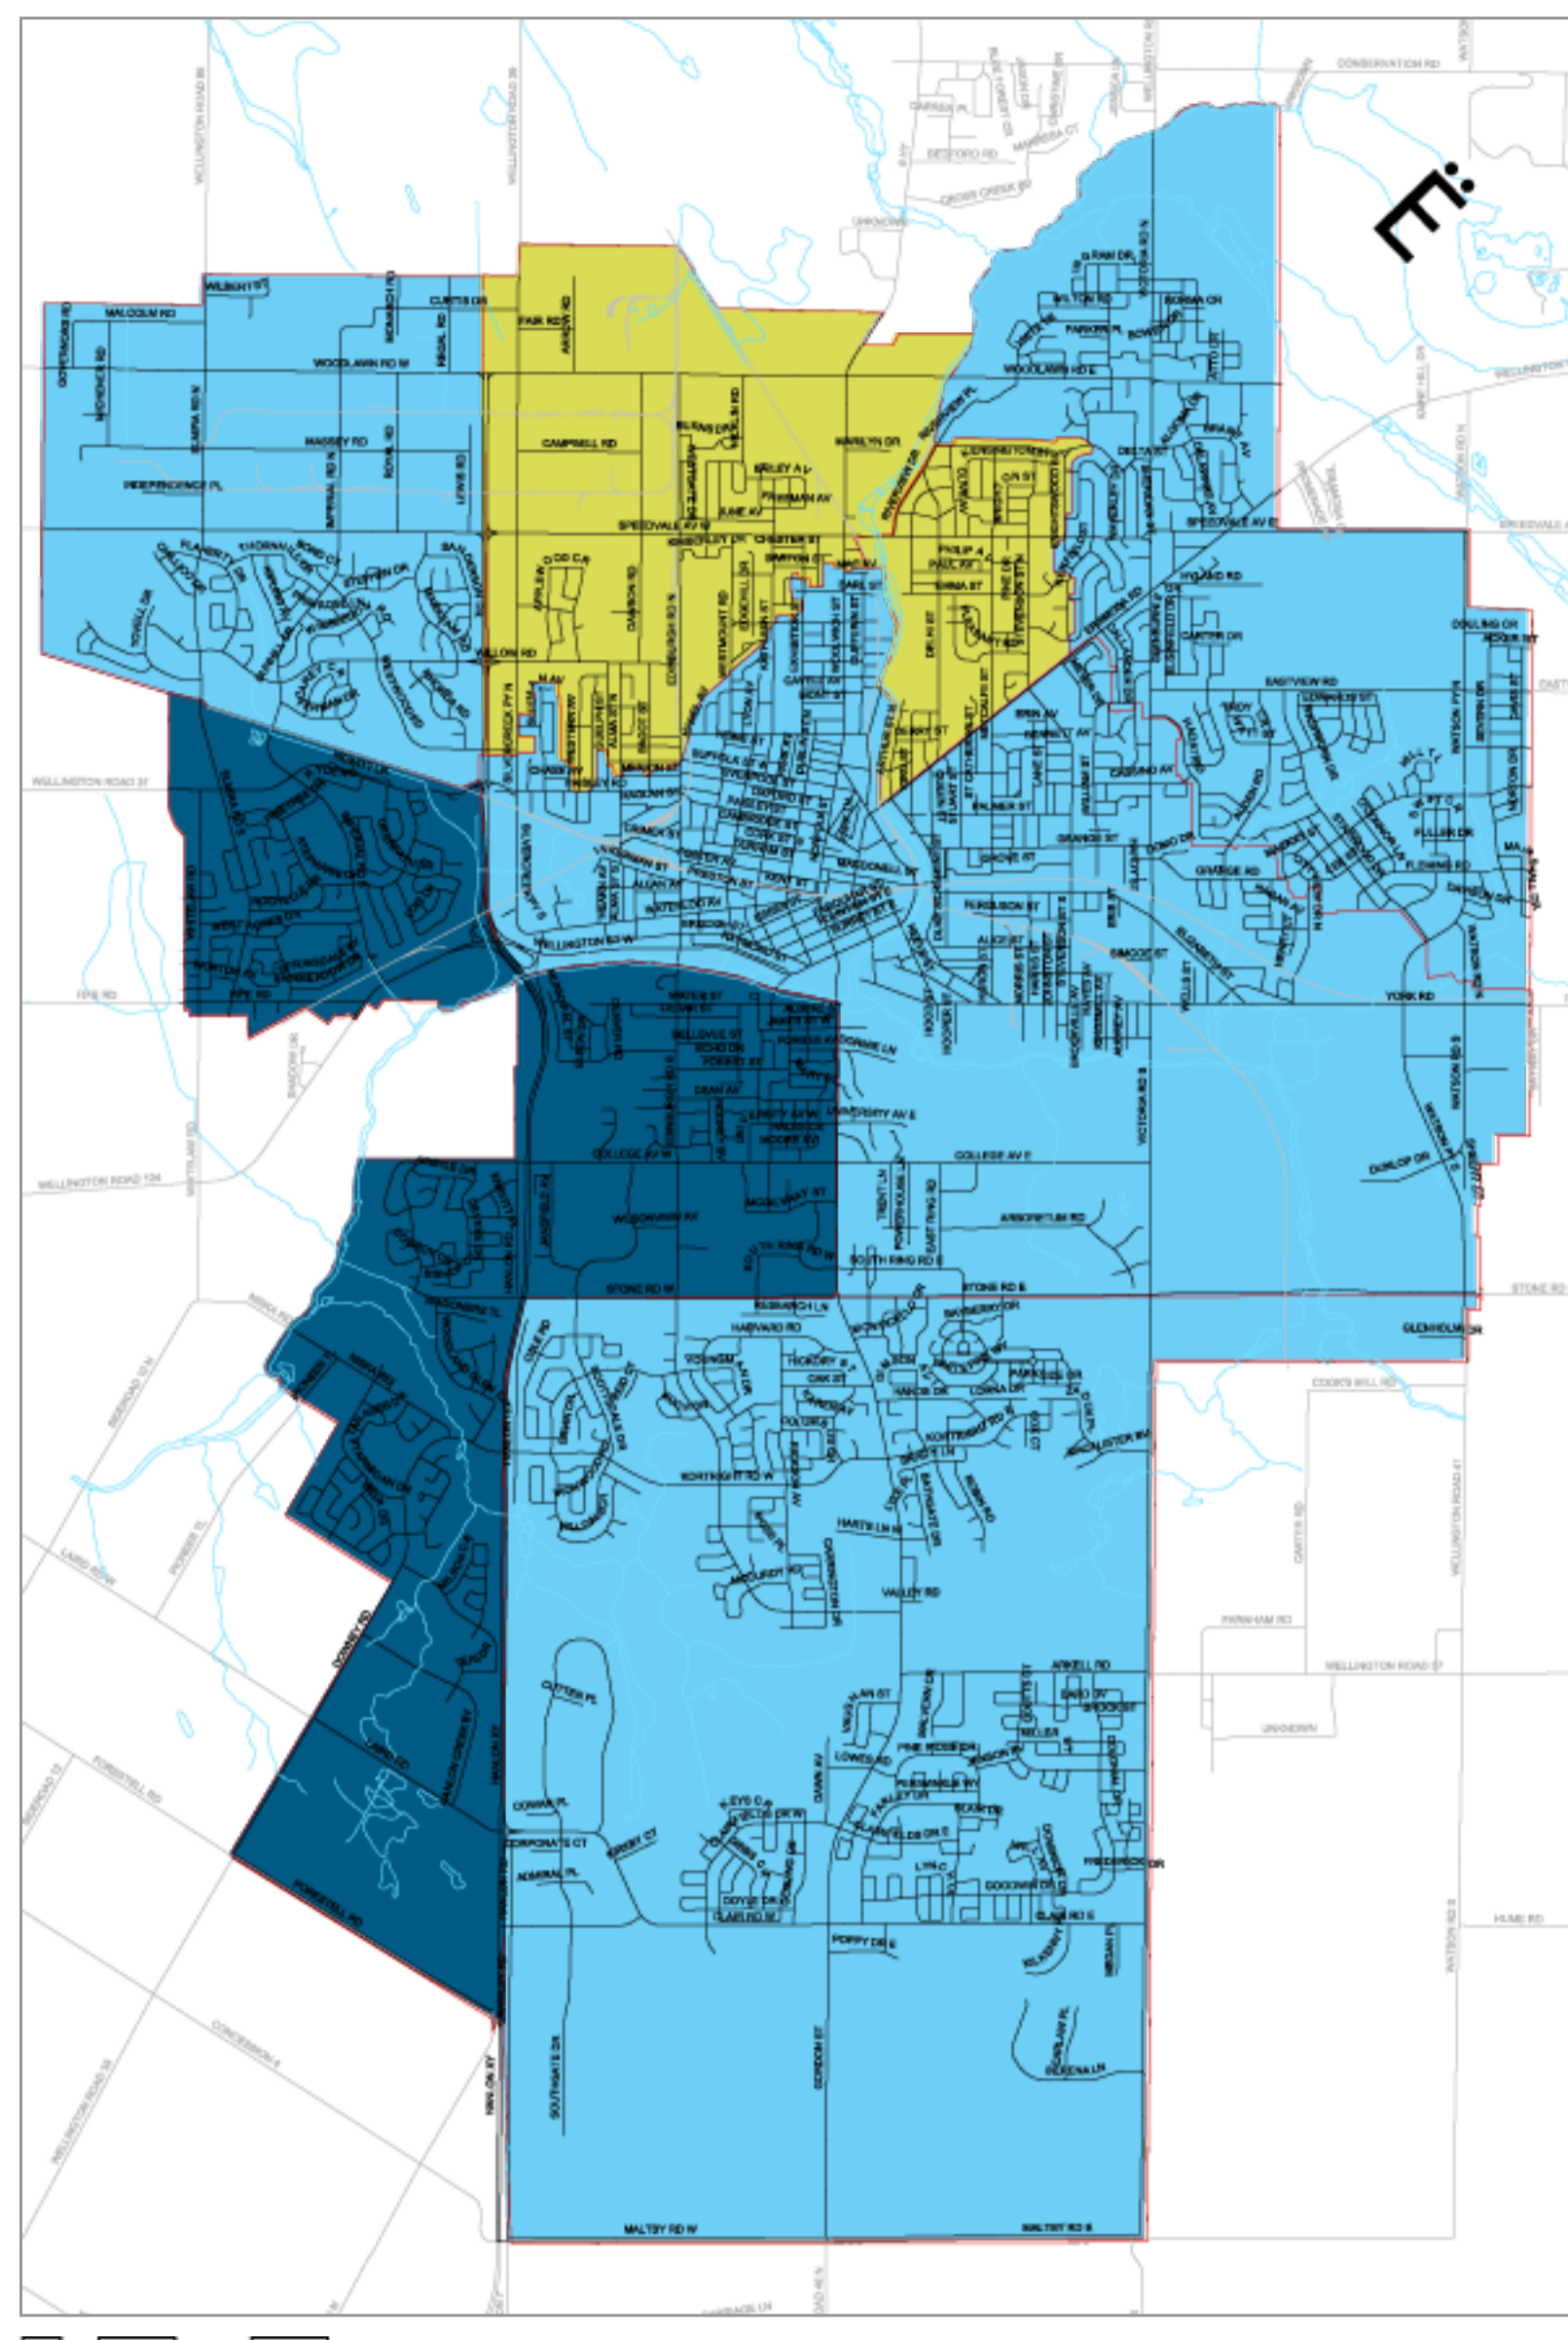

My Water Hardness

Knowing your water hardness will help you select and set up a water softener that will meet the needs of your household. Once you know your water hardness, try the online calculator to determine what size of water softener you need.

You can also request your water hardness data in an alternative format by emailing watercycle@regionofwaterloo.ca.

[Guelph](#) | [Region of Waterloo](#) | [Waterloo](#) | [Kitchener](#) | [Cambridge](#) | [Wellesley](#) | [Woolwich](#) | [Wilmot](#) | [North Dumfries](#)

City of Guelph

City of Guelph
Water hardness
Grains per gallon (gpg)

- 21
- 21 – 28
- 21 – 33

[View larger map](#)

[Back to top](#)