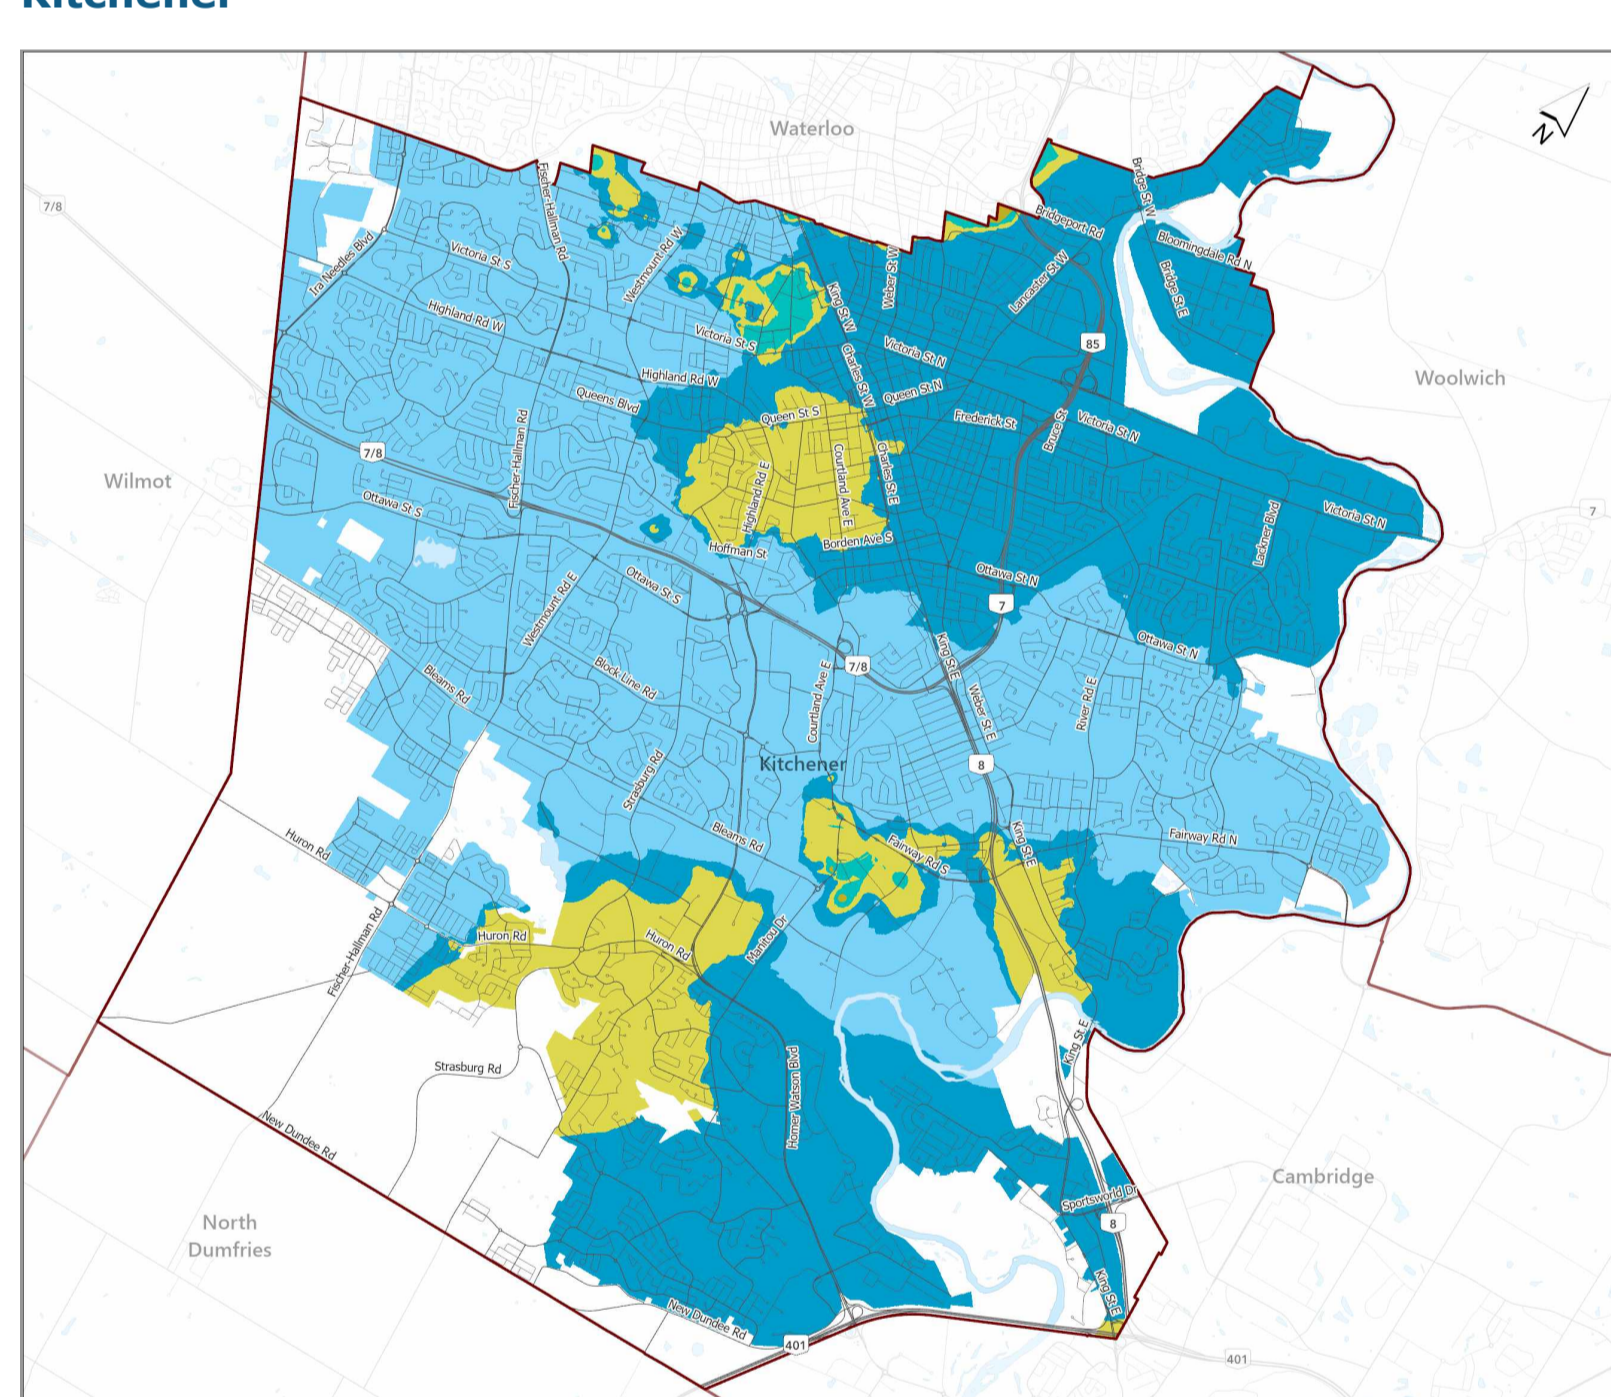

Kitchener

Kitchener
Water hardness
Grains per gallon (gpg)

- 17 – 20 gpg
- 20 – 24 gpg
- 24 – 28 gpg
- 28 – 32 gpg
- 32 – 36 gpg

[View larger map](#)

[Back to top](#)