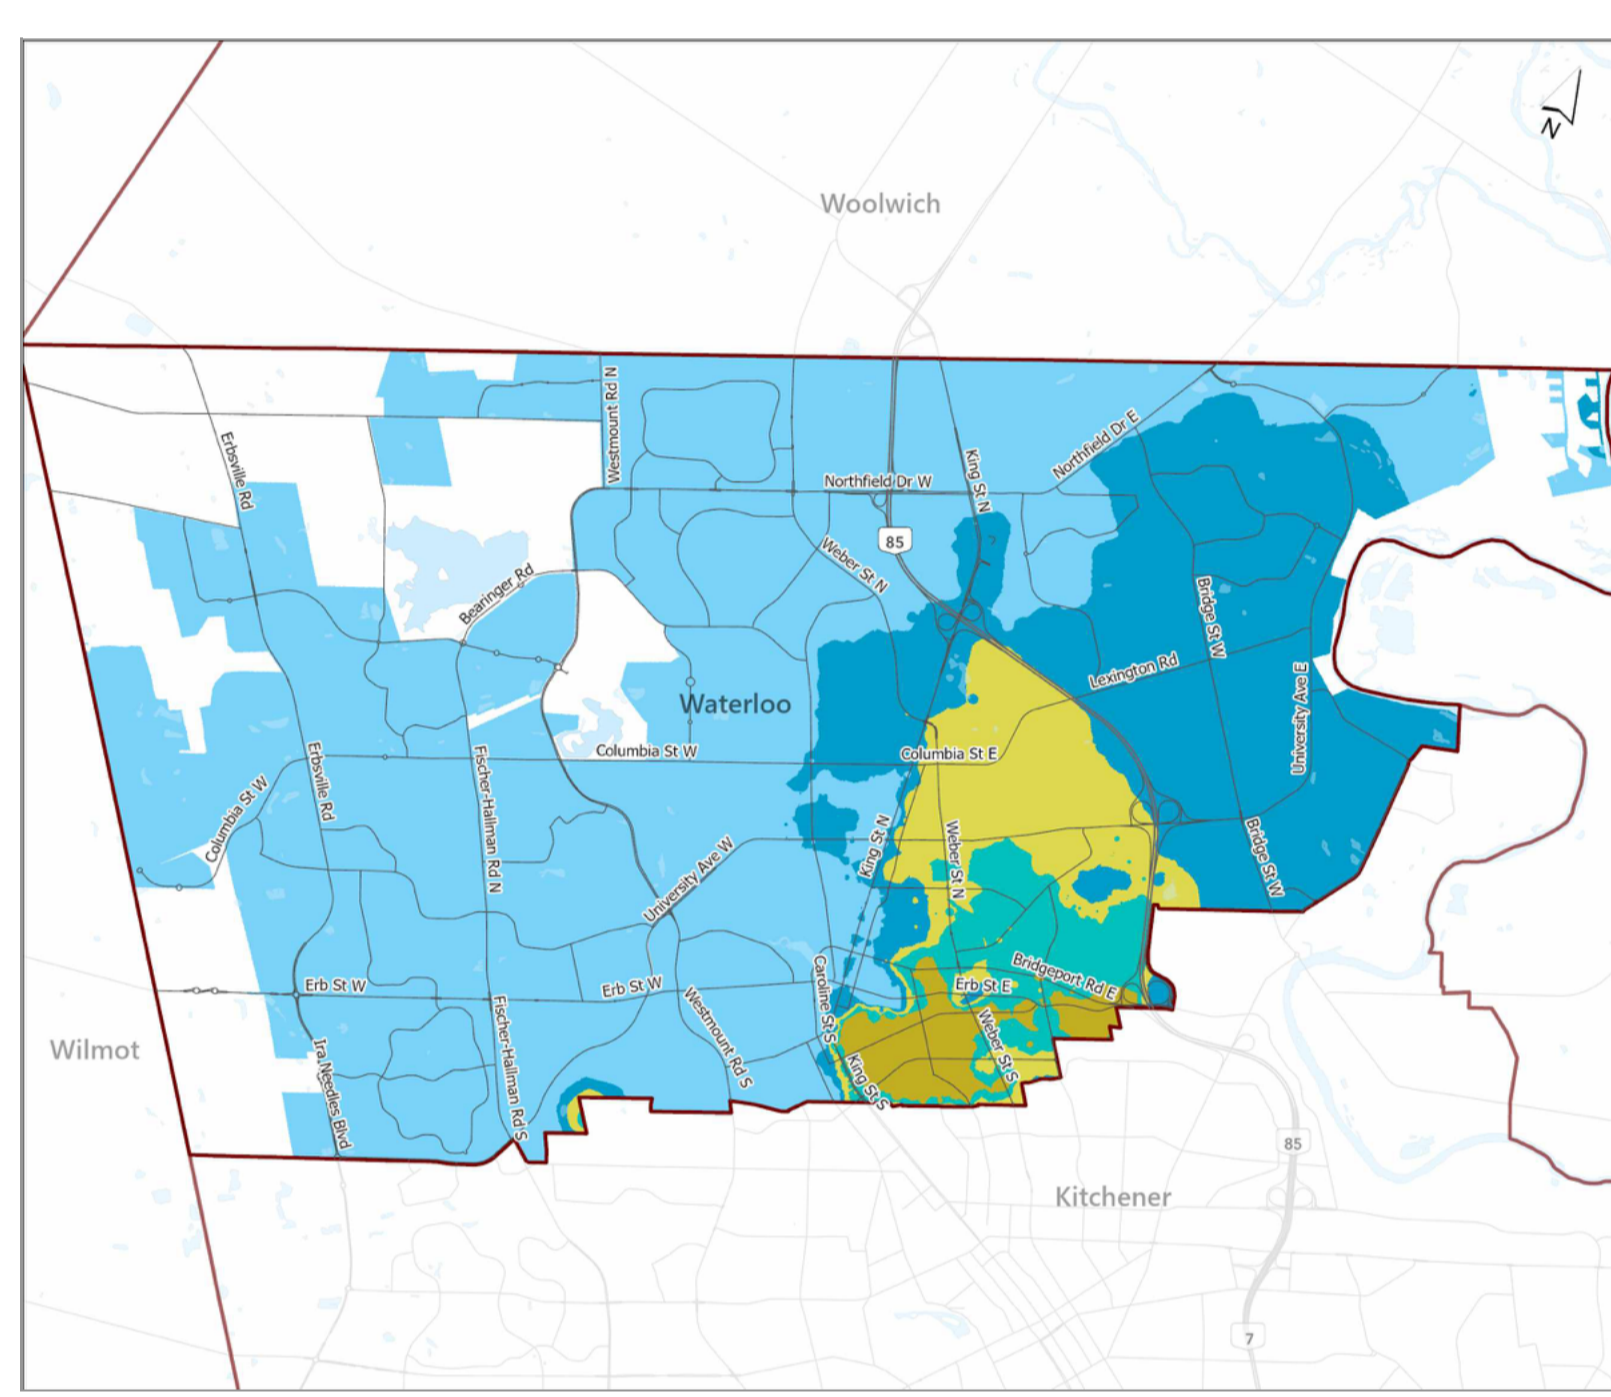

Waterloo

Waterloo
Water hardness
Grains per gallon (gpg)

- 17 – 20 gpg
- 20 – 24 gpg
- 24 – 28 gpg
- 28 – 32 gpg
- 32 – 36 gpg

[View larger map](#)

[Back to top](#)