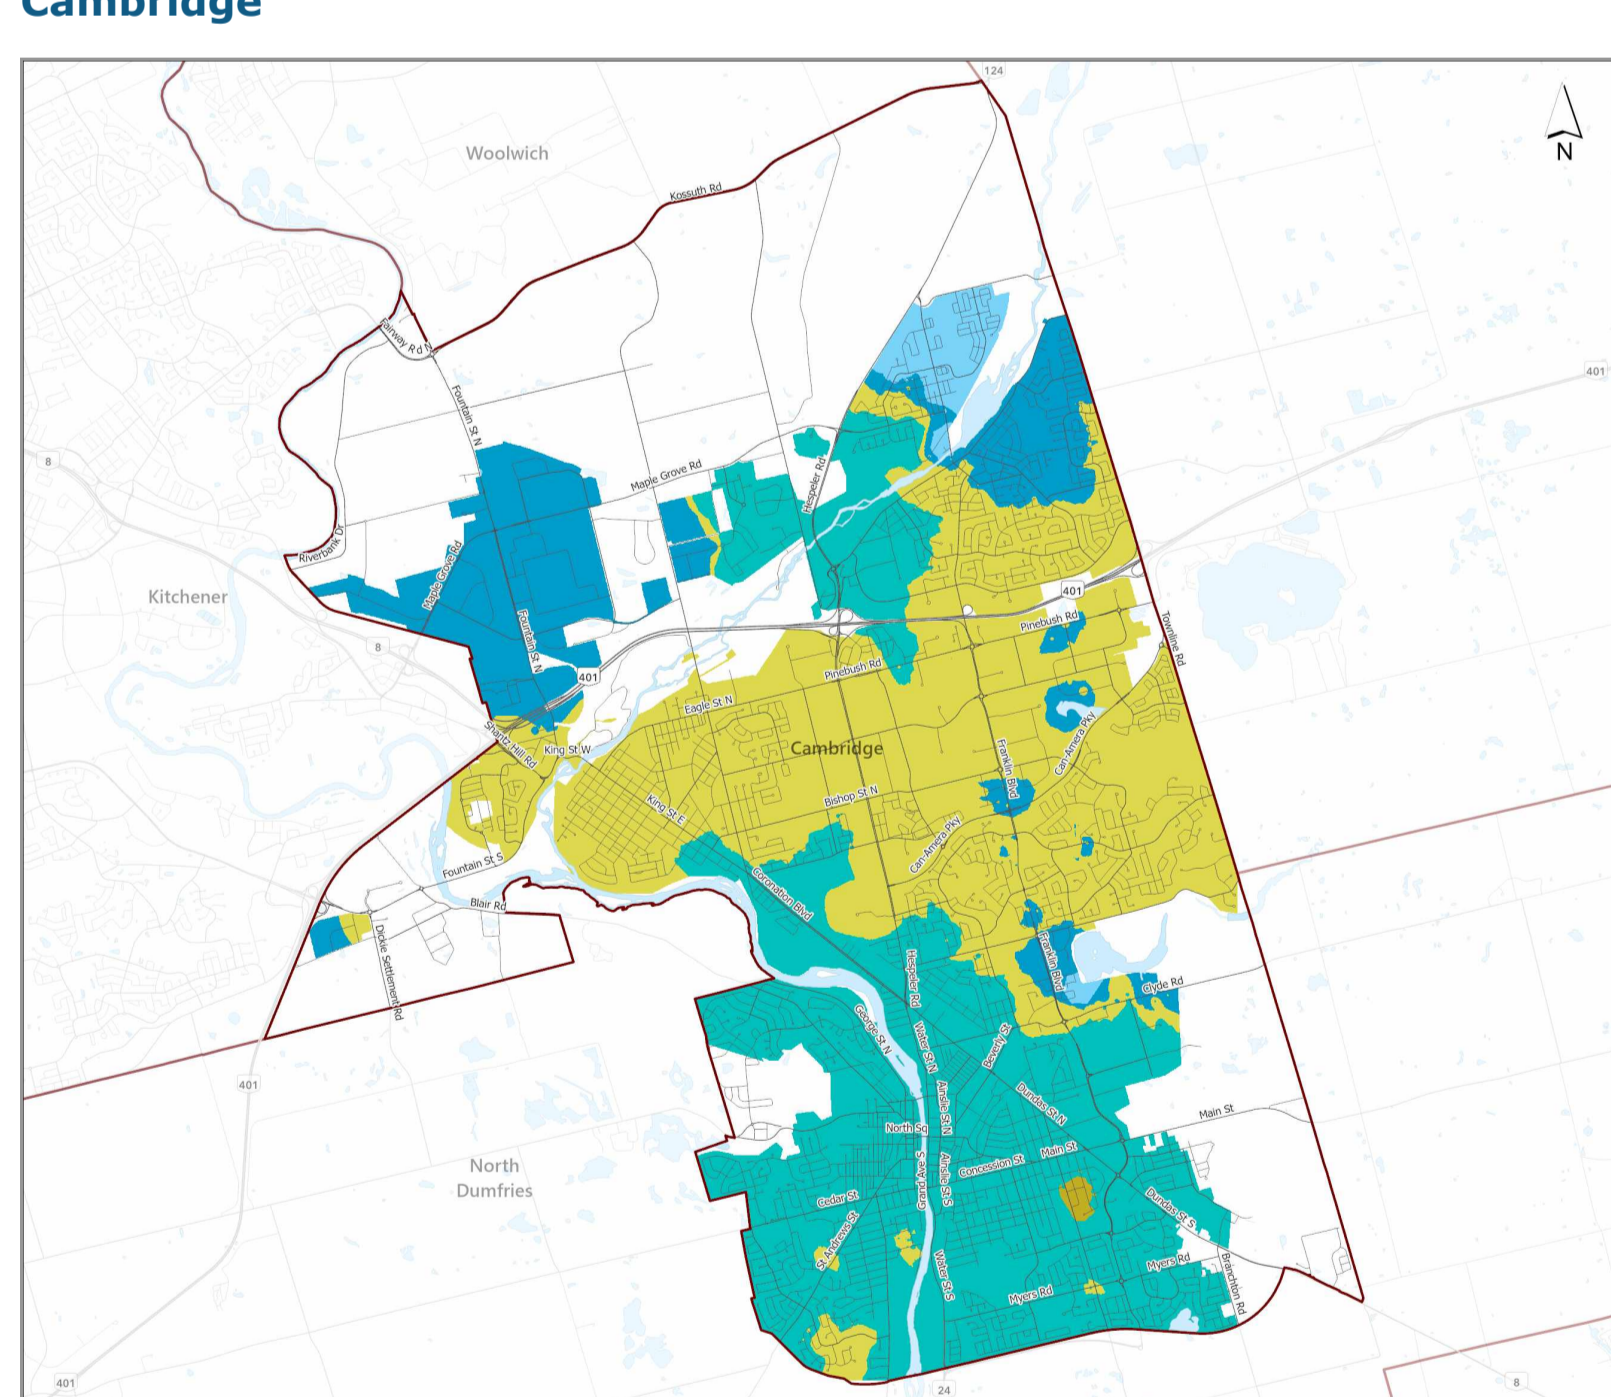

Cambridge

Cambridge
Water hardness
Grains per gallon (gpg)

- 20 – 24 gpg
- 24 – 28 gpg
- 24 – 28 gpg
- 28 – 32 gpg
- 32 – 36 gpg

[View larger map](#)

[Back to top](#)

Wellesley

Town	Water hardness Grains per gallon (gpg)
Linwood	8
St. Clements	20
Wellesley	15

Woolwich

Town	Water hardness Grains per gallon (gpg)
Breslau	25
Conestogo – East of Grand River	32
Conestogo – West of Grand River	21
Heidelberg	32
Maryhill	21
St. Jacobs – Elmira	19
West Montrose	28

Wilmot

Town	Water hardness Grains per gallon (gpg)
Baden	20
Foxboro Green	57
Mannheim Village	25
New Dundee	21
New Hamburg	19
Shingletown	21
St. Agatha	21

North Dumfries

Town	Water hardness Grains per gallon (gpg)
Ayr	21
Branchton Meadows	27
Lloyd Brown	31
Roseville	16