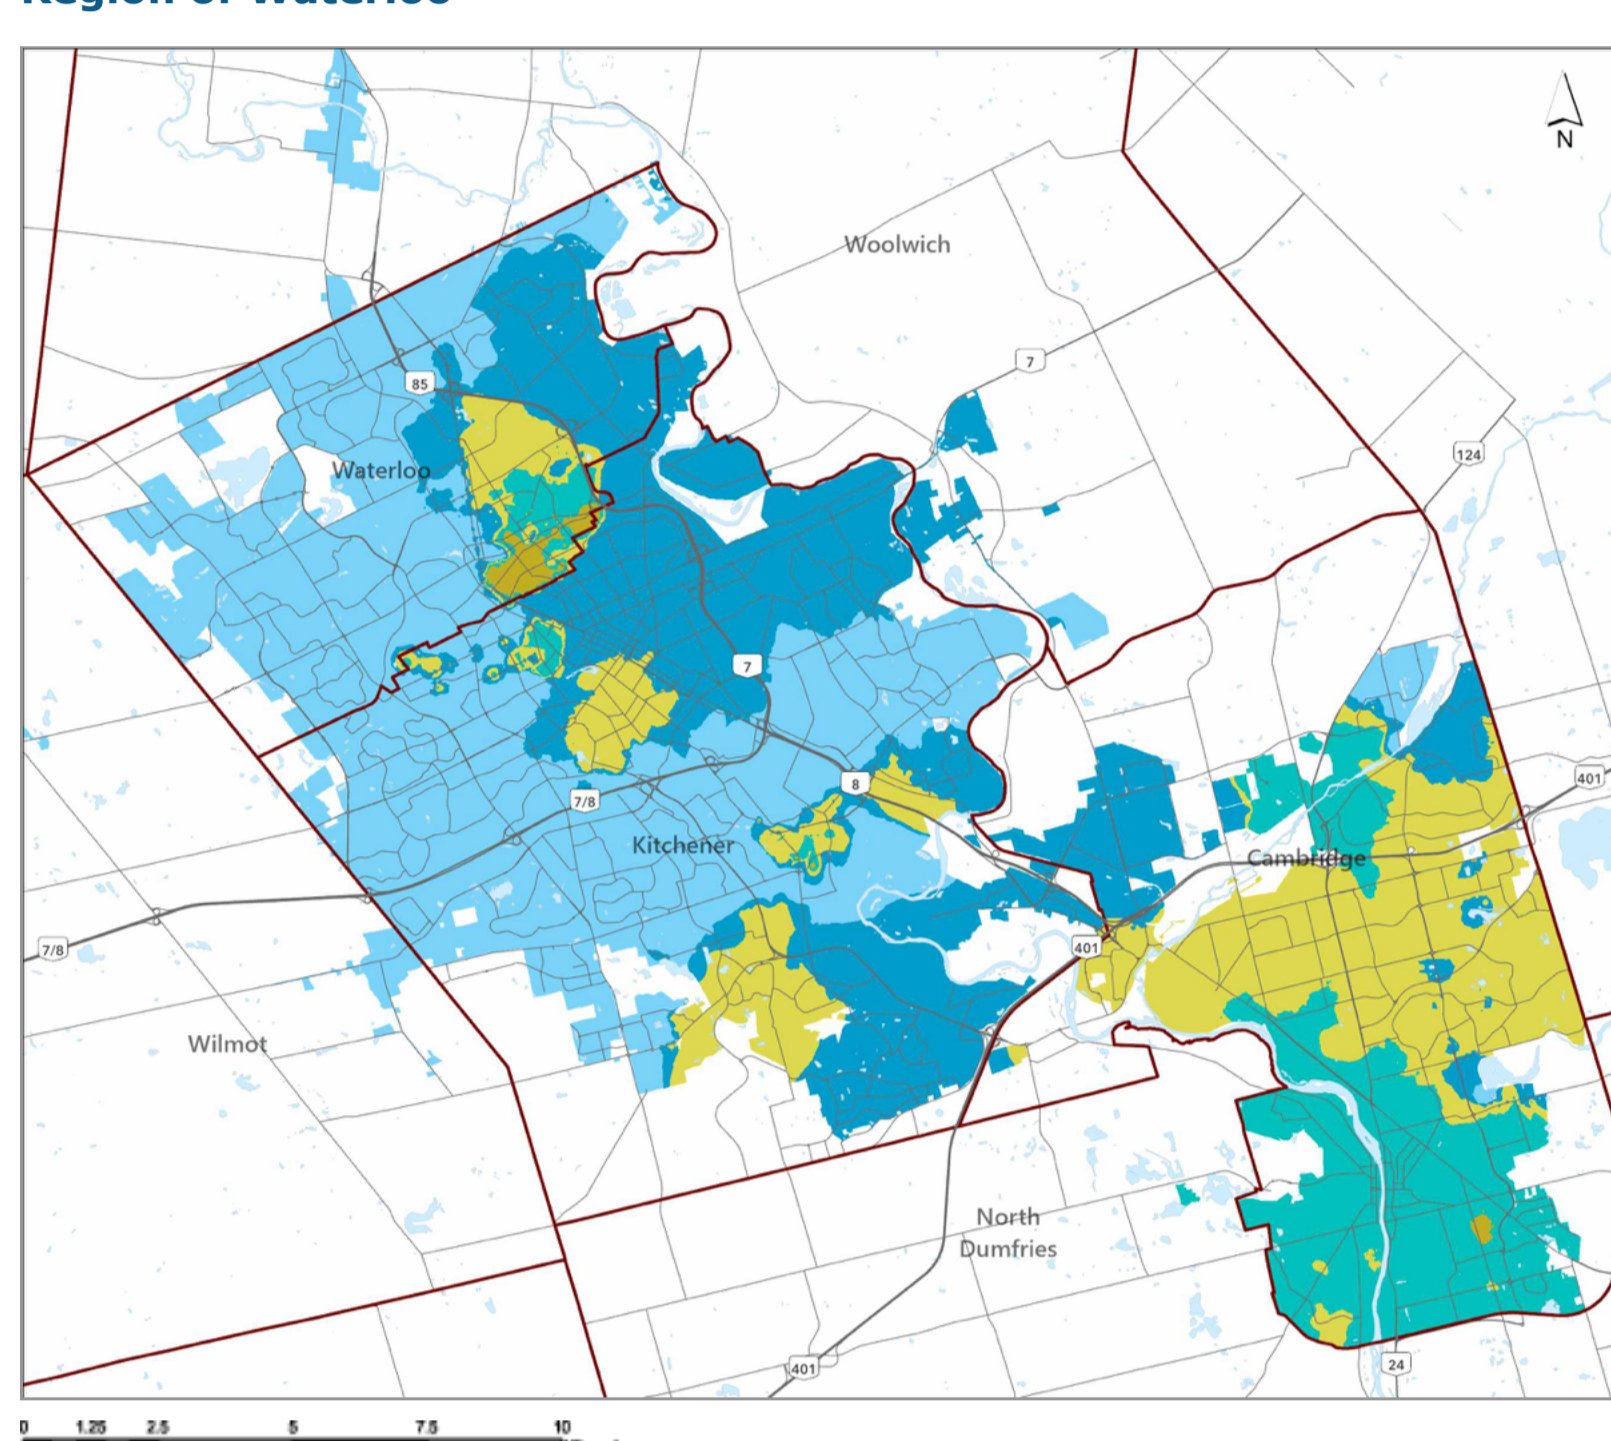

Region of Waterloo

Region of Waterloo
Water hardness
Grains per gallon (gpg)

- 17 – 20 gpg
- 20 – 24 gpg
- 24 – 28 gpg
- 32 – 36 gpg
- 36 – 38 gpg

[View larger map](#)

[Back to top](#)