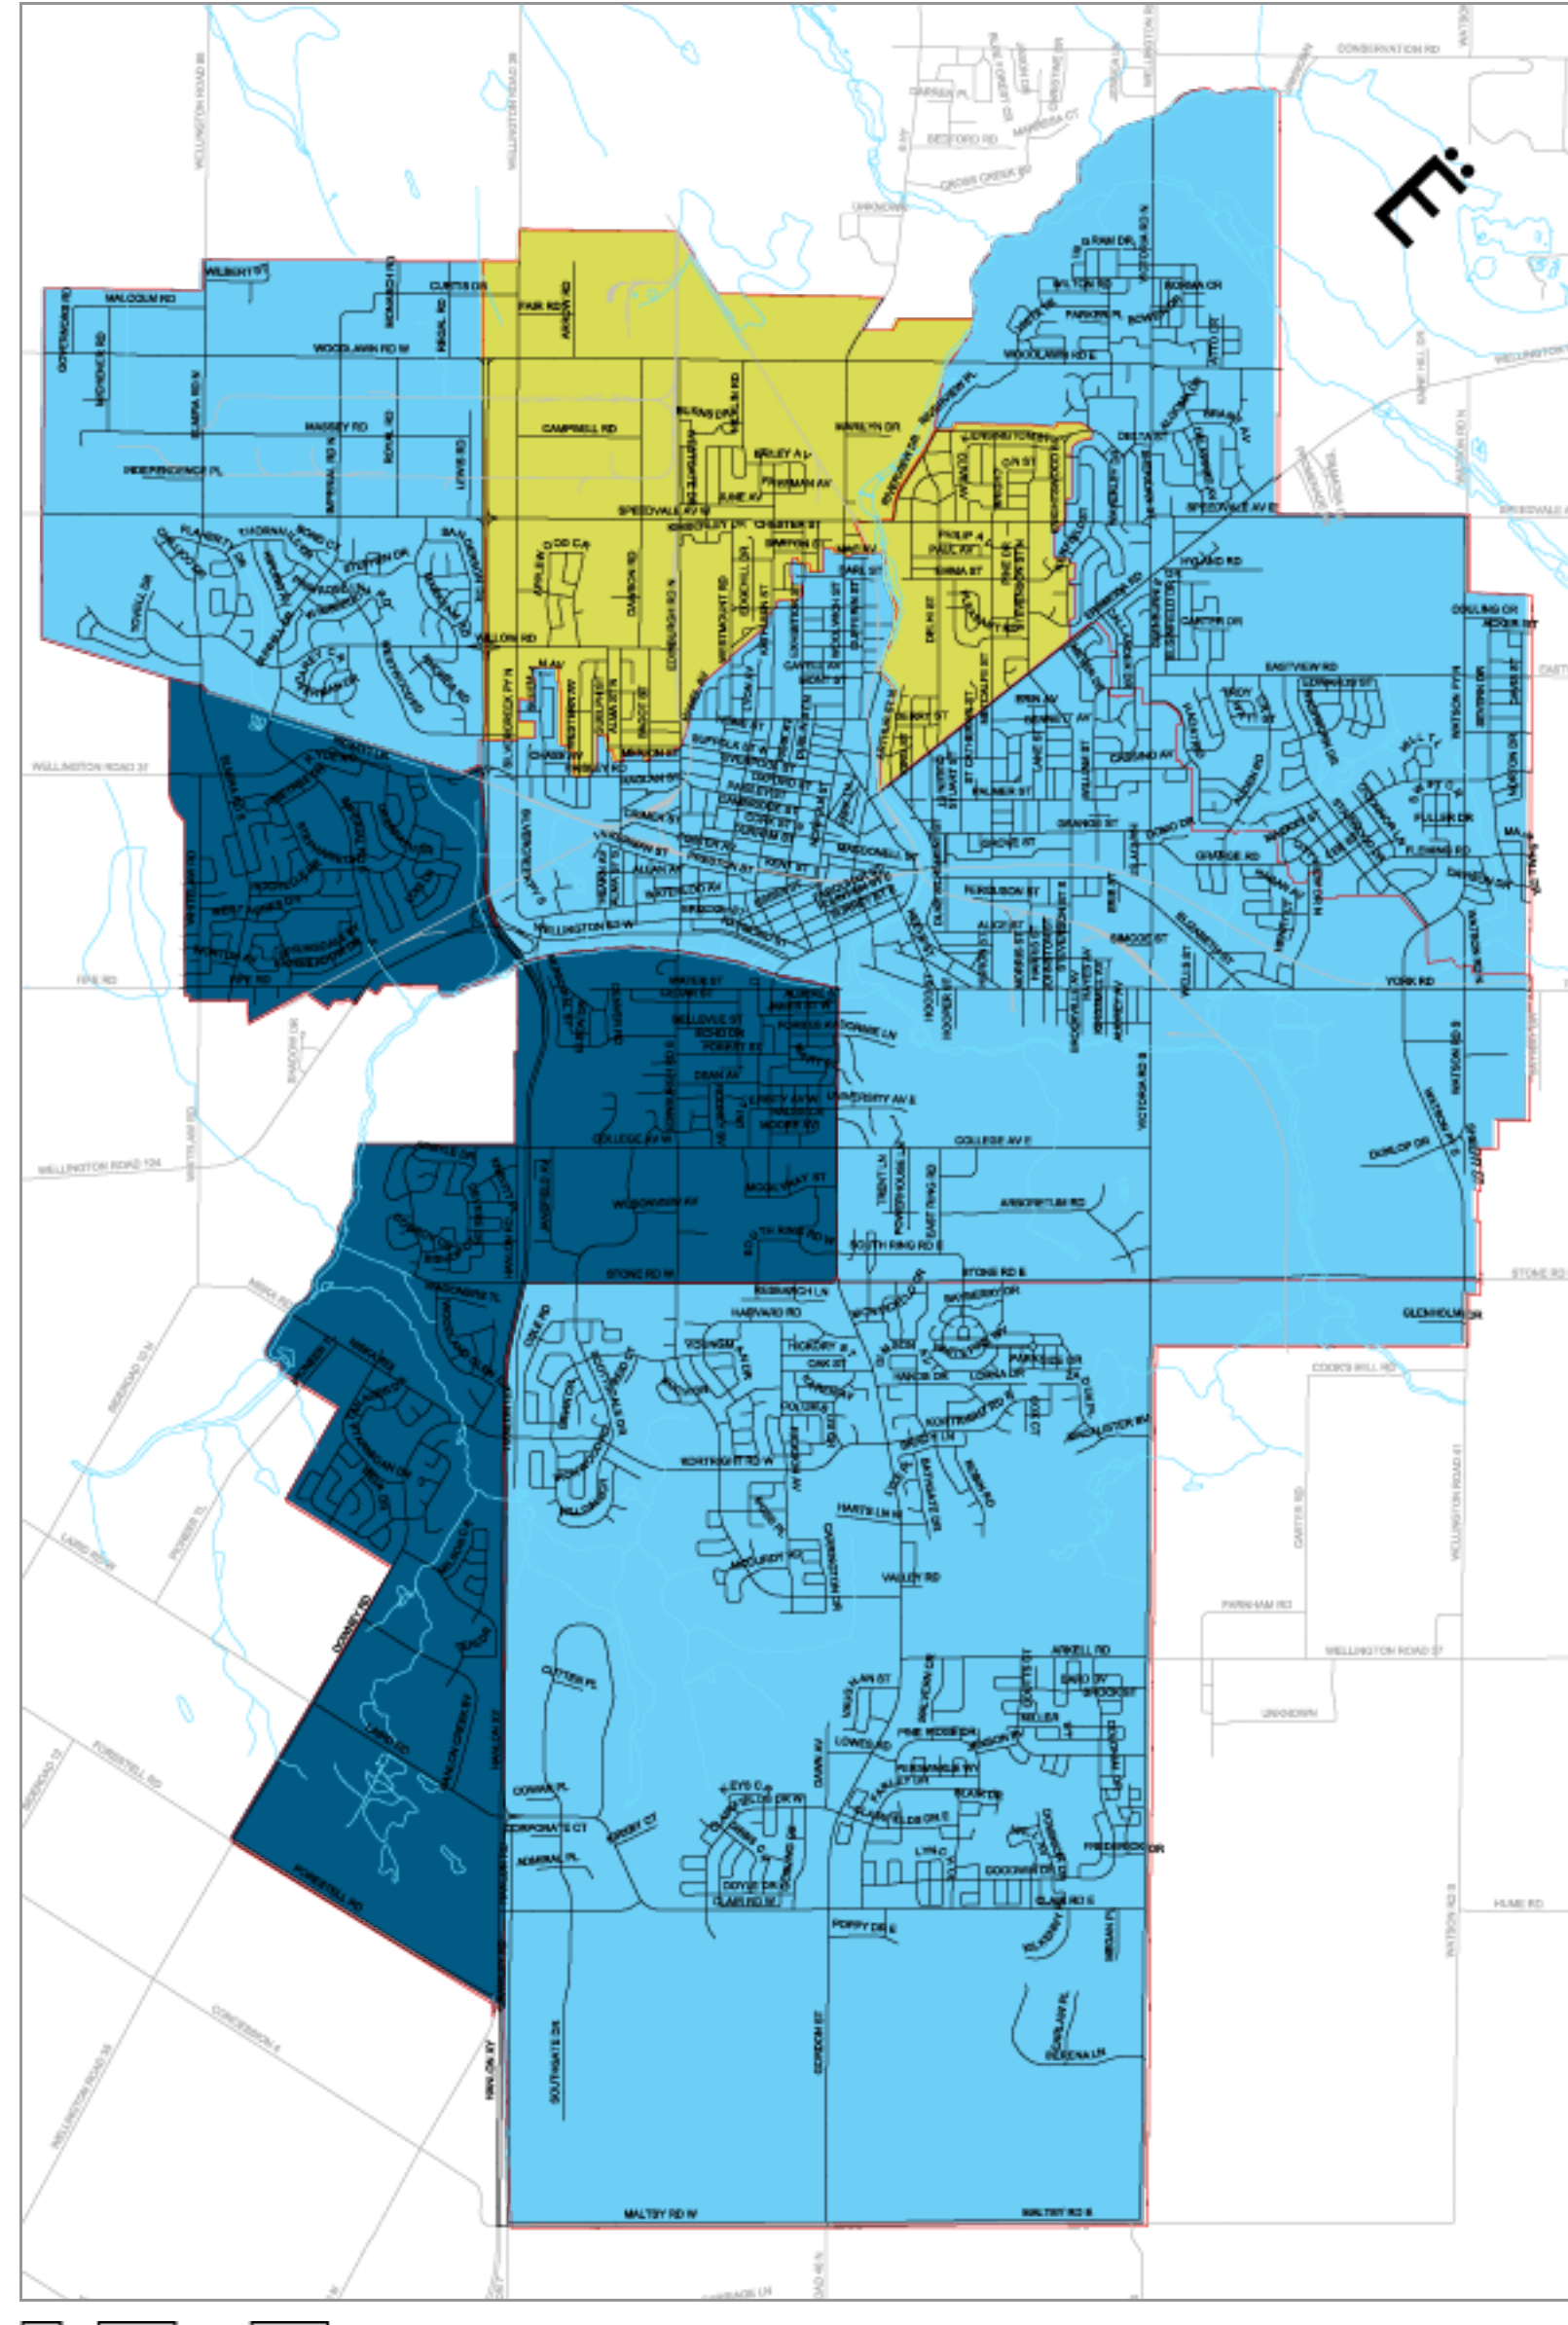

My Water Hardness

Knowing your water hardness will help you select and set up a water softener that will meet the needs of your household. Once you know your water hardness, try the online calculator to determine what size of water softener you need.

You can also request your water hardness data in an alternative format by emailing watercycle@regionofwaterloo.ca.

[Guelph](#) | [Region of Waterloo](#) | [Waterloo](#) | [Kitchener](#) | [Cambridge](#) | [Wellesley](#) | [Woolwich](#) | [Wilmot](#) | [North Dumfries](#)

City of Guelph

City of Guelph
Water hardness
Grains per gallon (gpg)

- 21
- 21 – 28
- 21 – 33

Hover over the coloured areas in the key above to view single areas on the map.

[View larger map](#)

[Back to top](#)