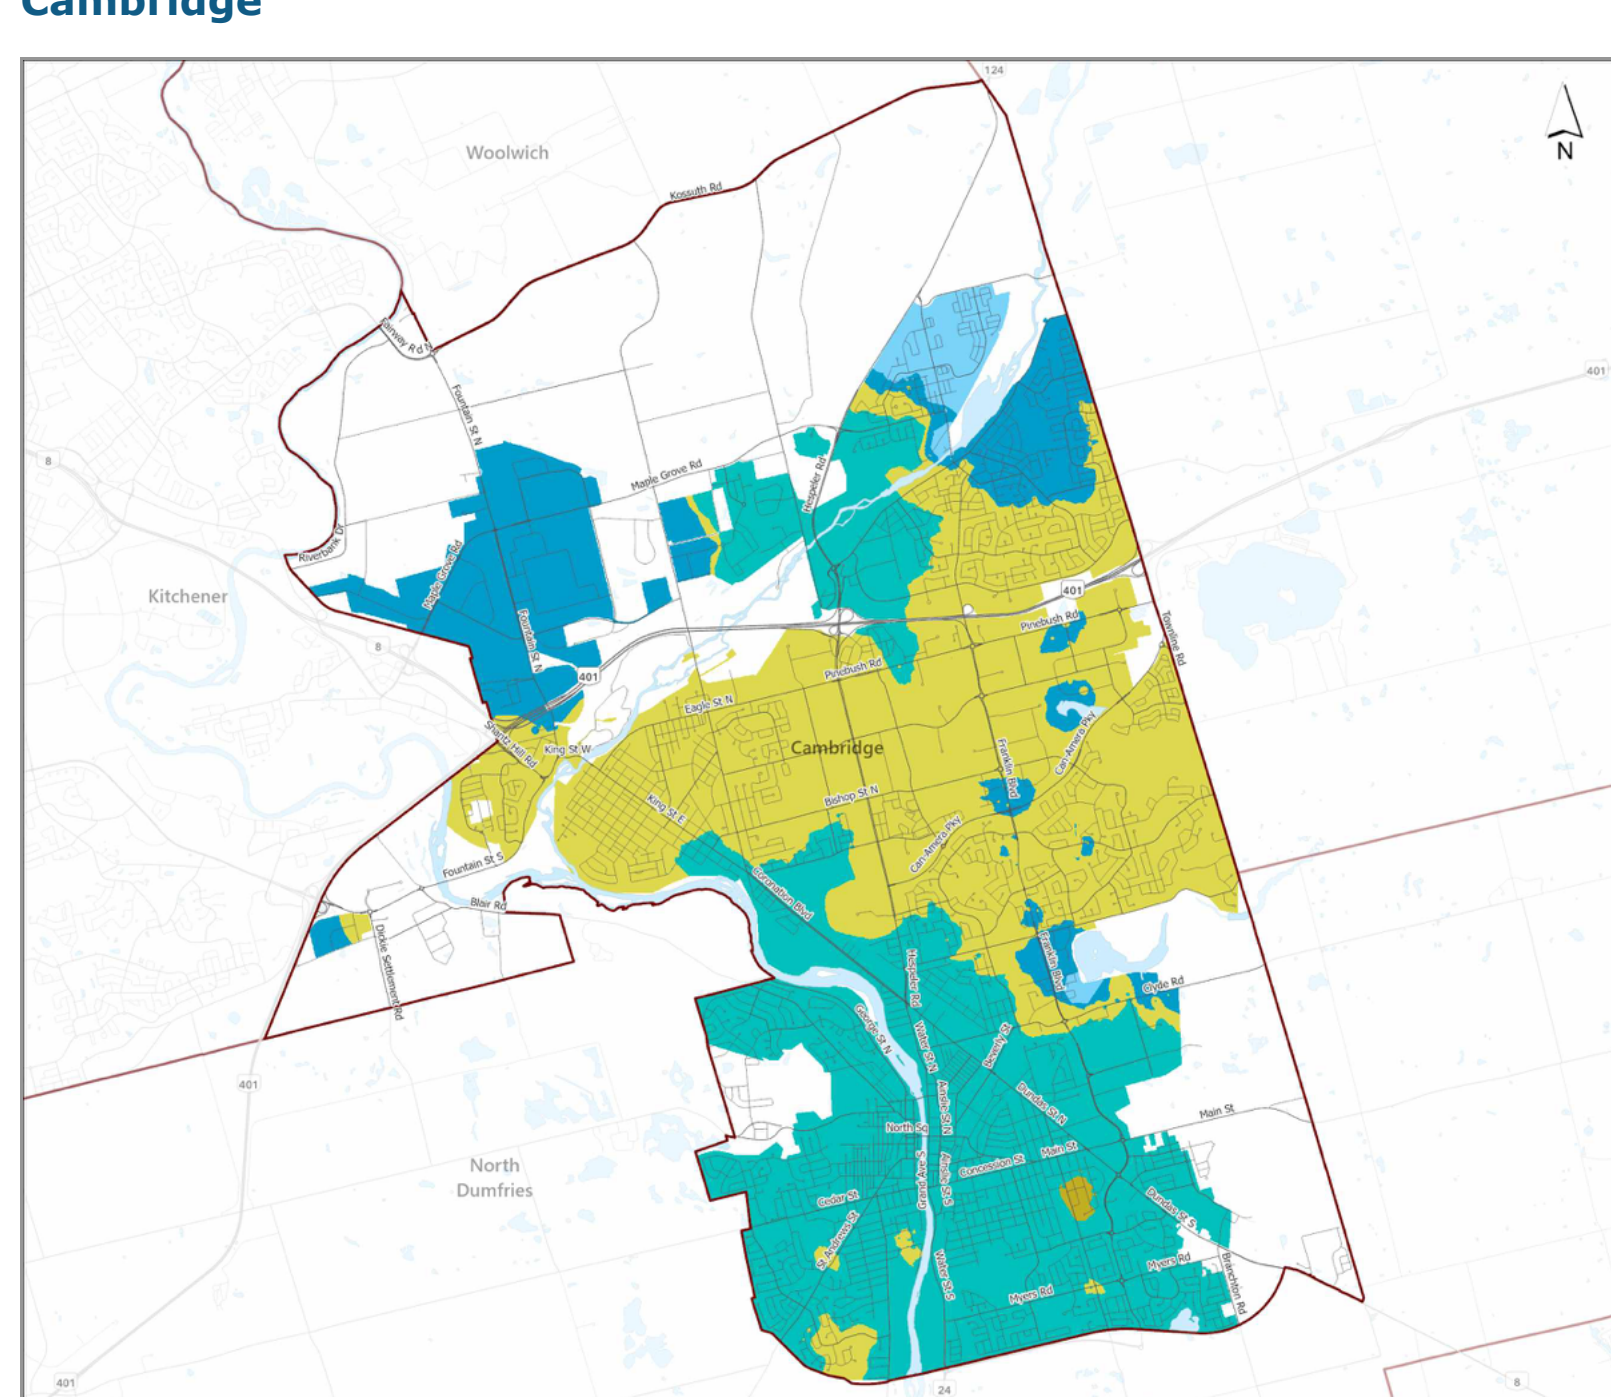

Cambridge

Cambridge
Water hardness
Grains per gallon (gpg)

- 20 – 24 gpg
- 24 – 28 gpg
- 24 – 28 gpg
- 28 – 32 gpg
- 32 – 36 gpg

Hover over the coloured areas in the key above to view single areas on the map.

[View larger map](#)

[Back to top](#)

Wellesley

Town	Water hardness Grains per gallon (gpg)
Linwood	8
St. Clements	20
Wellesley	15

Woolwich

Town	Water hardness Grains per gallon (gpg)
Breslau	25
Conestogo – East of Grand River	32
Conestogo – West of Grand River	21
Heidelberg	32
Maryhill	21
St. Jacobs – Elmira	19
West Montrose	28

Wilmot

Town	Water hardness Grains per gallon (gpg)
Baden	20
Foxboro Green	57
Mannheim Village	25
New Dundee	21
New Hamburg	19
Shingletown	21
St. Agatha	21

North Dumfries

Town	Water hardness Grains per gallon (gpg)
Ayr	21
Branchton Meadows	27
Lloyd Brown	31
Roseville	16