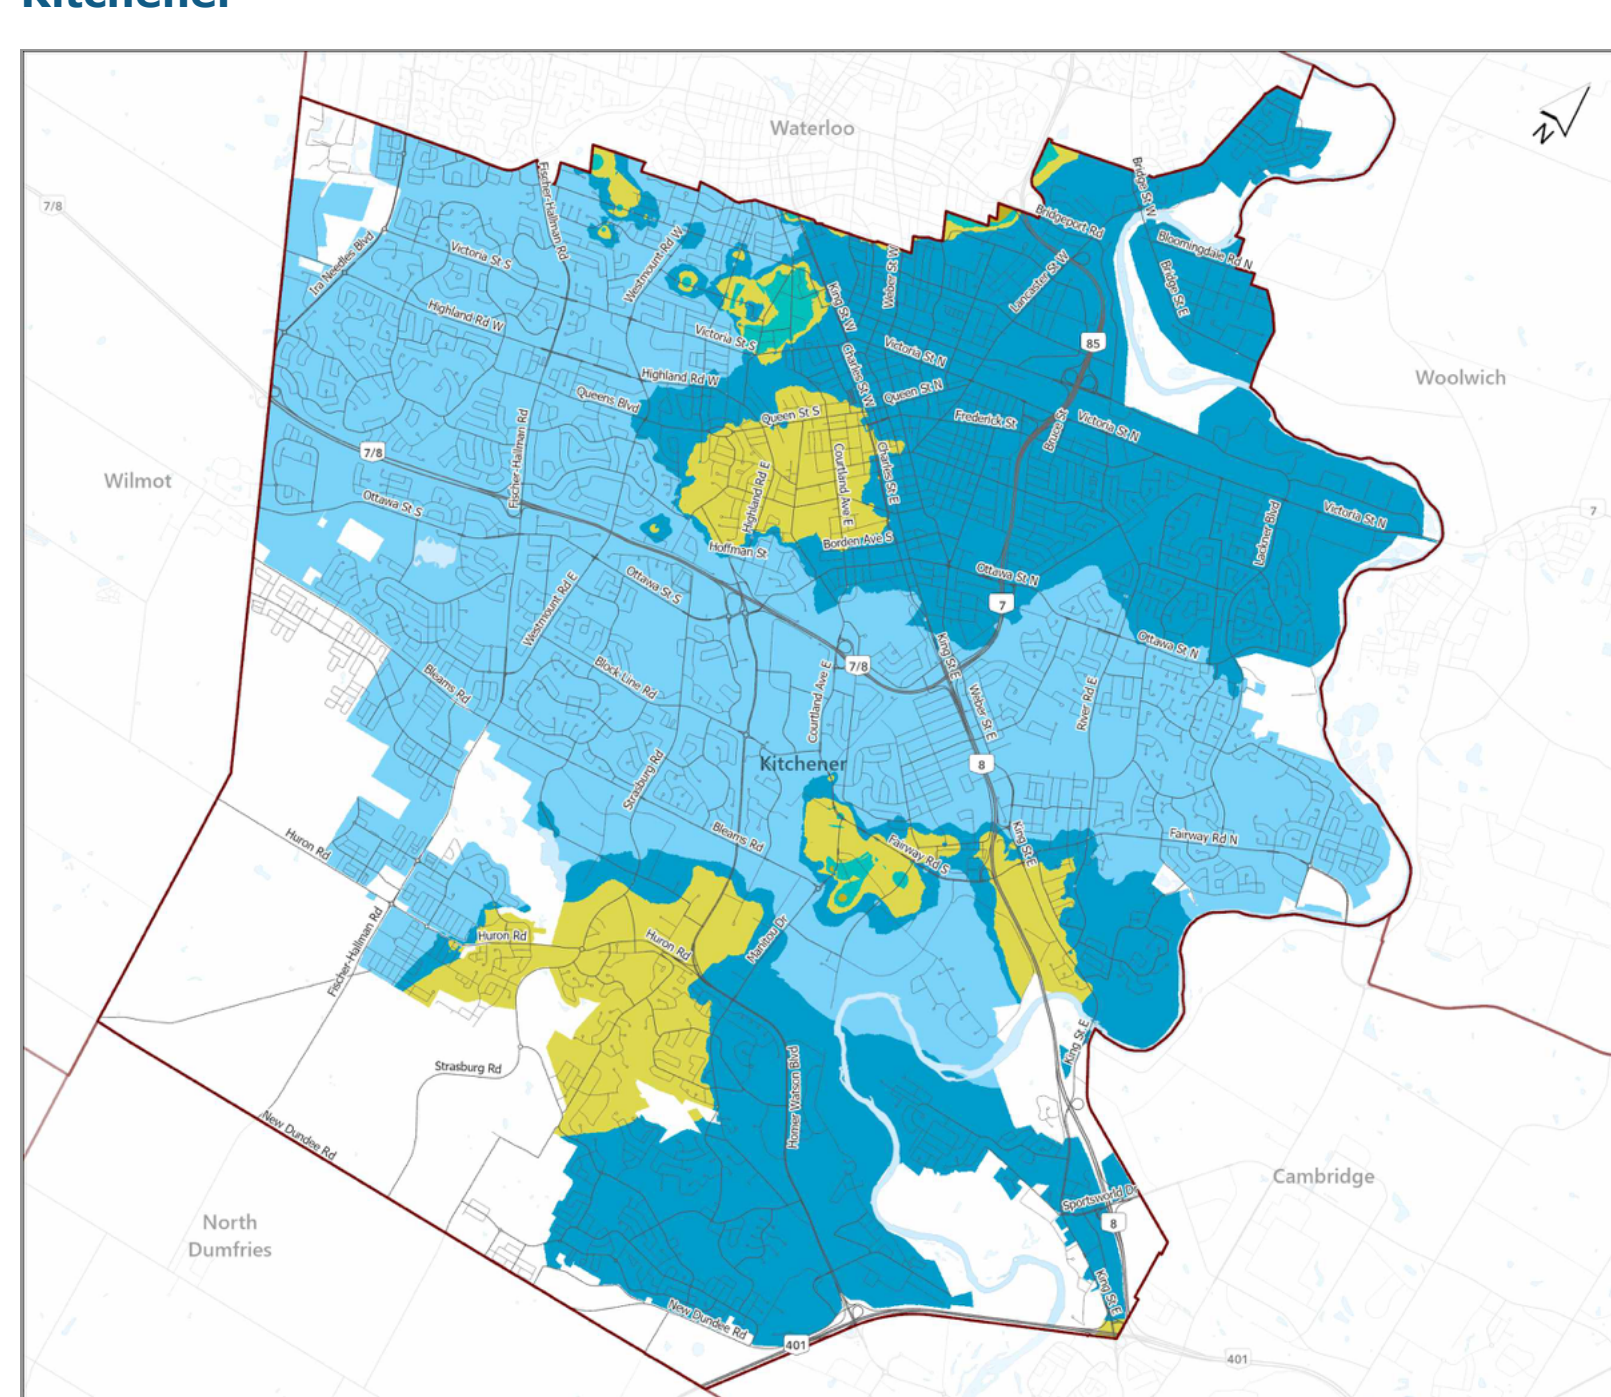

Kitchener

Kitchener
Water hardness
Grains per gallon (gpg)

- 17 – 20 gpg
- 20 – 24 gpg
- 24 – 28 gpg
- 28 – 32 gpg
- 32 – 36 gpg

Hover over the coloured areas in the key above to view single areas on the map.

[View larger map](#)

[Back to top](#)