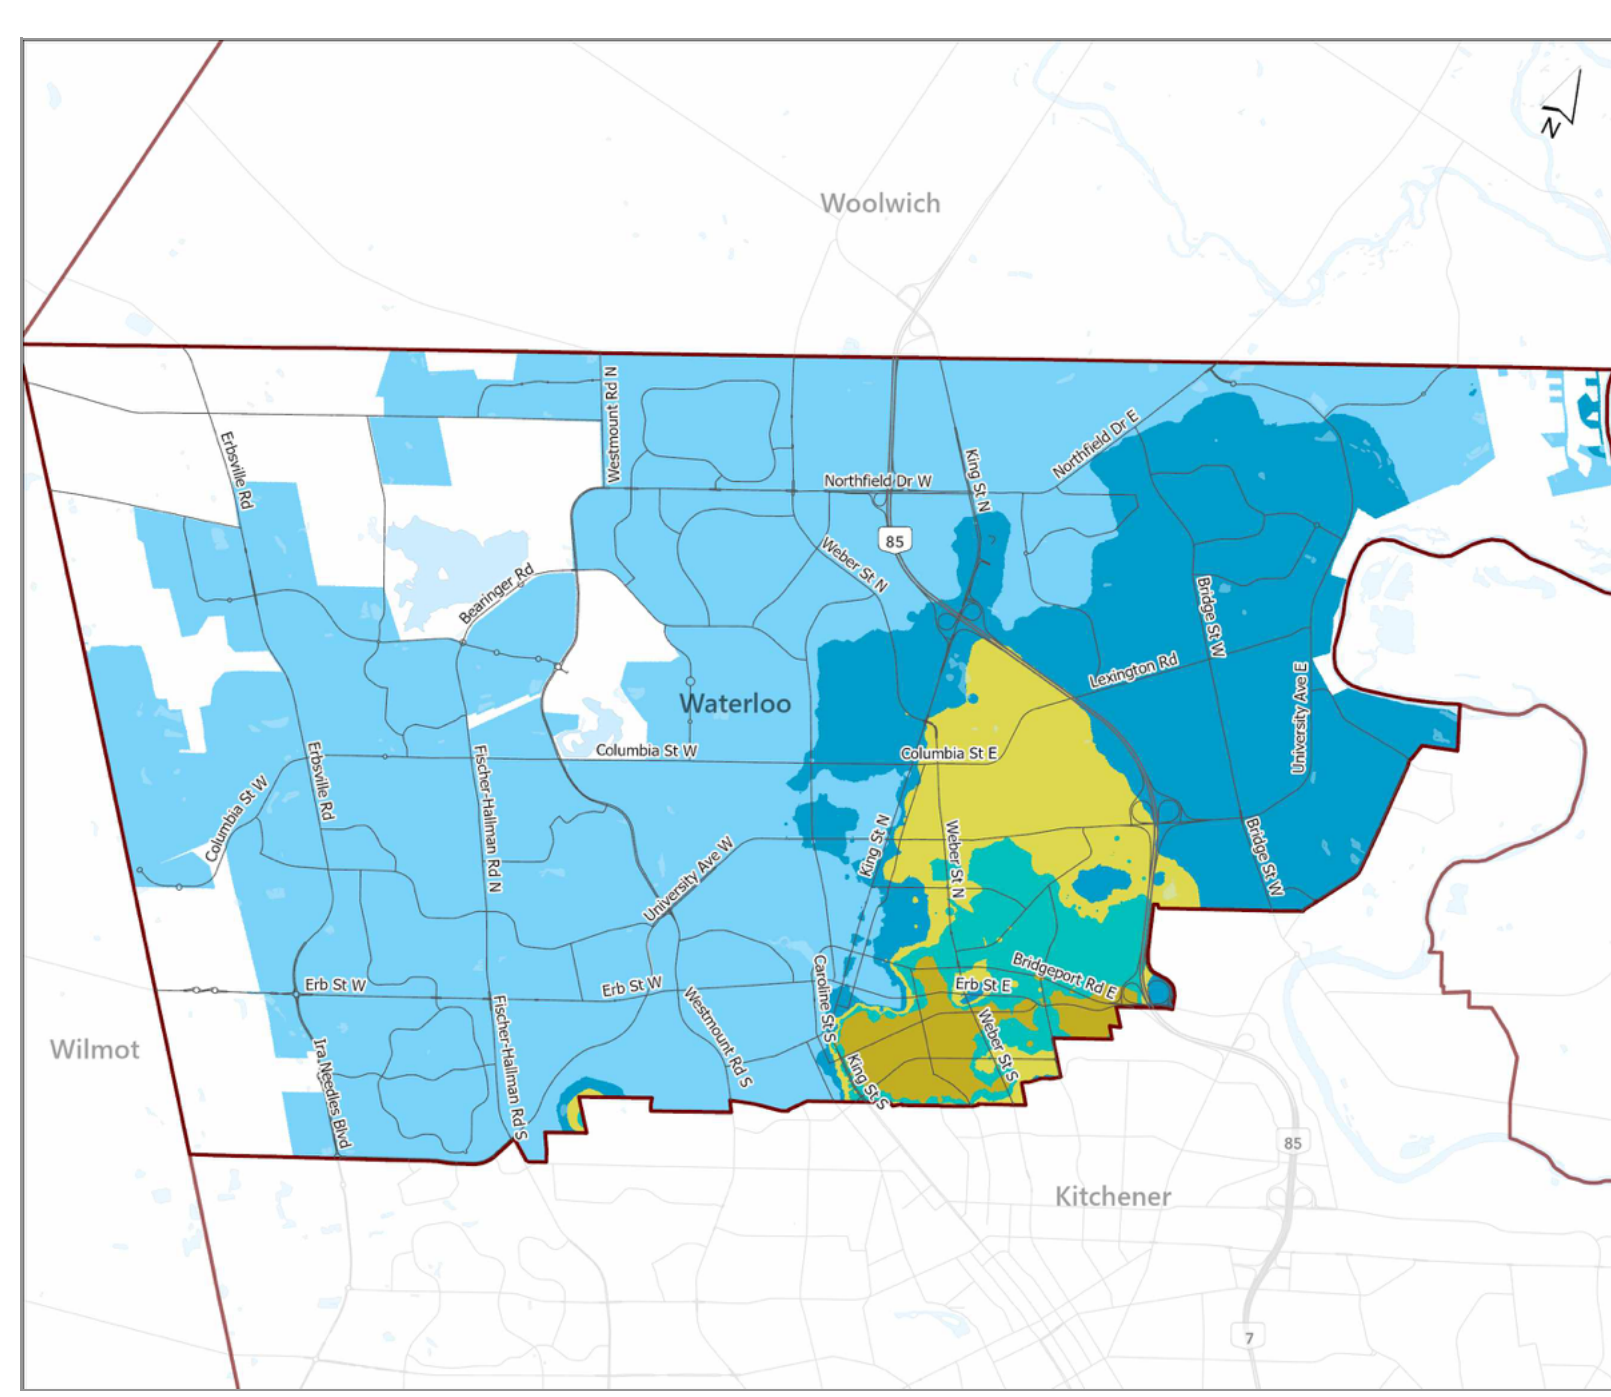

Waterloo

Waterloo
Water hardness
Grains per gallon (gpg)

- 17 – 20 gpg
- 20 – 24 gpg
- 24 – 28 gpg
- 28 – 32 gpg
- 32 – 36 gpg

Hover over the coloured areas in the key above to view single areas on the map.

[View larger map](#)

[Back to top](#)