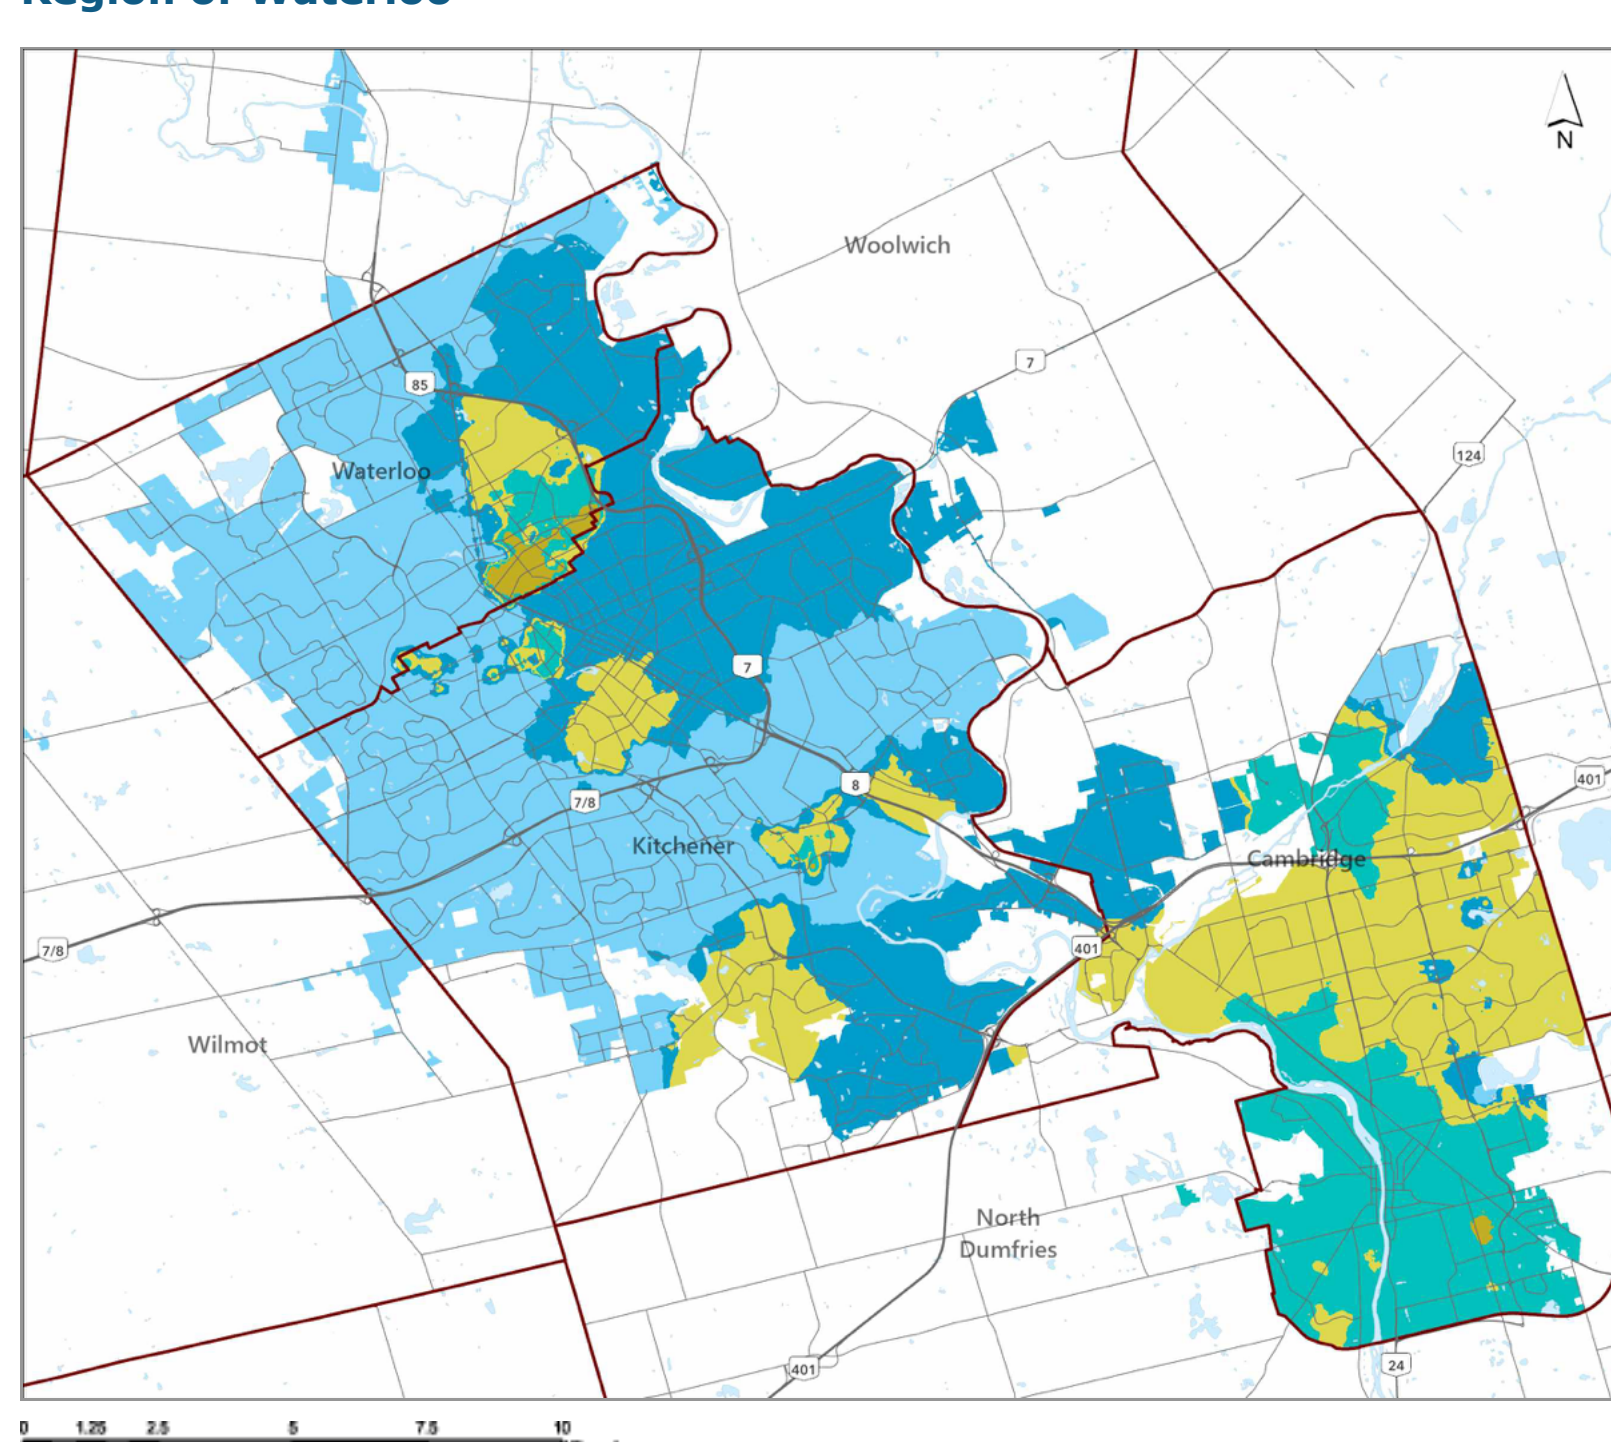

### City of Guelph

City of Guelph  
**Water hardness**  
Grains per gallon (gpg)

- 21
- 21 – 28
- 21 – 33

Hover over the coloured areas in the key above to view single areas on the map.

[View larger map](#)

[Back to top](#)

### Region of Waterloo

Region of Waterloo  
**Water hardness**  
Grains per gallon (gpg)

- 17 – 20 gpg
- 20 – 24 gpg
- 24 – 28 gpg
- 32 – 36 gpg
- 36 – 38 gpg

Hover over the coloured areas in the key above to view single areas on the map.

### Wilmot

Town	Water hardness Grains per gallon (gpg)
Baden	20
Foxboro Green	57
Mannheim Village	25
New Dundee	21
New Hamburg	19
Shingletown	21
St. Agatha	21