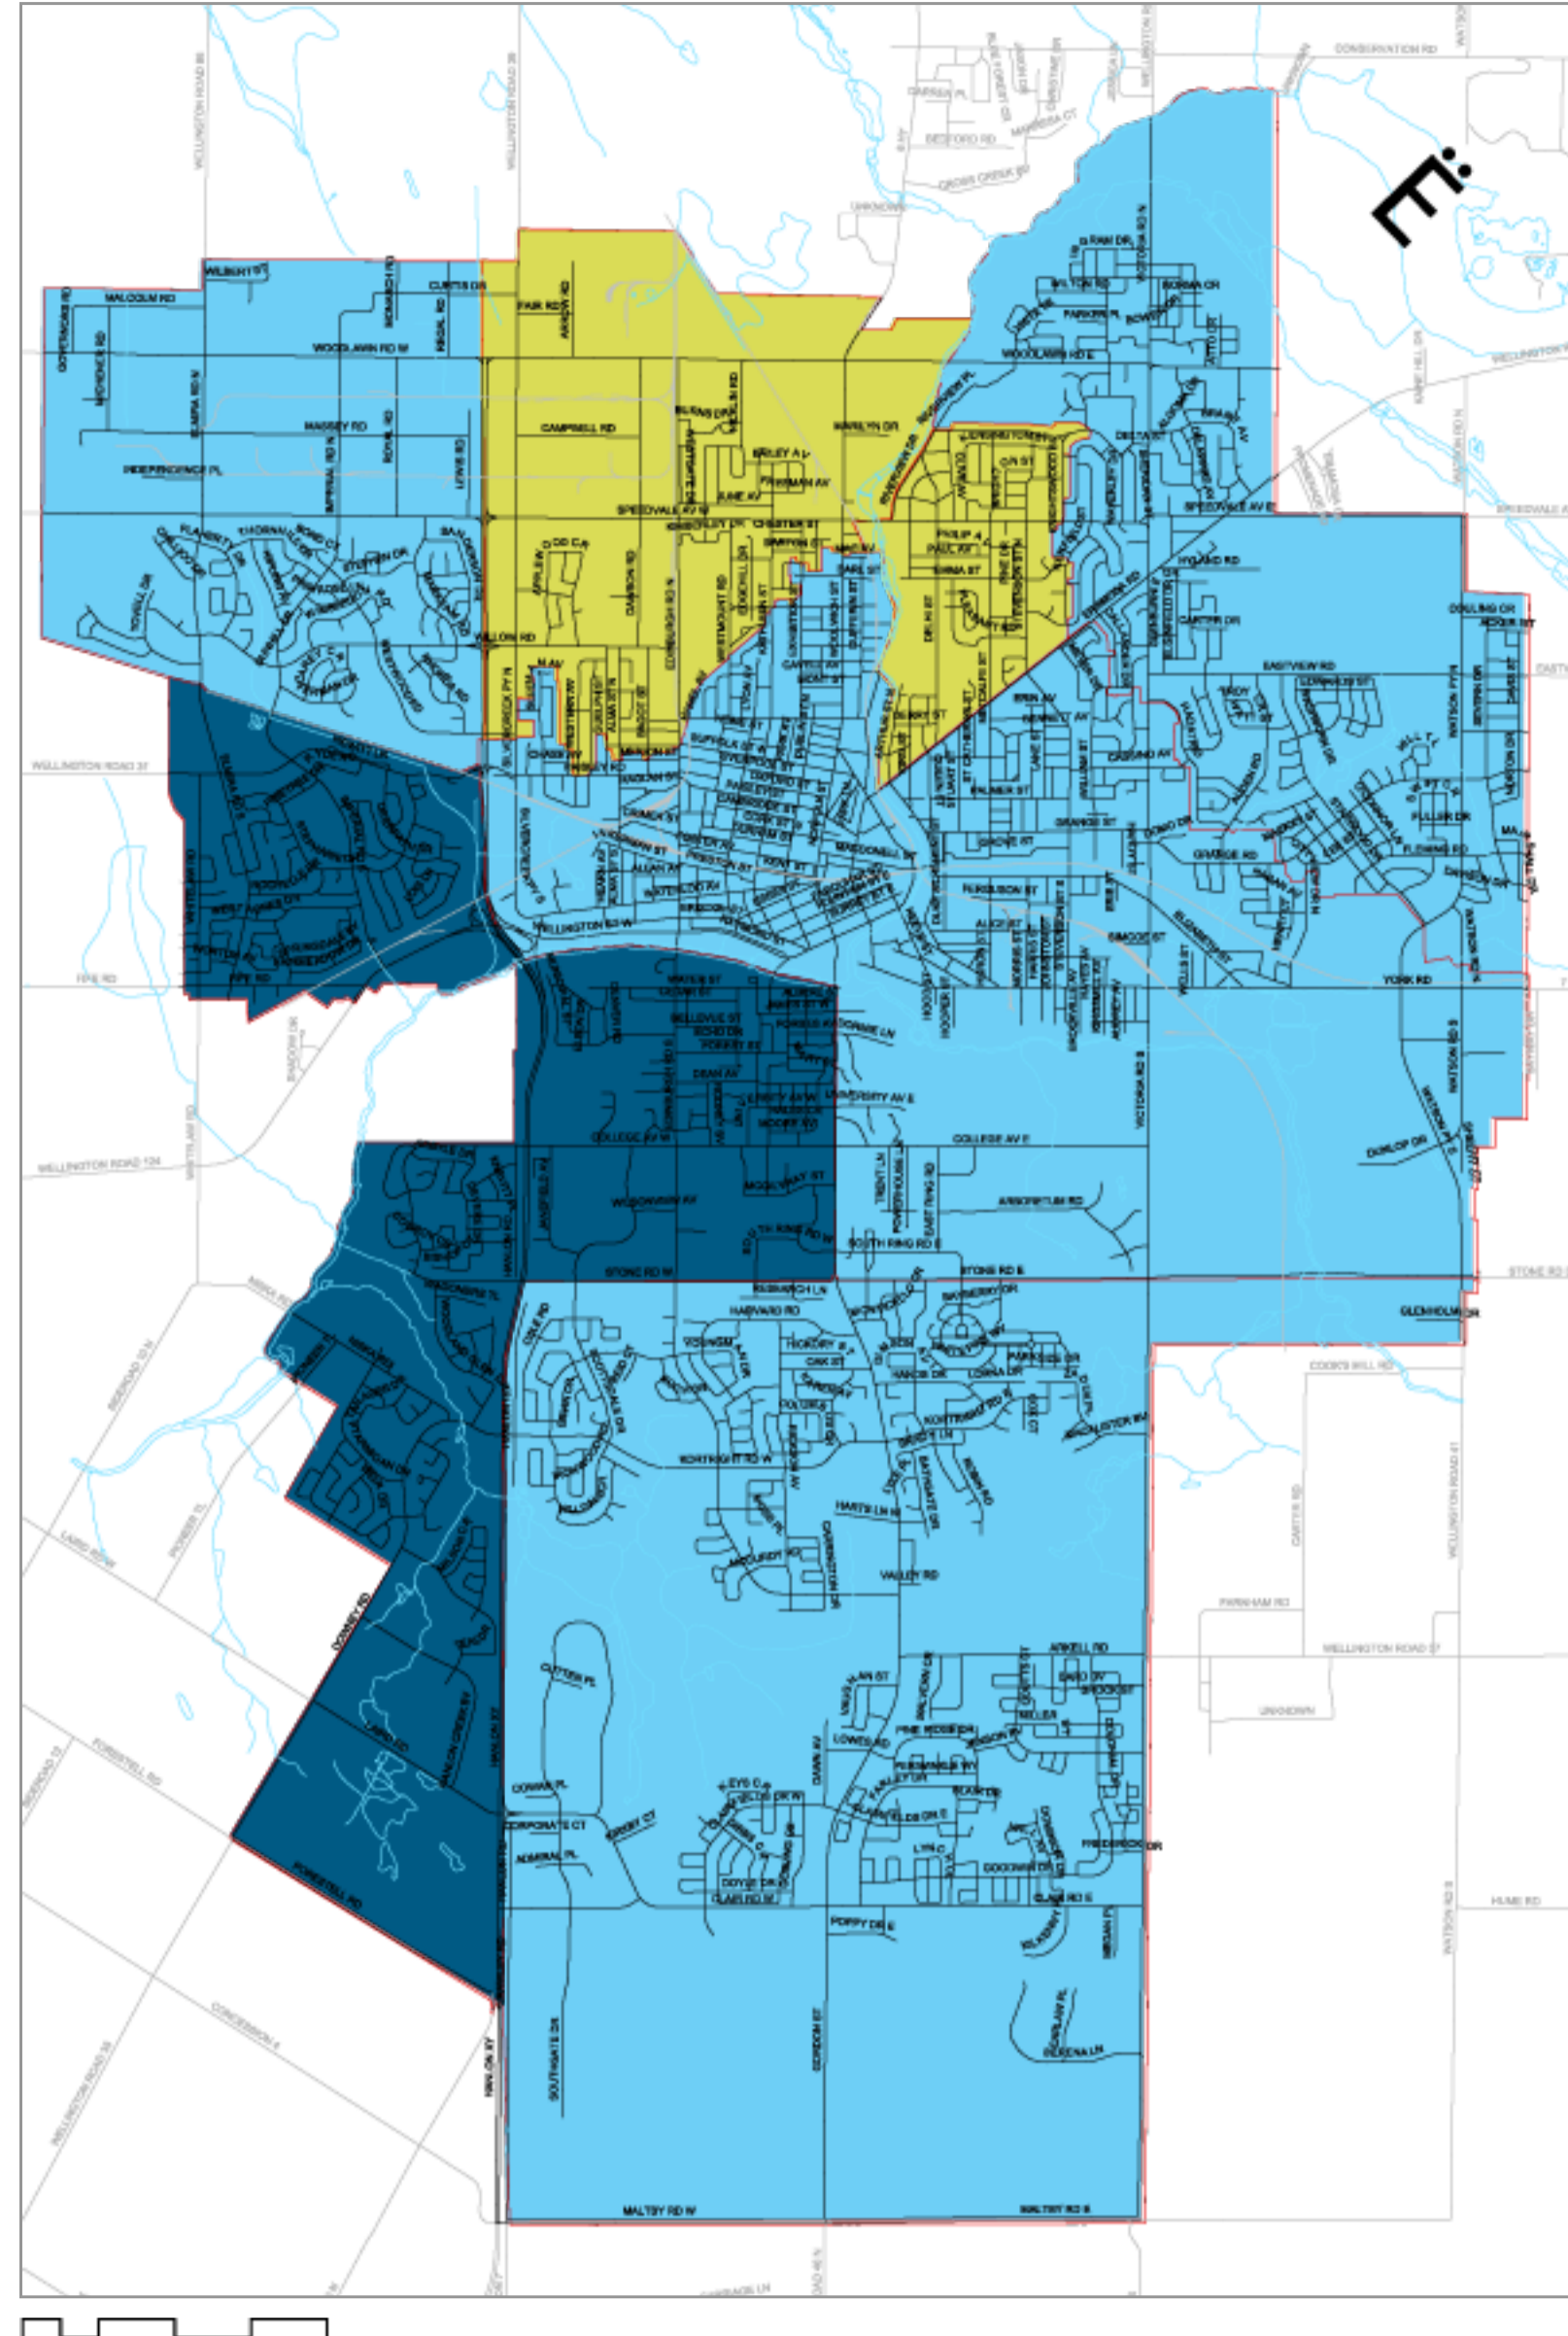

My Water Hardness

Knowing your water hardness will help you select and set up a water softener that will meet the needs of your household. Once you know your water hardness, try the online calculator to determine what size of water softener you need.

You can also request your water hardness data in an alternative format by emailing watercycle@regionofwaterloo.ca.

[Guelph](#) | [Region of Waterloo](#) | [Waterloo](#) | [Kitchener](#) | [Cambridge](#) | [Wellesley](#) | [Woolwich](#) | [Wilmot](#) | [North Dumfries](#)

City of Guelph

City of Guelph
Water hardness
Grains per gallon (gpg)

- 21
- 21 – 28
- 21 – 33

[View larger map](#)

[Back to top](#)