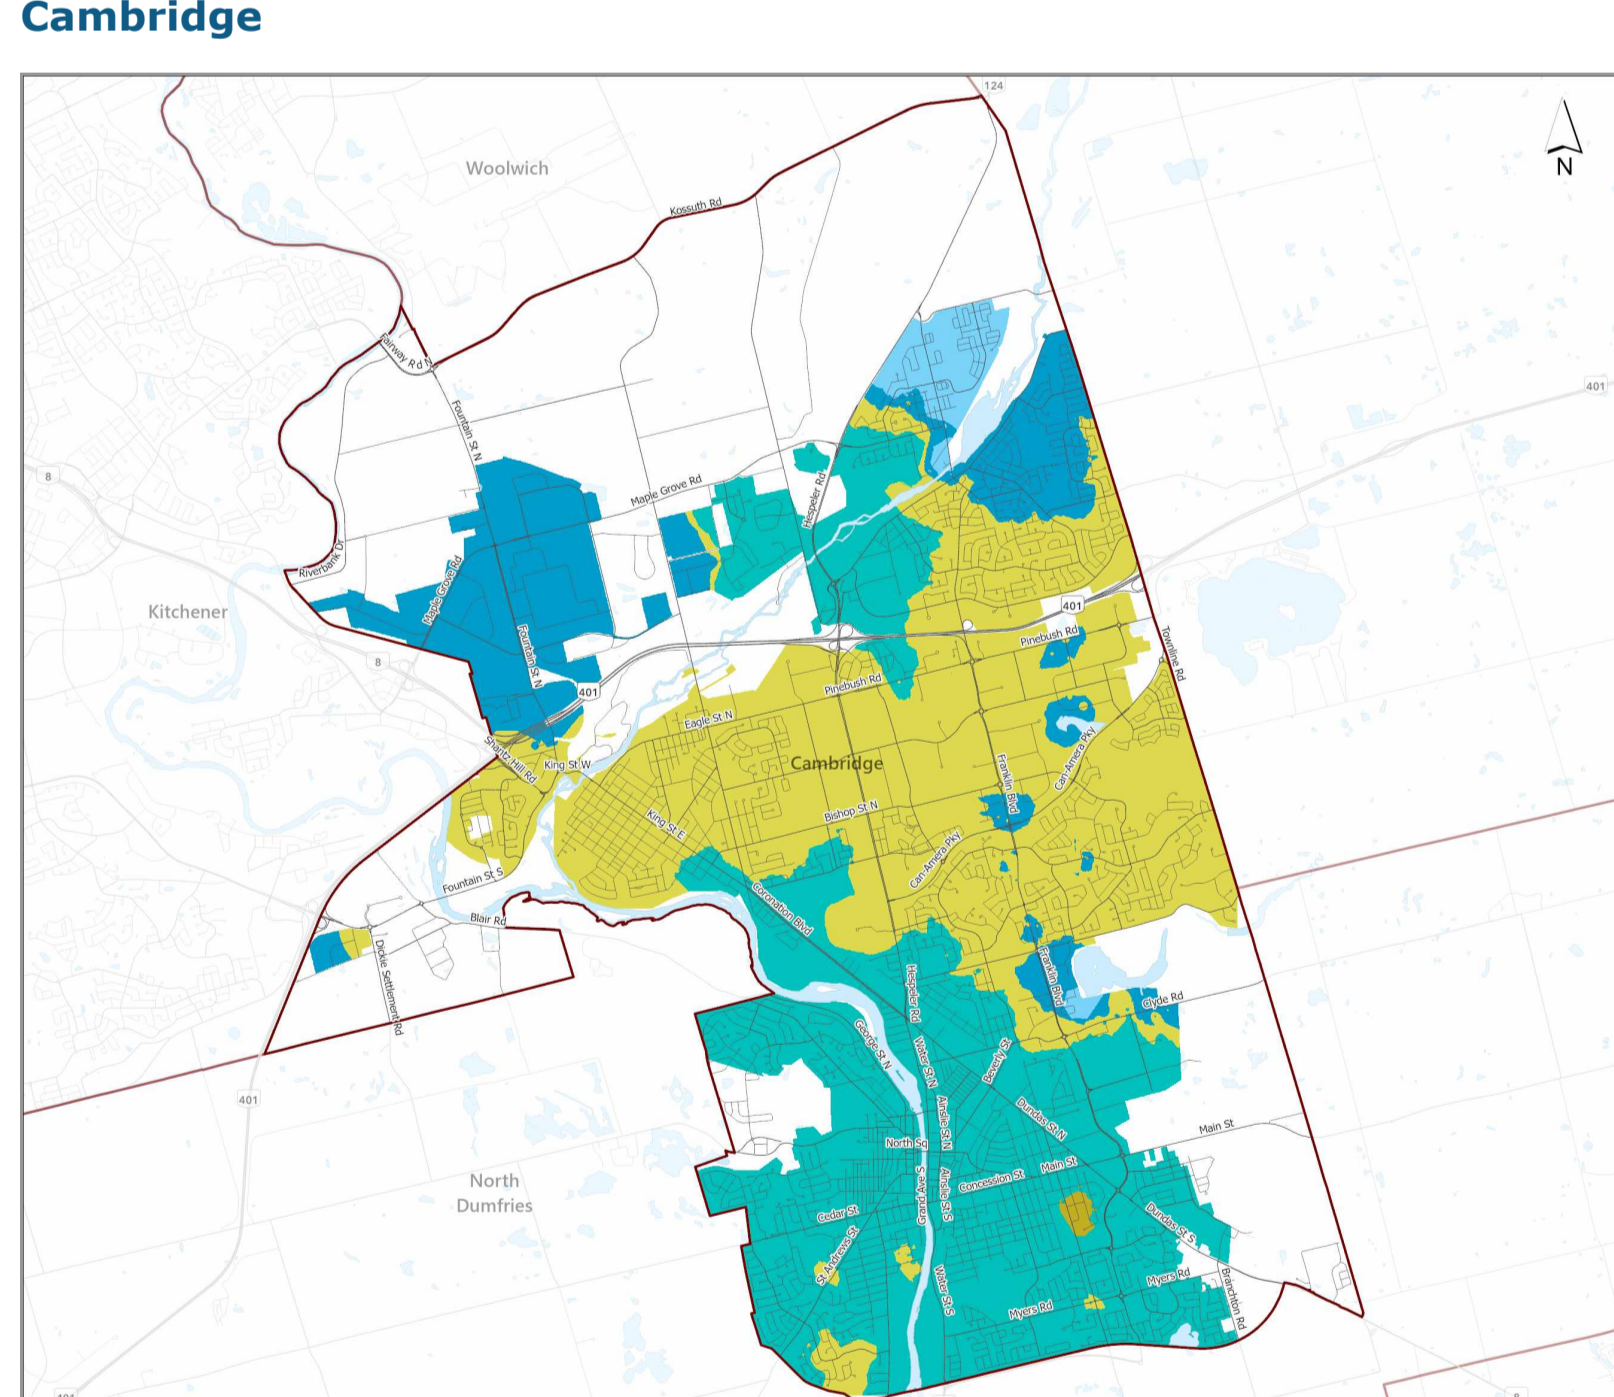

Cambridge

Cambridge
Water hardness
Grains per gallon (gpg)

- 20 – 24 gpg
- 24 – 28 gpg
- 24 – 28 gpg
- 28 – 32 gpg
- 32 – 36 gpg

[View larger map](#)

[Back to top](#)

Wellesley

Town	Water hardness Grains per gallon (gpg)
Linwood	8
St. Clements	20
Wellesley	15

Woolwich

Town	Water hardness Grains per gallon (gpg)
Breslau	25
Conestogo – East of Grand River	32
Conestogo – West of Grand River	21
Heidelberg	32
Maryhill	21
St. Jacobs – Elmira	19
West Montrose	28

Wilmot

Town	Water hardness Grains per gallon (gpg)
Baden	20
Foxboro Green	57
Mannheim Village	25
New Dundee	21
New Hamburg	19
Shingletown	21
St. Agatha	21

North Dumfries

Town	Water hardness Grains per gallon (gpg)
Ayr	21
Branchton Meadows	27
Lloyd Brown	31
Roseville	16