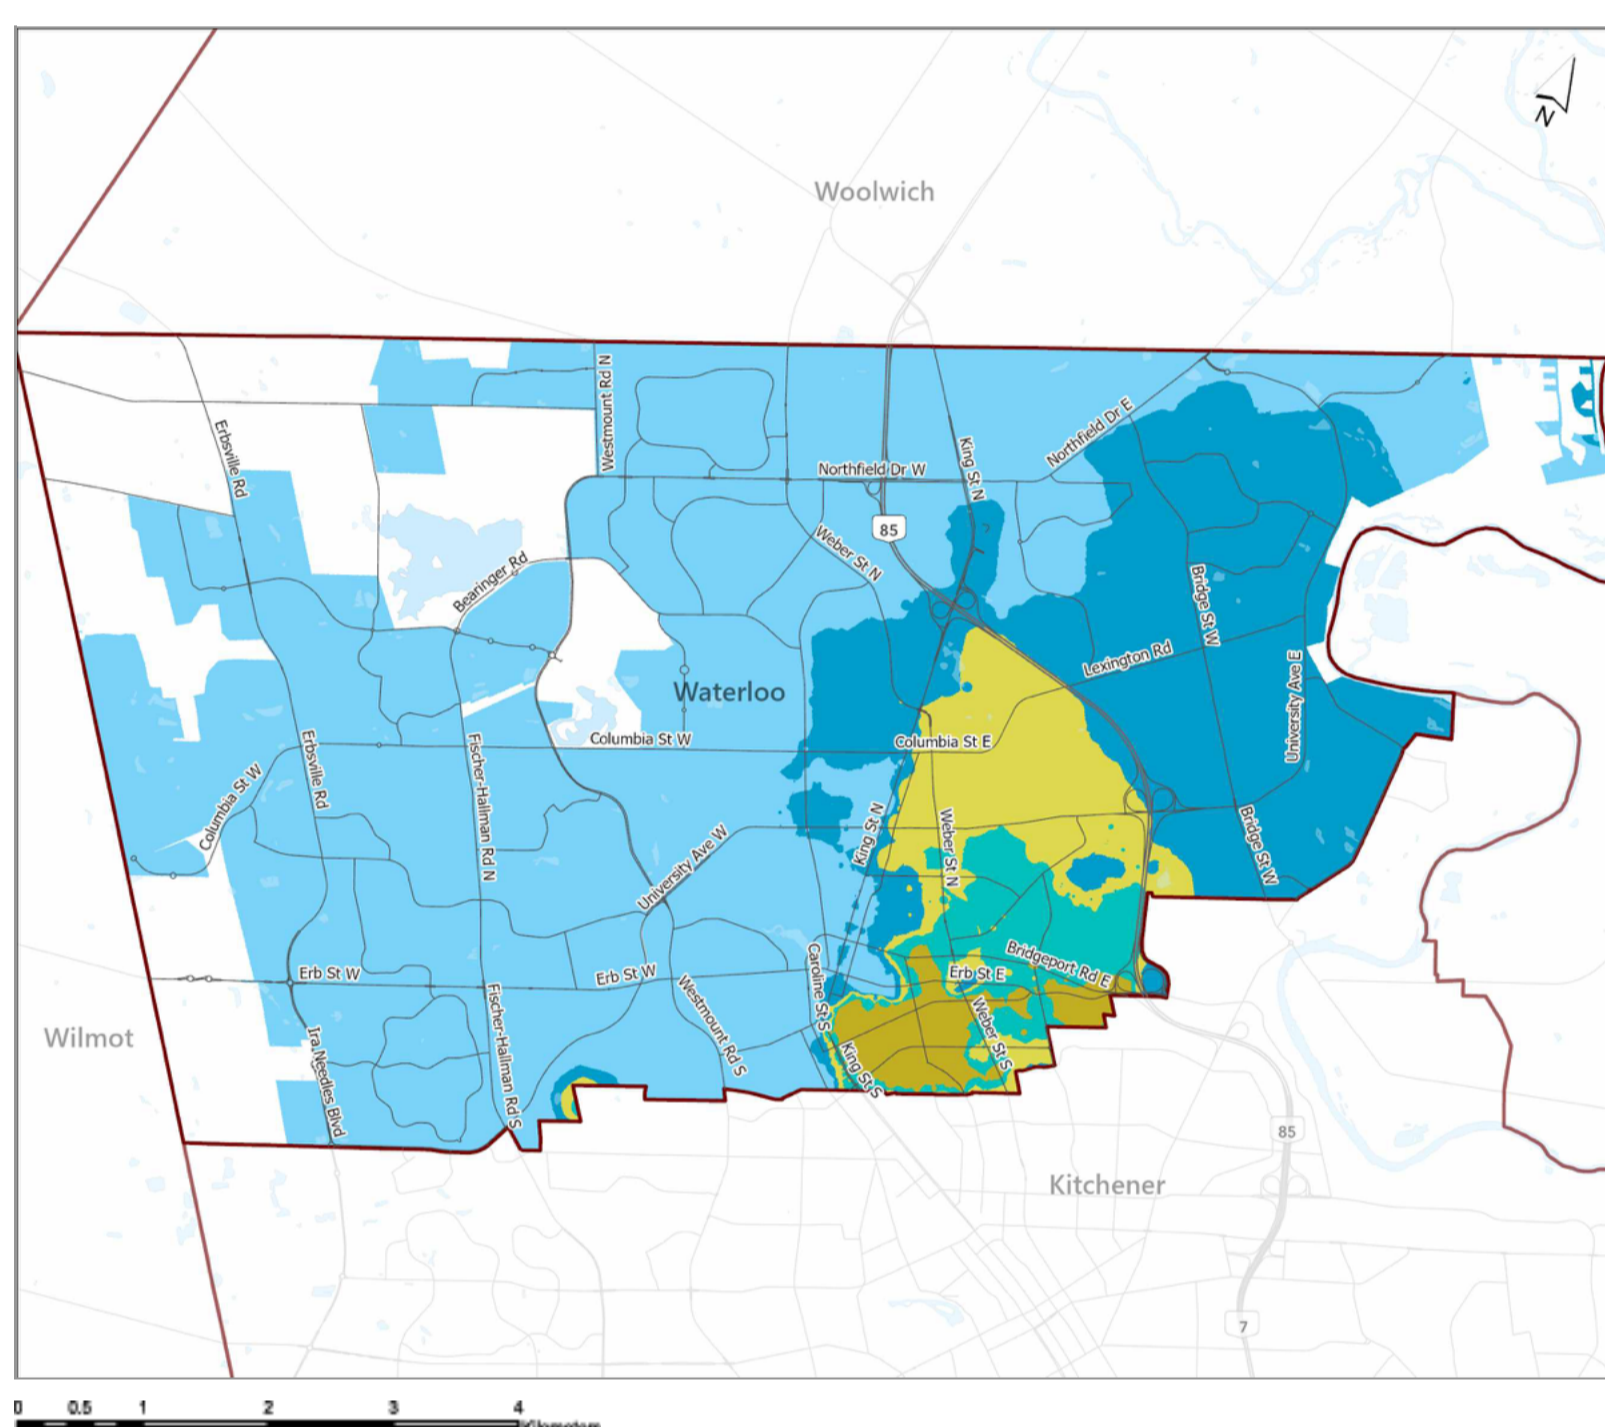

Waterloo

- 17 – 20 gpg
- 20 – 24 gpg
- 24 – 28 gpg
- 28 – 32 gpg
- 32 – 36 gpg

[View larger map](#)

[Back to top](#)