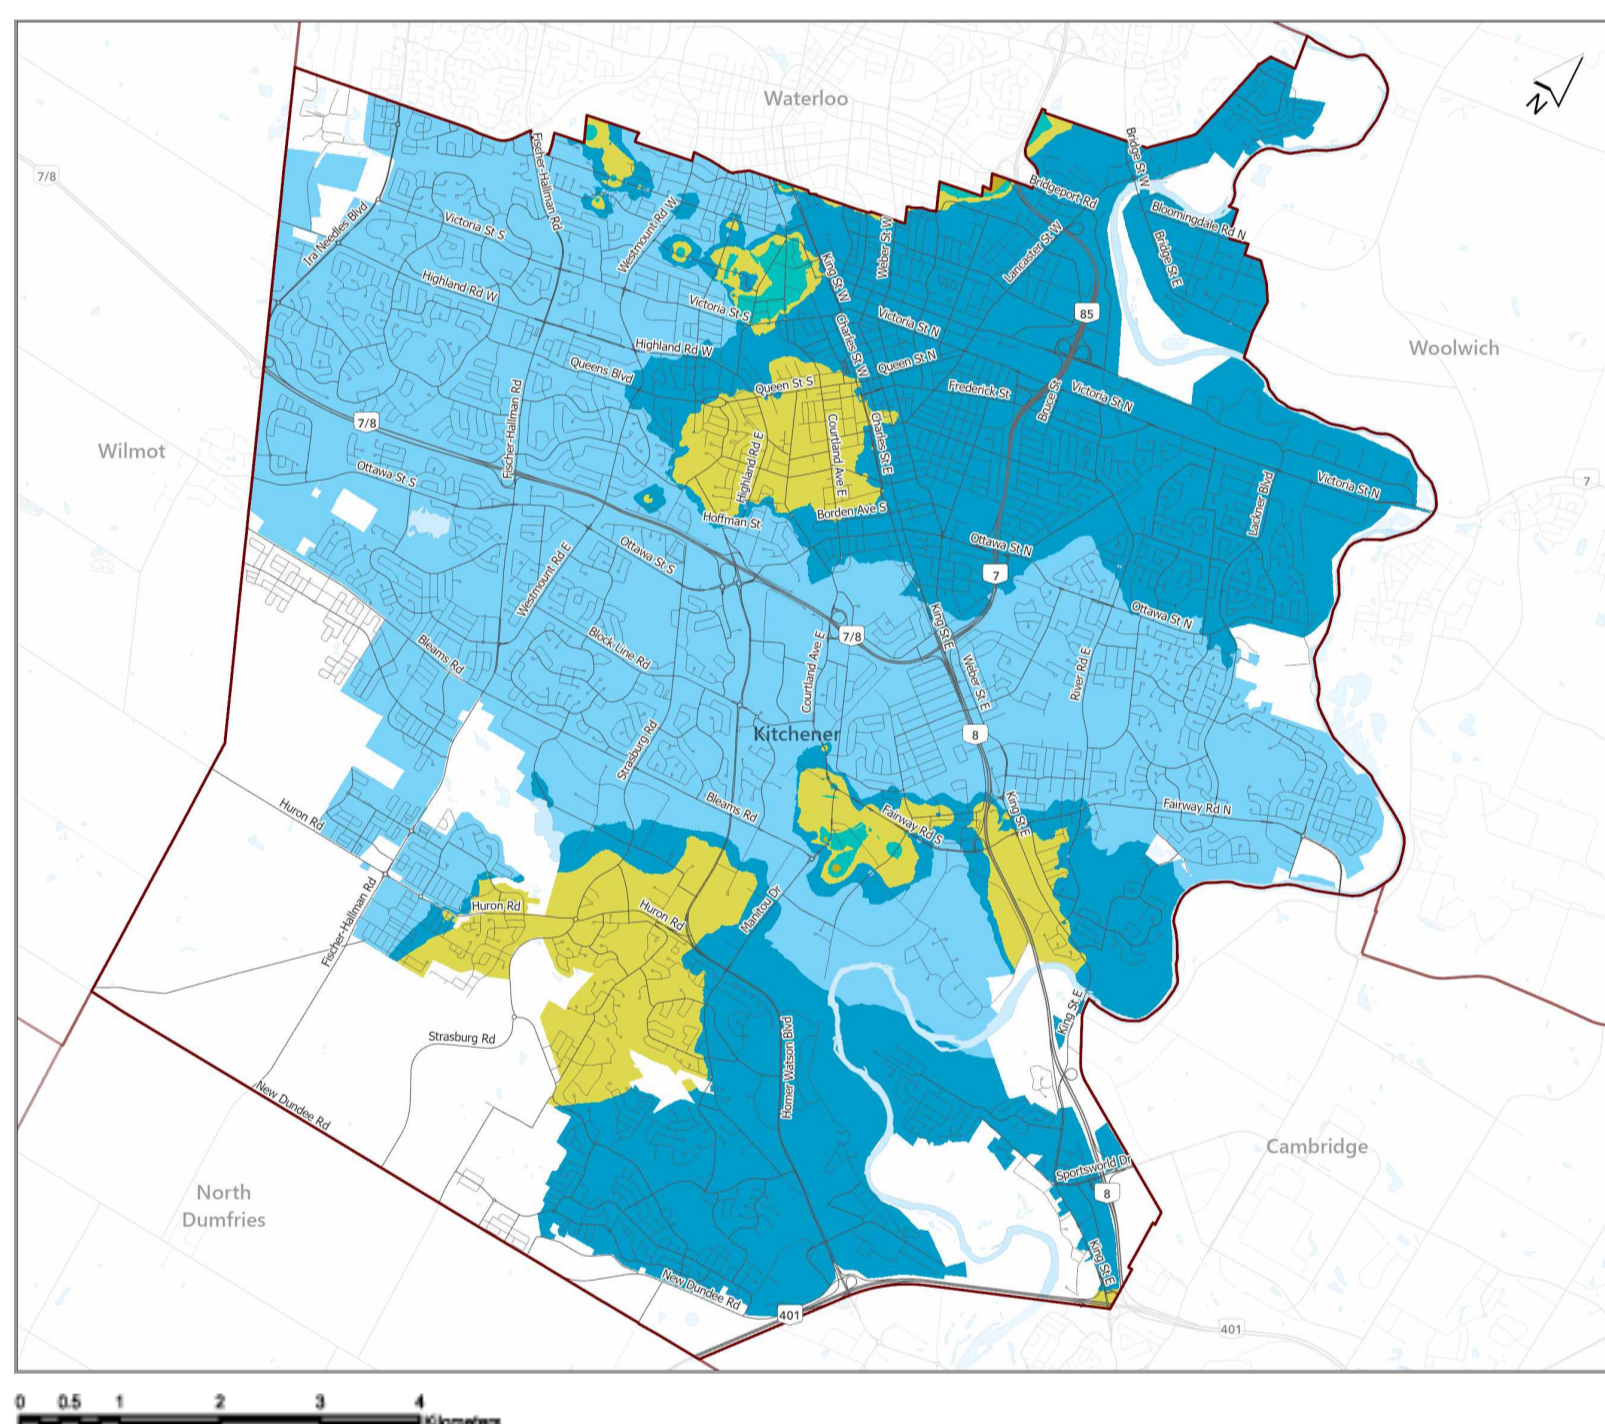

Kitchener

- 17 – 20 gpg
- 20 – 24 gpg
- 24 – 28 gpg
- 28 – 32 gpg
- 32 – 36 gpg

[View larger map](#)

[Back to top](#)