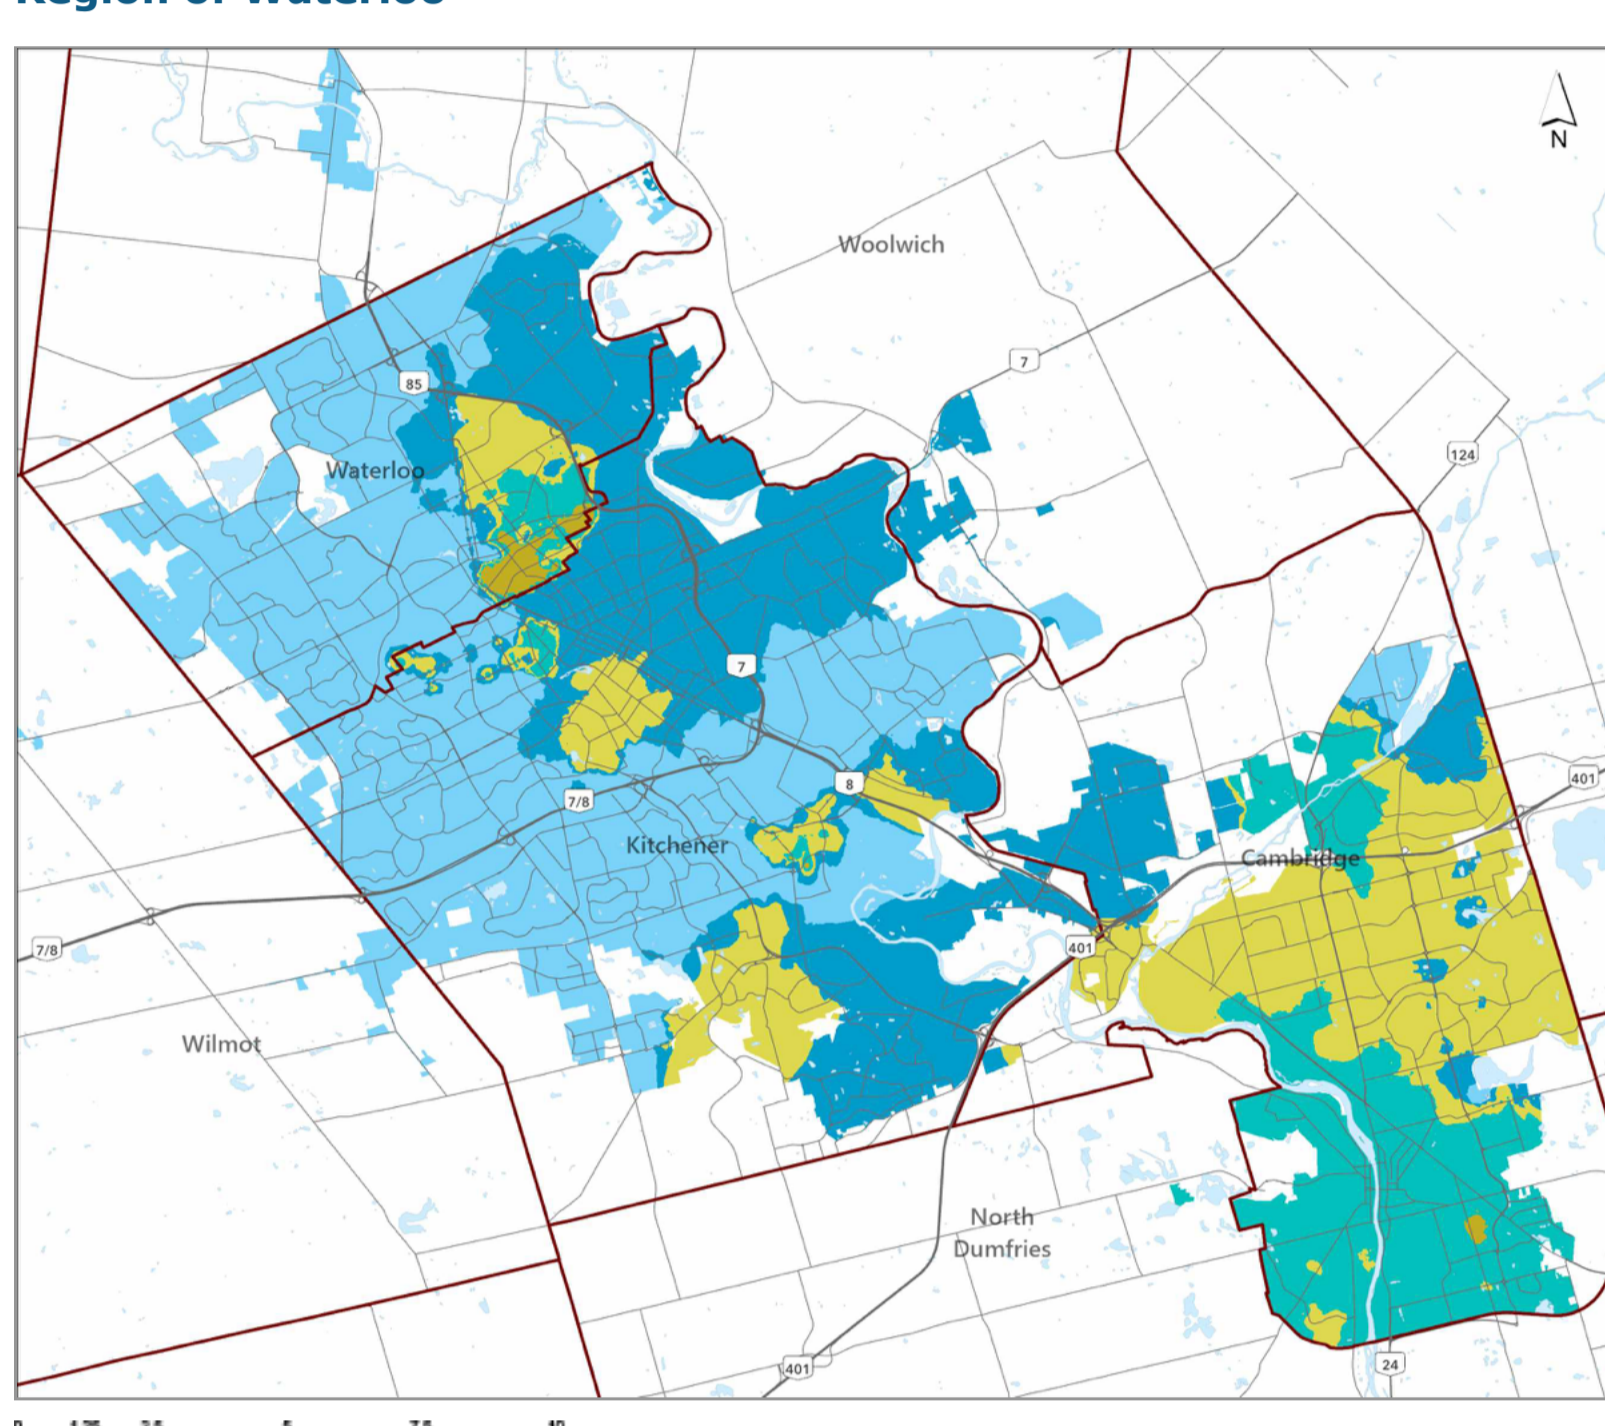

Region of Waterloo

Region of Waterloo
Water hardness
Grains per gallon (gpg)

- 17 – 20 gpg
- 20 – 24 gpg
- 24 – 28 gpg
- 32 – 36 gpg
- 36 – 38 gpg

[View larger map](#)

[Back to top](#)