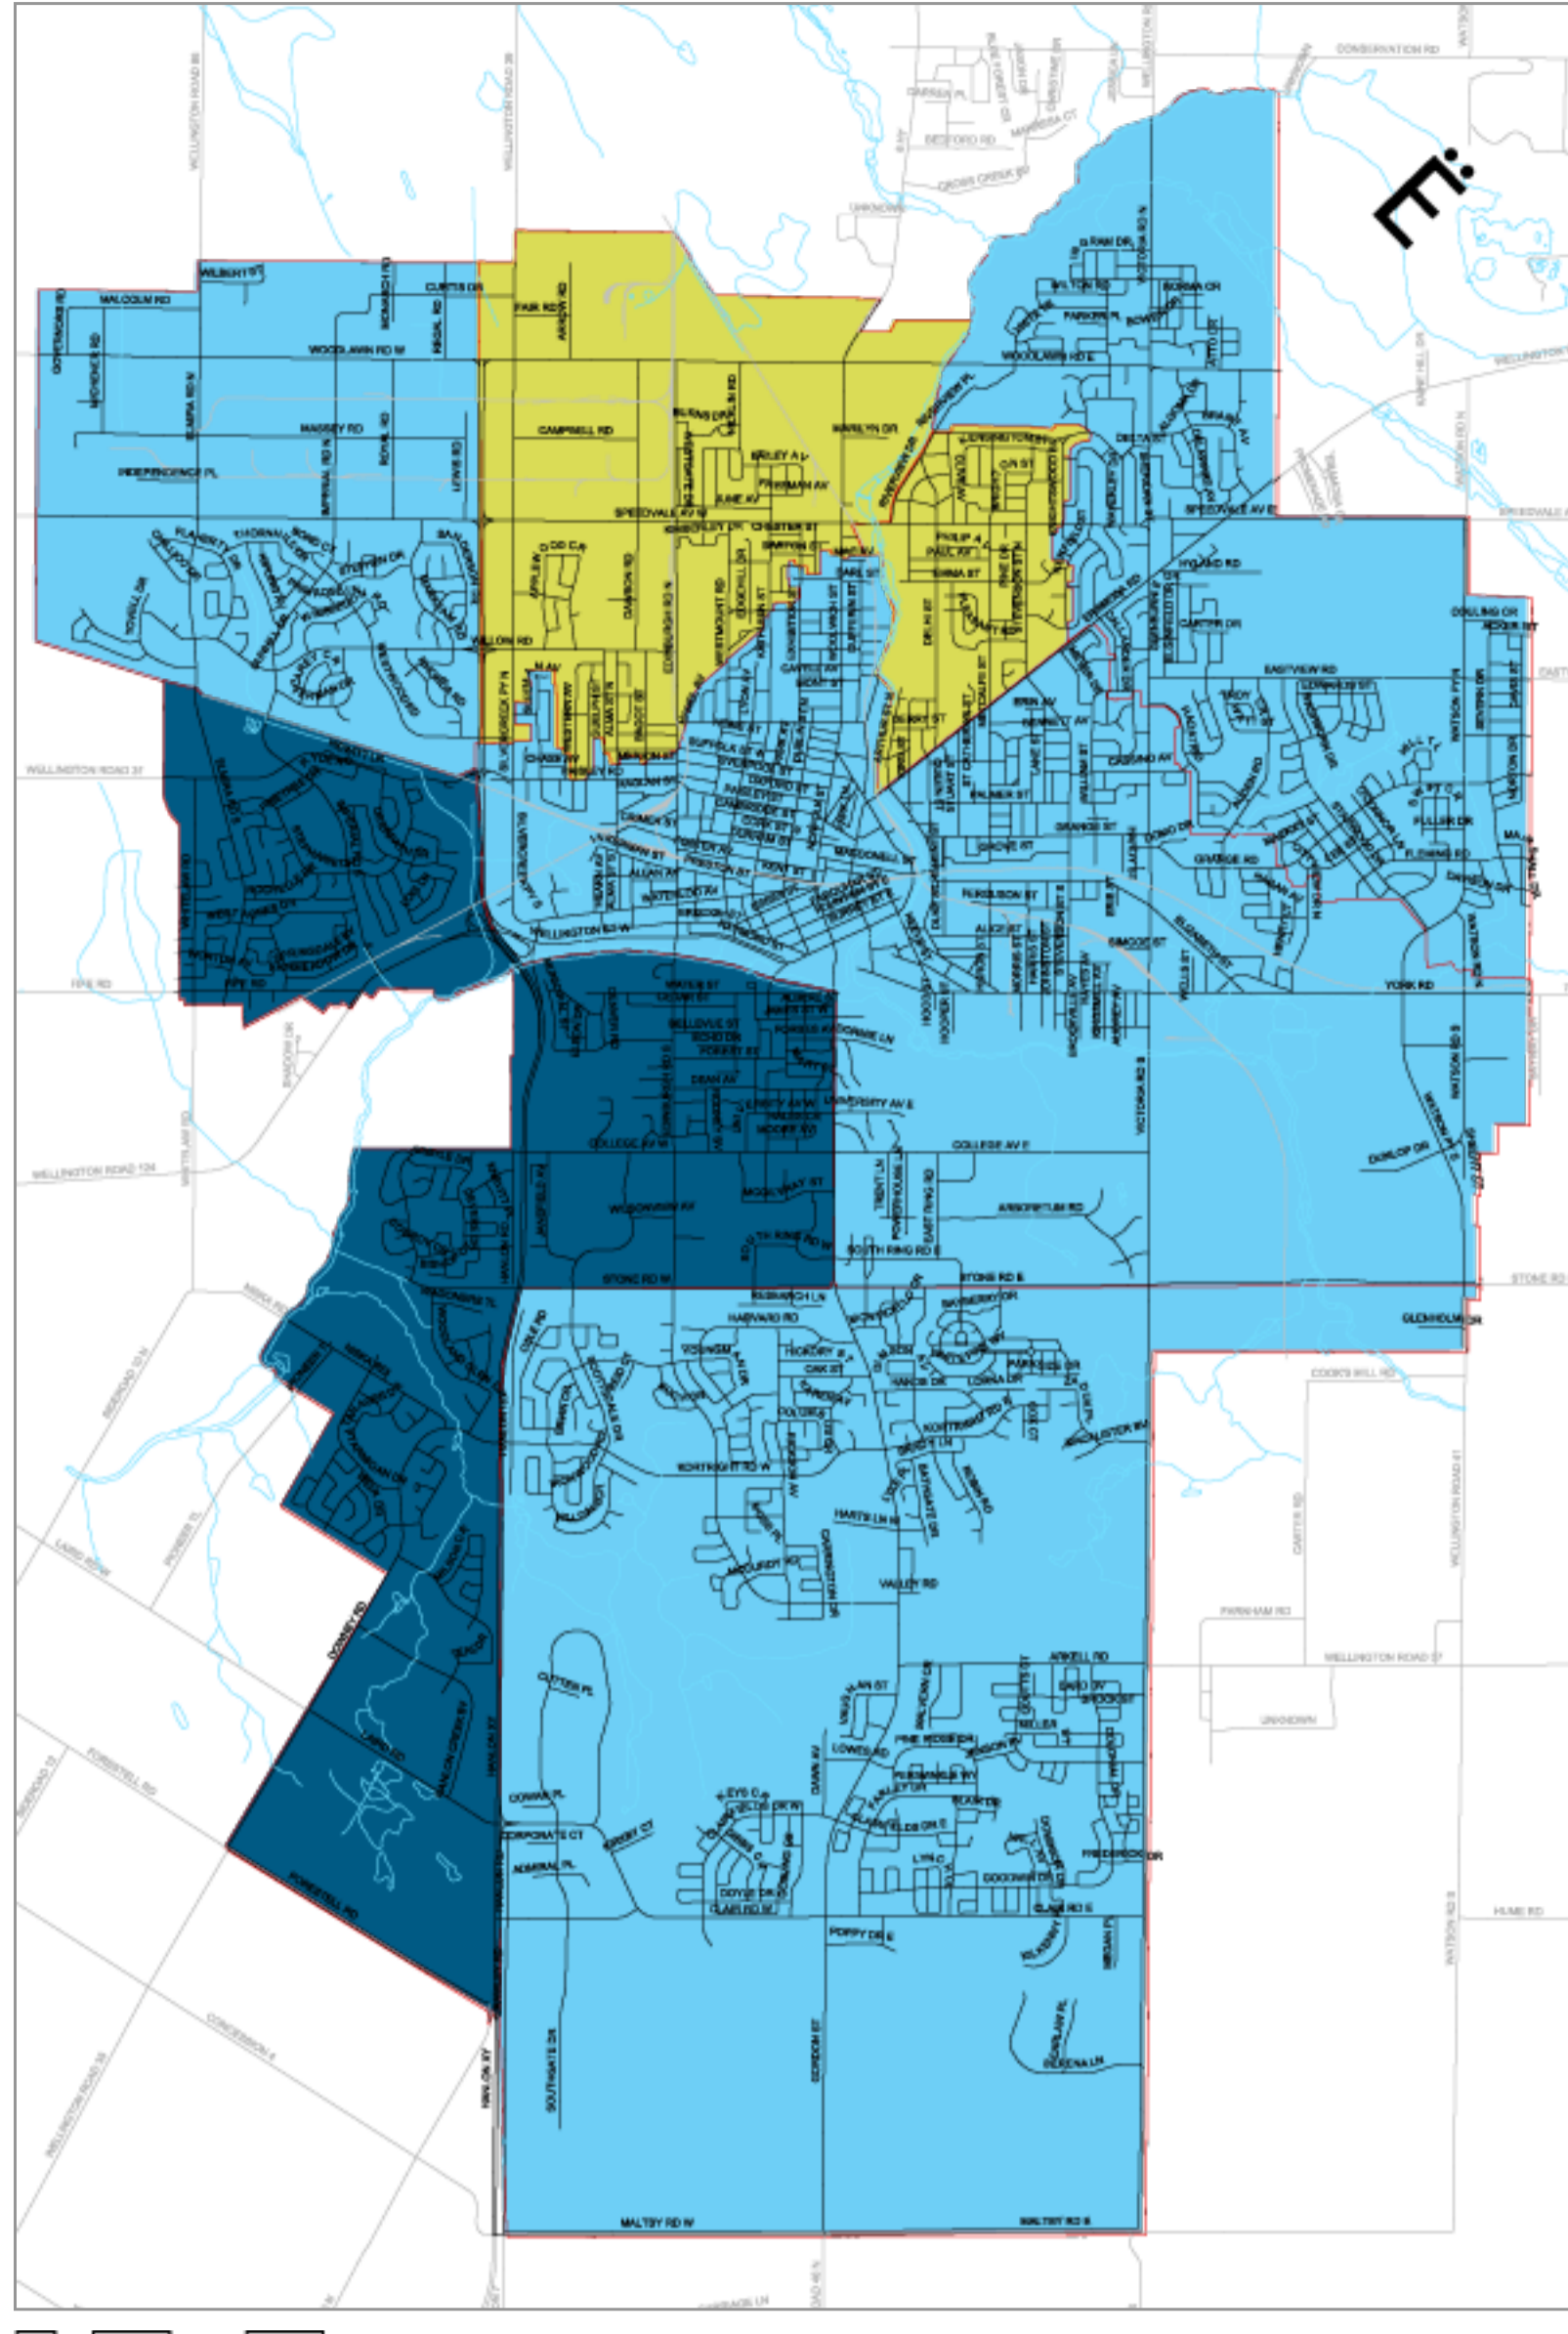

My Water Hardness

Knowing your water hardness will help you select and set up a water softener that will meet the needs of your household. Once you know your water hardness, try the online calculator to determine what size of water softener you need.

You can also request your water hardness data in an alternative format by emailing watercycle@regionofwaterloo.ca.

[Guelph](#) | [Region of Waterloo](#) | [Waterloo](#) | [Kitchener](#) | [Cambridge](#) | [Wellesley](#) | [Woolwich](#) | [Wilmot](#) | [North Dumfries](#)

City of Guelph

City of Guelph
Water hardness
Grains per gallon (gpg)

- 21
- 21 – 28
- 21 – 33

[View larger map](#)

[Back to top](#)