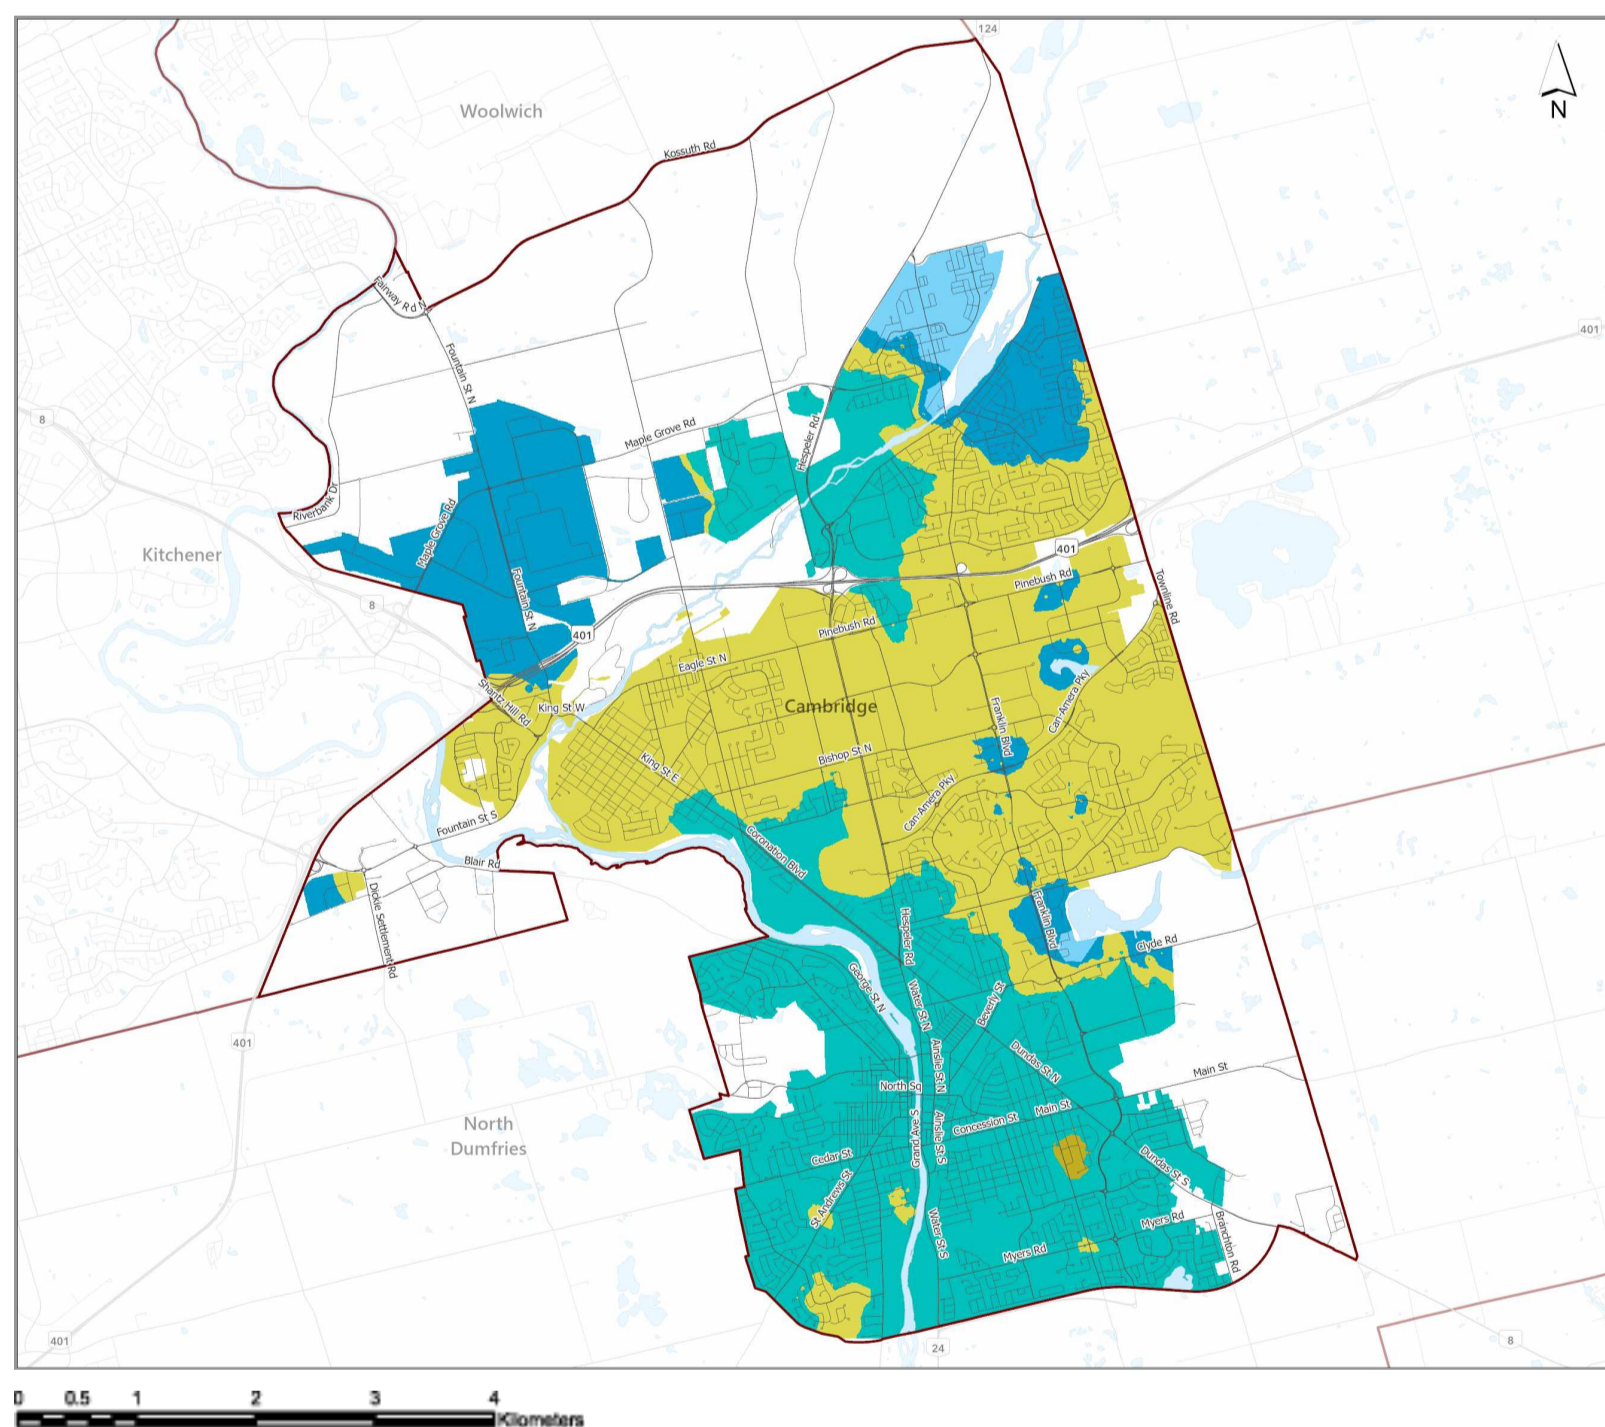

Cambridge

- 20 – 24 gpg
- 24 – 28 gpg
- 24 – 28 gpg
- 28 – 32 gpg
- 32 – 36 gpg

[View larger map](#)

[Back to top](#)

Wellesley

Town	Water hardness Grains per gallon (gpg)
Linwood	8
St. Clements	20
Wellesley	15

Woolwich

Town	Water hardness Grains per gallon (gpg)
Breslau	25
Conestogo – East of Grand River	32
Conestogo – West of Grand River	21
Heidelberg	32
Maryhill	21
St. Jacobs – Elmira	19
West Montrose	28

Wilmot

Town	Water hardness Grains per gallon (gpg)
Baden	20
Foxboro Green	57
Mannheim Village	25
New Dundee	21
New Hamburg	19
Shingletown	21
St. Agatha	21

North Dumfries

Town	Water hardness Grains per gallon (gpg)
Ayr	21
Branchton Meadows	27
Lloyd Brown	31
Roseville	16