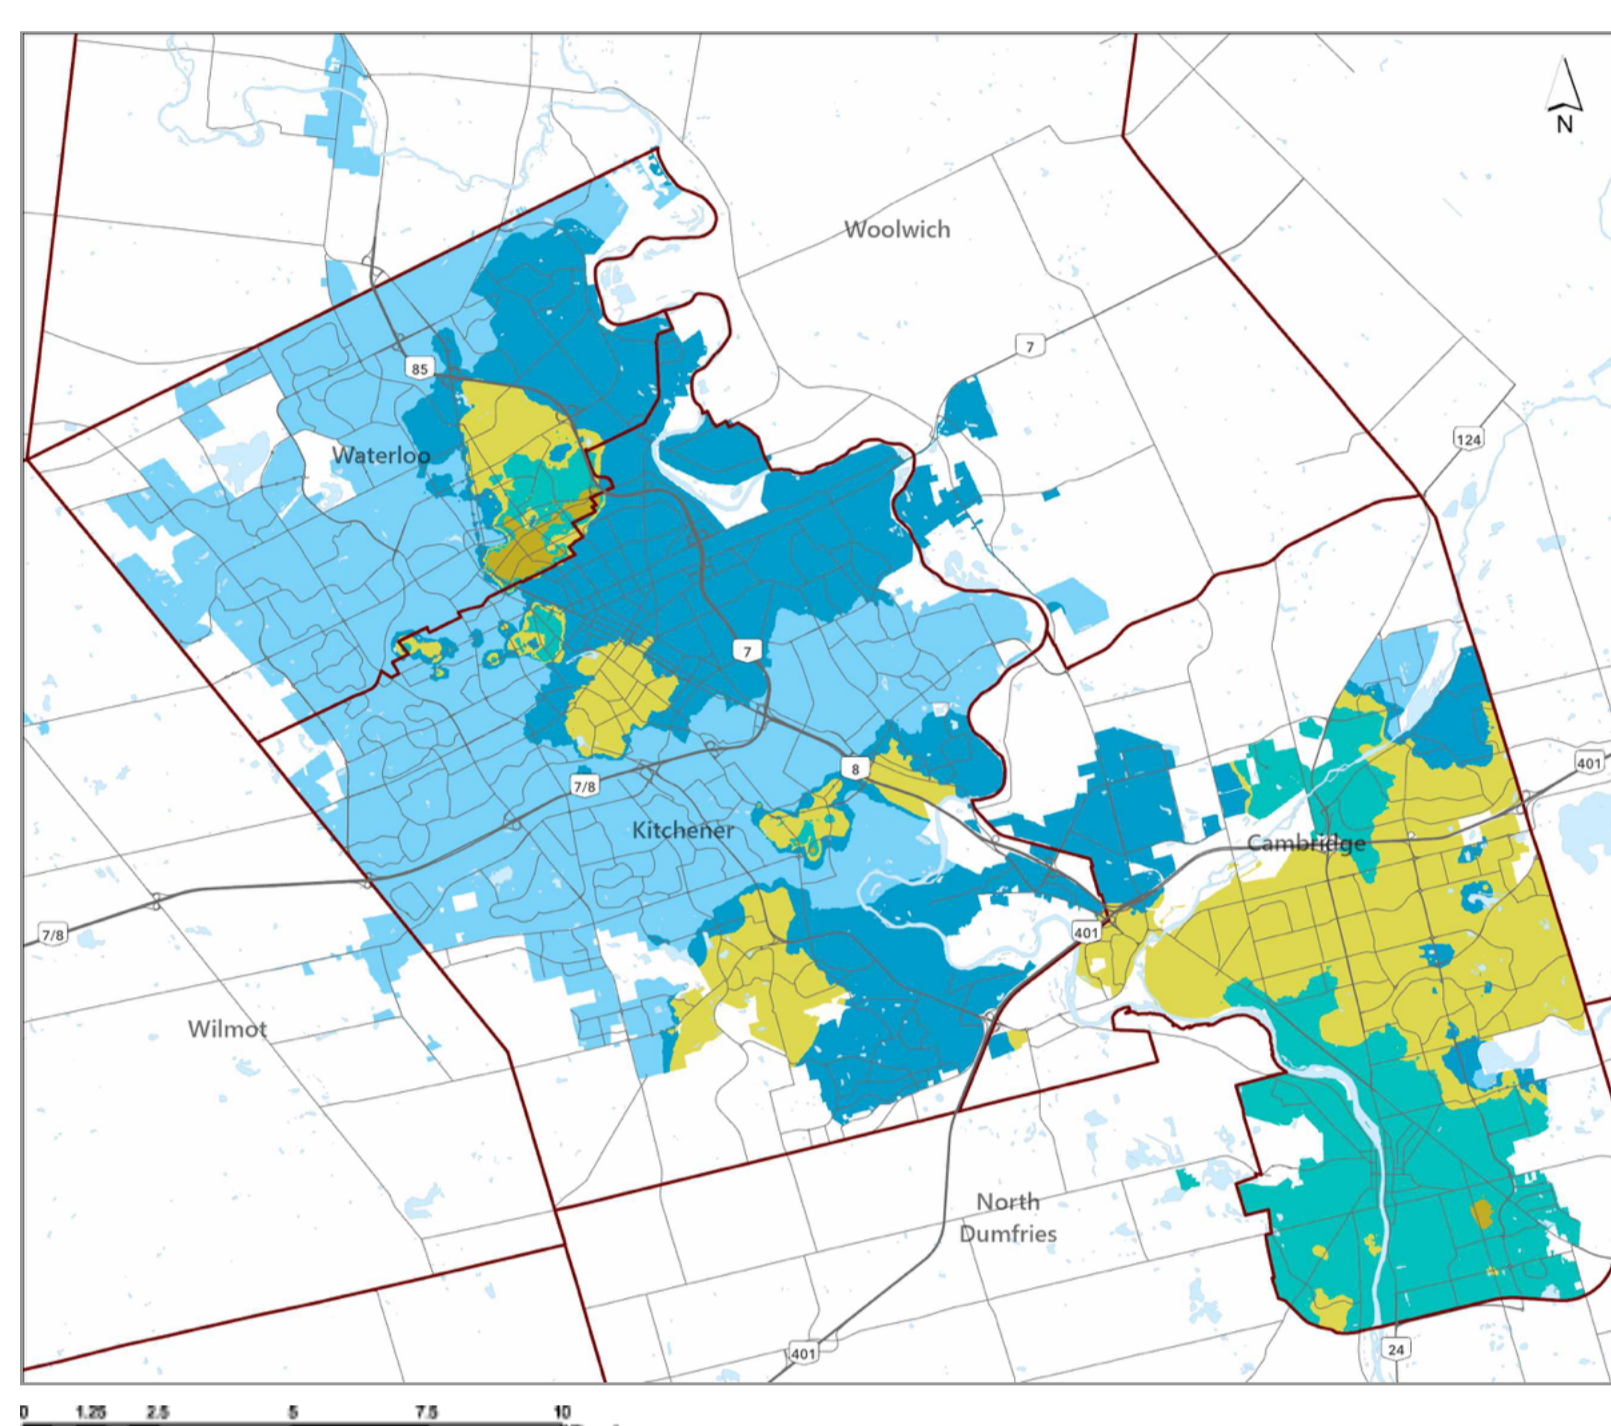

City of Guelph

City of Guelph
Water hardness
Grains per gallon (gpg)

- 21
- 21 – 28
- 21 – 33

Hover over the coloured areas in the key above to view single areas on the map.

[View larger map](#)

[Back to top](#)

Region of Waterloo

Region of Waterloo
Water hardness
Grains per gallon (gpg)

- 17 – 20 gpg
- 20 – 24 gpg
- 24 – 28 gpg
- 32 – 36 gpg
- 36 – 38 gpg

Hover over the coloured areas in the key above to view single areas on the map.

[View larger map](#)

[Back to top](#)

Waterloo

Waterloo
Water hardness
Grains per gallon (gpg)

- 17 – 20 gpg
- 20 – 24 gpg
- 24 – 28 gpg
- 28 – 32 gpg
- 32 – 36 gpg

Hover over the coloured areas in the key above to view single areas on the map.

[View larger map](#)

[Back to top](#)

Kitchener

Kitchener
Water hardness
Grains per gallon (gpg)

- 17 – 20 gpg
- 20 – 24 gpg
- 24 – 28 gpg
- 28 – 32 gpg
- 32 – 36 gpg

Hover over the coloured areas in the key above to view single areas on the map.