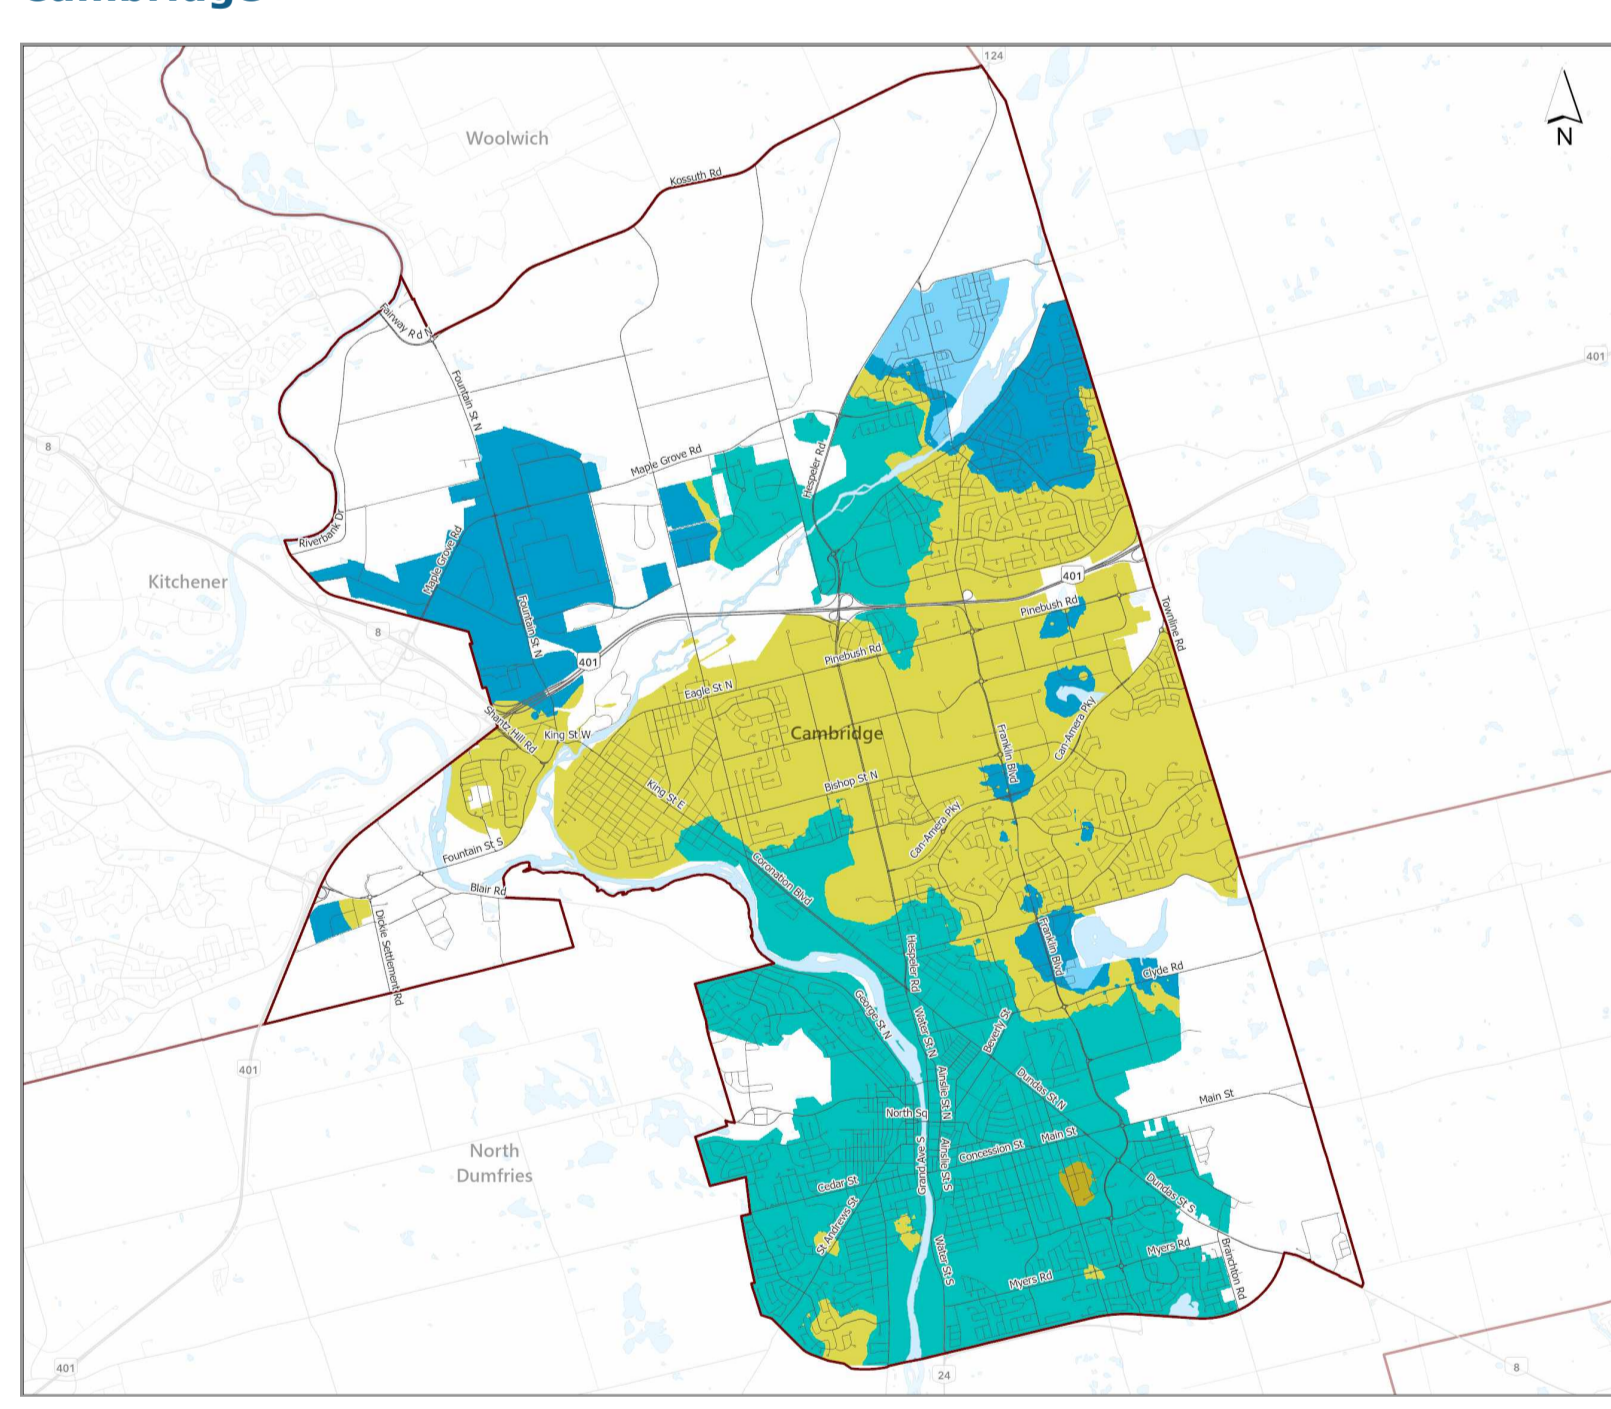

Cambridge

Cambridge
Water hardness
Grains per gallon (gpg)

- 20 – 24 gpg
- 24 – 28 gpg
- 24 – 28 gpg
- 28 – 32 gpg
- 32 – 36 gpg

Hover over the coloured areas in the key above to view single areas on the map.

[View larger map](#)

[Back to top](#)

Wellesley

Town	Water hardness Grains per gallon (gpg)
Linwood	8
St. Clements	20
Wellesley	15

Woolwich

Town	Water hardness Grains per gallon (gpg)
Breslau	25
Conestogo – East of Grand River	32
Conestogo – West of Grand River	21
Heidelberg	32
Maryhill	21
St. Jacobs – Elmira	19
West Montrose	28

Wilmot

Town	Water hardness Grains per gallon (gpg)
Baden	20
Foxboro Green	57
Mannheim Village	25
New Dundee	21
New Hamburg	19
Shingletown	21
St. Agatha	21

North Dumfries

Town	Water hardness Grains per gallon (gpg)
Ayr	21
Branchton Meadows	27
Lloyd Brown	31
Roseville	16