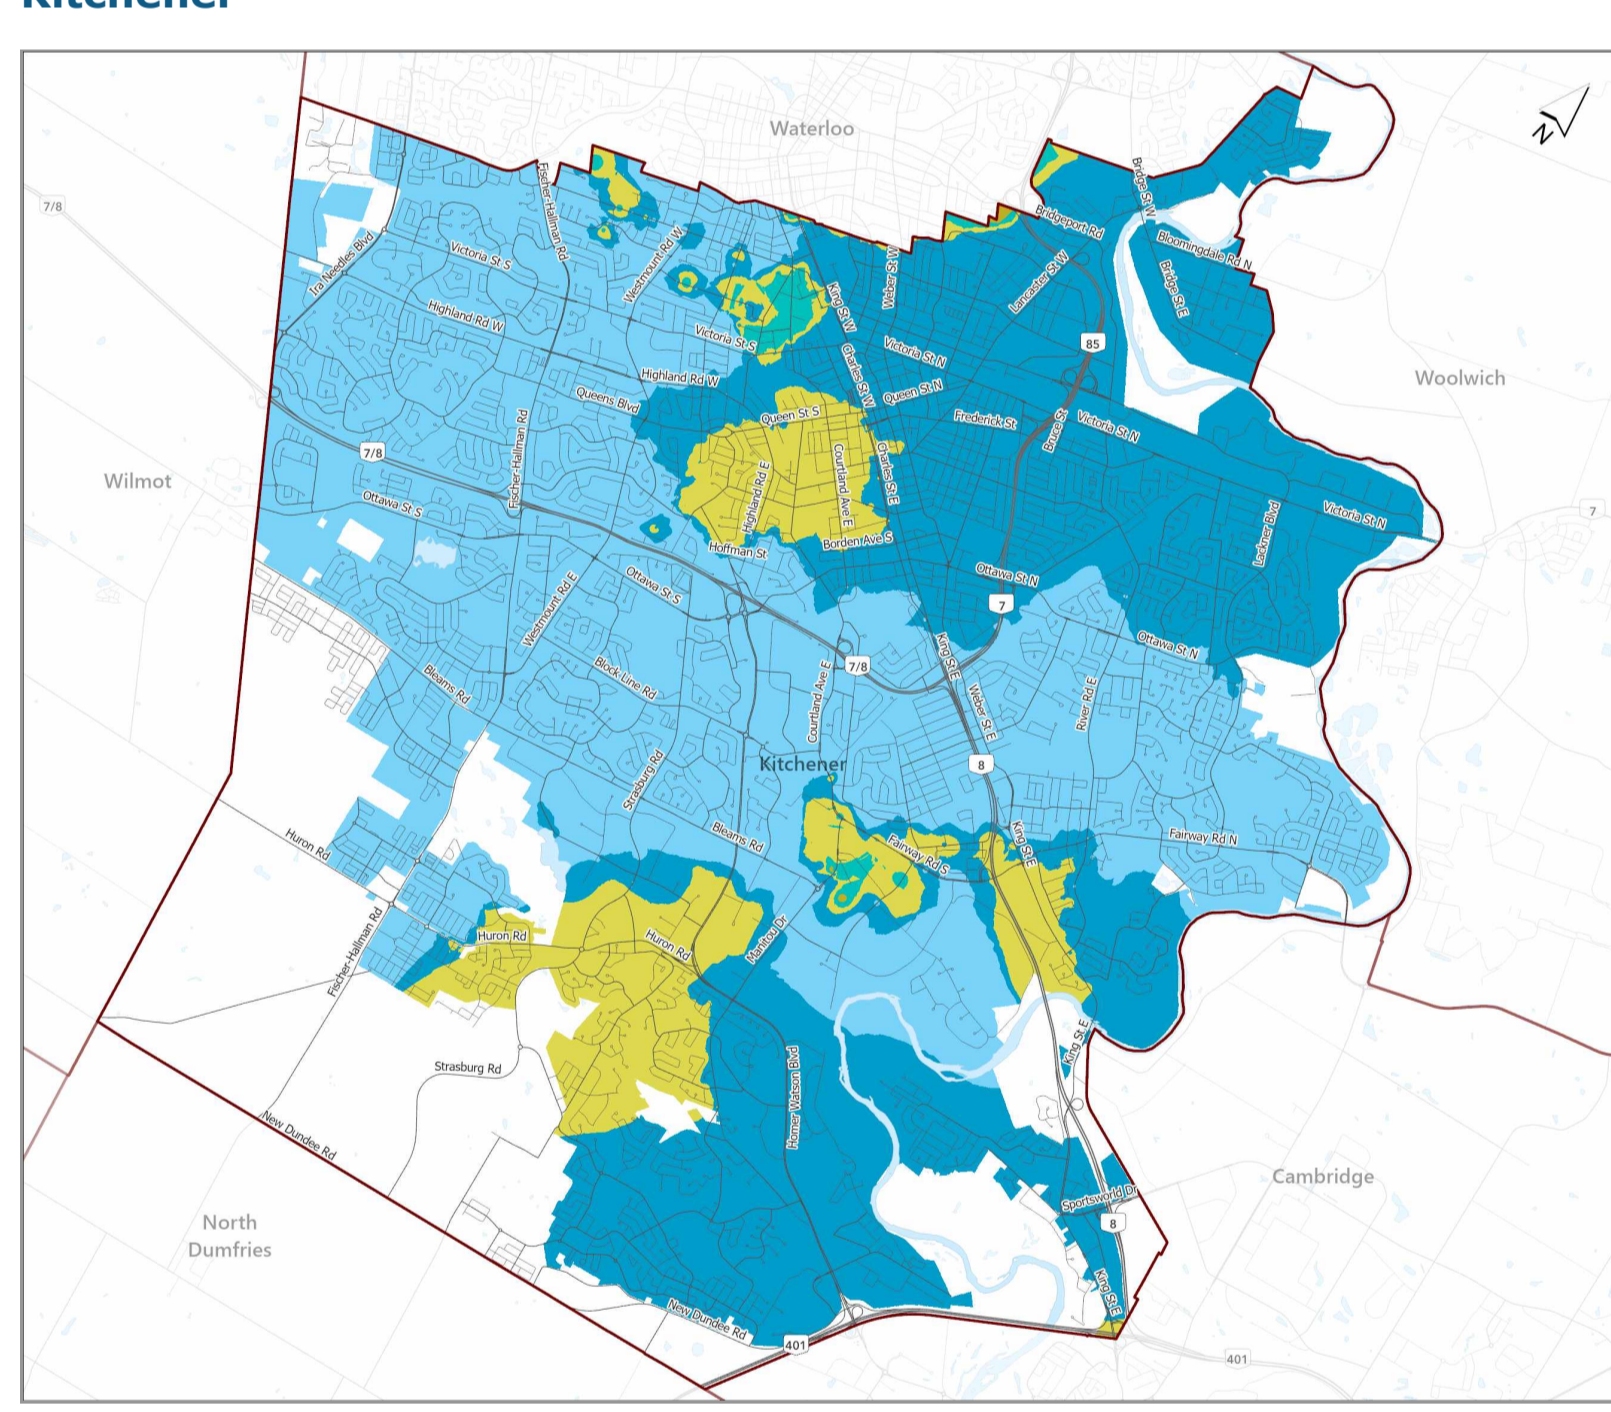

Region of Waterloo

Region of Waterloo
Water hardness
Grains per gallon (gpg)

- 17 – 20 gpg
- 20 – 24 gpg
- 24 – 28 gpg
- 32 – 36 gpg
- 36 – 38 gpg

Hover over the coloured areas in the key above to view single areas on the map.

[View larger map](#)

[Back to top](#)

Waterloo

Waterloo
Water hardness
Grains per gallon (gpg)

- 17 – 20 gpg
- 20 – 24 gpg
- 24 – 28 gpg
- 28 – 32 gpg
- 32 – 36 gpg

Hover over the coloured areas in the key above to view single areas on the map.

[View larger map](#)

[Back to top](#)

Kitchener

Kitchener
Water hardness
Grains per gallon (gpg)

- 17 – 20 gpg
- 20 – 24 gpg
- 24 – 28 gpg
- 28 – 32 gpg
- 32 – 36 gpg

Hover over the coloured areas in the key above to view single areas on the map.

[View larger map](#)

[Back to top](#)

Wellesley

Town	Water hardness Grains per gallon (gpg)
Linwood	8
St. Clements	20
Wellesley	15

Woolwich

Town	Water hardness Grains per gallon (gpg)
Breslau	25
Conestogo – East of Grand River	32
Conestogo – West of Grand River	21
Heidelberg	32
Maryhill	21
St. Jacobs – Elmira	19
West Montrose	28