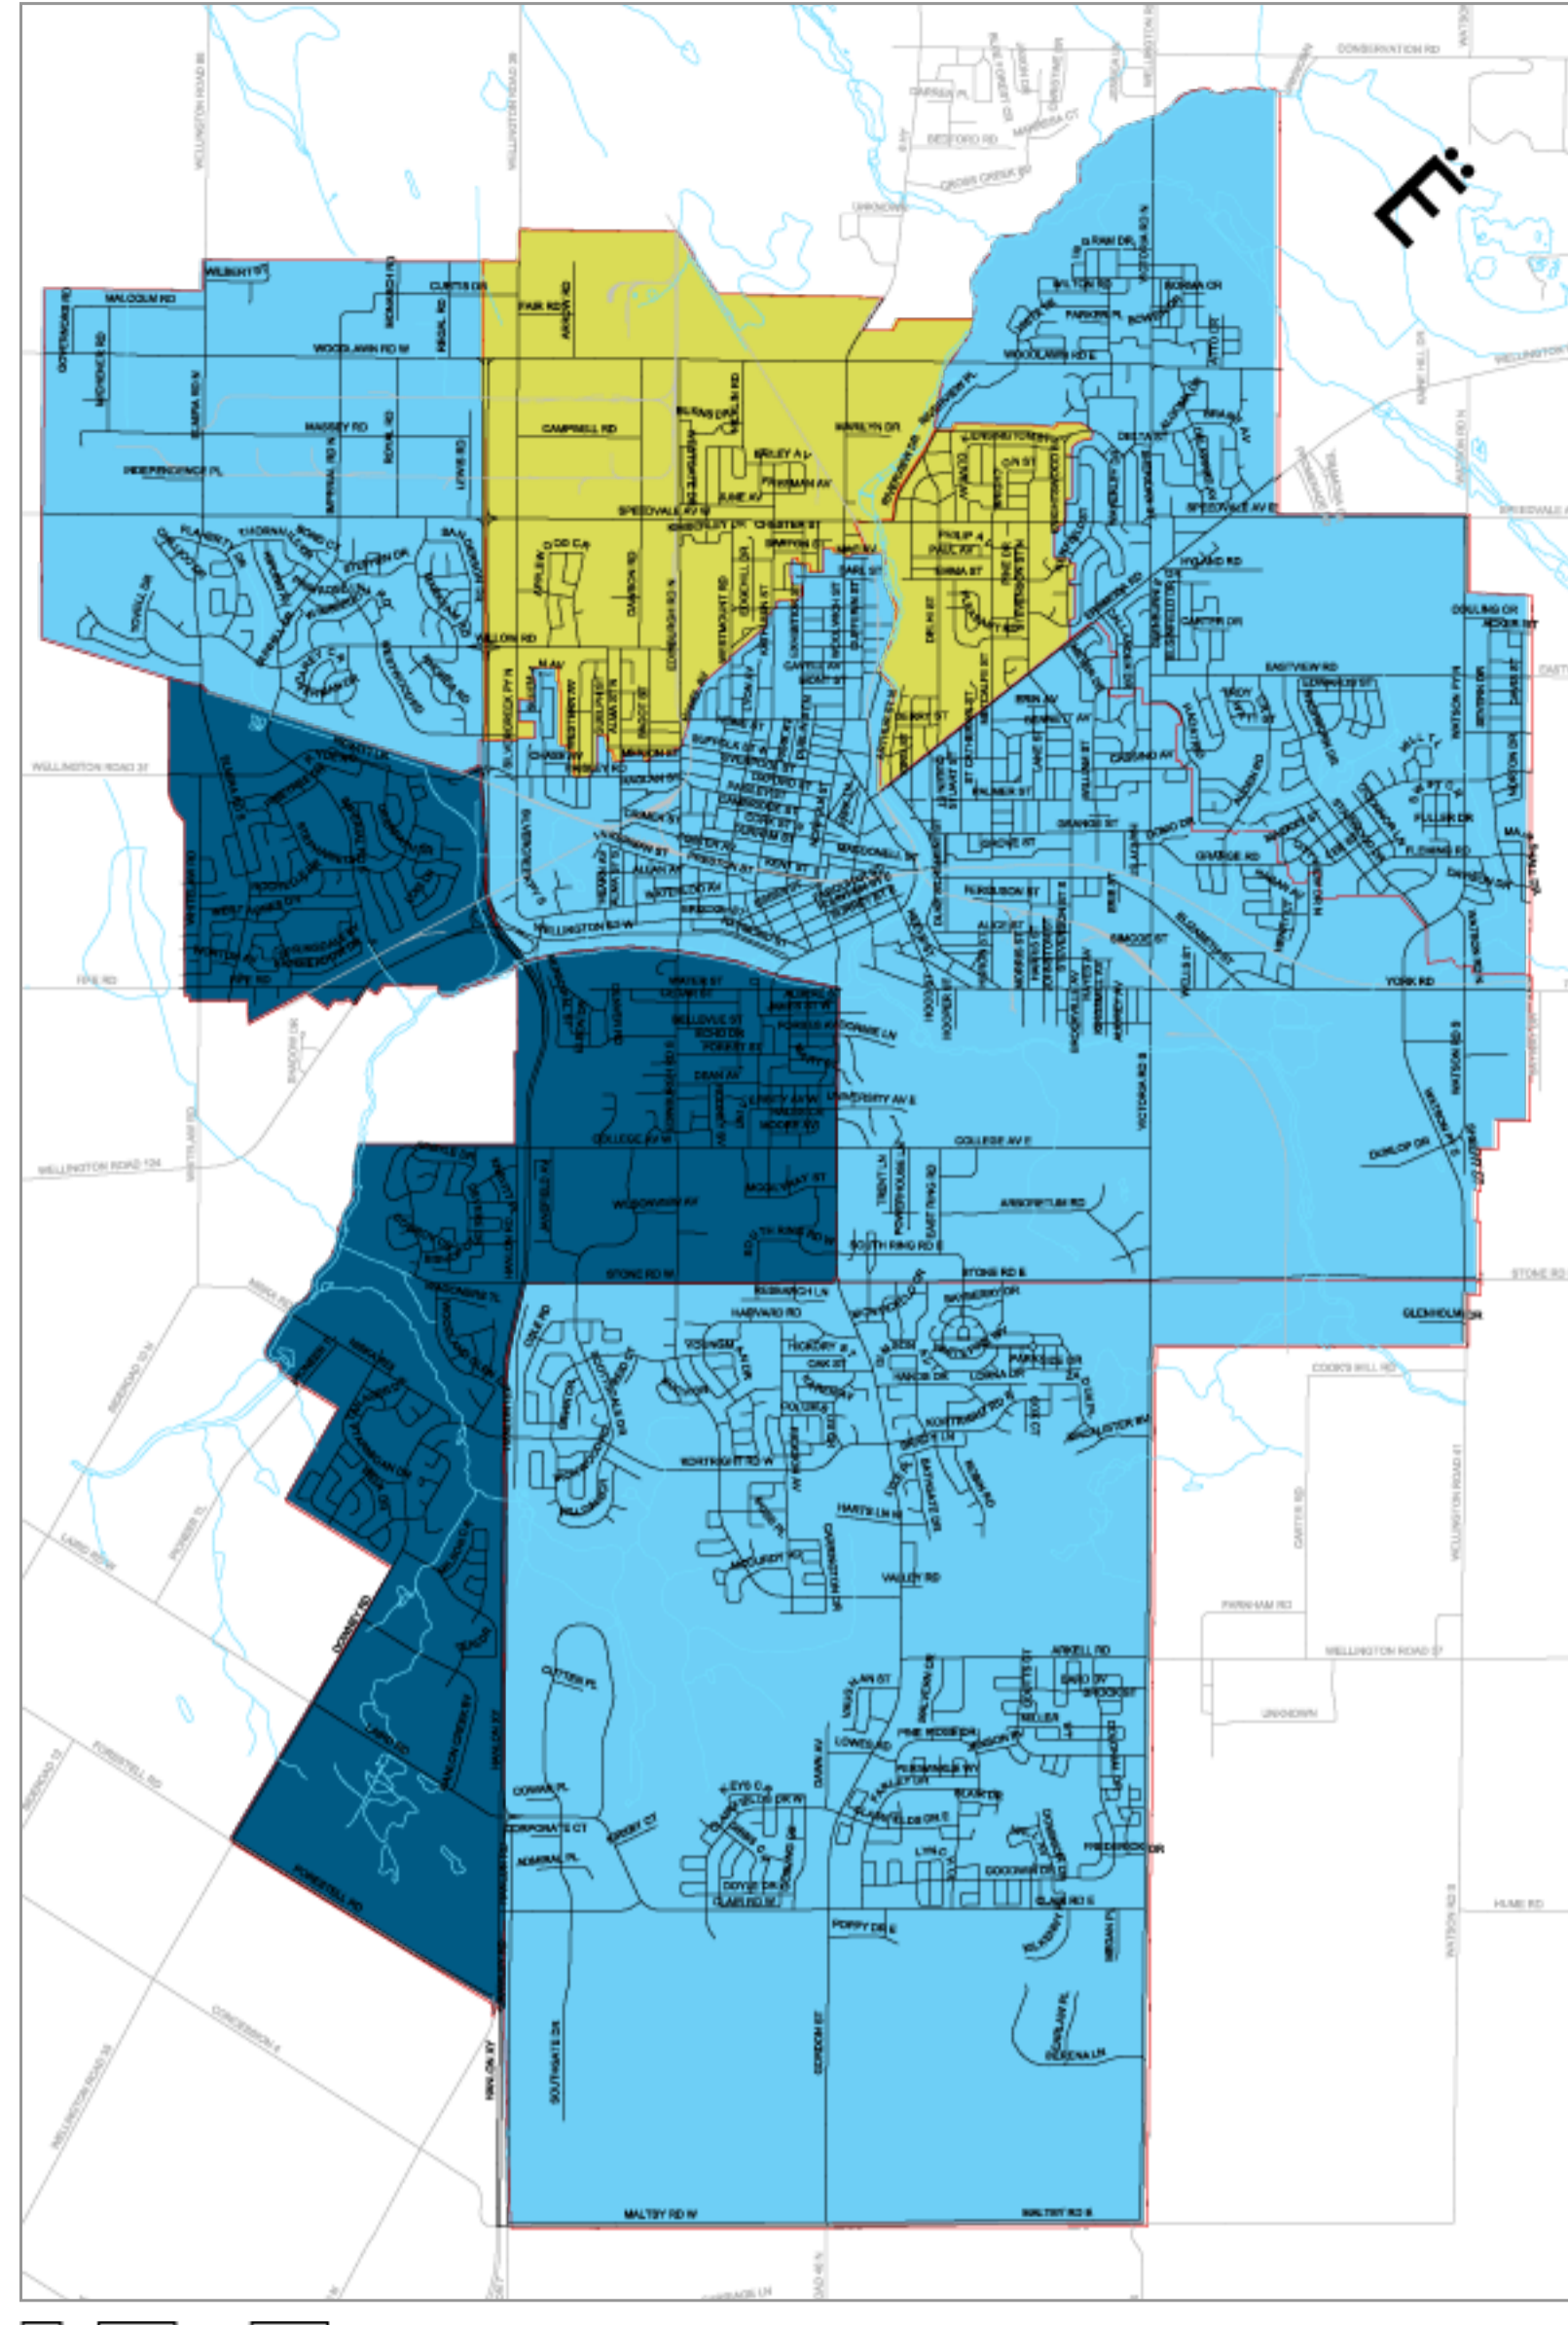

My Water Hardness

Knowing your water hardness will help you select and set up a water softener that will meet the needs of your household. Once you know your water hardness, try the online calculator to determine what size of water softener you need.

You can also request your water hardness data in an alternative format by emailing watercycle@regionofwaterloo.ca.

[Guelph](#) | [Region of Waterloo](#) | [Waterloo](#) | [Kitchener](#) | [Cambridge](#) | [Wellesley](#) | [Woolwich](#) | [Wilmot](#) | [North Dumfries](#)

City of Guelph

City of Guelph
Water hardness
Grains per gallon (gpg)

- 21
- 21 – 28
- 21 – 33

Hover over the coloured areas in the key above to view single areas on the map.

[View larger map](#)

[Back to top](#)