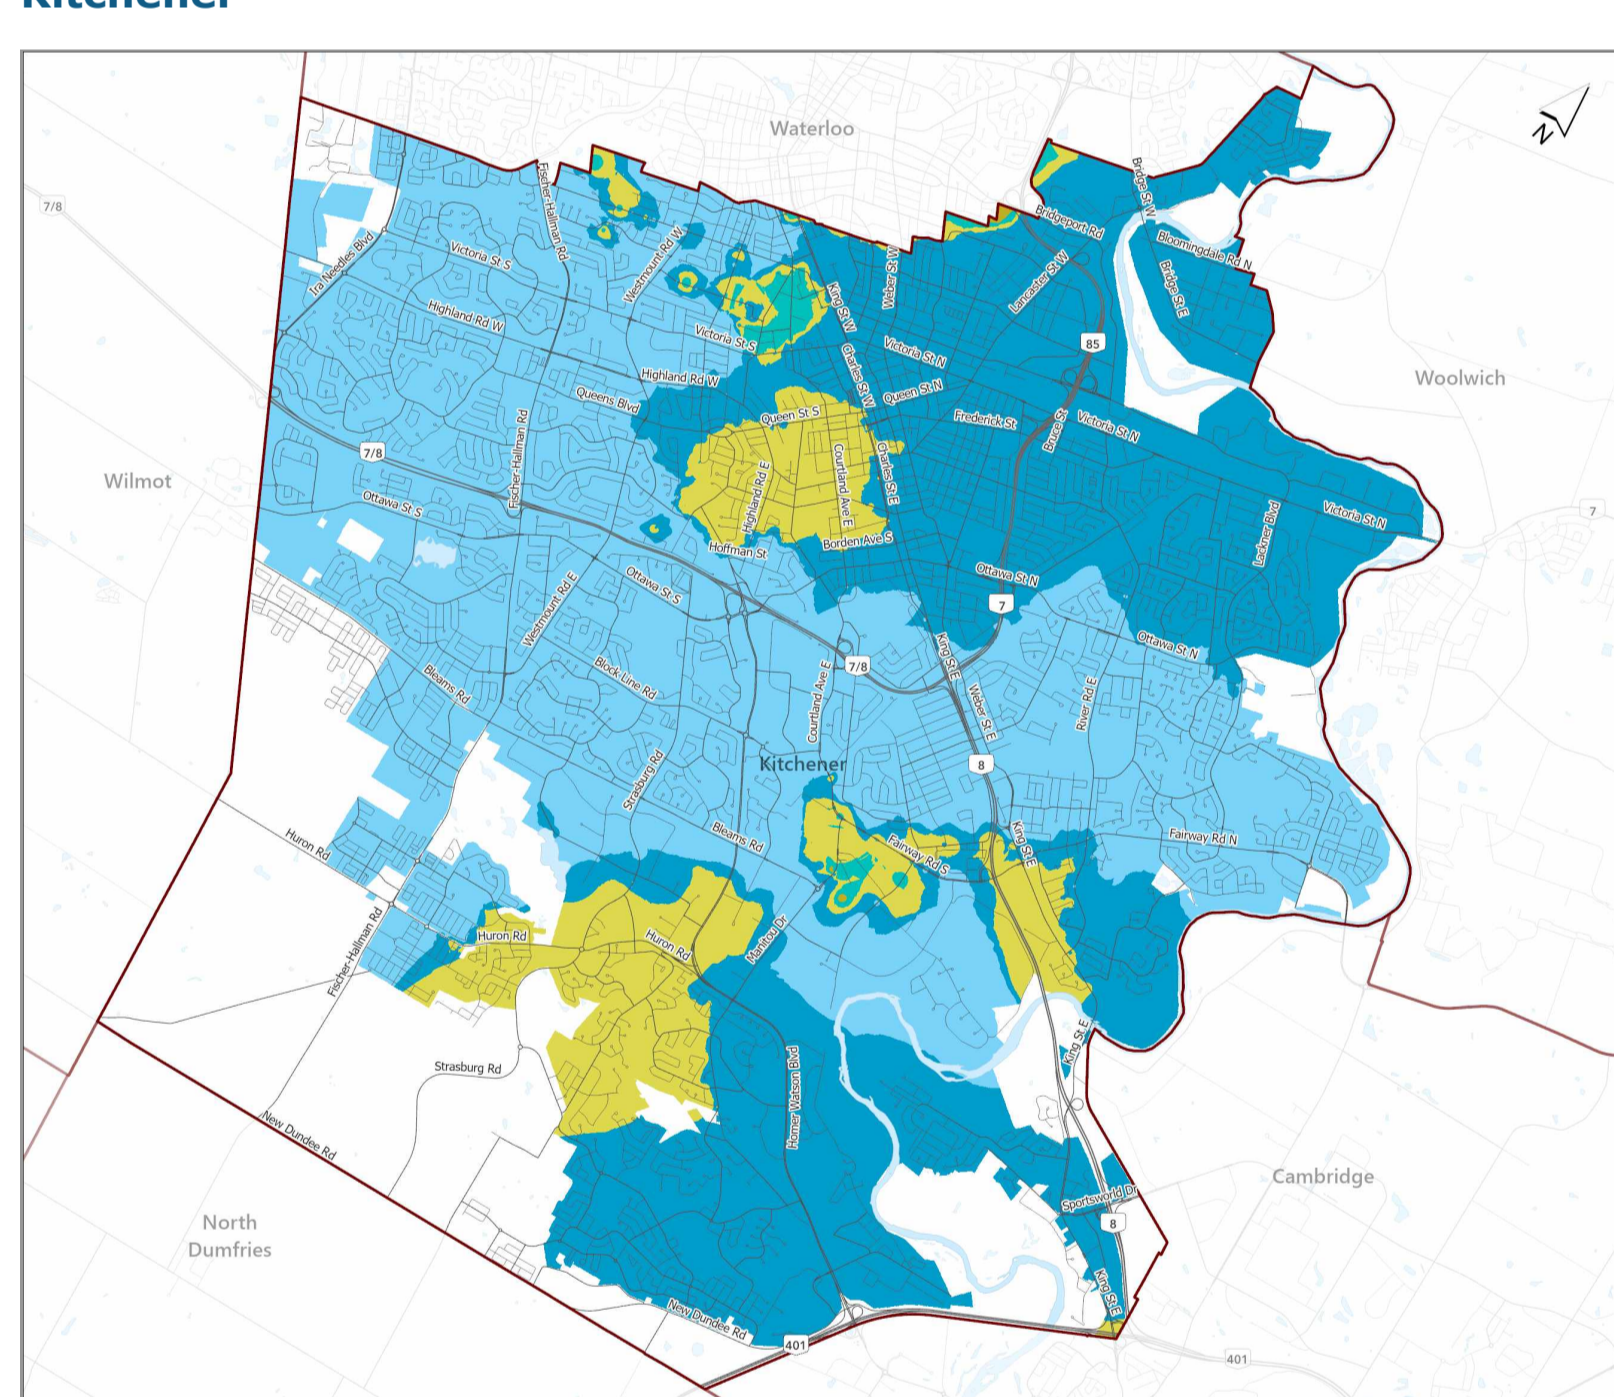

Kitchener

Kitchener
Water hardness
Grains per gallon (gpg)

- 17 – 20 gpg
- 20 – 24 gpg
- 24 – 28 gpg
- 28 – 32 gpg
- 32 – 36 gpg

[View larger map](#)

[Back to top](#)