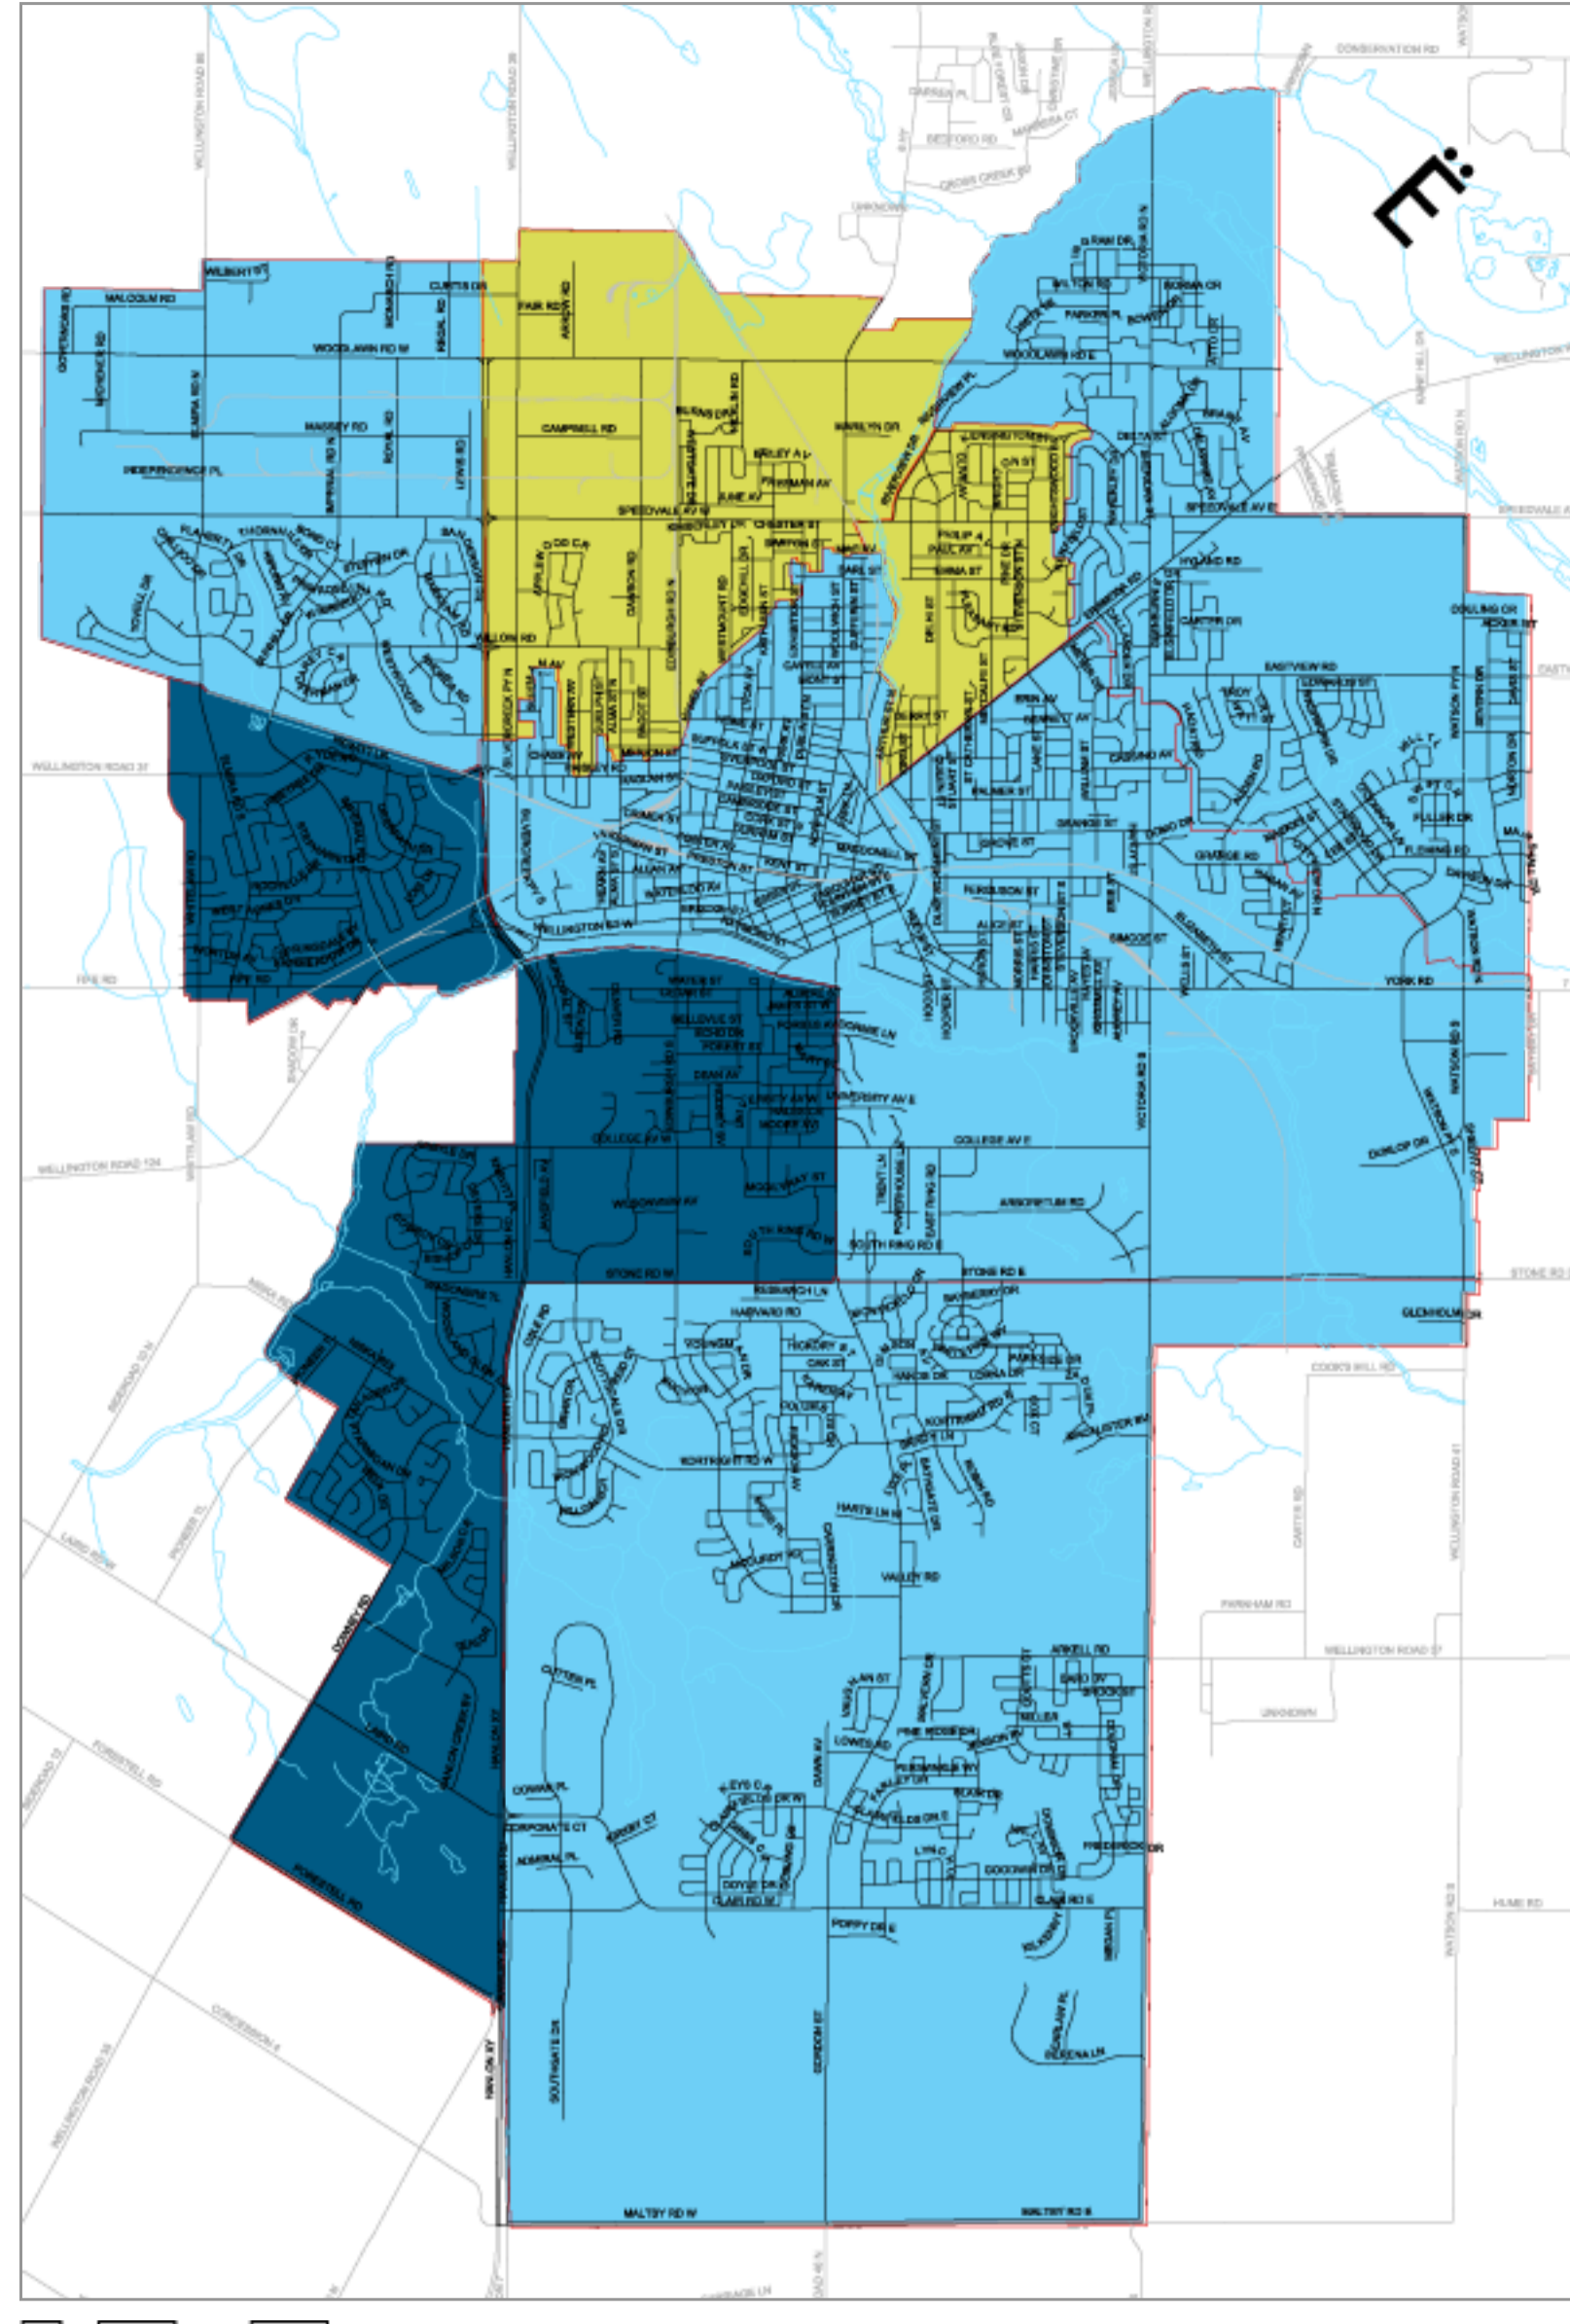

My Water Hardness

Knowing your water hardness will help you select and set up a water softener that will meet the needs of your household. Once you know your water hardness, try the online calculator to determine what size of water softener you need.

You can also request your water hardness data in an alternative format by emailing watercycle@regionofwaterloo.ca.

[Guelph](#) | [Region of Waterloo](#) | [Waterloo](#) | [Kitchener](#) | [Cambridge](#) | [Wellesley](#) | [Woolwich](#) | [Wilmot](#) | [North Dumfries](#)

City of Guelph

City of Guelph
Water hardness
Grains per gallon (gpg)

- 21
- 21 – 28
- 21 – 33

[View larger map](#)

[Back to top](#)