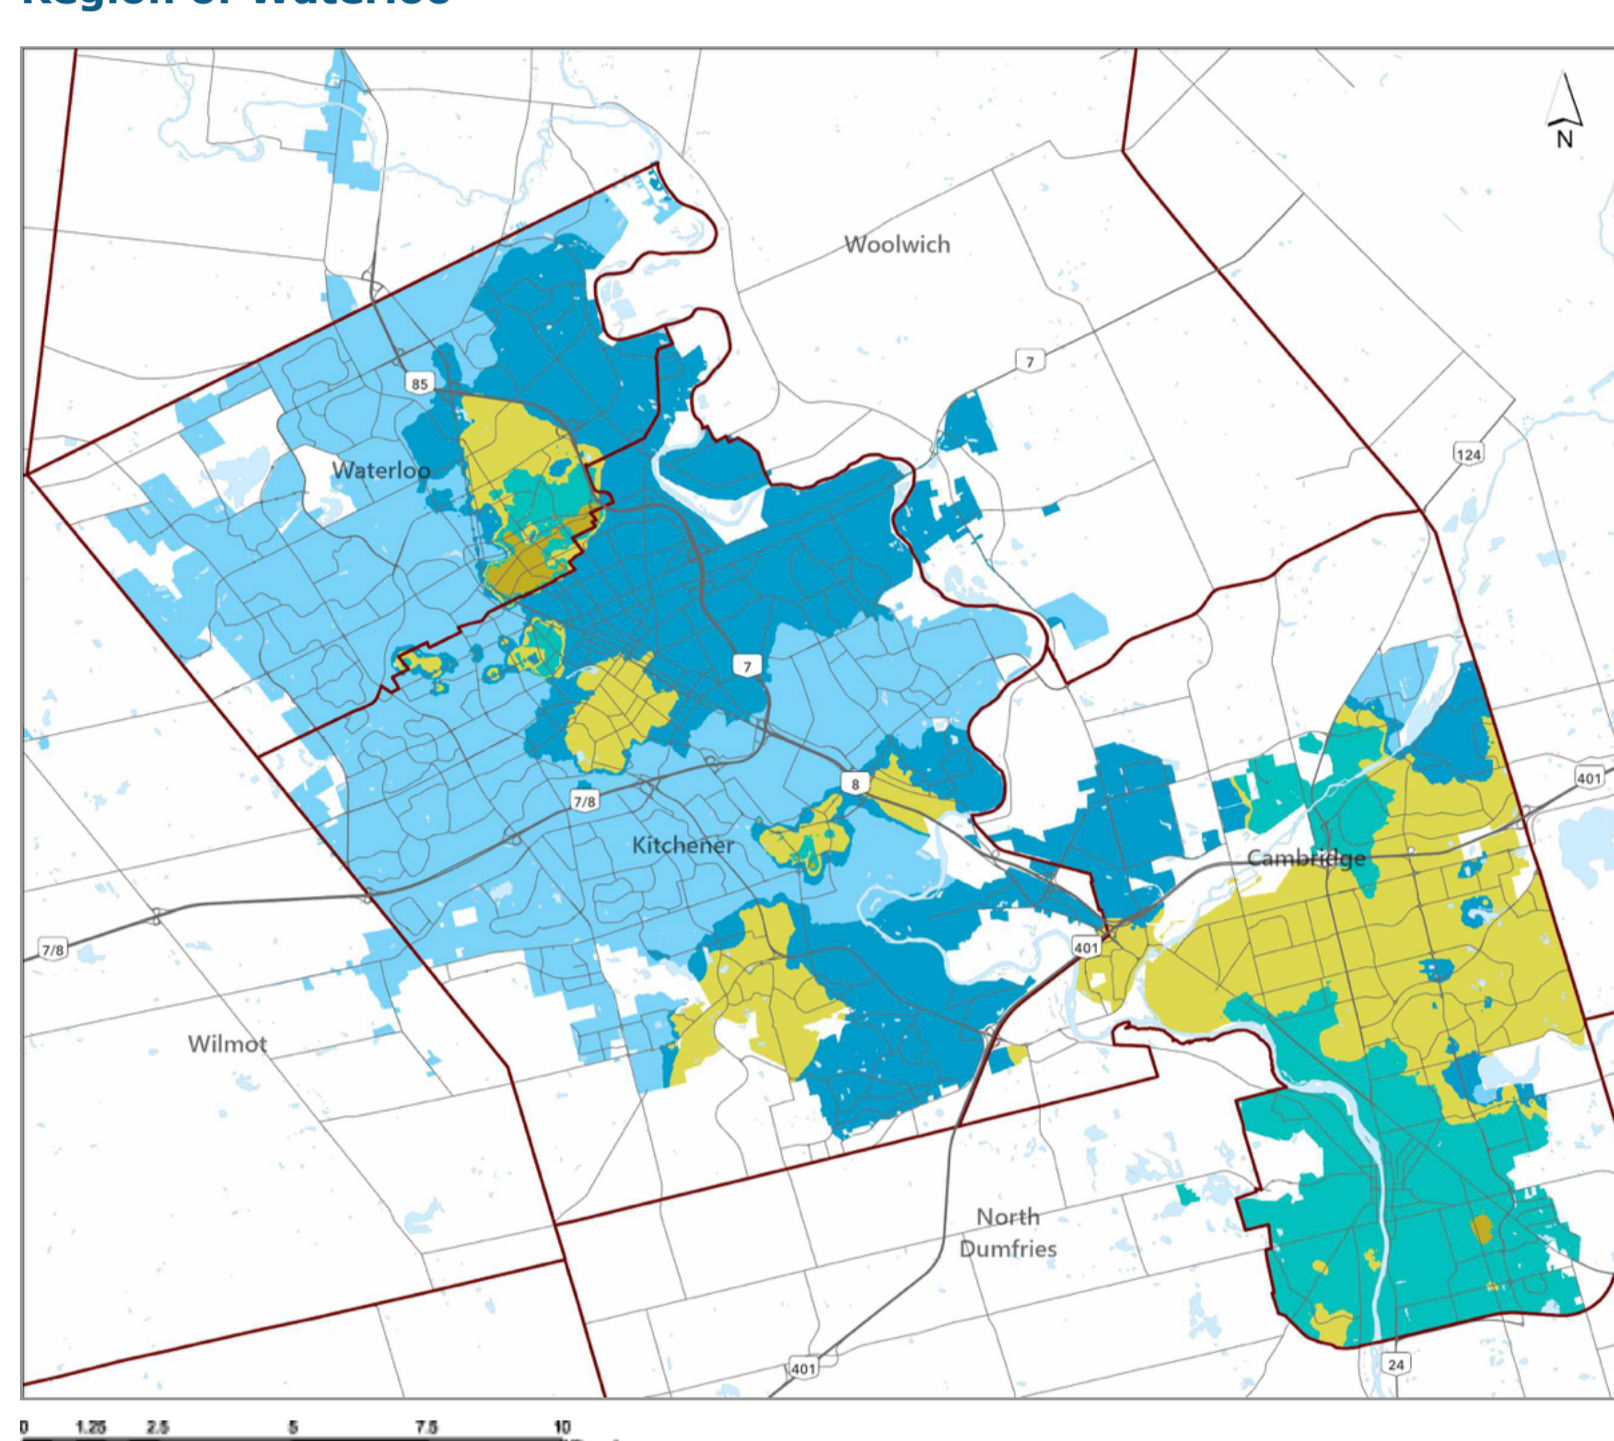

Region of Waterloo

Region of Waterloo
Water hardness
Grains per gallon (gpg)

- 17 – 20 gpg
- 20 – 24 gpg
- 24 – 28 gpg
- 32 – 36 gpg
- 36 – 38 gpg

[View larger map](#)

[Back to top](#)