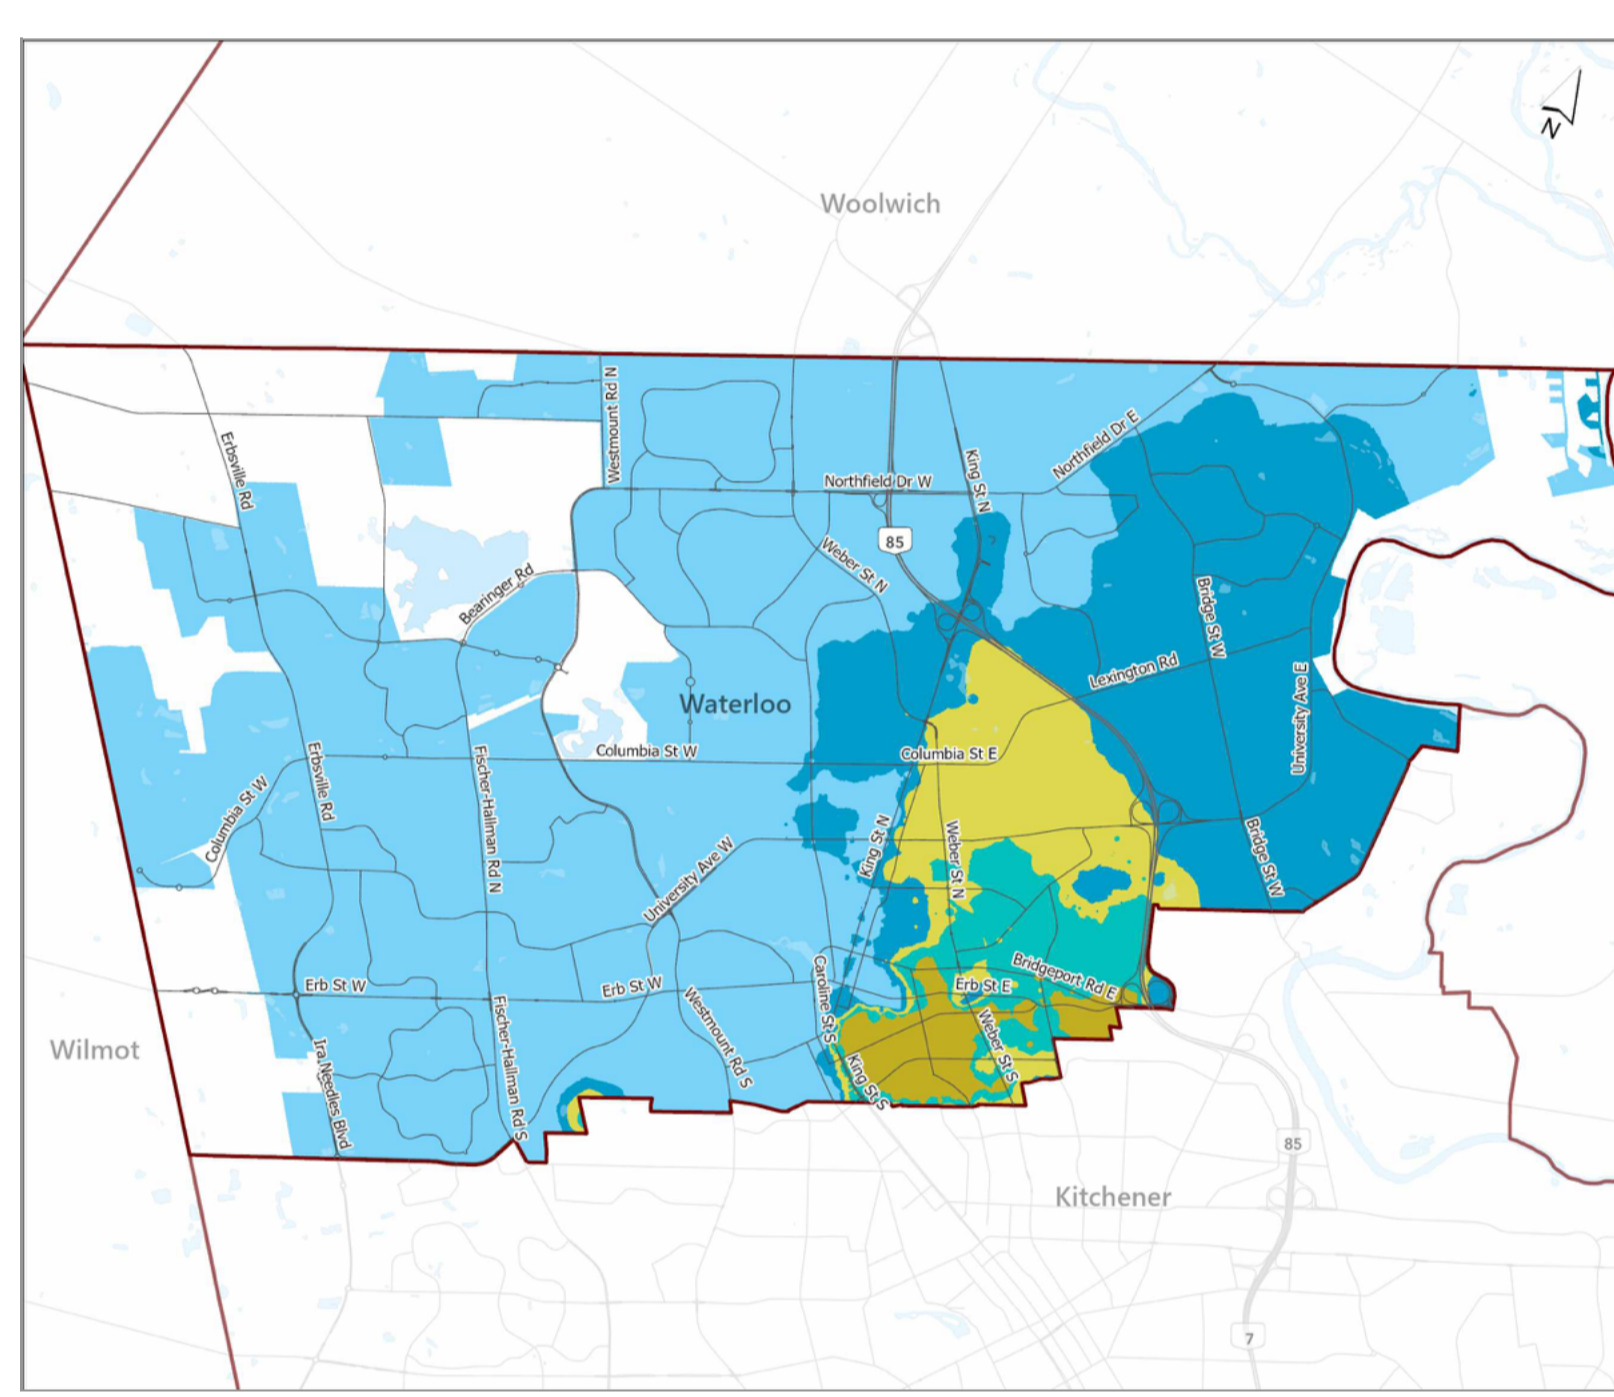

Waterloo

Waterloo
Water hardness
Grains per gallon (gpg)

- 17 – 20 gpg
- 20 – 24 gpg
- 24 – 28 gpg
- 28 – 32 gpg
- 32 – 36 gpg

[View larger map](#)

[Back to top](#)