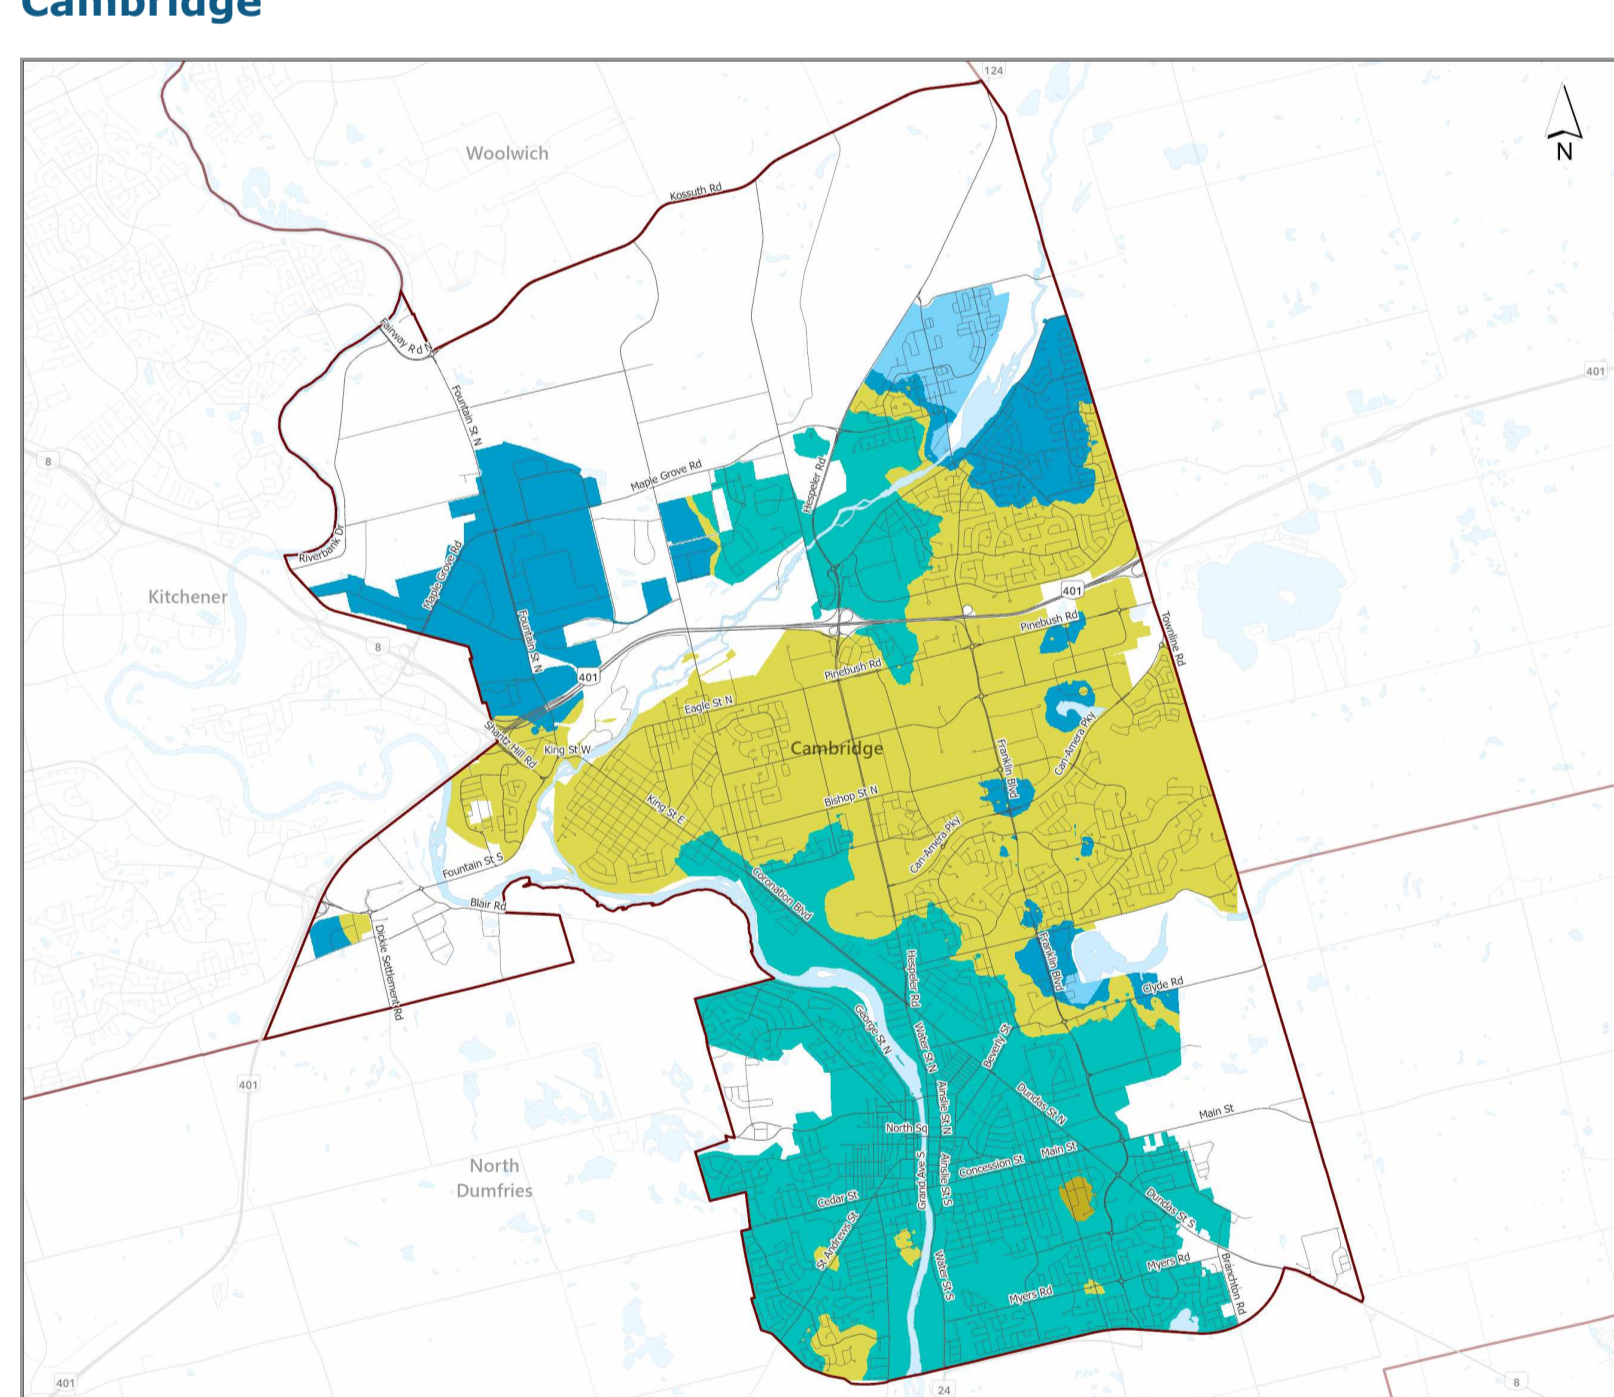

Cambridge

Cambridge
Water hardness
Grains per gallon (gpg)

- 20 – 24 gpg
- 24 – 28 gpg
- 24 – 28 gpg
- 28 – 32 gpg
- 32 – 36 gpg

[View larger map](#)

[Back to top](#)

Wellesley

Town	Water hardness Grains per gallon (gpg)
Linwood	8
St. Clements	20
Wellesley	15

Woolwich

Town	Water hardness Grains per gallon (gpg)
Breslau	25
Conestogo – East of Grand River	32
Conestogo – West of Grand River	21
Heidelberg	32
Maryhill	21
St. Jacobs – Elmira	19
West Montrose	28

Wilmot

Town	Water hardness Grains per gallon (gpg)
Baden	20
Foxboro Green	57
Mannheim Village	25
New Dundee	21
New Hamburg	19
Shingletown	21
St. Agatha	21

North Dumfries

Town	Water hardness Grains per gallon (gpg)
Ayr	21
Branchton Meadows	27
Lloyd Brown	31
Roseville	16