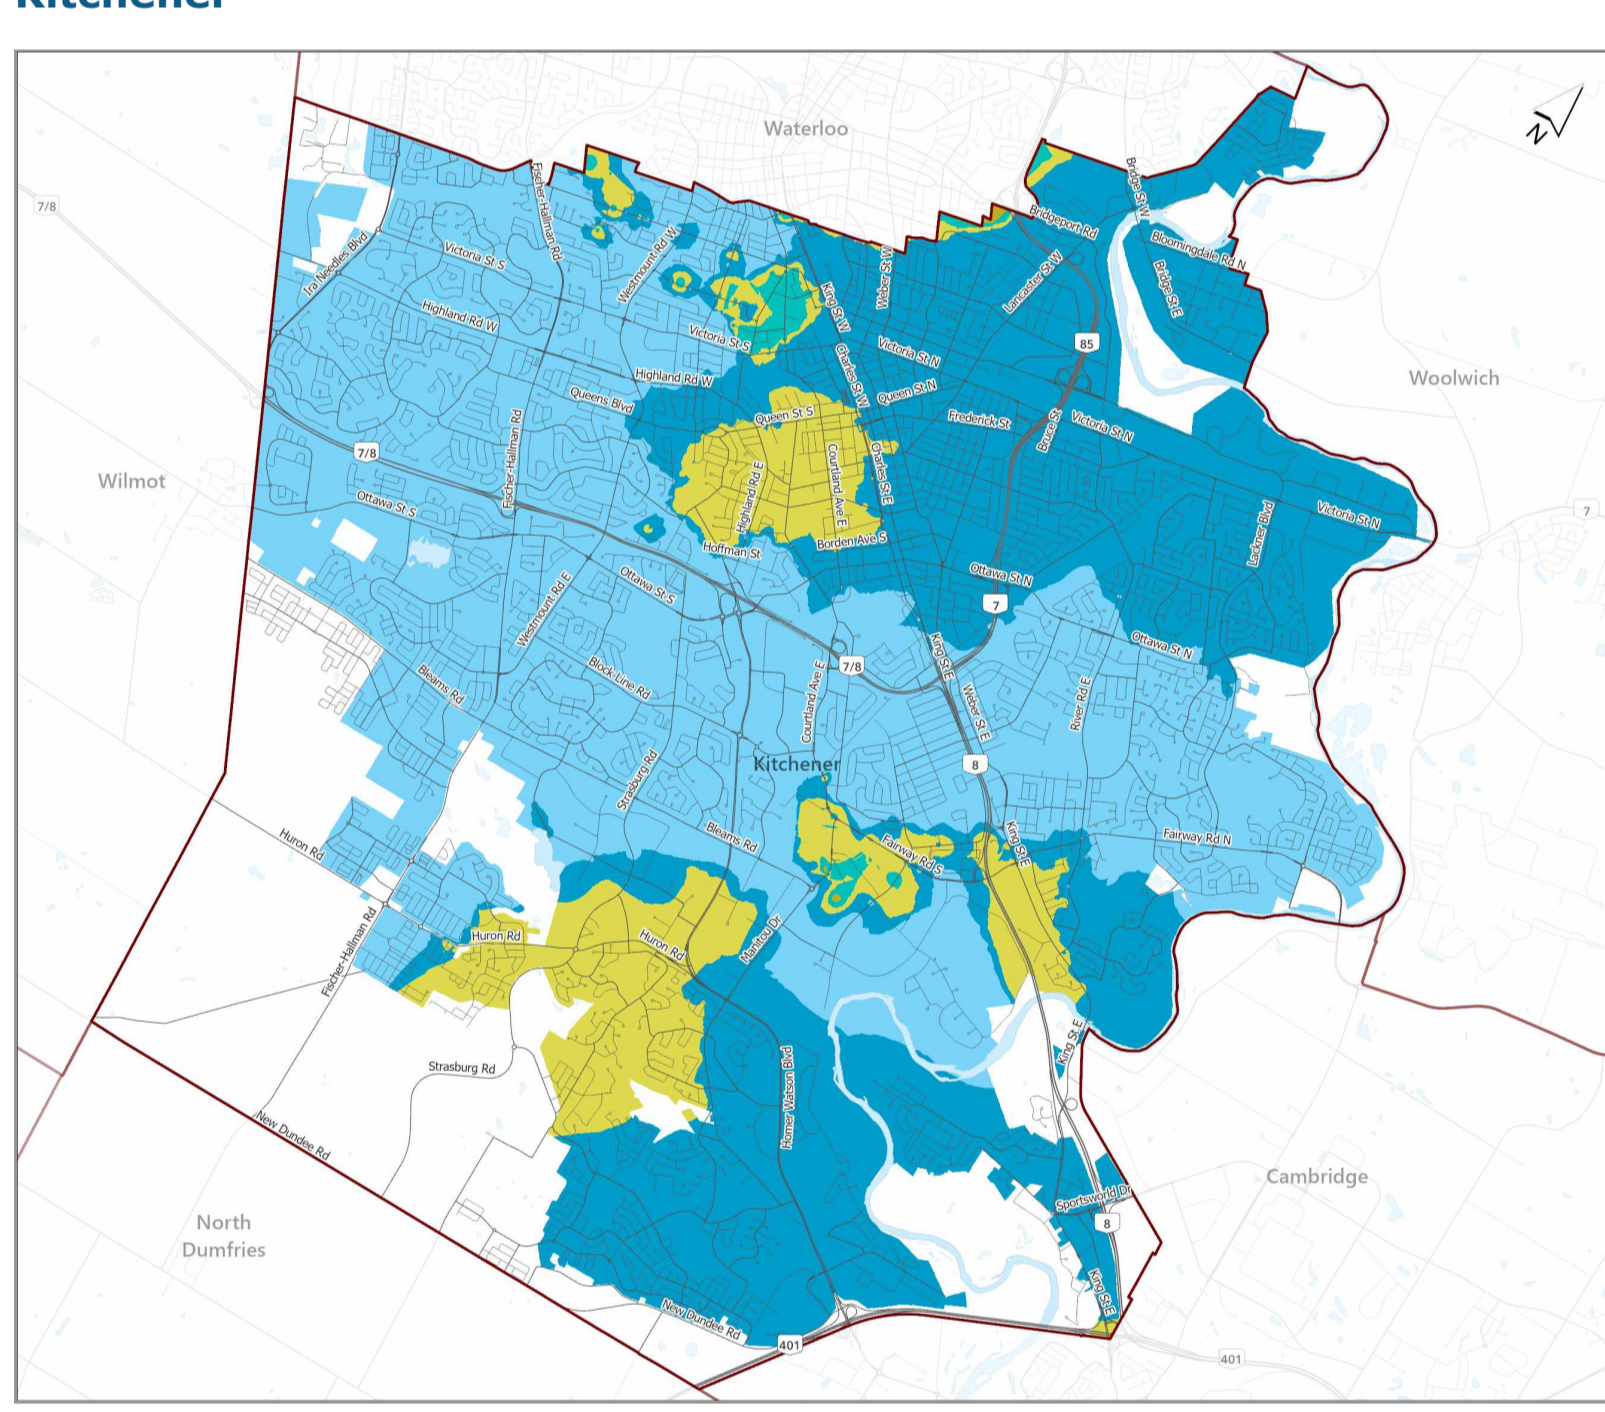

Kitchener

Kitchener
Water hardness
Grains per gallon (gpg)

- 17 – 20 gpg
- 20 – 24 gpg
- 24 – 28 gpg
- 28 – 32 gpg
- 32 – 36 gpg

[View larger map](#)

[Back to top](#)