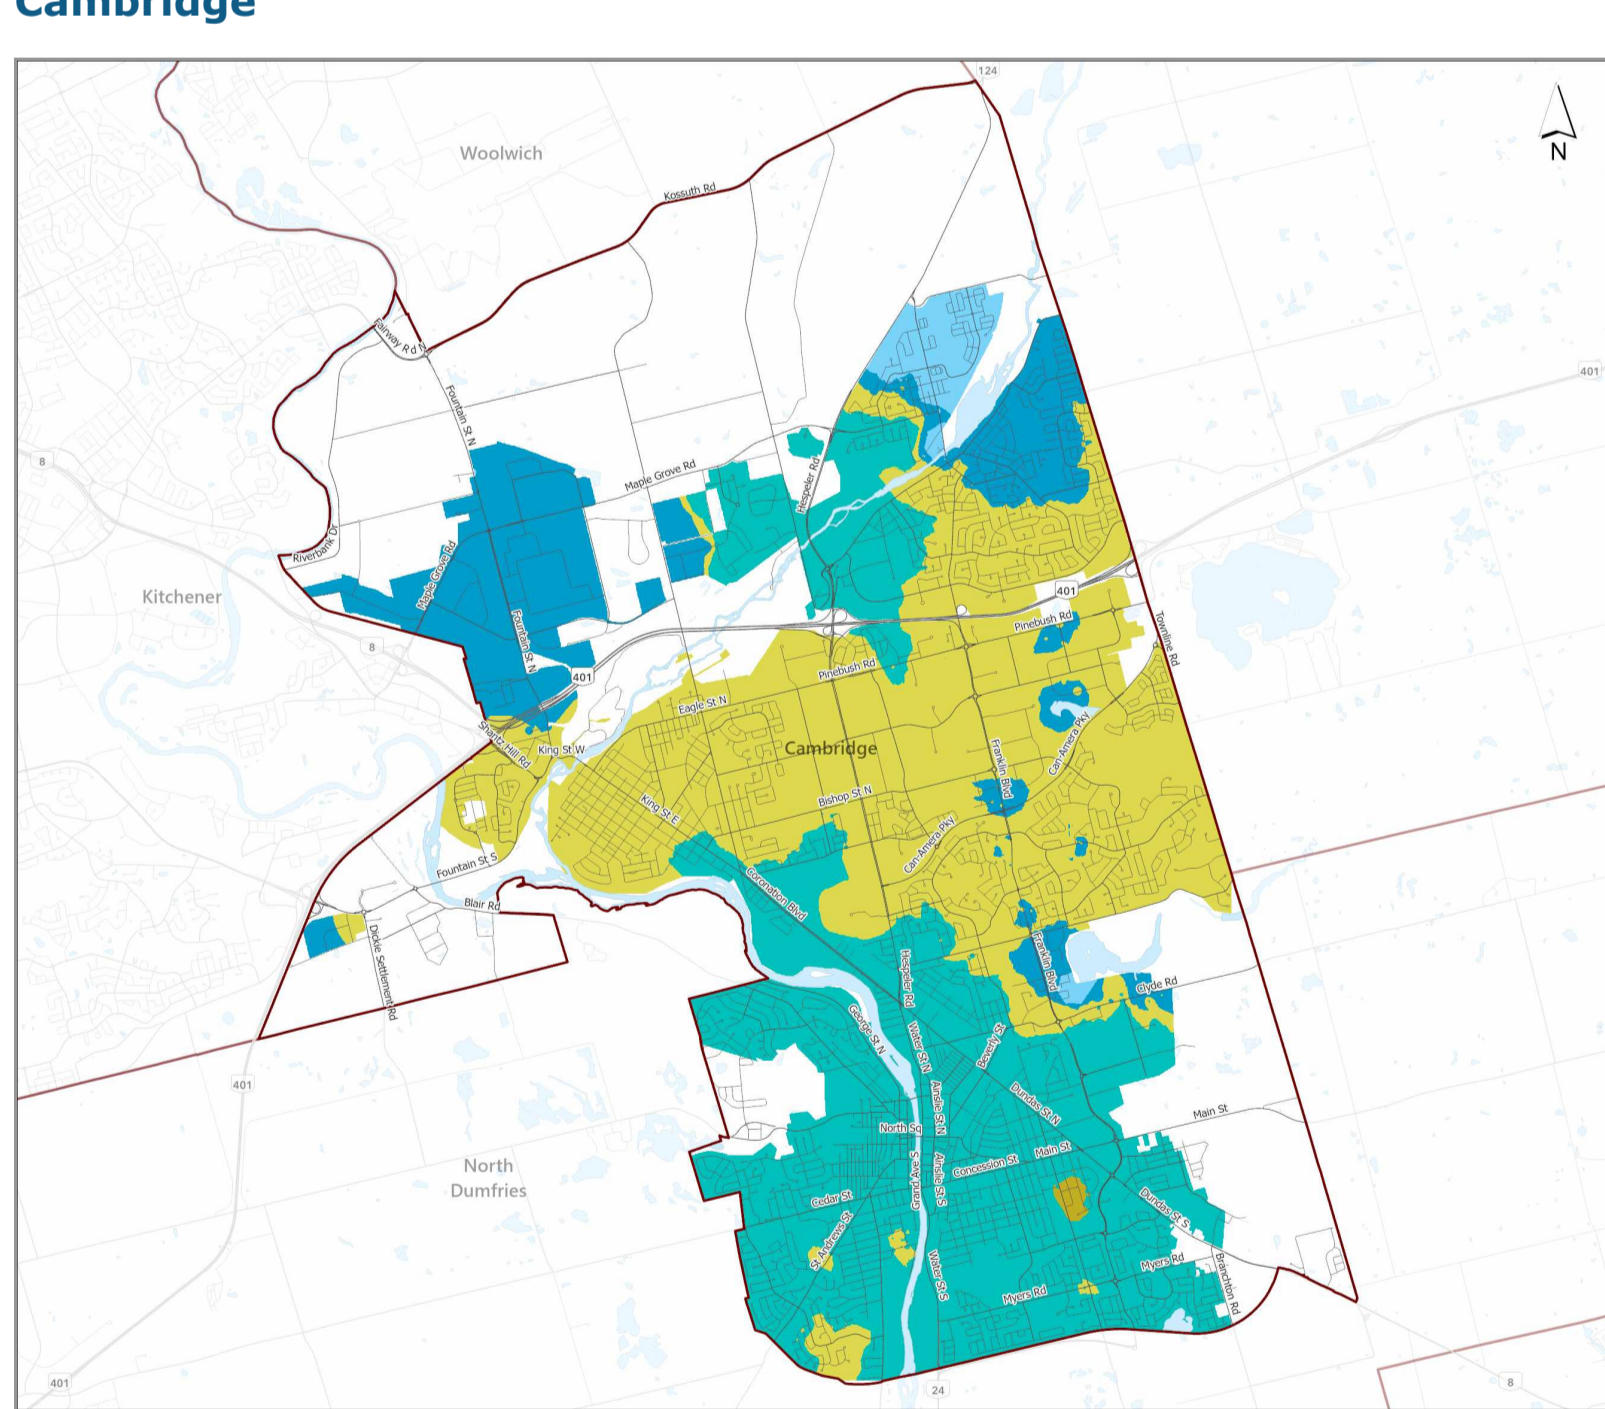

Cambridge

Cambridge
Water hardness
Grains per gallon (gpg)

- 20 – 24 gpg
- 24 – 28 gpg
- 24 – 28 gpg
- 28 – 32 gpg
- 32 – 36 gpg

[View larger map](#)

[Back to top](#)

Wellesley

Town	Water hardness Grains per gallon (gpg)
Linwood	8
St. Clements	20
Wellesley	15

Woolwich

Town	Water hardness Grains per gallon (gpg)
Breslau	25
Conestogo – East of Grand River	32
Conestogo – West of Grand River	21
Heidelberg	32
Maryhill	21
St. Jacobs – Elmira	19
West Montrose	28

Wilmot

Town	Water hardness Grains per gallon (gpg)
Baden	20
Foxboro Green	57
Mannheim Village	25
New Dundee	21
New Hamburg	19
Shingletown	21
St. Agatha	21

North Dumfries

Town	Water hardness Grains per gallon (gpg)
Ayr	21
Branchton Meadows	27
Lloyd Brown	31
Roseville	16