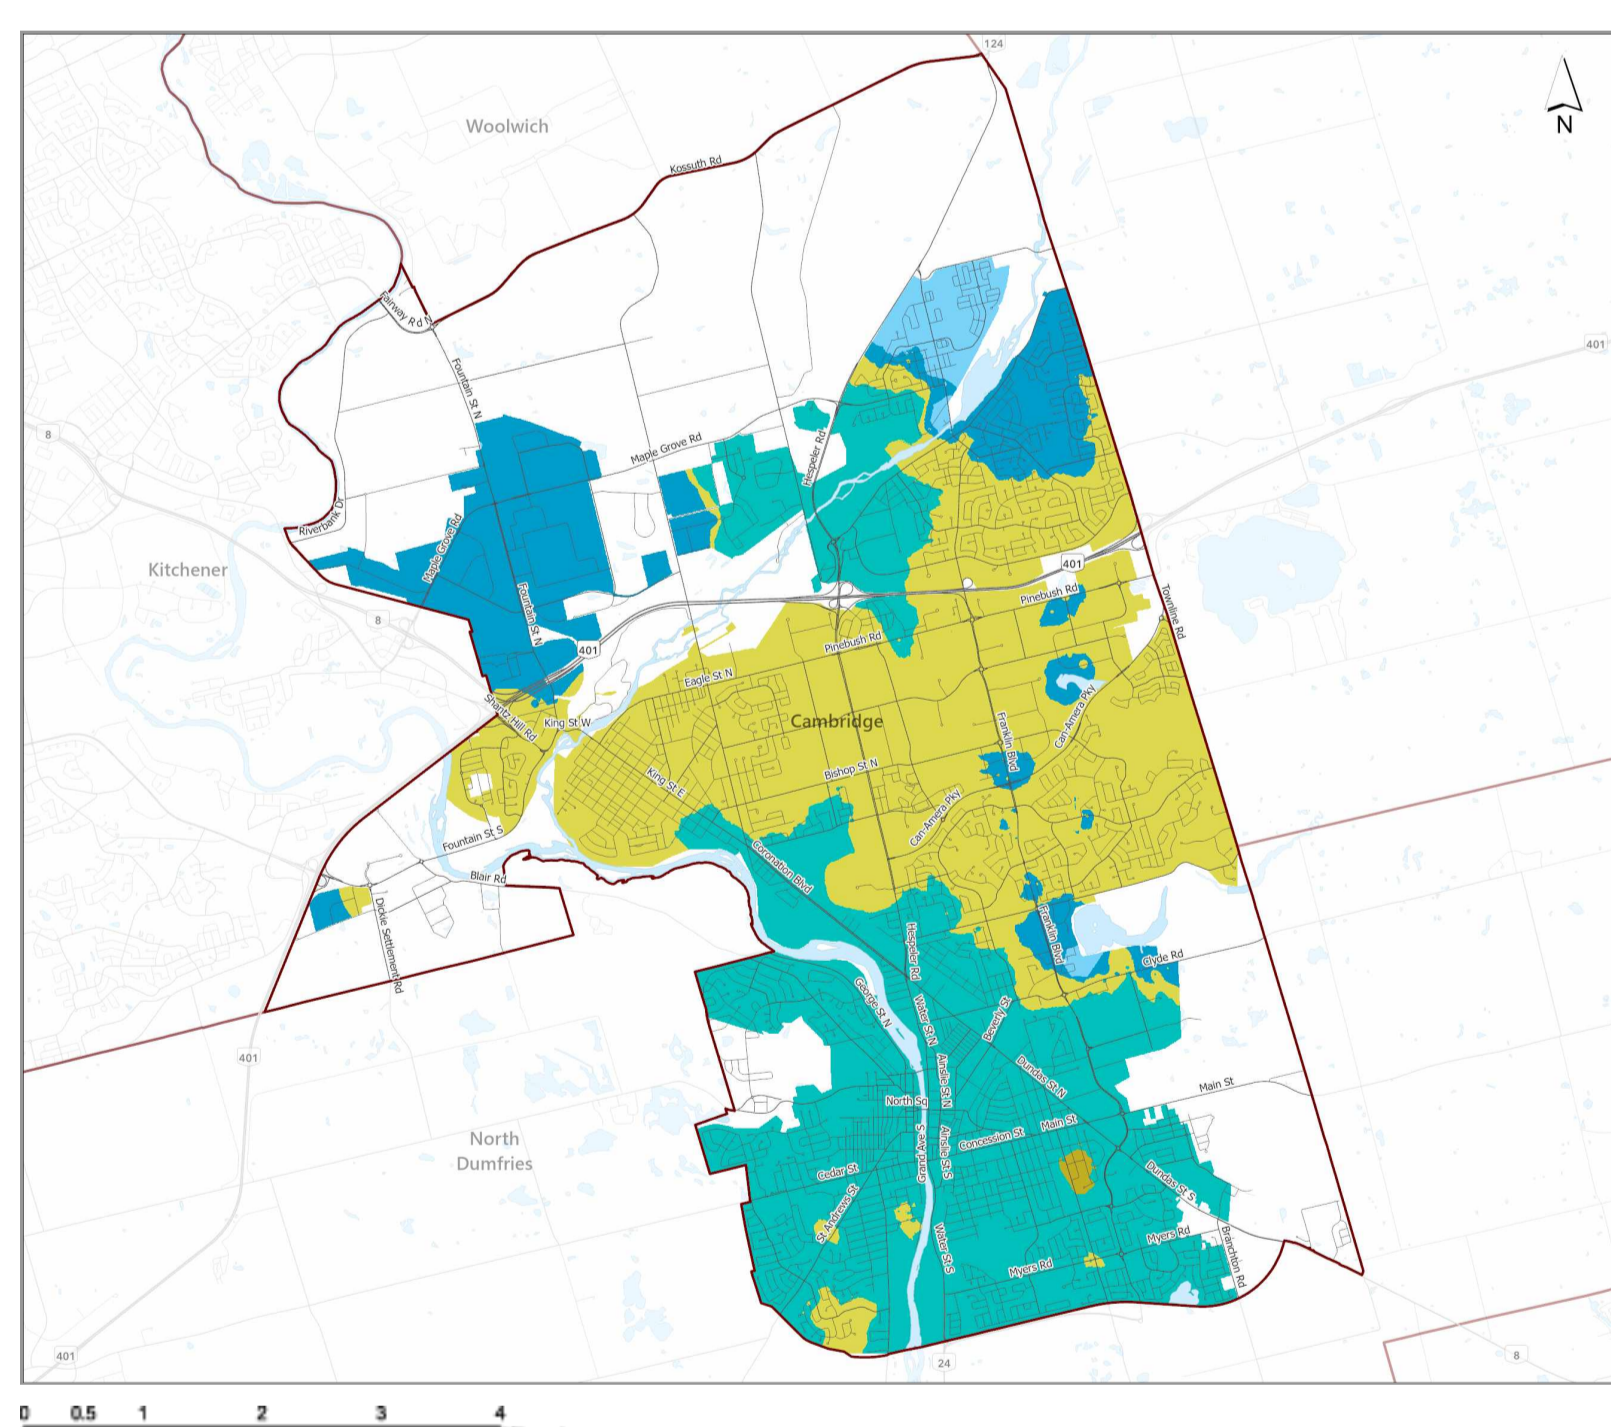

Cambridge

Cambridge
Water hardness
Grains per gallon (gpg)

- 20 – 24 gpg
- 24 – 28 gpg
- 24 – 28 gpg
- 28 – 32 gpg
- 32 – 36 gpg

[View larger map](#)

[Back to top](#)

Wellesley

Town	Water hardness Grains per gallon (gpg)
Linwood	8
St. Clements	20
Wellesley	15

Woolwich

Town	Water hardness Grains per gallon (gpg)
Breslau	25
Conestogo – East of Grand River	32
Conestogo – West of Grand River	21
Heidelberg	32
Maryhill	21
St. Jacobs – Elmira	19
West Montrose	28

Wilmot

Town	Water hardness Grains per gallon (gpg)
Baden	20
Foxboro Green	57
Mannheim Village	25
New Dundee	21
New Hamburg	19
Shingletown	21
St. Agatha	21

North Dumfries

Town	Water hardness Grains per gallon (gpg)
Ayr	21
Branchton Meadows	27
Lloyd Brown	31
Roseville	16