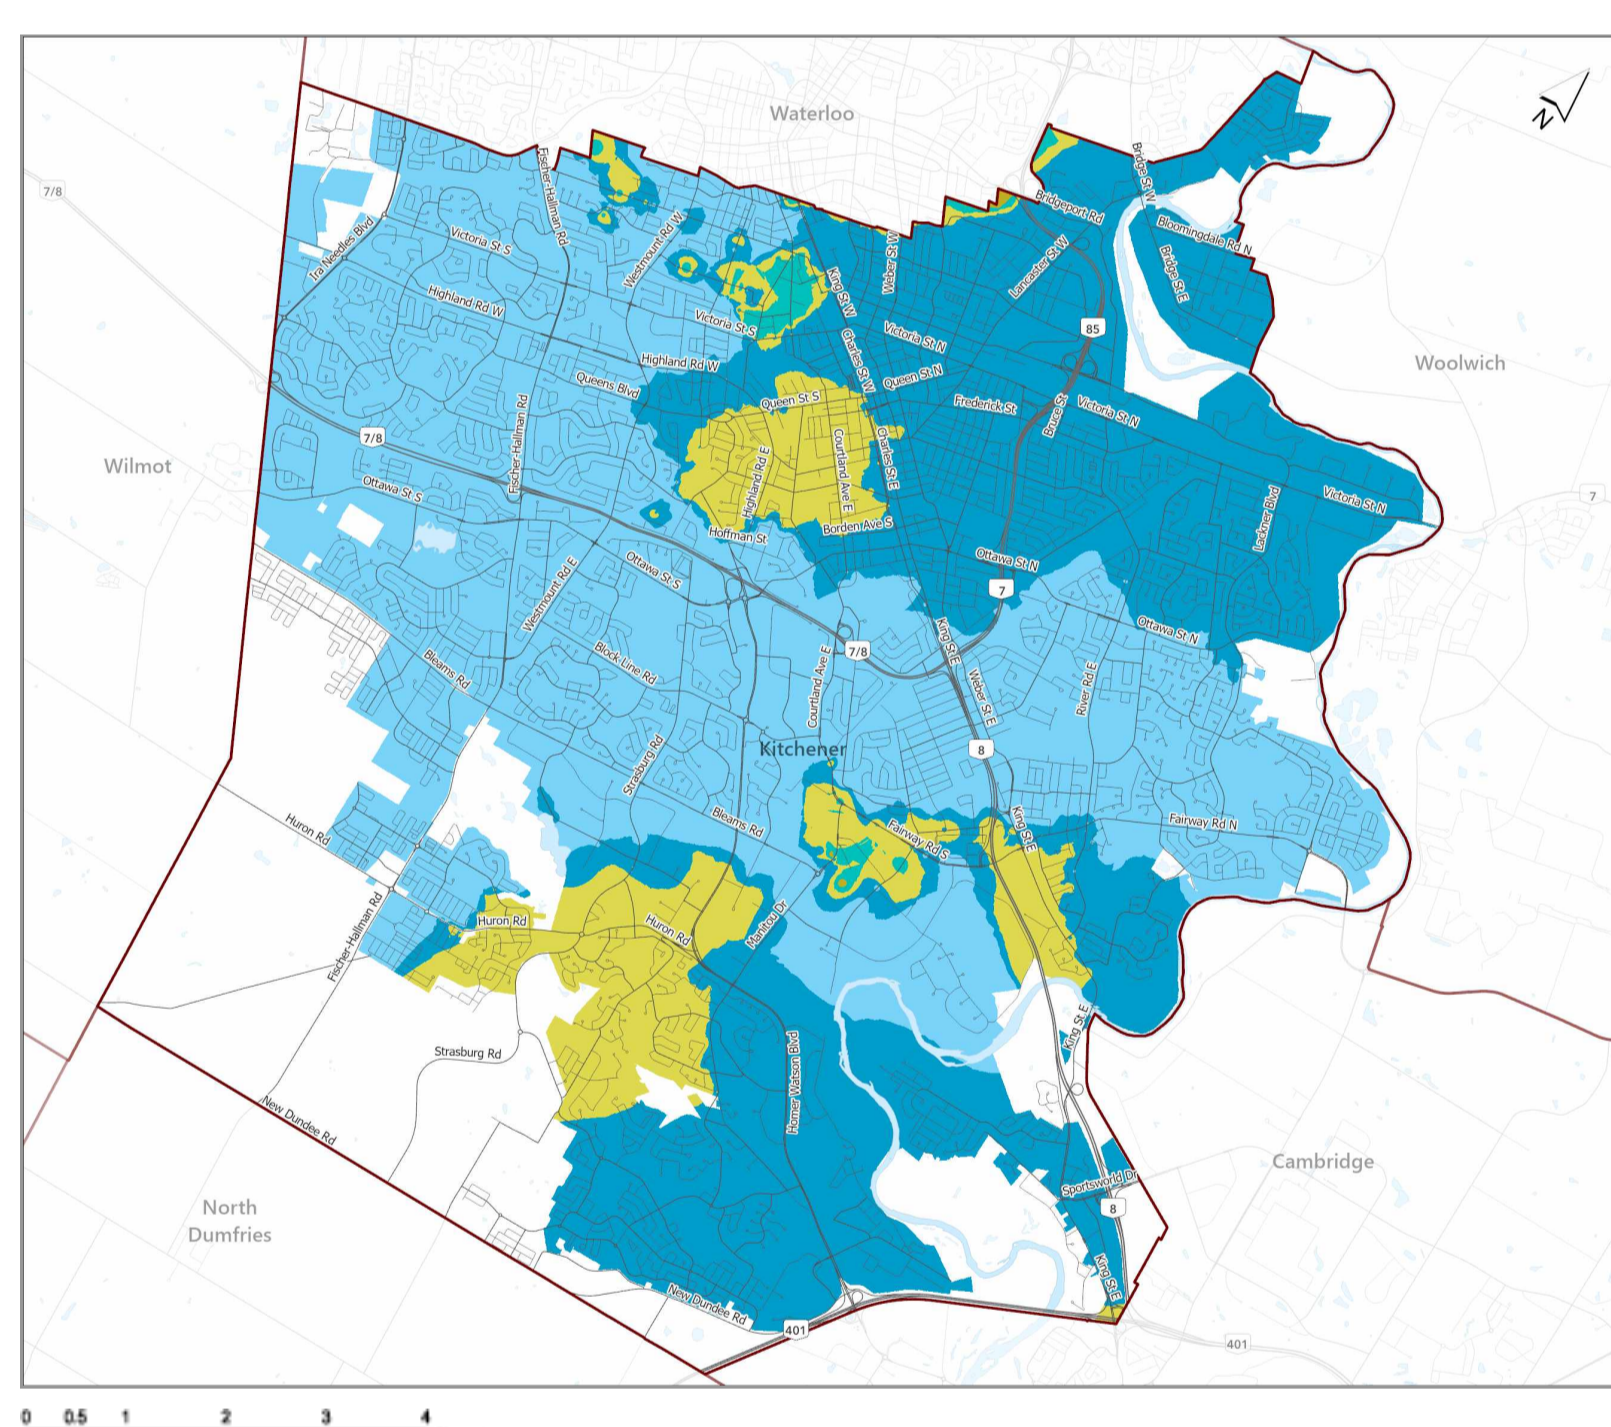

Kitchener

Kitchener
Water hardness
Grains per gallon (gpg)

- 17 – 20 gpg
- 20 – 24 gpg
- 24 – 28 gpg
- 28 – 32 gpg
- 32 – 36 gpg

[View larger map](#)

[Back to top](#)