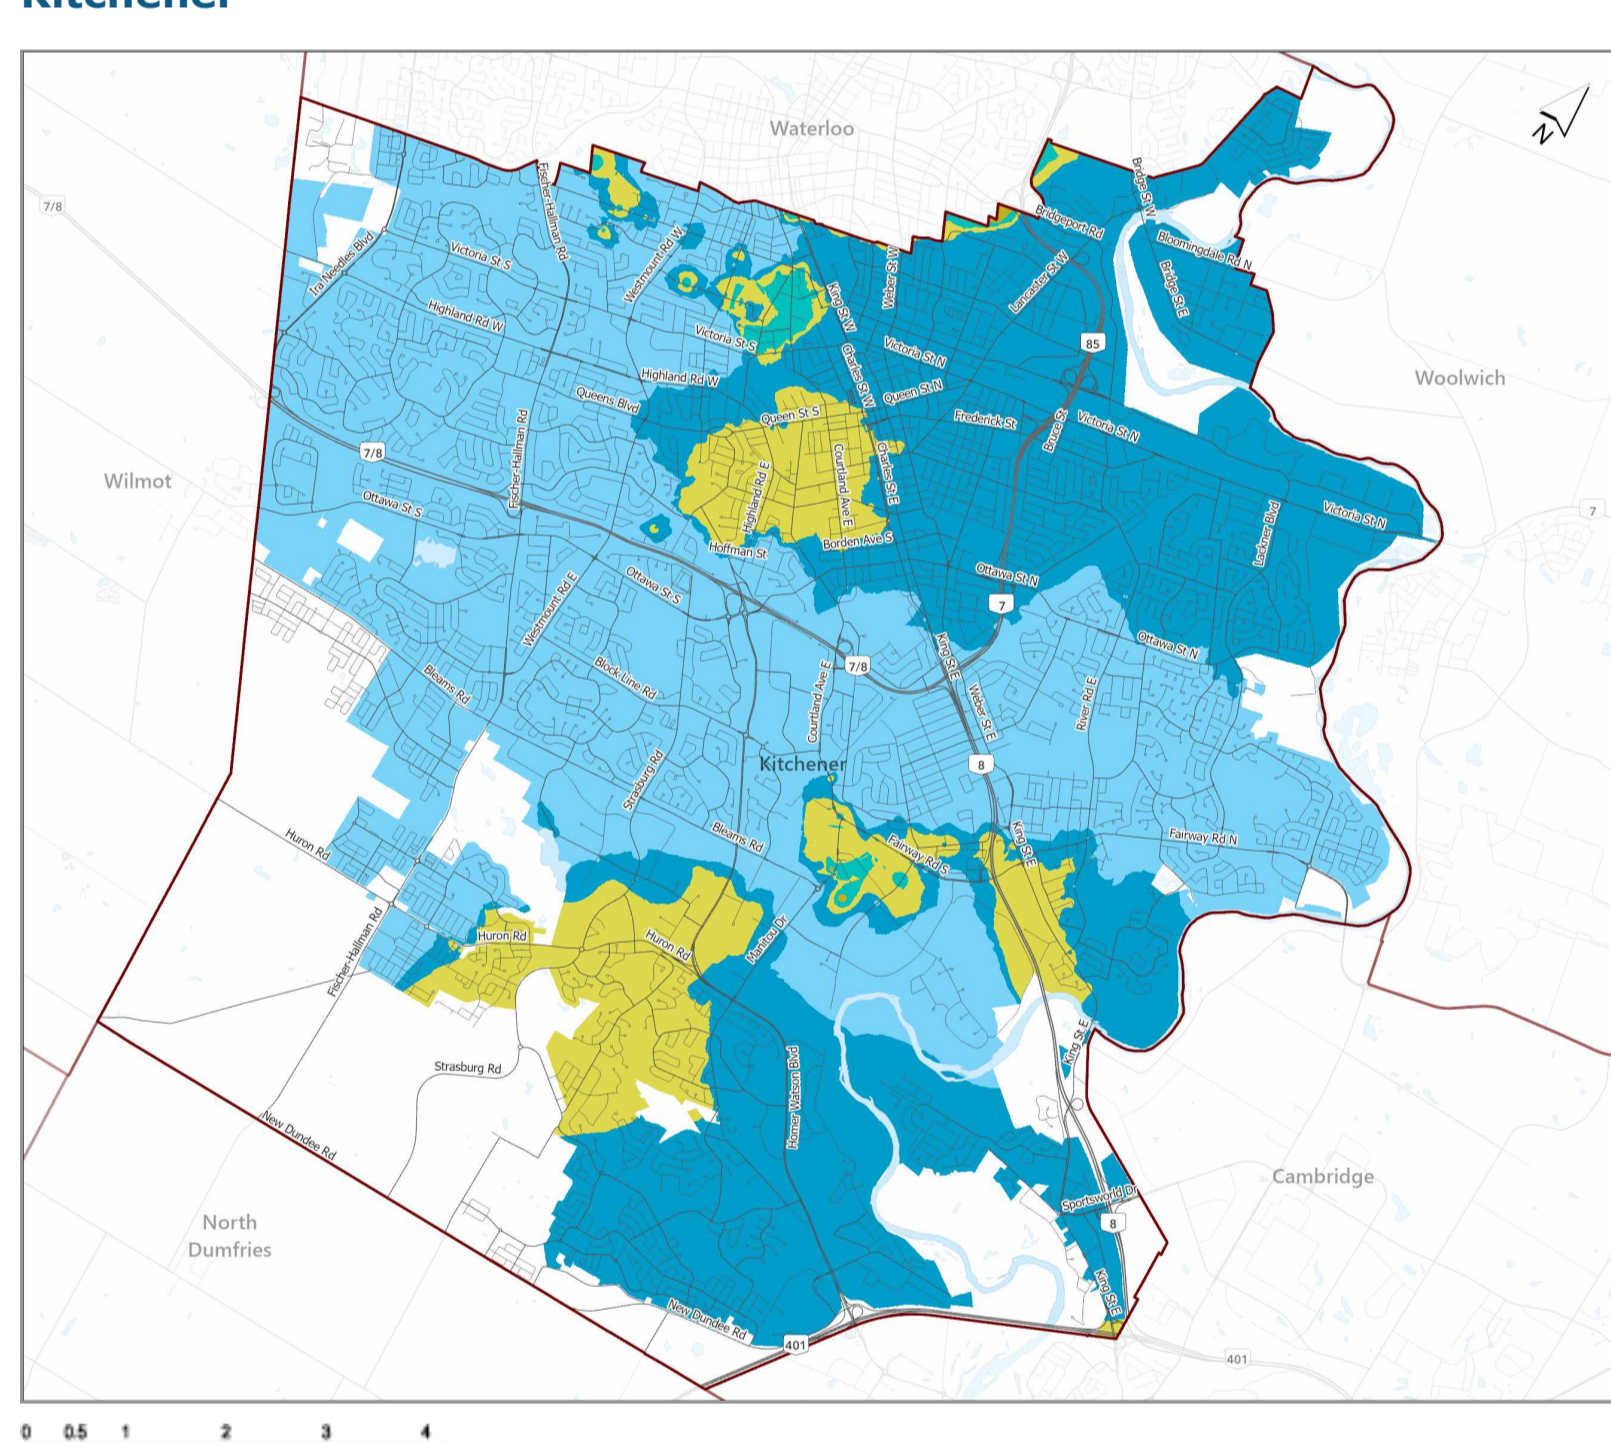

Kitchener

Kitchener
Water hardness
Grains per gallon (gpg)

- 17 – 20 gpg
- 20 – 24 gpg
- 24 – 28 gpg
- 28 – 32 gpg
- 32 – 36 gpg

[View larger map](#)

[Back to top](#)