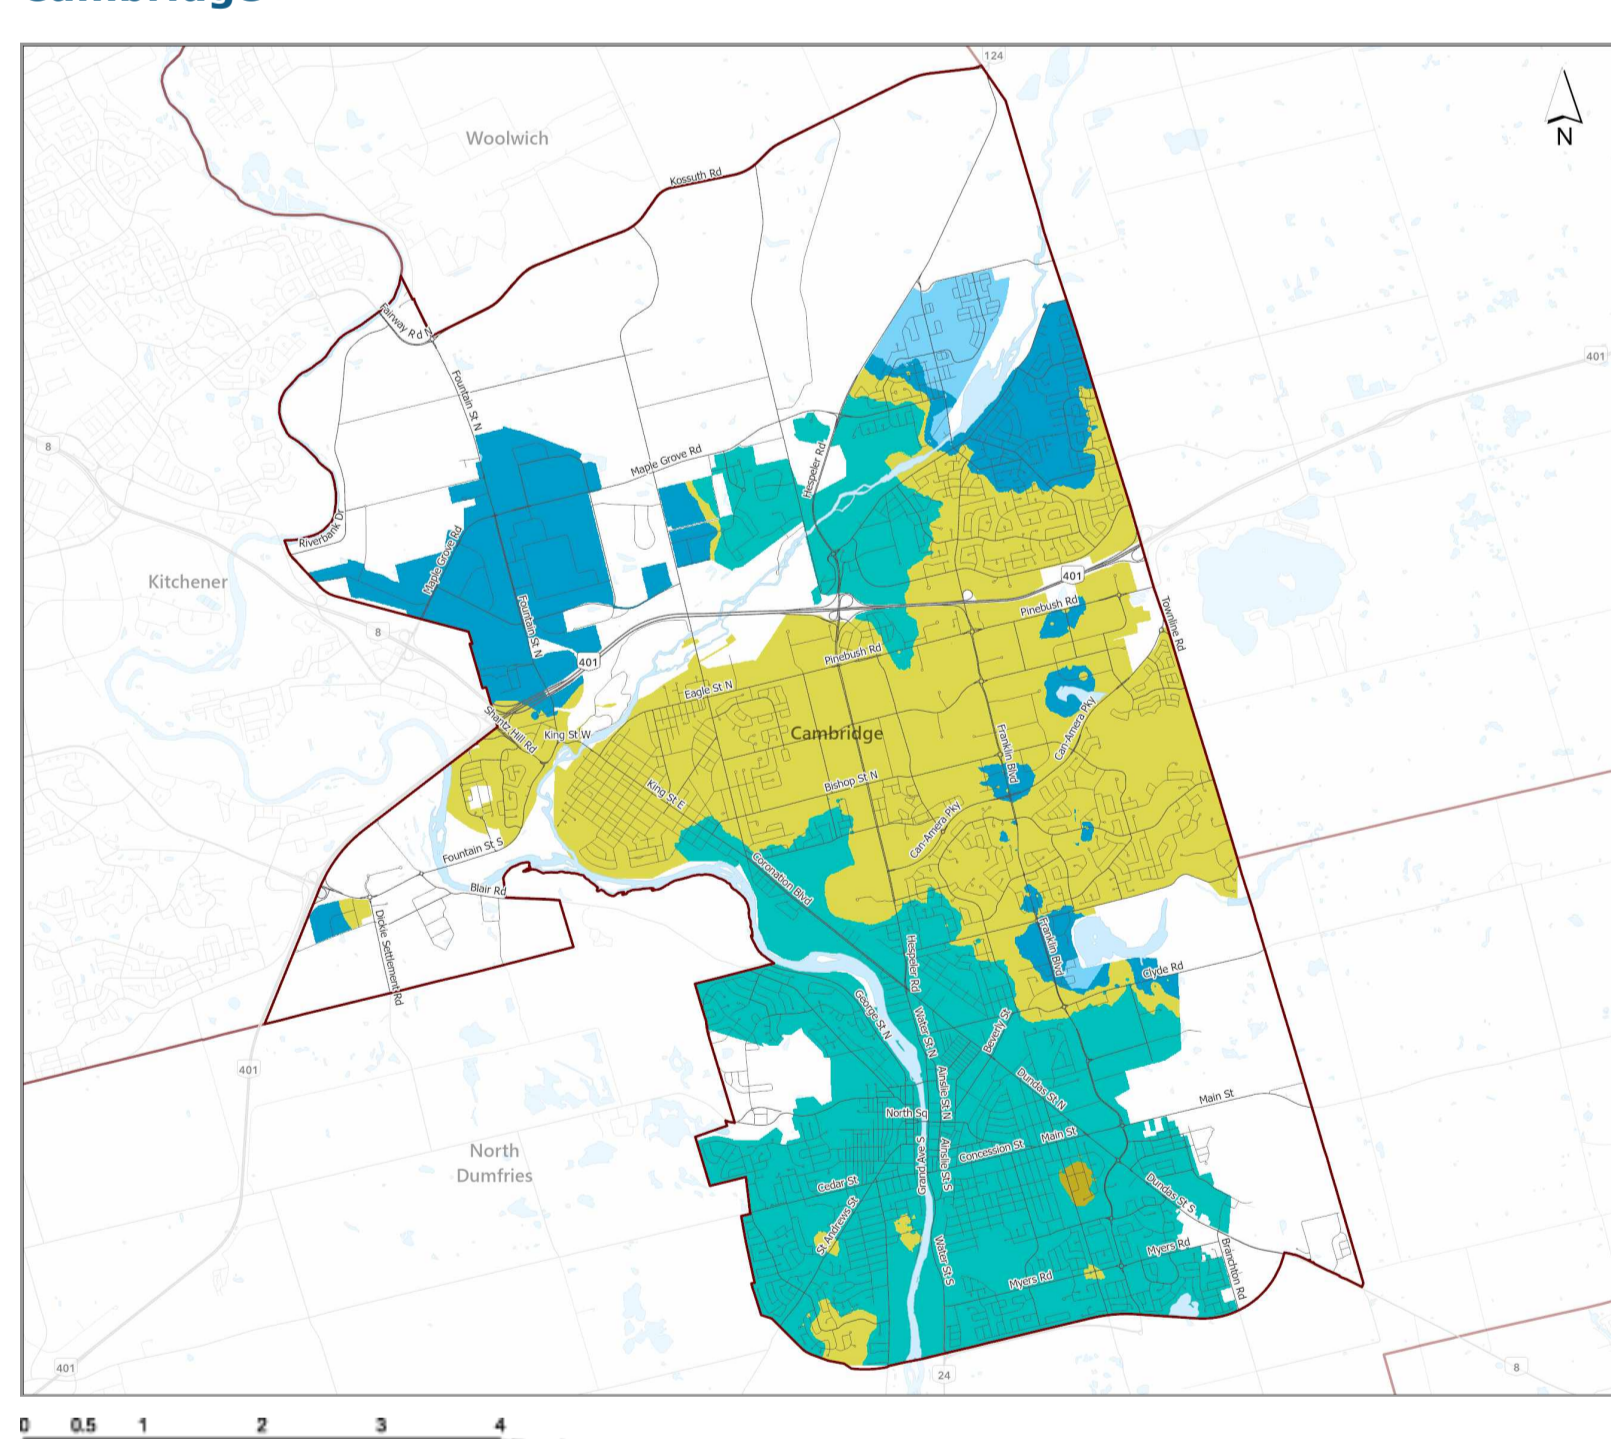

Cambridge

Cambridge
Water hardness
Grains per gallon (gpg)

- 20 – 24 gpg
- 24 – 28 gpg
- 24 – 28 gpg
- 28 – 32 gpg
- 32 – 36 gpg

[View larger map](#)

[Back to top](#)

Wellesley

Town	Water hardness Grains per gallon (gpg)
Linwood	8
St. Clements	20
Wellesley	15

Woolwich

Town	Water hardness Grains per gallon (gpg)
Breslau	25
Conestogo – East of Grand River	32
Conestogo – West of Grand River	21
Heidelberg	32
Maryhill	21
St. Jacobs – Elmira	19
West Montrose	28

Wilmot

Town	Water hardness Grains per gallon (gpg)
Baden	20
Foxboro Green	57
Mannheim Village	25
New Dundee	21
New Hamburg	19
Shingletown	21
St. Agatha	21

North Dumfries

Town	Water hardness Grains per gallon (gpg)
Ayr	21
Branchton Meadows	27
Lloyd Brown	31
Roseville	16