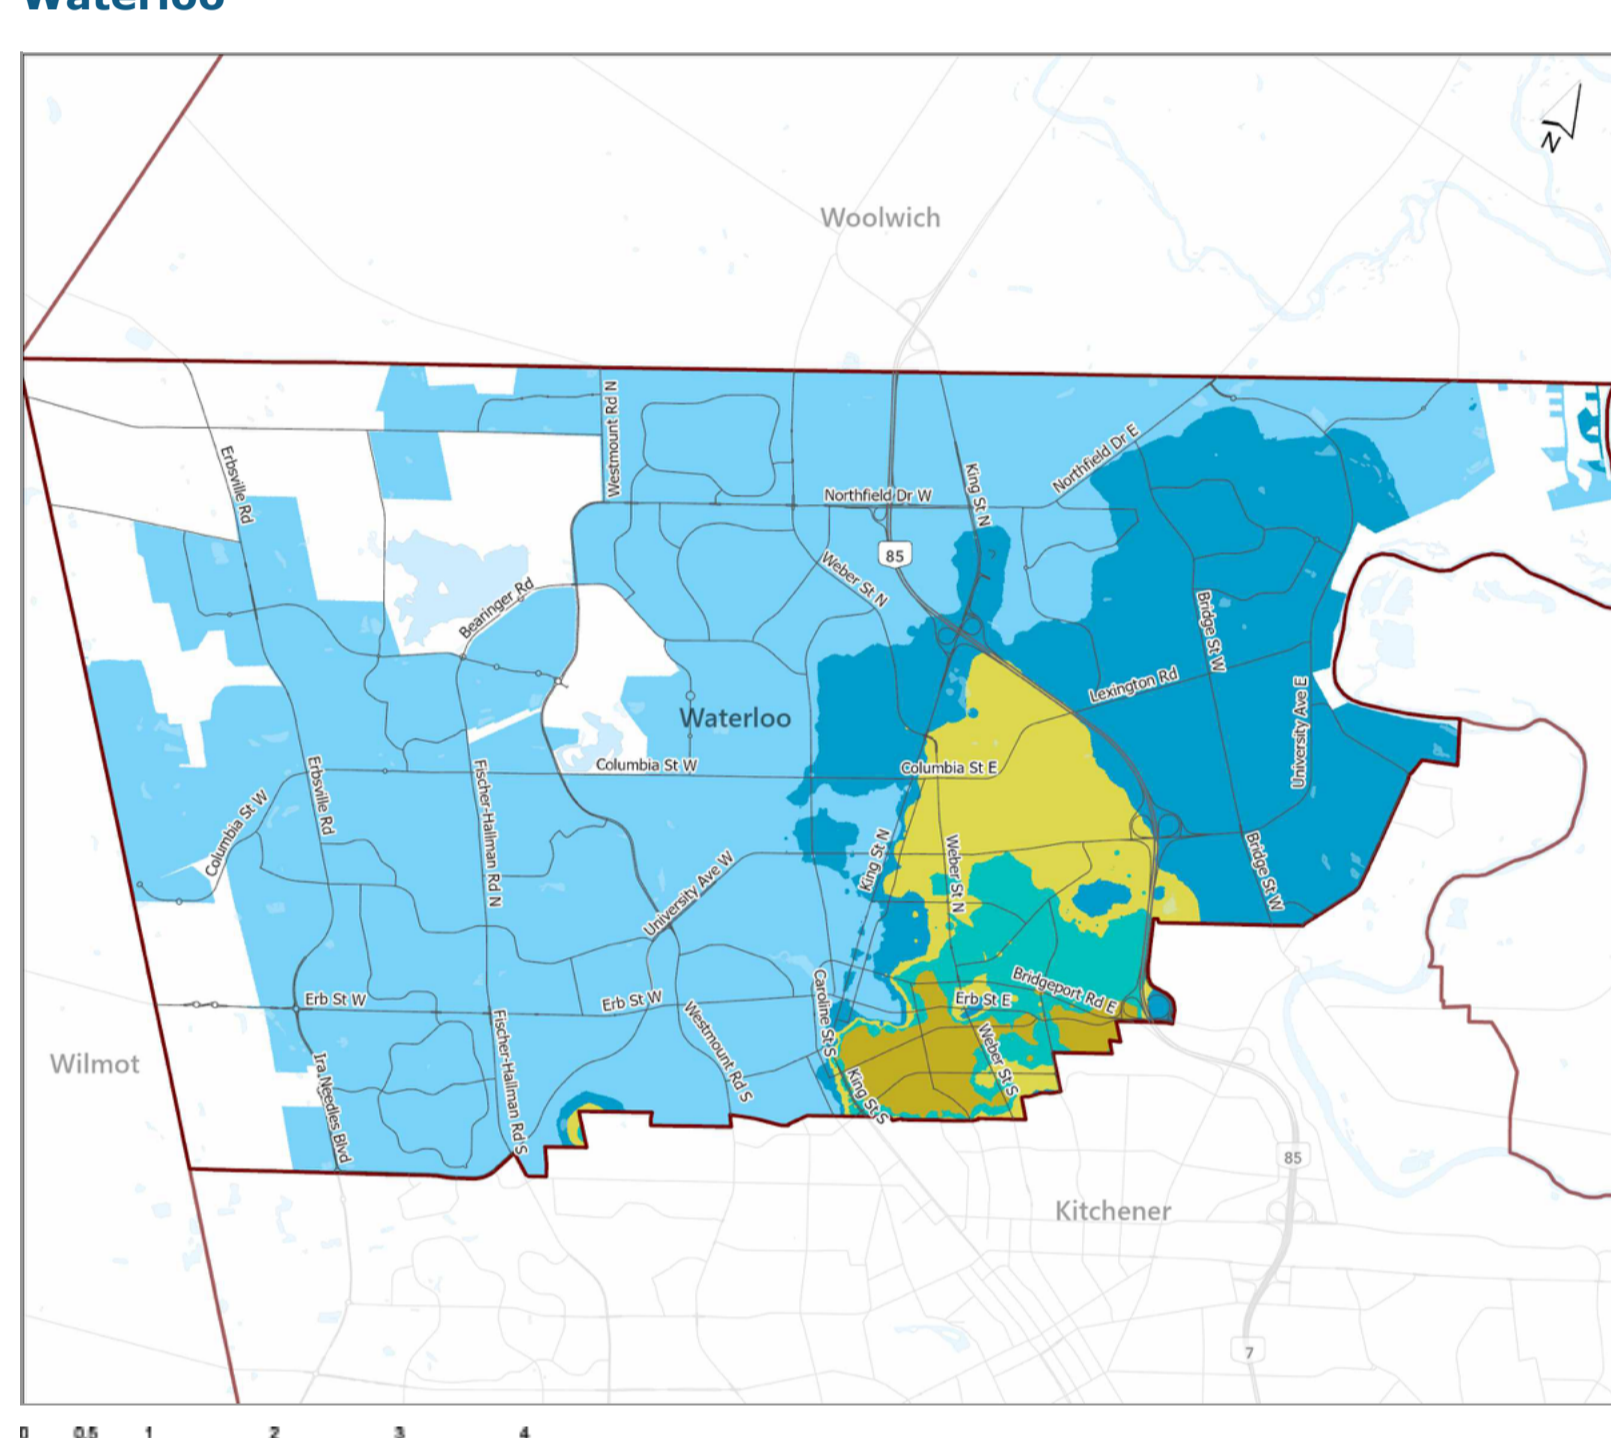

Waterloo

Waterloo
Water hardness
Grains per gallon (gpg)

- 17 – 20 gpg
- 20 – 24 gpg
- 24 – 28 gpg
- 28 – 32 gpg
- 32 – 36 gpg

[View larger map](#)

[Back to top](#)