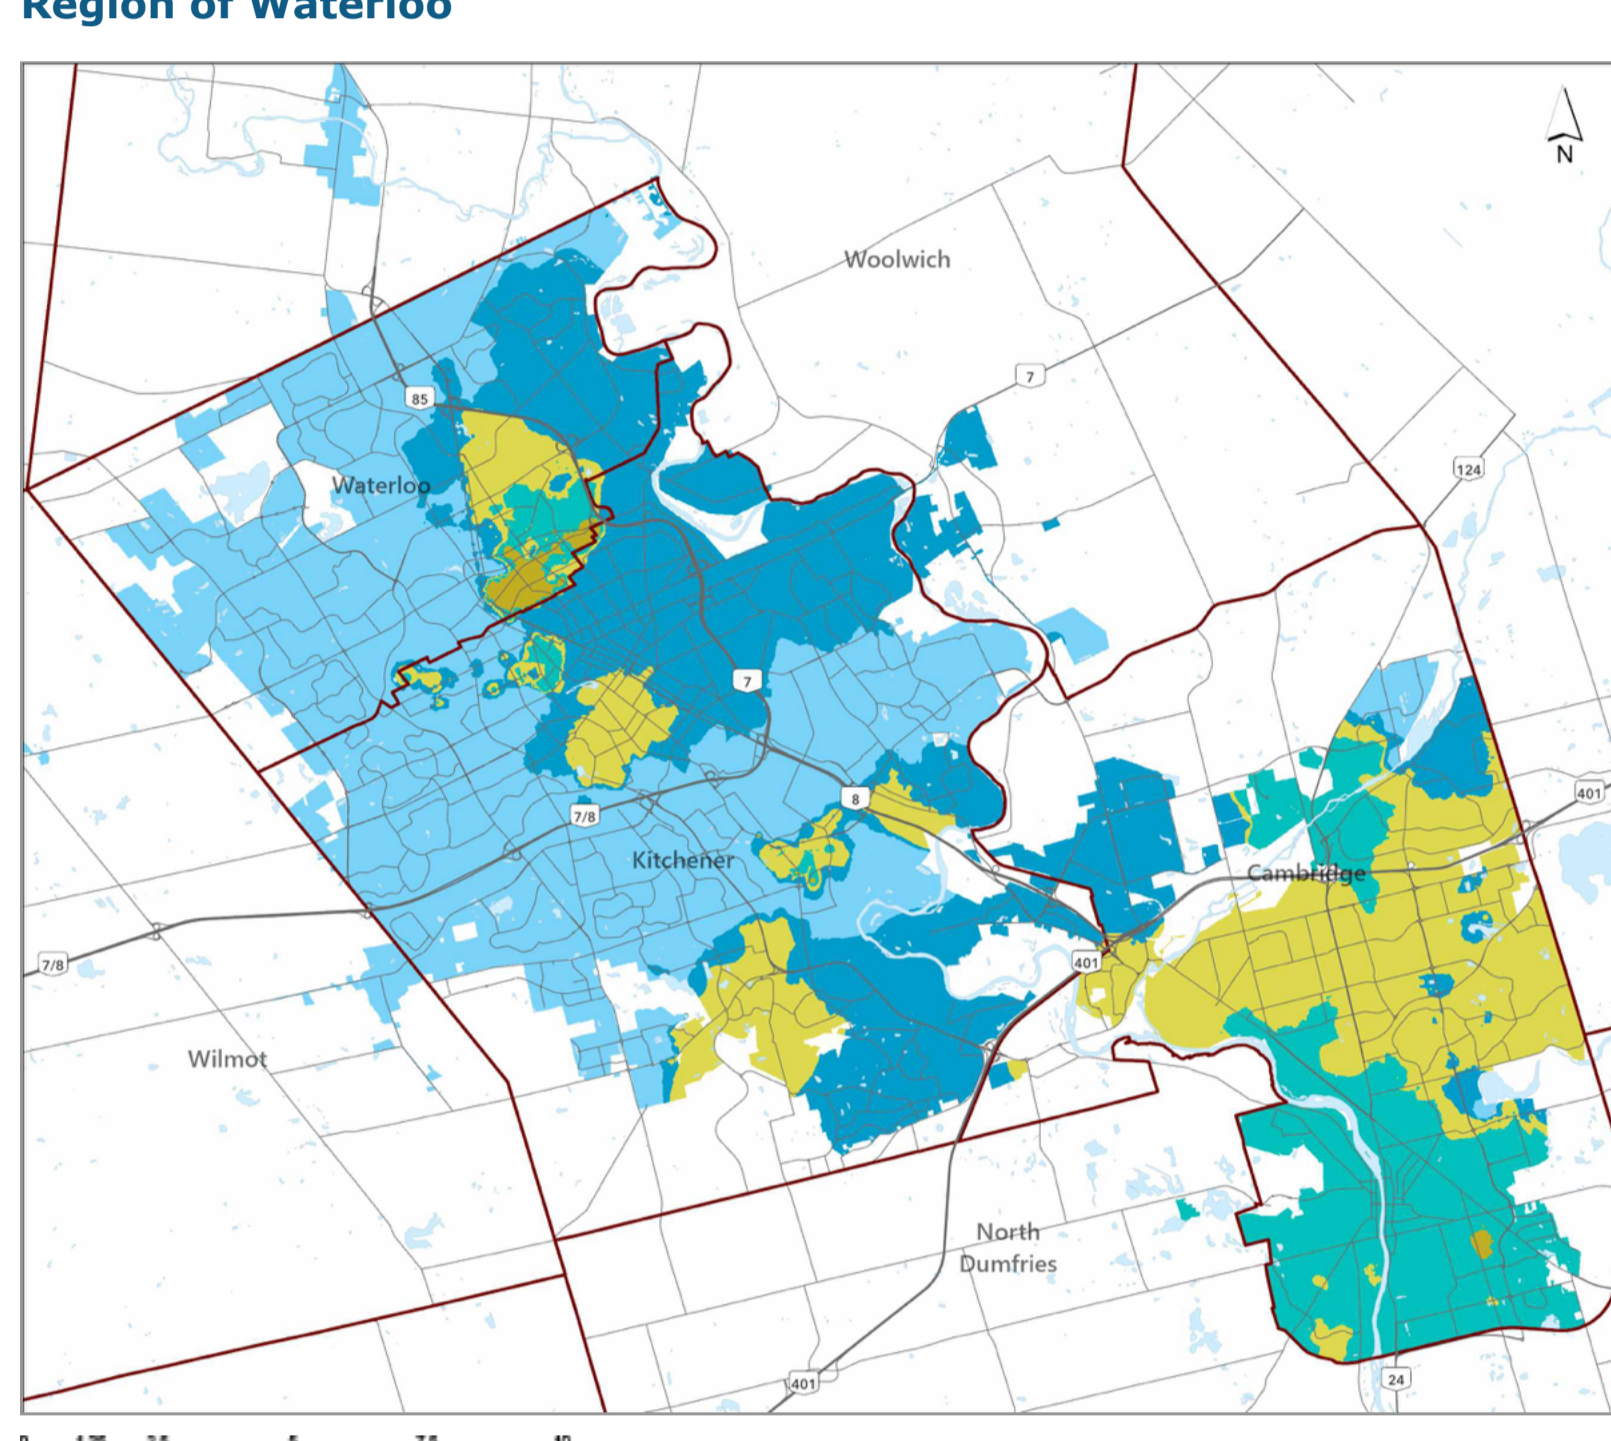

Region of Waterloo

Region of Waterloo
Water hardness
Grains per gallon (gpg)

- 17 – 20 gpg
- 20 – 24 gpg
- 24 – 28 gpg
- 32 – 36 gpg
- 36 – 38 gpg

[View larger map](#)

[Back to top](#)