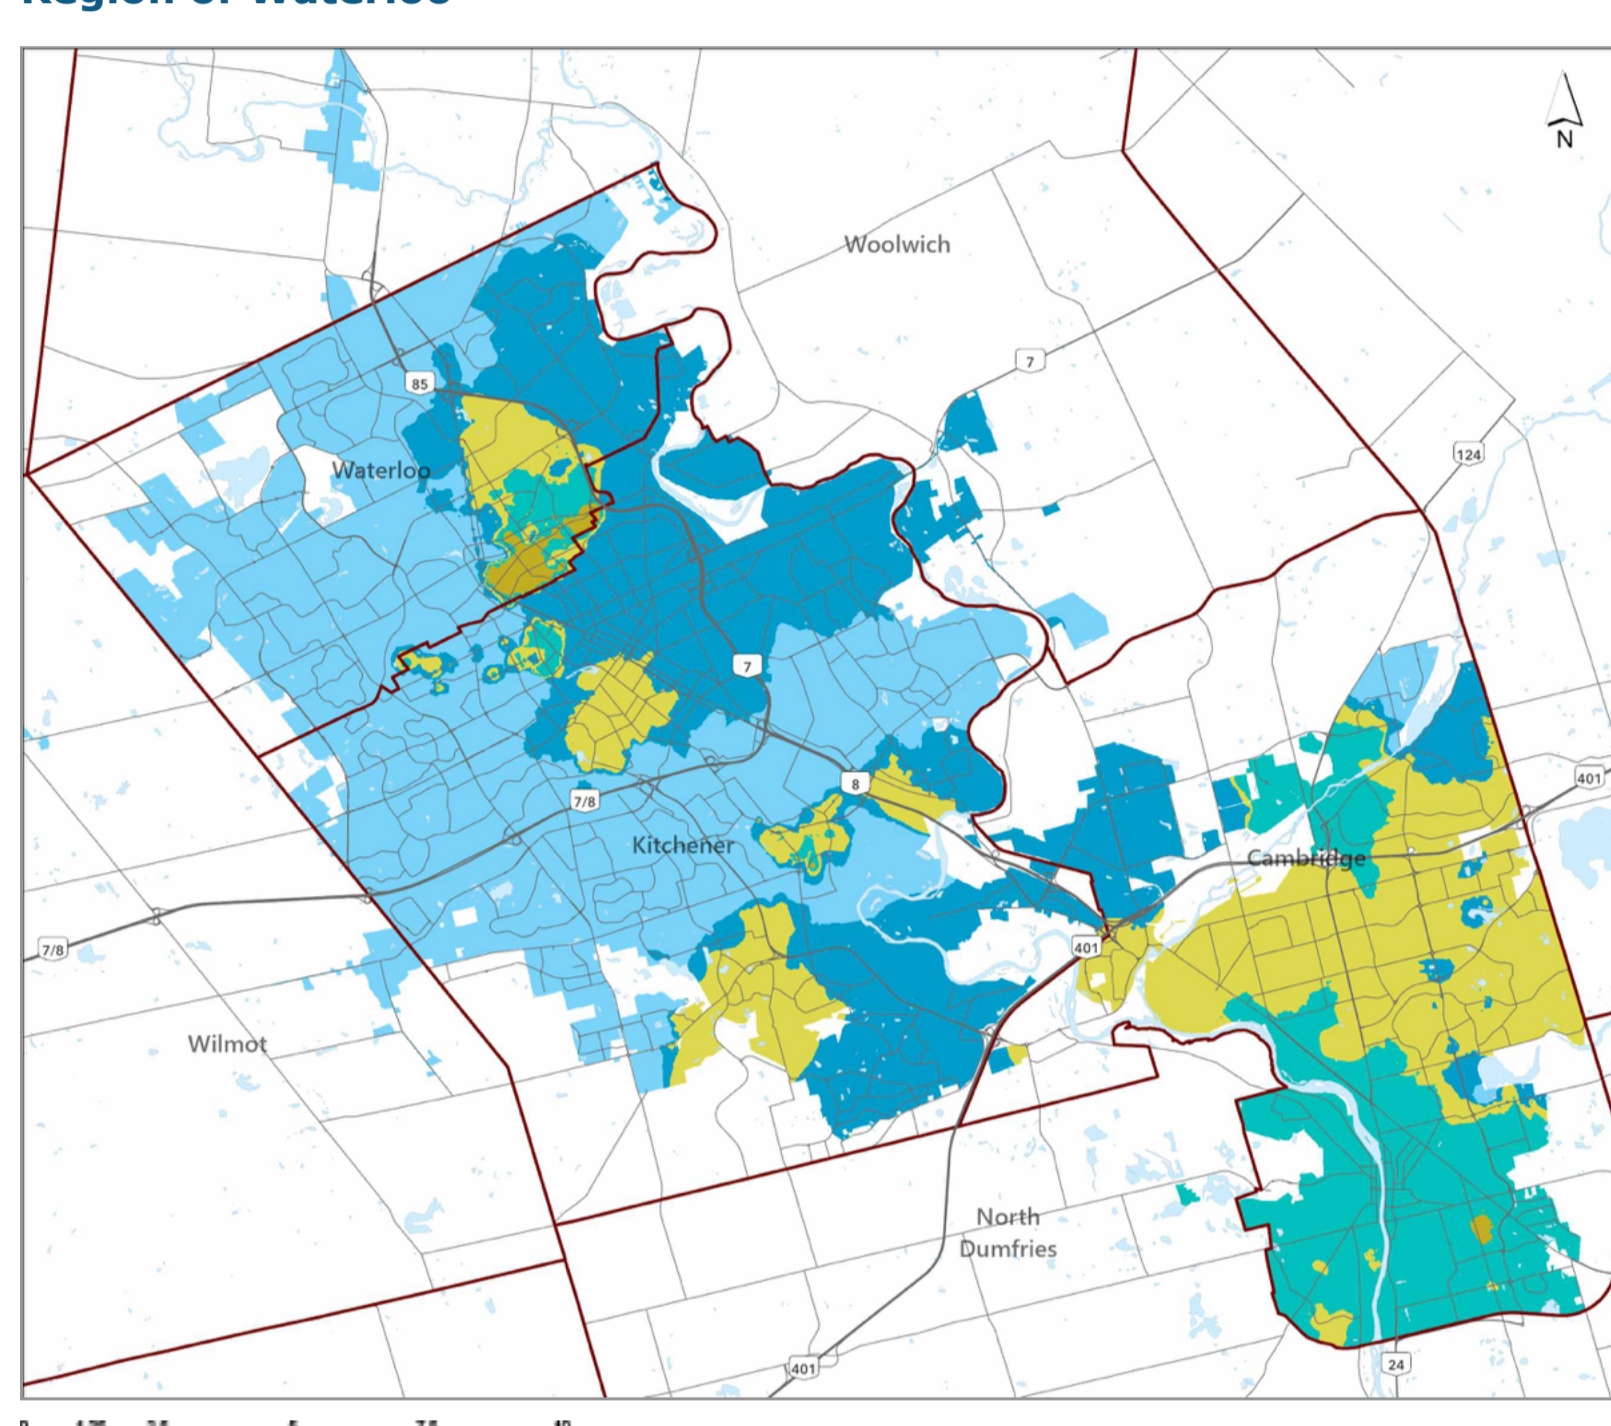

Region of Waterloo

Region of Waterloo
Water hardness
Grains per gallon (gpg)

- 17 – 20 gpg
- 20 – 24 gpg
- 24 – 28 gpg
- 32 – 36 gpg
- 36 – 38 gpg

[View larger map](#)

[Back to top](#)