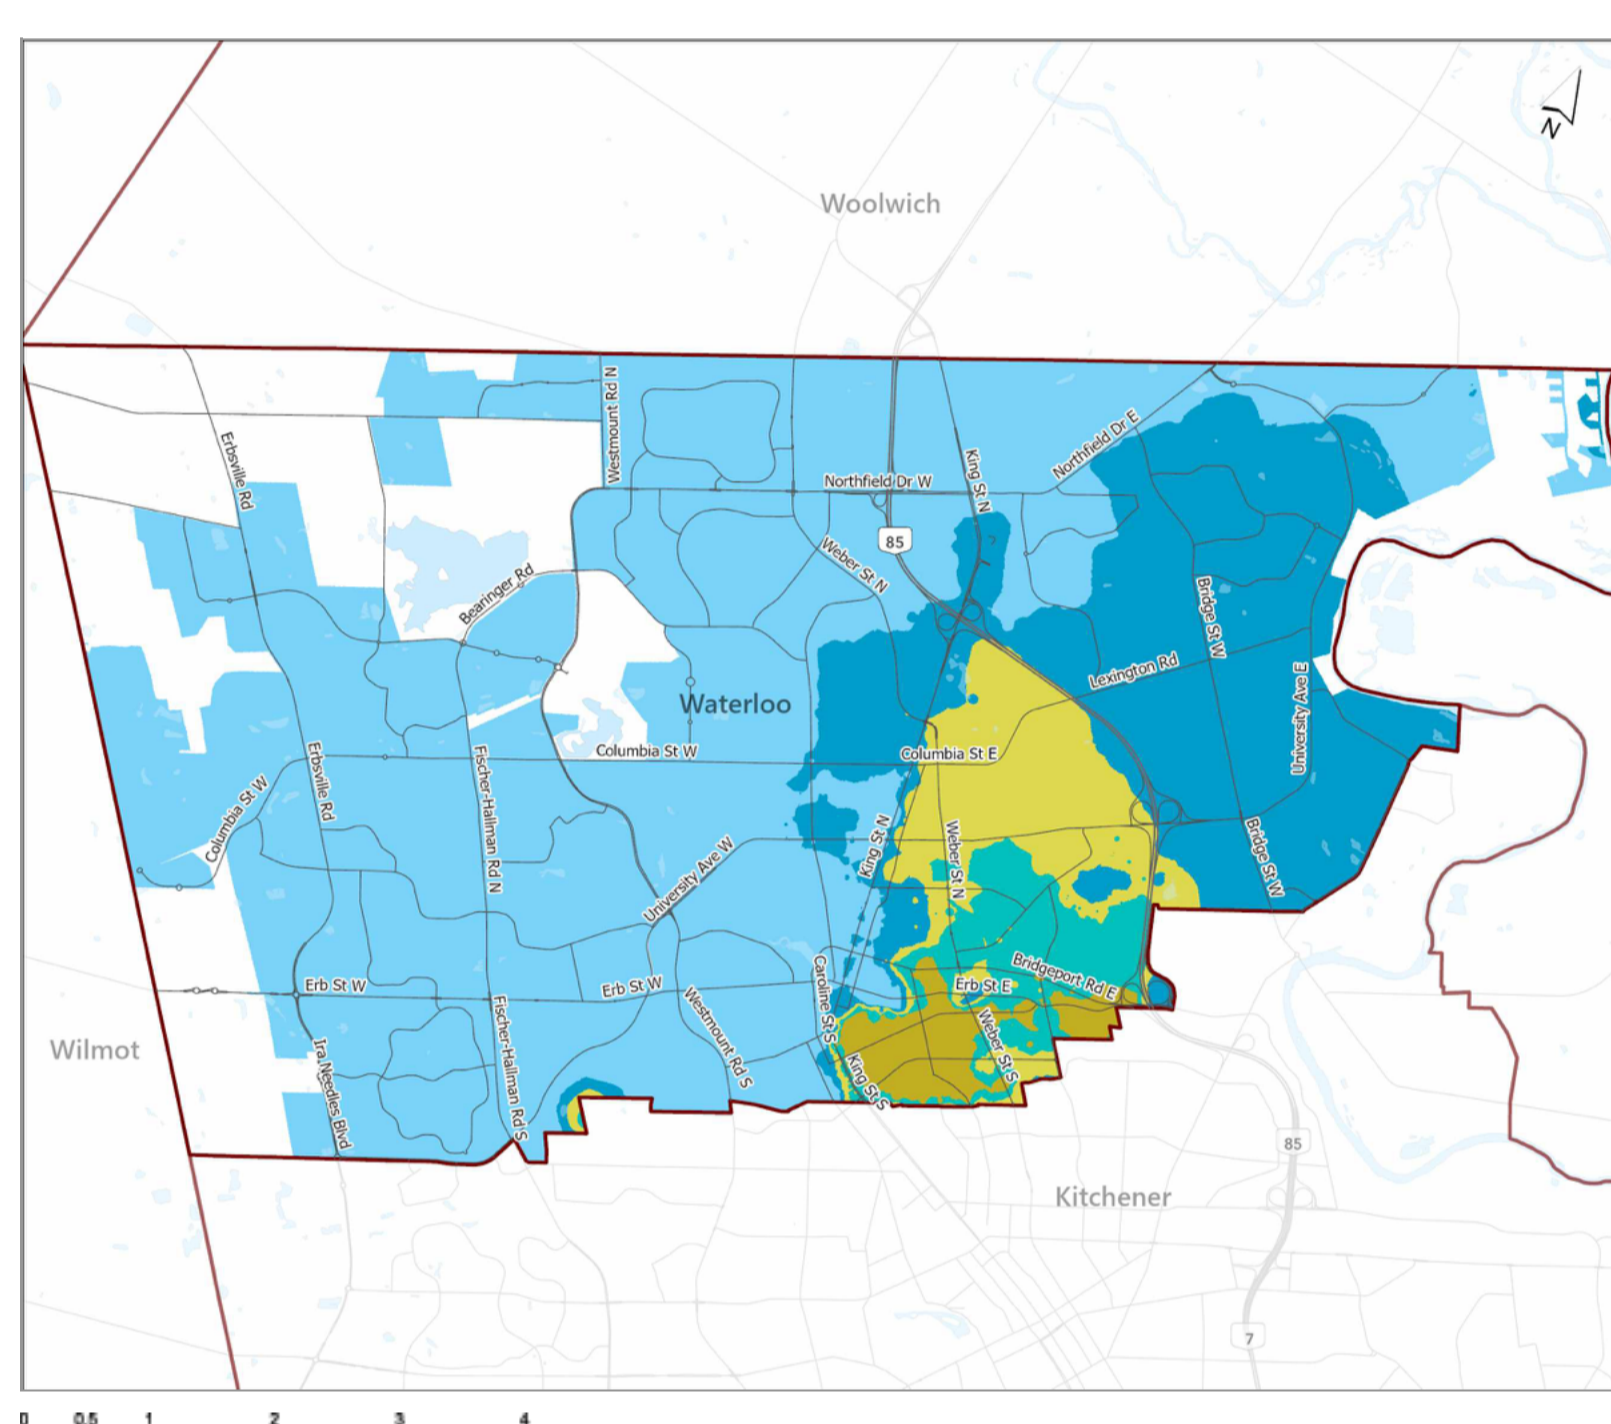

Waterloo

Waterloo
Water hardness
Grains per gallon (gpg)

- 17 – 20 gpg
- 20 – 24 gpg
- 24 – 28 gpg
- 28 – 32 gpg
- 32 – 36 gpg

[View larger map](#)

[Back to top](#)