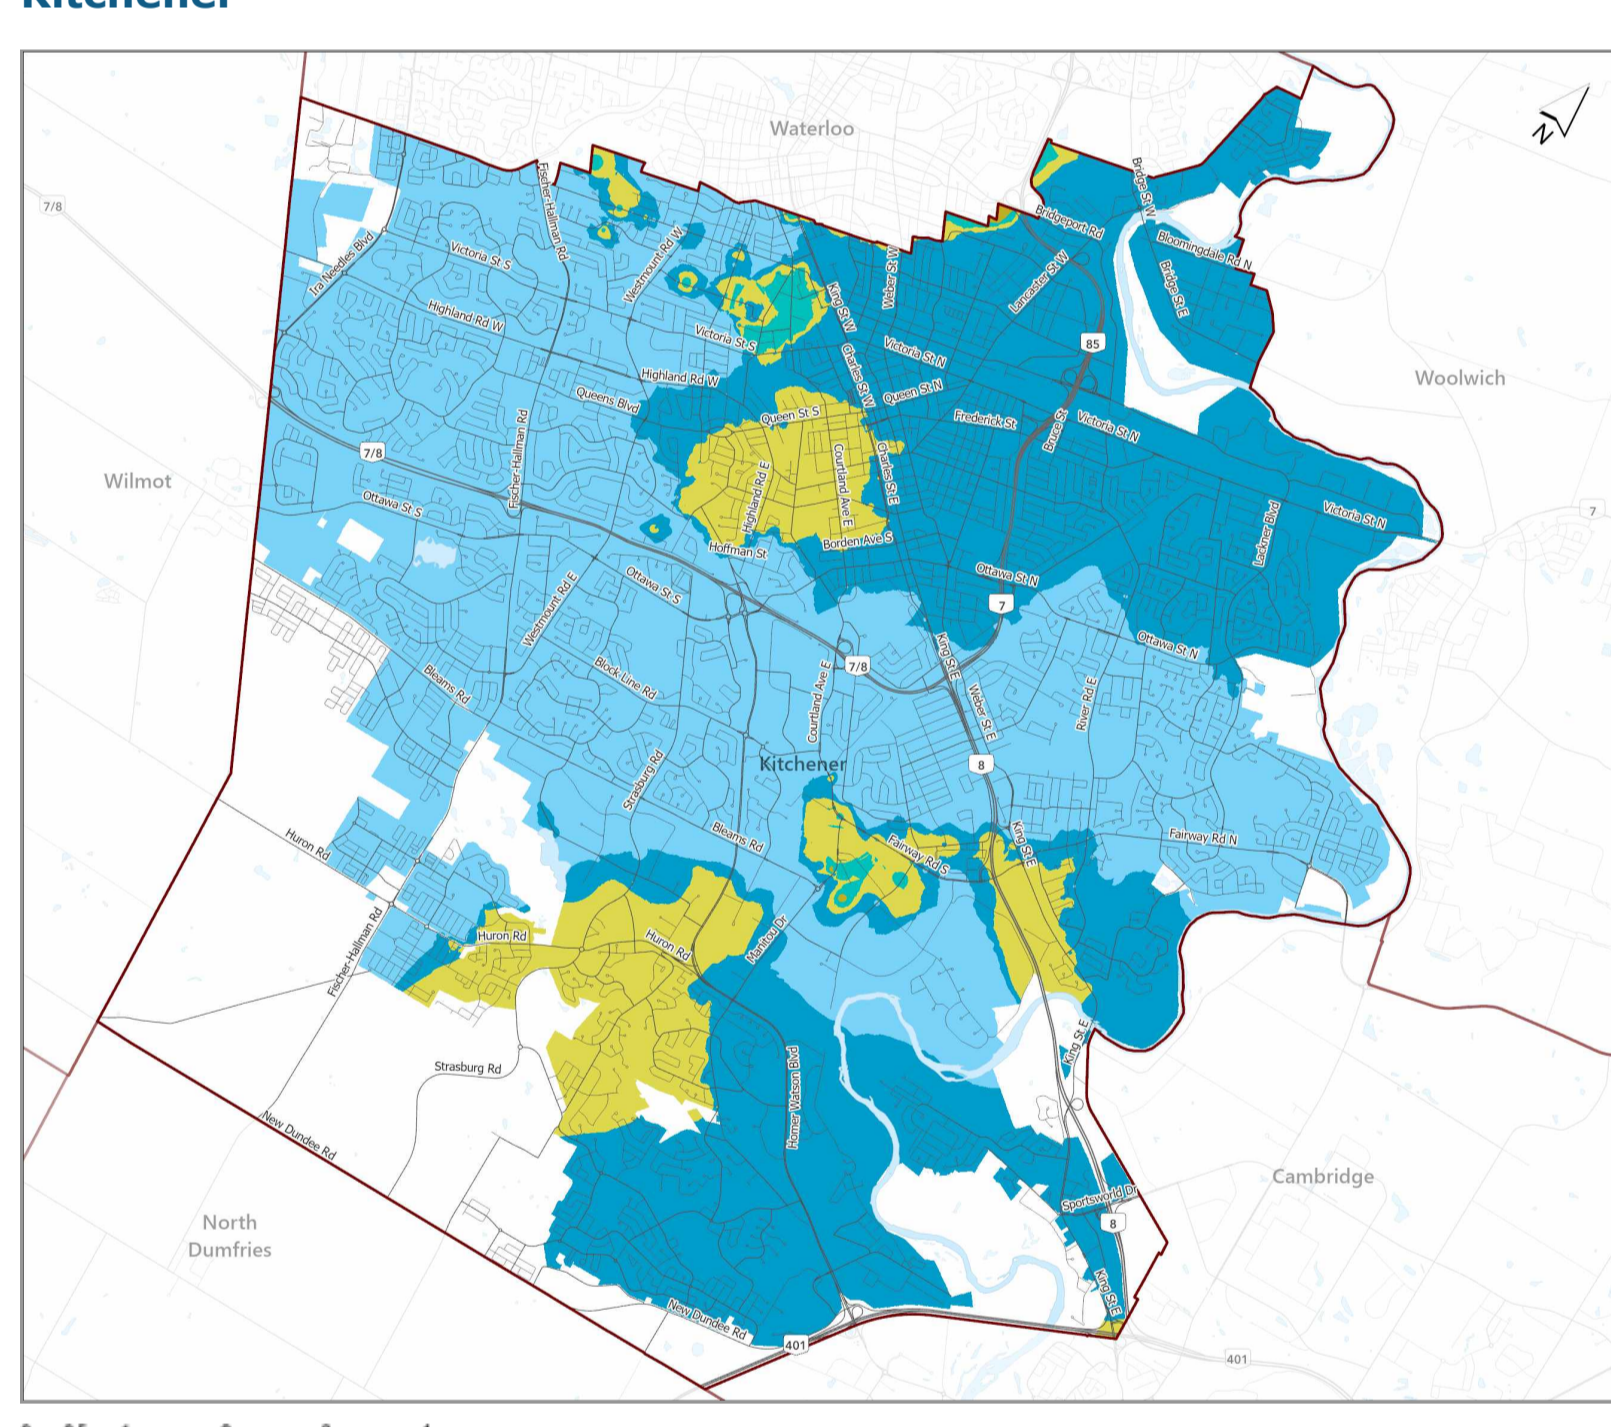

Kitchener

Kitchener
Water hardness
Grains per gallon (gpg)

- 17 – 20 gpg
- 20 – 24 gpg
- 24 – 28 gpg
- 28 – 32 gpg
- 32 – 36 gpg

[View larger map](#)

[Back to top](#)