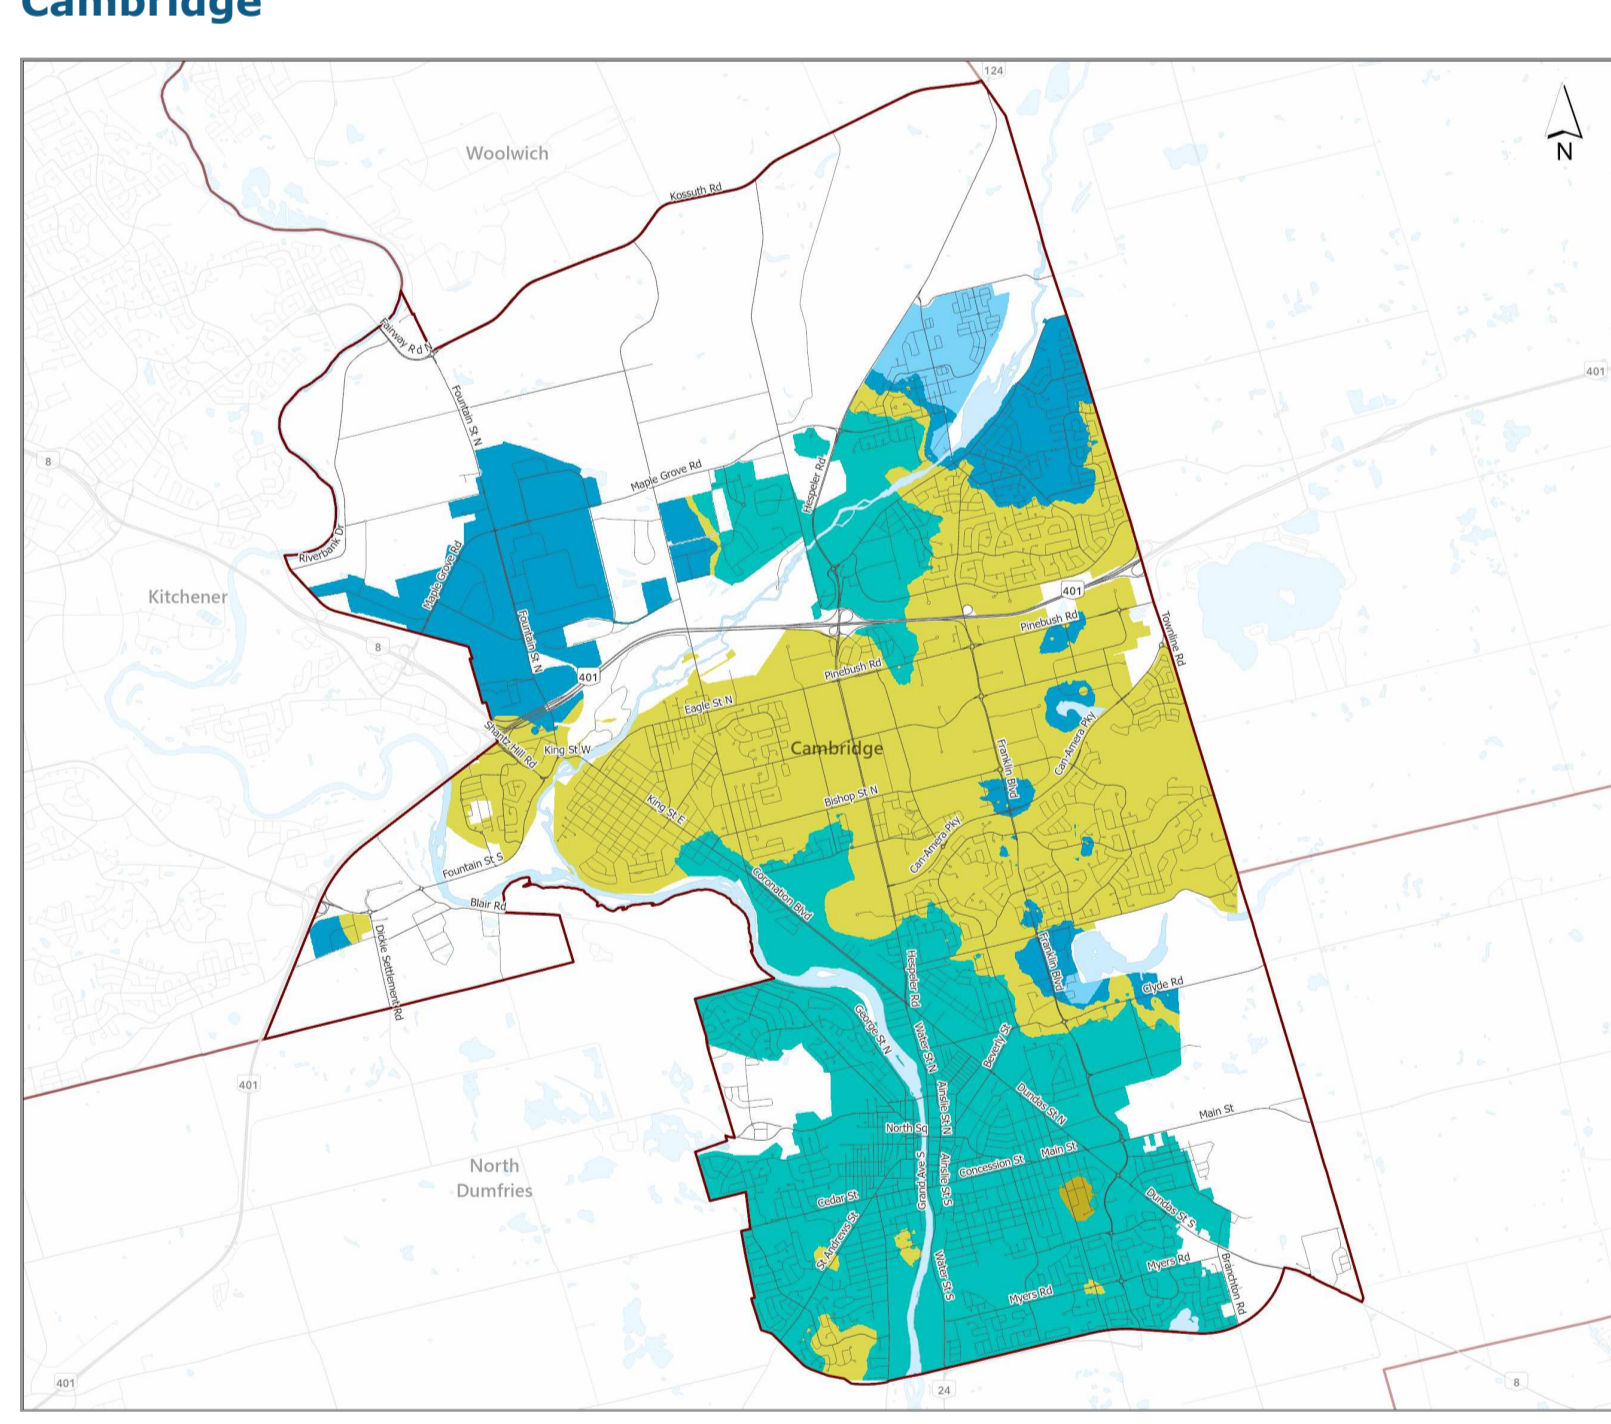

Cambridge

Cambridge
Water hardness
Grains per gallon (gpg)

- 20 – 24 gpg
- 24 – 28 gpg
- 24 – 28 gpg
- 28 – 32 gpg
- 32 – 36 gpg

[View larger map](#)

[Back to top](#)

Wellesley

Town	Water hardness Grains per gallon (gpg)
Linwood	8
St. Clements	20
Wellesley	15

Woolwich

Town	Water hardness Grains per gallon (gpg)
Breslau	25
Conestogo – East of Grand River	32
Conestogo – West of Grand River	21
Heidelberg	32
Maryhill	21
St. Jacobs – Elmira	19
West Montrose	28

Wilmot

Town	Water hardness Grains per gallon (gpg)
Baden	20
Foxboro Green	57
Mannheim Village	25
New Dundee	21
New Hamburg	19
Shingletown	21
St. Agatha	21

North Dumfries

Town	Water hardness Grains per gallon (gpg)
Ayr	21
Branchton Meadows	27
Lloyd Brown	31
Roseville	16