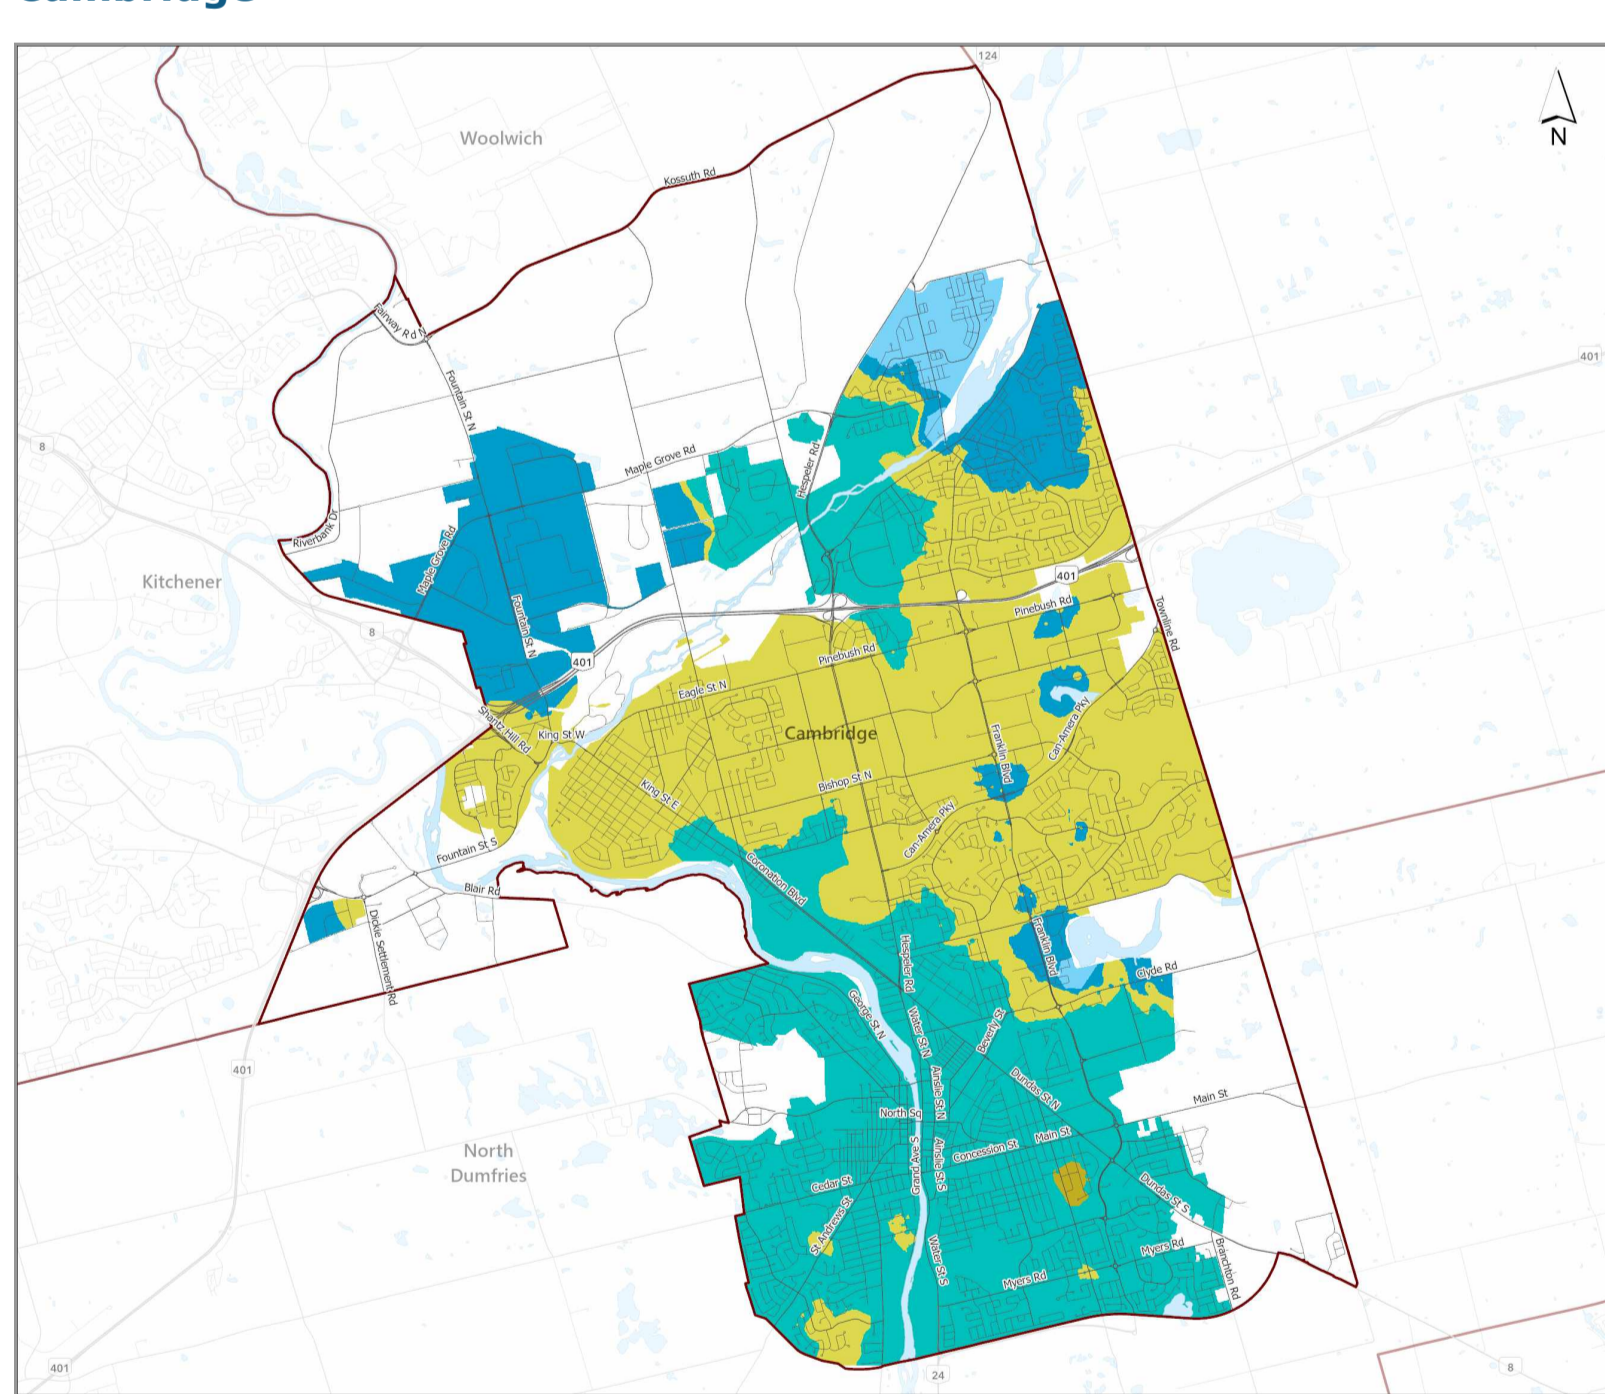

Cambridge

Cambridge
Water hardness
Grains per gallon (gpg)

- 20 – 24 gpg
- 24 – 28 gpg
- 24 – 28 gpg
- 28 – 32 gpg
- 32 – 36 gpg

[View larger map](#)

[Back to top](#)

Wellesley

Town	Water hardness Grains per gallon (gpg)
Linwood	8
St. Clements	20
Wellesley	15

Woolwich

Town	Water hardness Grains per gallon (gpg)
Breslau	25
Conestogo – East of Grand River	32
Conestogo – West of Grand River	21
Heidelberg	32
Maryhill	21
St. Jacobs – Elmira	19
West Montrose	28

Wilmot

Town	Water hardness Grains per gallon (gpg)
Baden	20
Foxboro Green	57
Mannheim Village	25
New Dundee	21
New Hamburg	19
Shingletown	21
St. Agatha	21

North Dumfries

Town	Water hardness Grains per gallon (gpg)
Ayr	21
Branchton Meadows	27
Lloyd Brown	31
Roseville	16