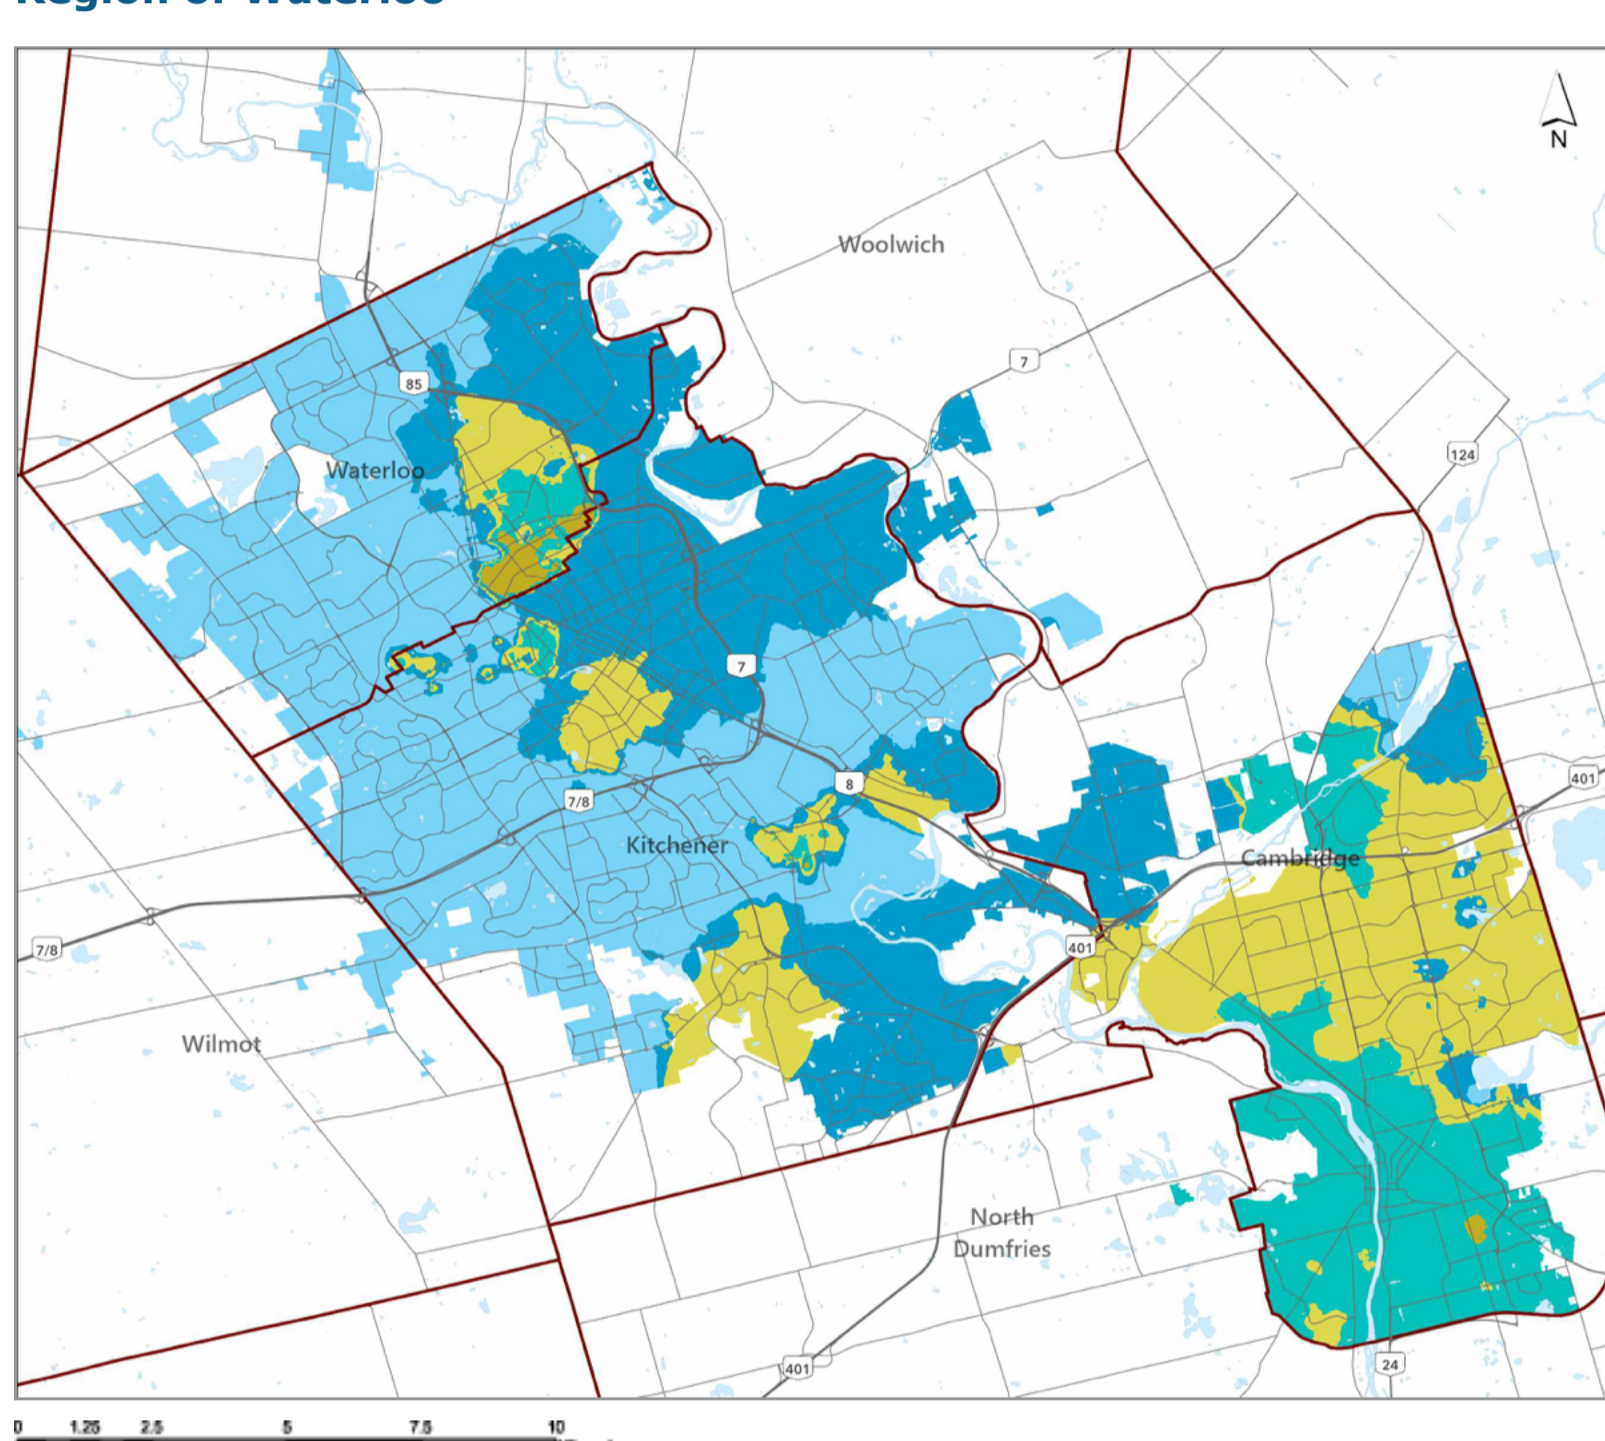

Region of Waterloo

Region of Waterloo
Water hardness
Grains per gallon (gpg)

- 17 – 20 gpg
- 20 – 24 gpg
- 24 – 28 gpg
- 32 – 36 gpg
- 36 – 38 gpg

[View larger map](#)

[Back to top](#)