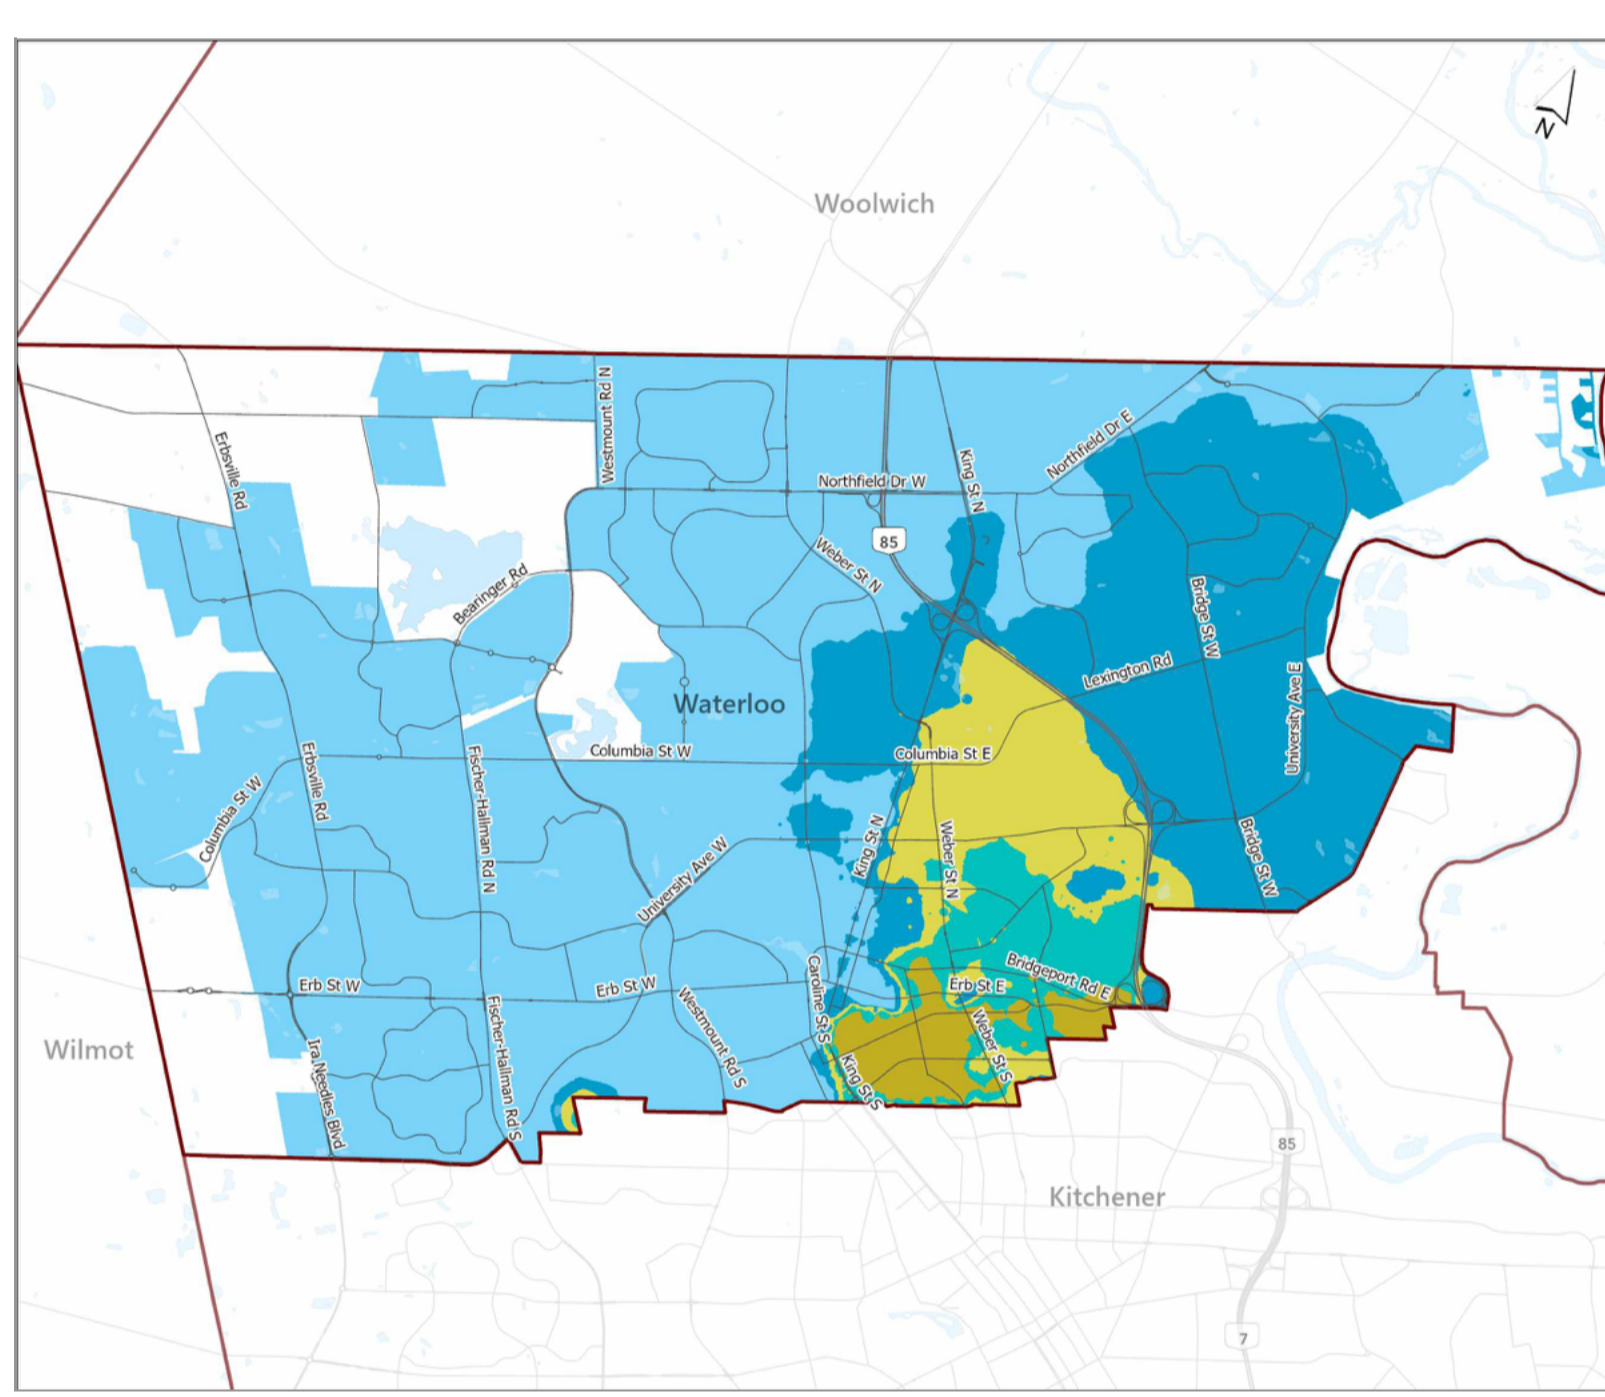

Waterloo

Waterloo
Water hardness
Grains per gallon (gpg)

- 17 – 20 gpg
- 20 – 24 gpg
- 24 – 28 gpg
- 28 – 32 gpg
- 32 – 36 gpg

[View larger map](#)

[Back to top](#)