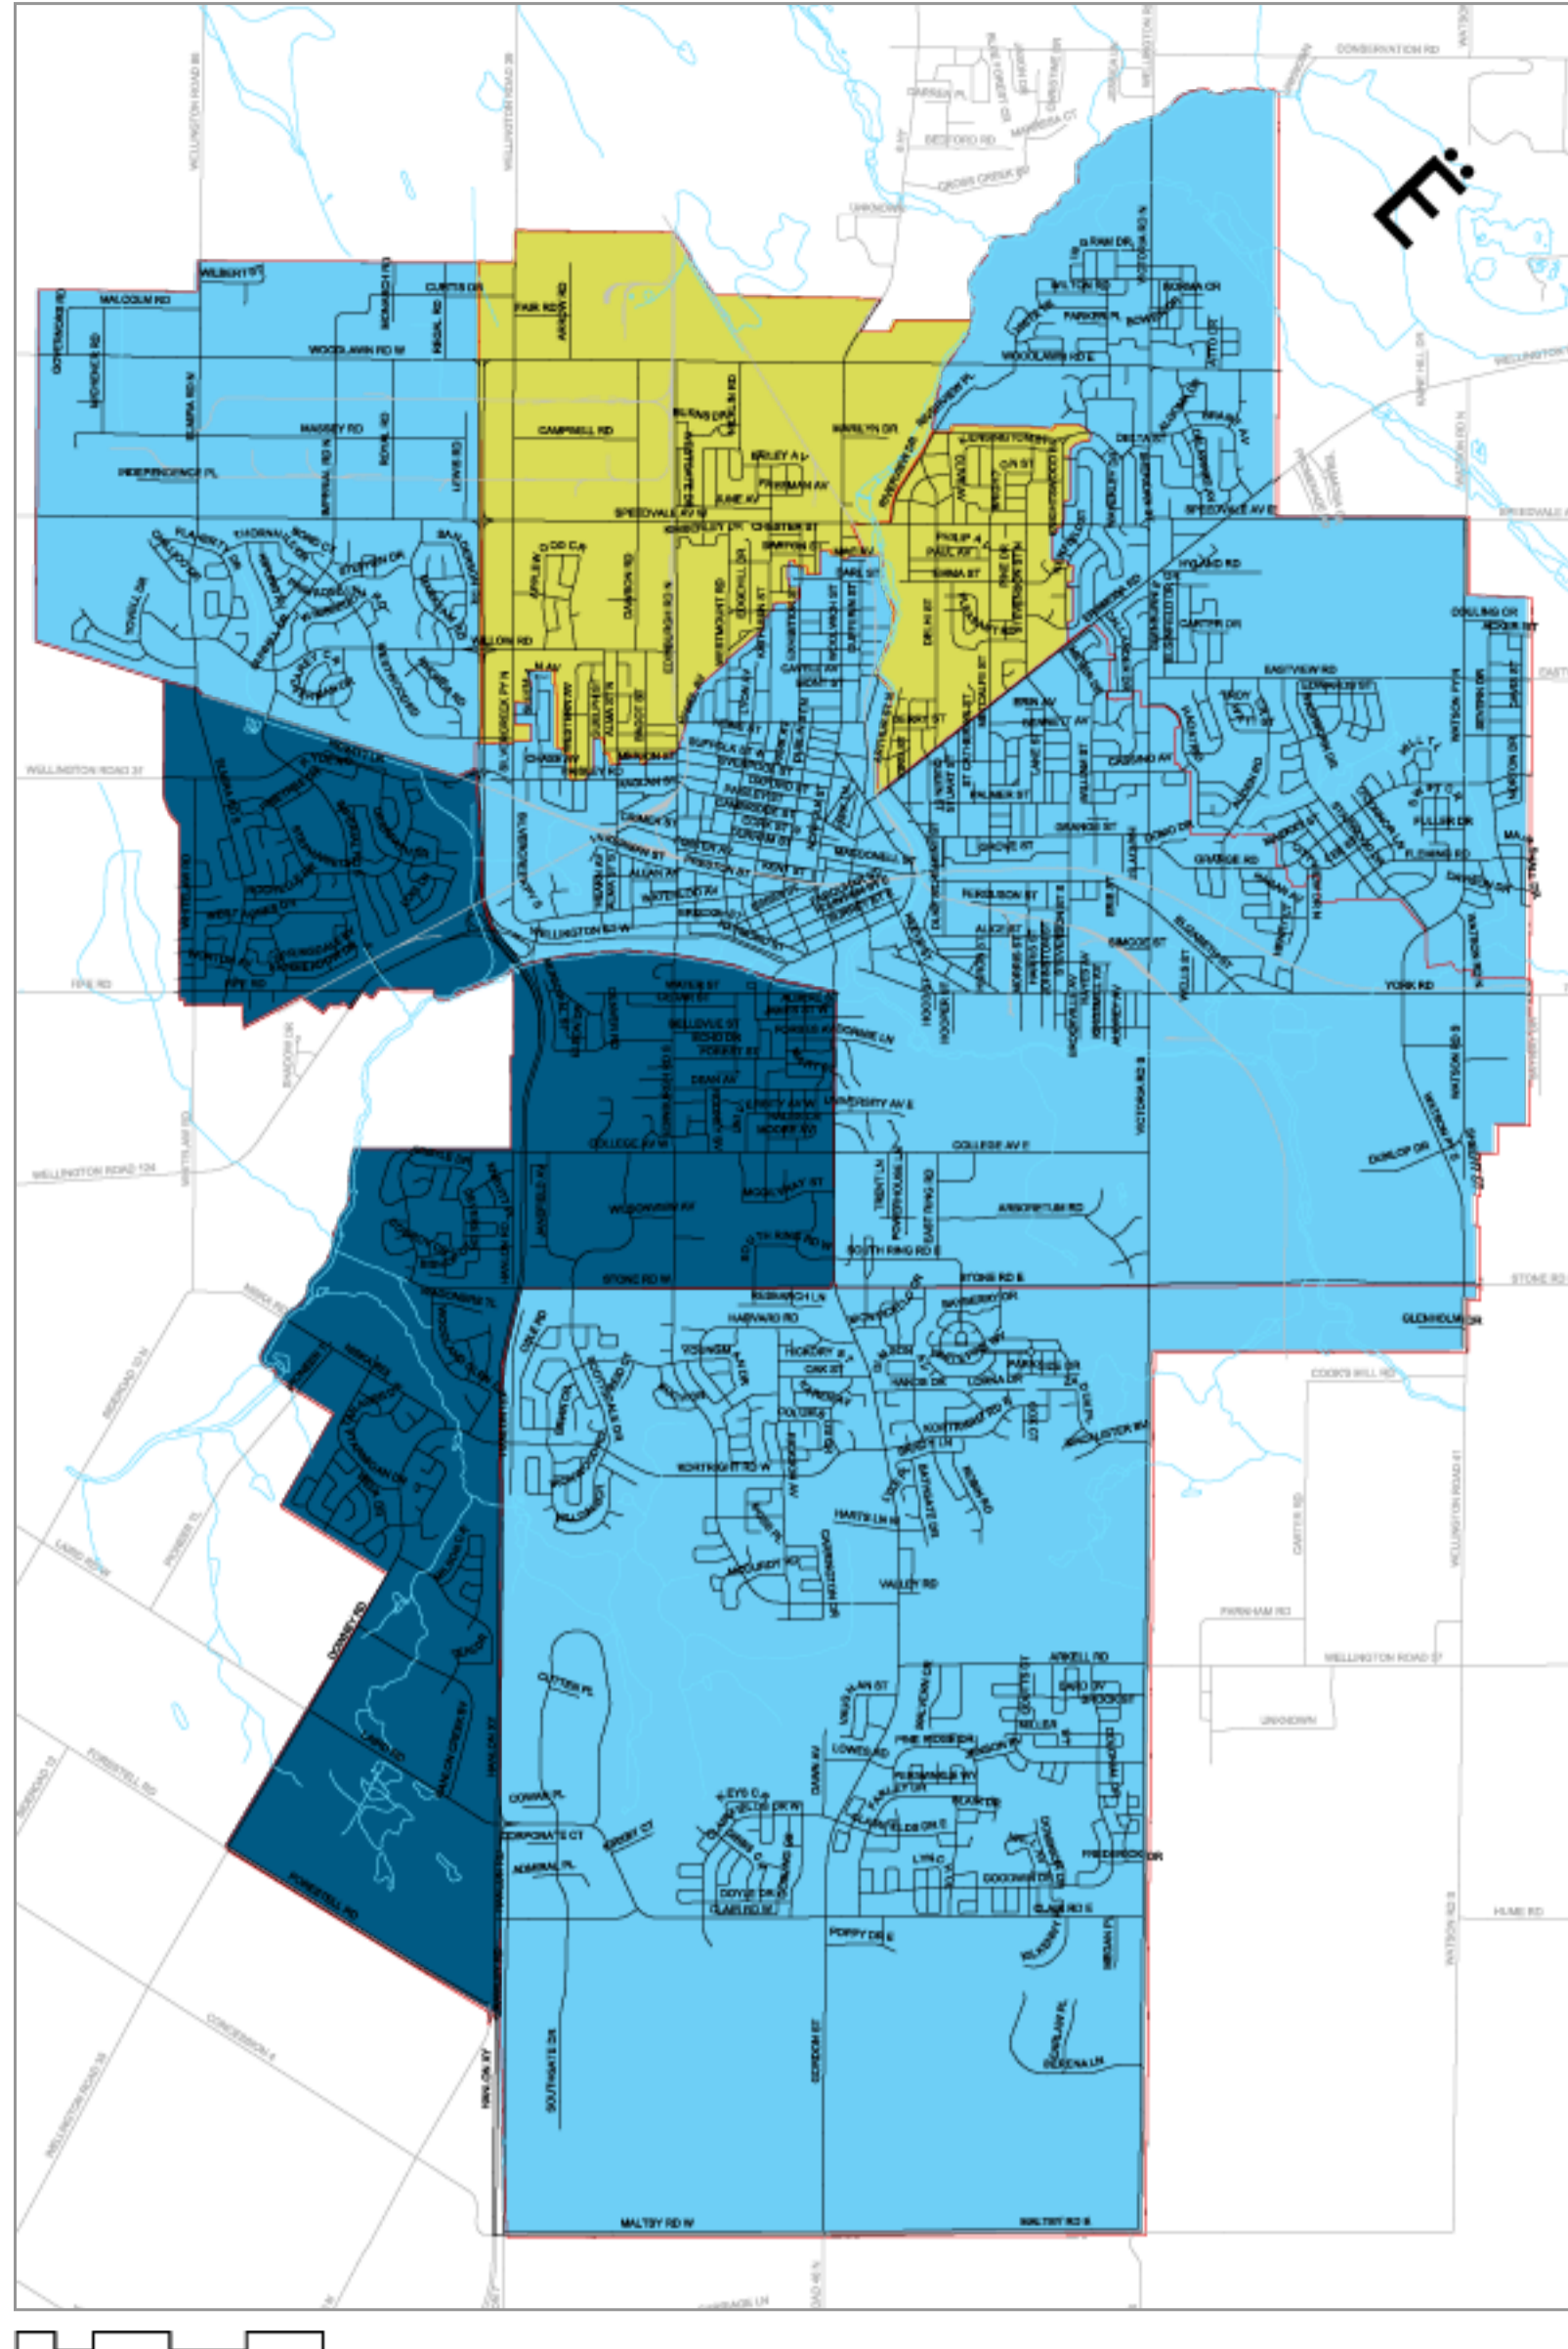

My Water Hardness

Knowing your water hardness will help you select and set up a water softener that will meet the needs of your household. Once you know your water hardness, try the online calculator to determine what size of water softener you need.

You can also request your water hardness data in an alternative format by emailing watercycle@regionofwaterloo.ca.

[Guelph](#) | [Region of Waterloo](#) | [Waterloo](#) | [Kitchener](#) | [Cambridge](#) | [Wellesley](#) | [Woolwich](#) | [Wilmot](#) | [North Dumfries](#)

City of Guelph

City of Guelph
Water hardness
Grains per gallon (gpg)

- 21
- 21 – 28
- 21 – 33

[View larger map](#)

[Back to top](#)