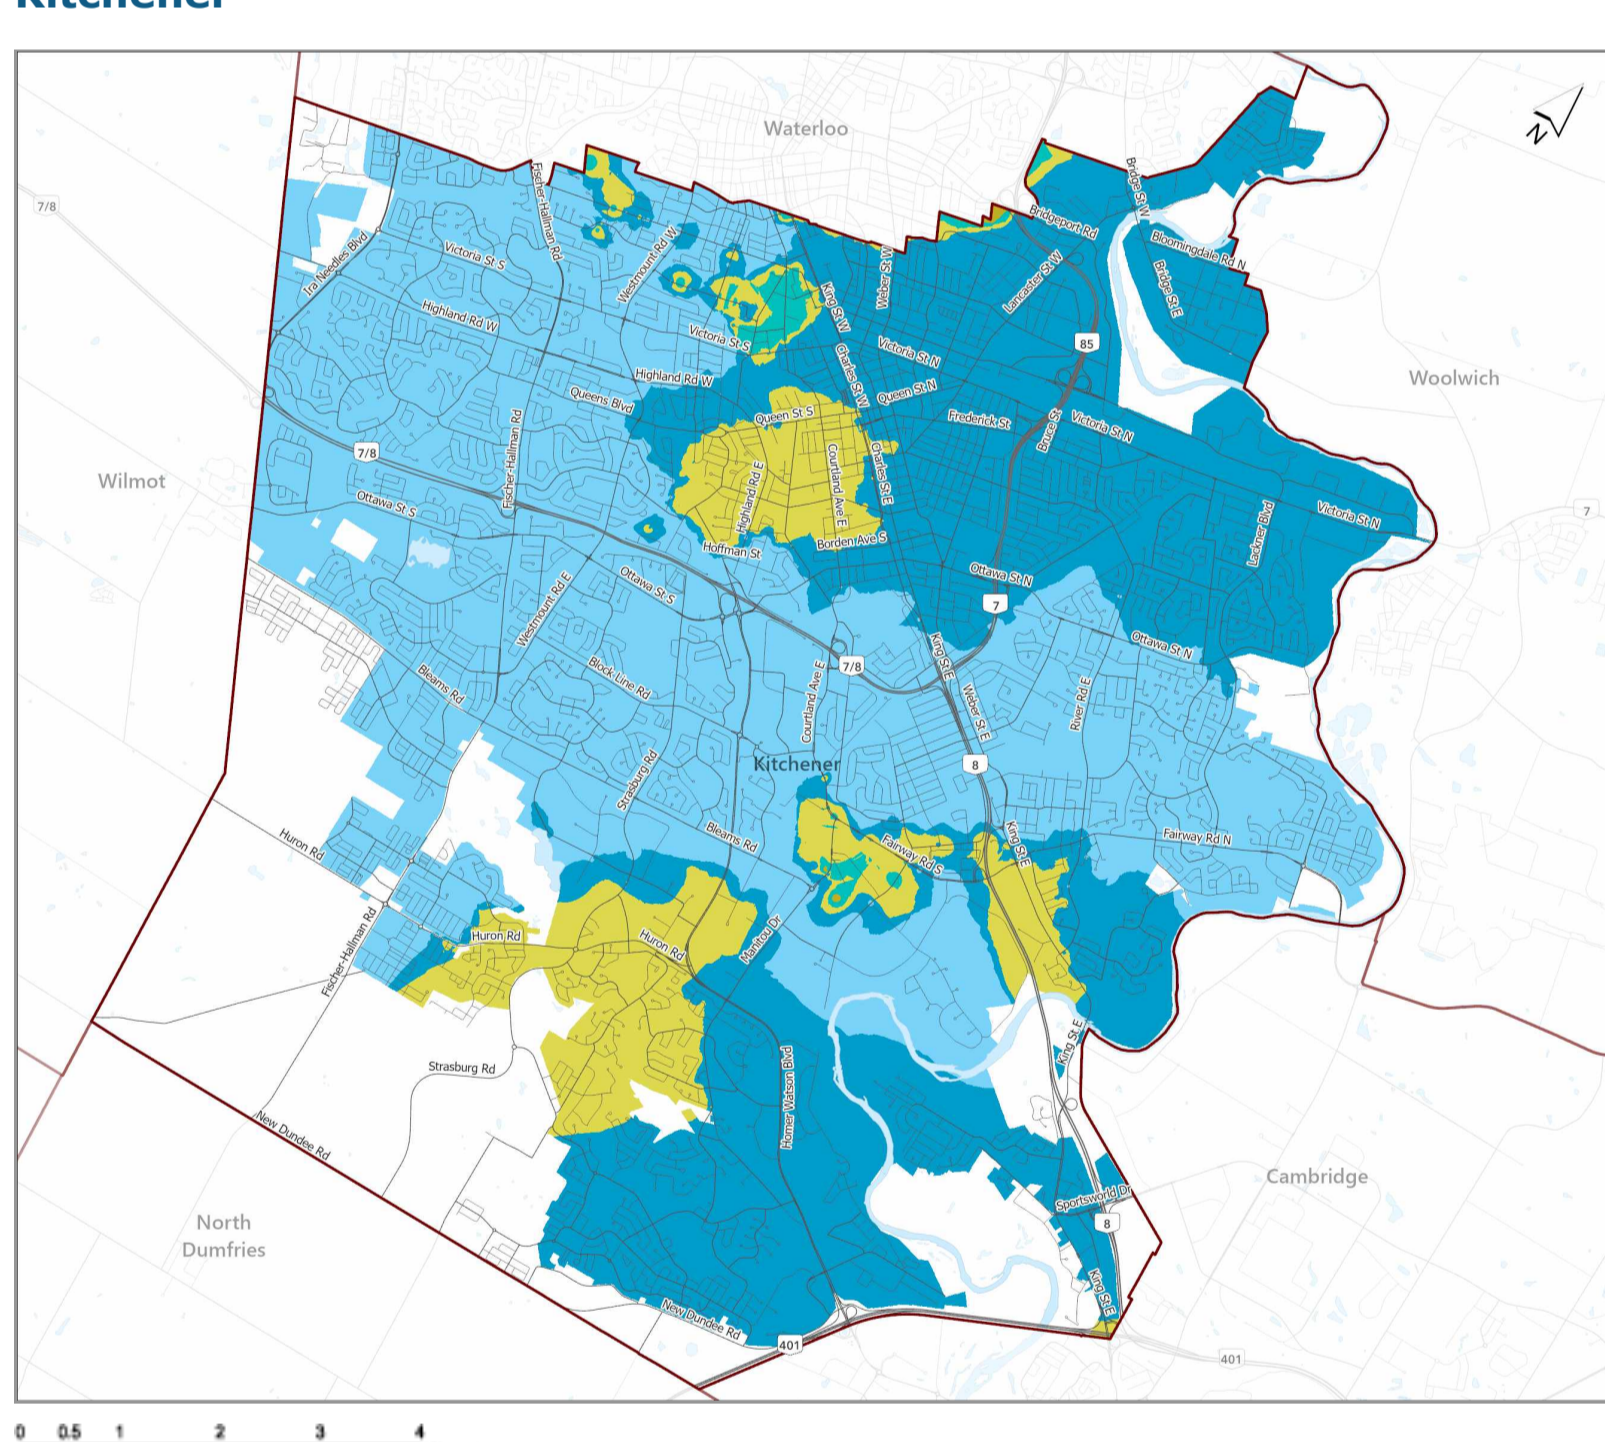

Kitchener

Kitchener
Water hardness
Grains per gallon (gpg)

- 17 – 20 gpg
- 20 – 24 gpg
- 24 – 28 gpg
- 28 – 32 gpg
- 32 – 36 gpg

[View larger map](#)

[Back to top](#)