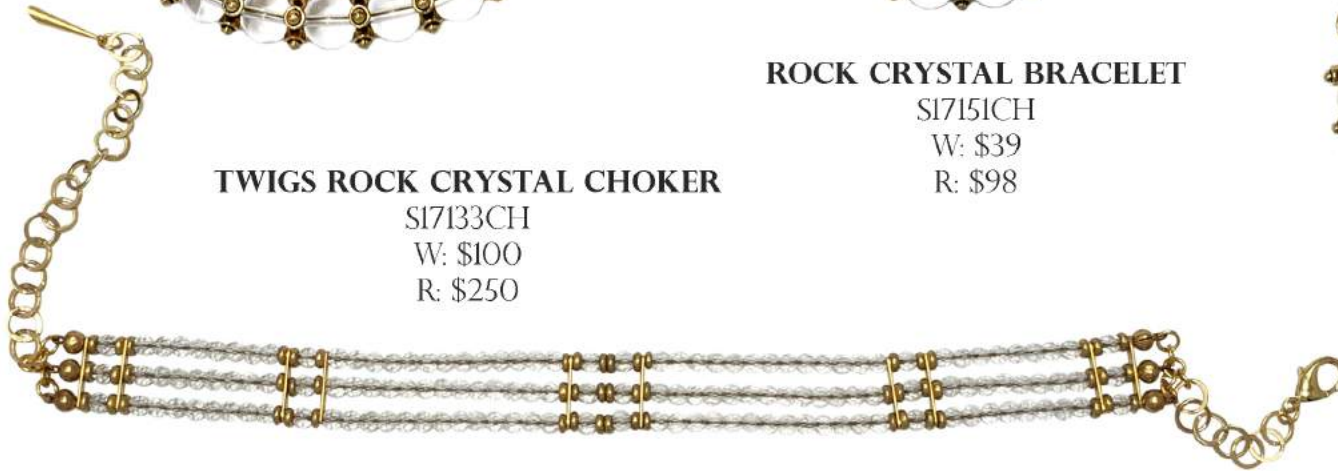

ROCK CRYSTAL BRACELET

S17151CH
W: $39
R: $98

TWIGS ROCK CRYSTAL CHOKER

S17133CH
W: $100
R: $250