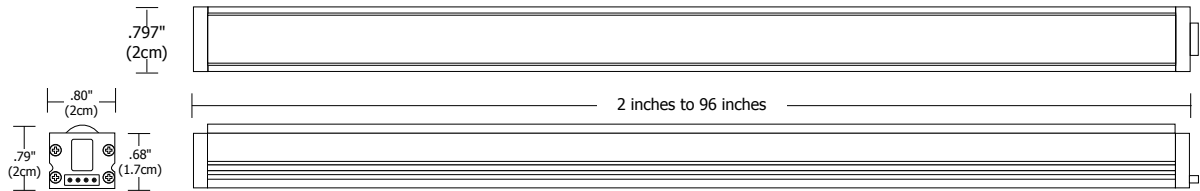

MICRO GRAZER LIGHT CHANNEL 2.3W, 12V HIGH OUTPUT, PREMIUM CRI (80+)

REV04.18.11

Description:

The Light Channel Micro Grazer LED features 12 volt Soft Strip Premium (SS2P) included inside a slim, paintable aluminum extrusion. The asymmetrical 10 degree lens is ideal for creating dramatic grazing effects. The flexible linear system is sold in 2 inch increments up to 96 inches and includes mounting clip with each 2 foot section; fixtures can be linked end-to-end with plug-in or flexible connectors for a maximum length of 25 feet. At only 2.3 watts, each foot of Light Channel contains 36 warm-white, high CRI LEDs with excellent color rendering. The surface mount fixtures are powered by a 60 watt power supply, which is dimmable with an electronic low voltage dimmer. Includes a 6 foot power feed cable.

System	Voltage	Length in Inches	Color Temperature	Finish
LCMG	12V	58	WW	SA
<small>LCMG Light Channel Micro Grazer</small>	<small>12V 12 Volt</small>	<small>2-96 Order in 2 inch increments up to 96 inches (quick ship 12, 24, 36, 48 & 96)</small>	<small>WW Warm White (3,000K)</small>	<small>SA Satin Aluminum</small>