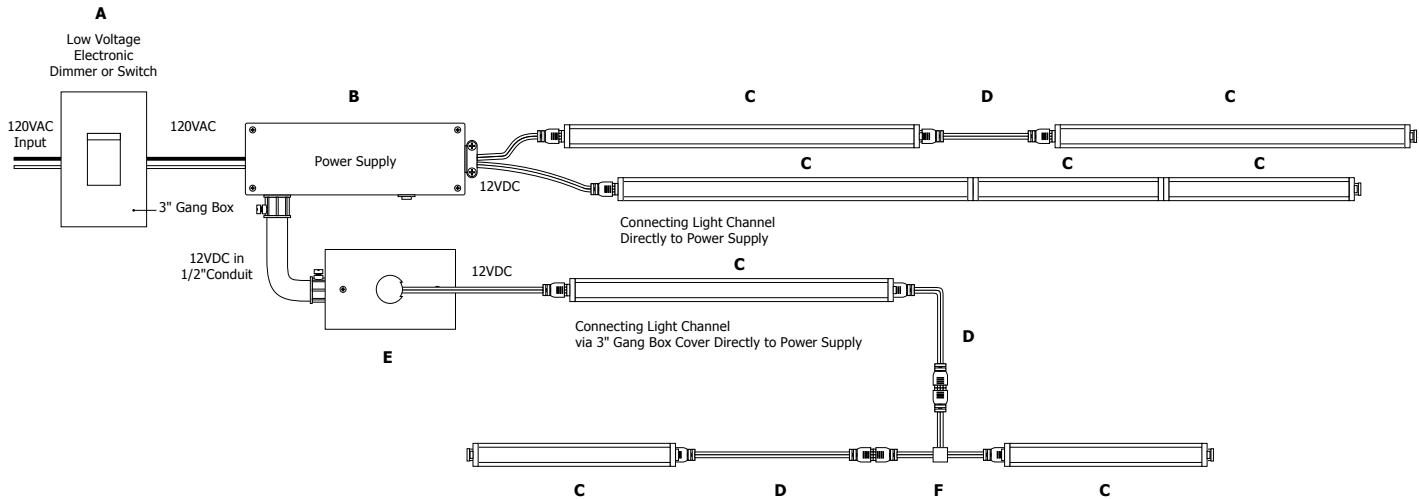

MICRO GRAZER LIGHT CHANNEL 2.3W, 12V HIGH OUTPUT, PREMIUM CRI (80+)

REV04.18.11

Description:

The Light Channel Micro Grazer LED features 12 volt Soft Strip Premium (SS2P) included inside a slim, paintable aluminum extrusion. The asymmetrical 10 degree lens is ideal for creating dramatic grazing effects. The flexible linear system is sold in 2 inch increments up to 96 inches and includes mounting clip with each 2 foot section; fixtures can be linked end-to-end with plug-in or flexible connectors for a maximum length of 25 feet. At only 2.3 watts, each foot of Light Channel contains 36 warm-white, high CRI LEDs with excellent color rendering. The surface mount fixtures are powered by a 60 watt power supply, which is dimmable with an electronic low voltage dimmer. Includes a 6 foot power feed cable.

PROJECT:

FIXTURE TYPE:

DATE:

Application: Electronic low-voltage dimming for 2.3W/12V Light Channel Micro Wall Grazer

Power Supply: 60 watt, 120 volt input, 12 volt DC output **TEB-60L-12DC**

Dimming: Dimmable with low voltage electronic dimmer using power supply above.
See power supply spec sheet for additional details.
Lutron: Diva #**DVELV-300P**; Skylark #**SELV-300P**;
Maestro #**MAELV-600** dimmers are recommended

Grazing Light
Along Edge Lit Glass

Grazing Light
Along Textured Wall

- A. Lutron Dimmers
Diva **DVELV-300P** or Skylark **SELV-300P**
- B. 60W 12VDC Power Supply
TEB-60L-12DC
- C. Light Channel Micro Wall Grazer
LCMG-12V-_-WW-_-
- D. Flexible connector order to length
LC-CFX-_-
- E. Optional: 3" Rectangle Canopy Cover **3RE-WH** or
4" Round Canopy Cover **4RD-WH** or
Splice Box **1RB-WH**
- F. 3" Flexible T-Connector
SS-CFXT-3IN