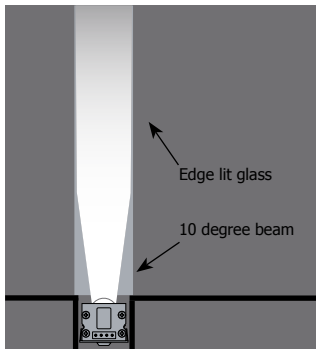

MICRO GRAZER LIGHT CHANNEL 2.3W, 12V HIGH OUTPUT, PREMIUM CRI (80+)

REV04.18.11

Description:

The Light Channel Micro Grazer LED features 12 volt Soft Strip Premium (SS2P) included inside a slim, paintable aluminum extrusion. The asymmetrical 10 degree lens is ideal for creating dramatic grazing effects. The flexible linear system is sold in 2 inch increments up to 96 inches and includes mounting clip with each 2 foot section; fixtures can be linked end-to-end with plug-in or flexible connectors for a maximum length of 25 feet. At only 2.3 watts, each foot of Light Channel contains 36 warm-white, high CRI LEDs with excellent color rendering. The surface mount fixtures are powered by a 60 watt power supply, which is dimmable with an electronic low voltage dimmer. Includes a 6 foot power feed cable.

System	Voltage	Length in Inches	Color Temperature	Finish
LCMG	12V	58	WW	SA
<small>LCMG Light Channel Micro Grazer</small>	<small>12V 12 Volt</small>	<small>2-96 Order in 2 inch increments up to 96 inches (quick ship 12, 24, 36, 48 & 96)</small>	<small>WW Warm White (3,000K)</small>	<small>SA Satin Aluminum</small>

PROJECT:

FIXTURE TYPE:

DATE:

Application: Electronic low-voltage dimming for 2.3W/12V Light Channel Micro Wall Grazer

Power Supply: 60 watt, 120 volt input, 12 volt DC output **TEB-60L-12DC**

Dimming: Dimmable with low voltage electronic dimmer using power supply above.
See power supply spec sheet for additional details.
Lutron: Diva #**DVELV-300P**; Skylark #**SELV-300P**;
Maestro #**MAELV-600** dimmers are recommended

Grazing Light
Along Edge Lit Glass

Grazing Light
Along Textured Wall

- A. Lutron Dimmers
Diva **DVELV-300P** or Skylark **SELV-300P**
- B. 60W 12VDC Power Supply
TEB-60L-12DC
- C. Light Channel Micro Wall Grazer
LCMG-12V-_-WW-_-
- D. Flexible connector order to length
LC-CFX-_-
- E. Optional: 3" Rectangle Canopy Cover **3RE-WH** or
4" Round Canopy Cover **4RD-WH** or
Splice Box **1RB-WH**
- F. 3" Flexible T-Connector
SS-CFXT-3IN