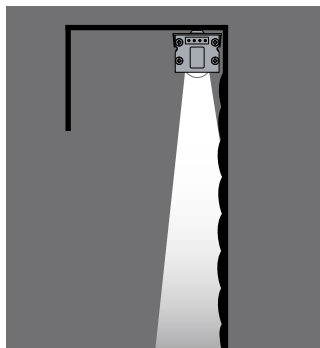

MICRO GRAZER LIGHT CHANNEL 2.3W, 12V HIGH OUTPUT, PREMIUM CRI (80+)

REV04.18.11

Description:

The Light Channel Micro Grazer LED features 12 volt Soft Strip Premium (SS2P) included inside a slim, paintable aluminum extrusion. The asymmetrical 10 degree lens is ideal for creating dramatic grazing effects. The flexible linear system is sold in 2 inch increments up to 96 inches and includes mounting clip with each 2 foot section; fixtures can be linked end-to-end with plug-in or flexible connectors for a maximum length of 25 feet. At only 2.3 watts, each foot of Light Channel contains 36 warm-white, high CRI LEDs with excellent color rendering. The surface mount fixtures are powered by a 60 watt power supply, which is dimmable with an electronic low voltage dimmer. Includes a 6 foot power feed cable.

System	Voltage	Length in Inches	Color Temperature	Finish
LCMG	12V	58	WW	SA
<small>LCMG Light Channel Micro Grazer</small>	<small>12V 12 Volt</small>	<small>2-96 Order in 2 inch increments up to 96 inches (quick ship 12, 24, 36, 48 & 96)</small>	<small>WW Warm White (3,000K)</small>	<small>SA Satin Aluminum</small>

PROJECT:

FIXTURE TYPE:

DATE:

Application: Electronic low-voltage dimming for 2.3W/12V Light Channel Micro Wall Grazer

Power Supply: 60 watt, 120 volt input, 12 volt DC output **TEB-60L-12DC**

Dimming: Dimmable with low voltage electronic dimmer using power supply above.
See power supply spec sheet for additional details.
Lutron: Diva #**DVELV-300P**; Skylark #**SELV-300P**;
Maestro #**MAELV-600** dimmers are recommended

Grazing Light
Along Edge Lit Glass

Grazing Light
Along Textured Wall

- A. Lutron Dimmers
Diva **DVELV-300P** or Skylark **SELV-300P**
- B. 60W 12VDC Power Supply
TEB-60L-12DC
- C. Light Channel Micro Wall Grazer
LCMG-12V-_-WW-_-
- D. Flexible connector order to length
LC-CFX-_-
- E. Optional: 3" Rectangle Canopy Cover **3RE-WH** or
4" Round Canopy Cover **4RD-WH** or
Splice Box **1RB-WH**
- F. 3" Flexible T-Connector
SS-CFXT-3IN