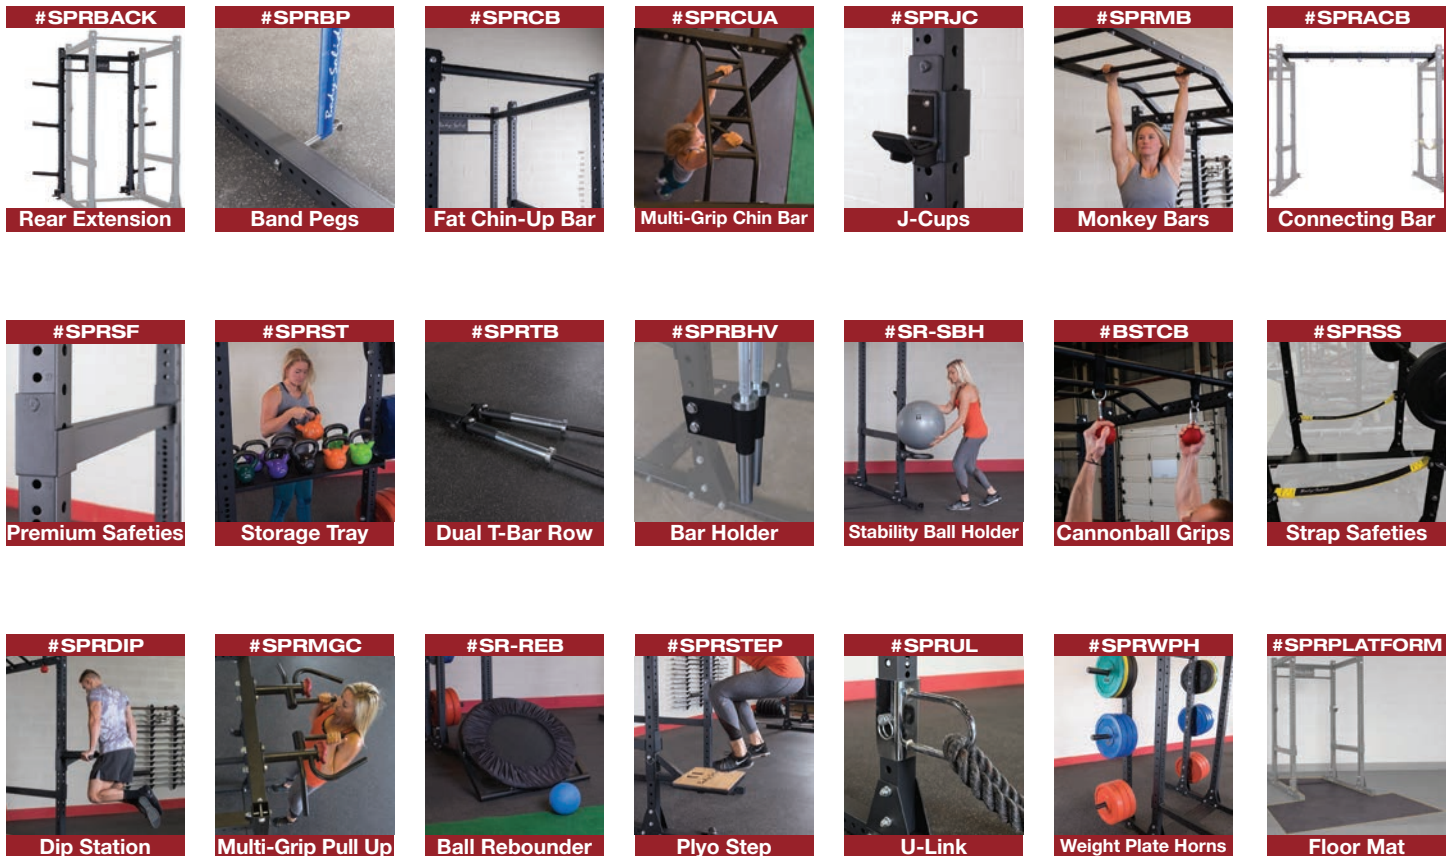

SPR1000 Pro Clubline Commercial Power Rack

Body-Solid®
Pro Club Line

Special Features

- 3" x 3" 11-gauge steel Mainframe construction
- 1" hole spacing and laser-cut numbers on uprights
- Expansion for weight storage and spotter access
- Monkey Bar or Connecting Bar will bolt two racks together
- Includes two J-Cup liftoffs and two premium safety spotter bars
- Weight Capacity: 1000lbs
- 81" L x 53" W x 89" H, 350 lbs.

Warranty

Frame & Welds Lifetime
Bushings and Hardware 3 Years
Pad, Rollers and Grips 1 Year

Frame & Welds Lifetime
Bushings and Hardware Lifetime
Pad, Rollers and Grips Lifetime

Optional Attachments

Body-Solid®
ProClubLine