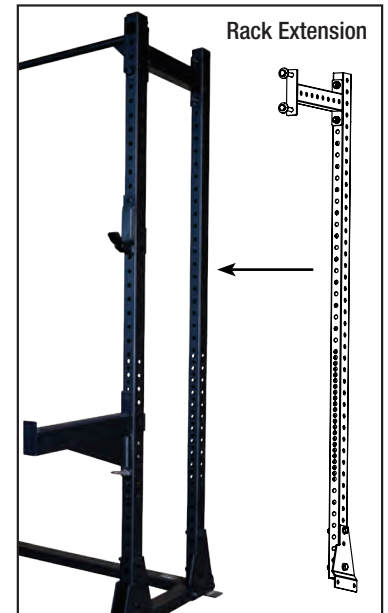

Y120
Half Rack

Solid, stable and compact. The Rugged Fitness Half Rack is built to exceed expectations and fit easily, in any number of home or commercial applications including basements, garage gyms and training facilities. The Rugged Fitness Half Rack will last a lifetime.

Includes a set of j-cups and a set of Rugged's premium pipe & pin safeties

Weight: 180.9 lbs.

Dimensions: 50.23"L x 52.56"W x 89.41"H

Special Features

- Compact rack for space restricted applications
- 2"x3" 11-gauge steel
- Electro statically applied black powdercoat finish
- Weight Capacity: 1,000 lbs.
- Westside Style hole spacing

Y220
Rack Extension

The Rugged Fitness Rack Extension provides an extension to the Rugged Half Rack for additional spotting options as well as increased space for training. Y220 Rack Extension is for Y120 Half Rack.

Weight: 75.4 lbs.

Dimensions: 50.2"L x 52.6"W x 89.4"H

Commercial Warranty

Frame & Welds Lifetime
 Bushings and Hardware..... 3 Years
 Pad, Rollers and Grips 1 Year

Home Warranty

Frame & Welds Lifetime
 Bushings and Hardware..... Lifetime
 Pad, Rollers and Grips Lifetime