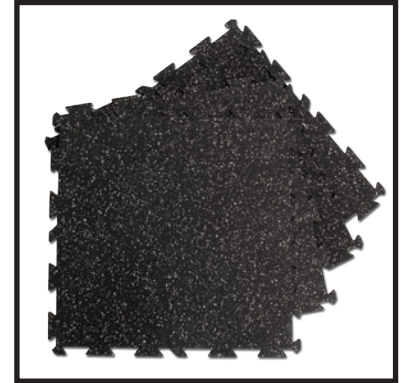

# RFBST4PS

## 4 Piece Puzzle Mat

### Special Features

- Each package contains 4 tiles
- Finish: Speckled
- Snaps in place
- Reduces noise
- Non-absorbent
- Edges have puzzle on all sides
- 10.8 Sq. Feet total per pack of 4
- Each tile: 19.75" L x 19.75" W x 7/16" H