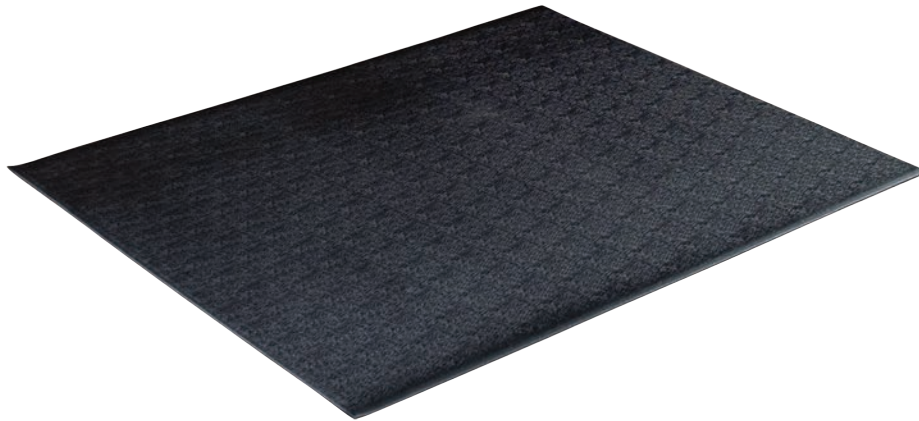

RF34B Rubber Bike Mat

RF34B Rubber Bike Mat

The Body-Solid Tools Rubber Bike Mat is designed for use with indoor bikes, ellipticals and other home and commercial cardio equipment. Made from durable, super-tough PVC, Body-Solid Tools Rubber Bike Mats protect floors and carpets from the effects of heavy exercise equipment. Dampen vibrations, reduce wear and tear and keep workouts quiet with the Body-Solid Tools Rubber Bike Mat.

Special Features

- Made of super tough, durable PVC
- Helps protect your floors and carpets from the damaging effects of heavy exercise equipment
- Dampens vibrations that cause wear and tear to equipment
- Perfect for bikes, ellipticals and other cardio equipment
- Cleans easily with a damp cloth
- Dimensions: 36" x 48" x 1/8" thick