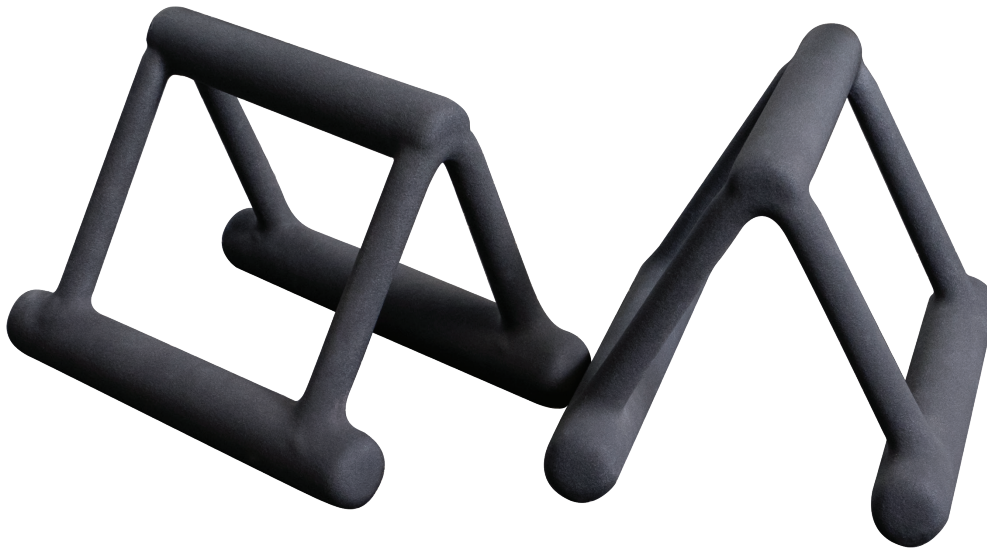

PUB5 Premium Push Up Bars

PUB5 Premium Push Up Bars

The PUB5 Premium Push Up Bars can take your push up exercise to a higher and more rewarding level. These workhorses are built with a solid steel frame covered with a textured non-slip neoprene coating for added comfort and ease of use. Suitable for core fitness exercises these Premium Push Up Bars will serve for many years to come in both the home and commercial markets.

Special Features

- Engages chest, arms, shoulder, back & core muscles
- Offers a wide range of position and movement possibilities
- Perform push-ups with multiple grips, mountain climbers, triceps dips and more
- Greater range of motion and deeper stretch than a standard push-up
- Compact design for easy storage and transportation
- No assembly required, No joints, welds or pieces