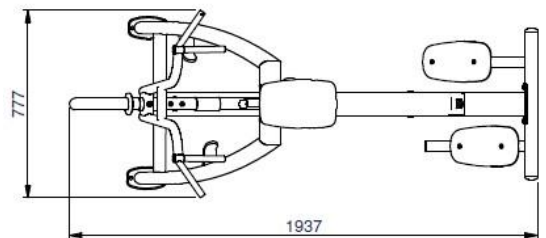

**PLTR
T-bar Row Machine**

The Steelflex PLTR T-bar row has Multi joint system allowing full range-of-motion in a natural biomechanical movement and Adjustable footplate allowed the user train under best position.

SPECIFICATIONS

Features:

- Frame: 11 gauge steel, 2" x 4" oval tubing
- Electro-statically applied powder coat
- Industrial rated bearings, sealed bearings at all pivot points.

Specs:

- Floor Space: 76"L x 31"W x 42"H
- Product Weight: 127lbs
- Capacity Weight: 500lbs