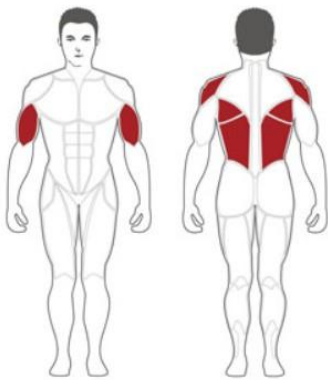

**PLTR
T-bar Row Machine**

The Steelflex PLTR T-bar row has Multi joint system allowing full range-of-motion in a natural biomechanical movement and Adjustable footplate allowed the user train under best position.

SPECIFICATIONS

Features:

- Frame: 11 gauge steel, 2" x 4" oval tubing
- Electro-statically applied powder coat
- Industrial rated bearings, sealed bearings at all pivot points.

Specs:

- Floor Space: 76"L x 31"W x 42"H
- Product Weight: 127lbs
- Capacity Weight: 500lbs