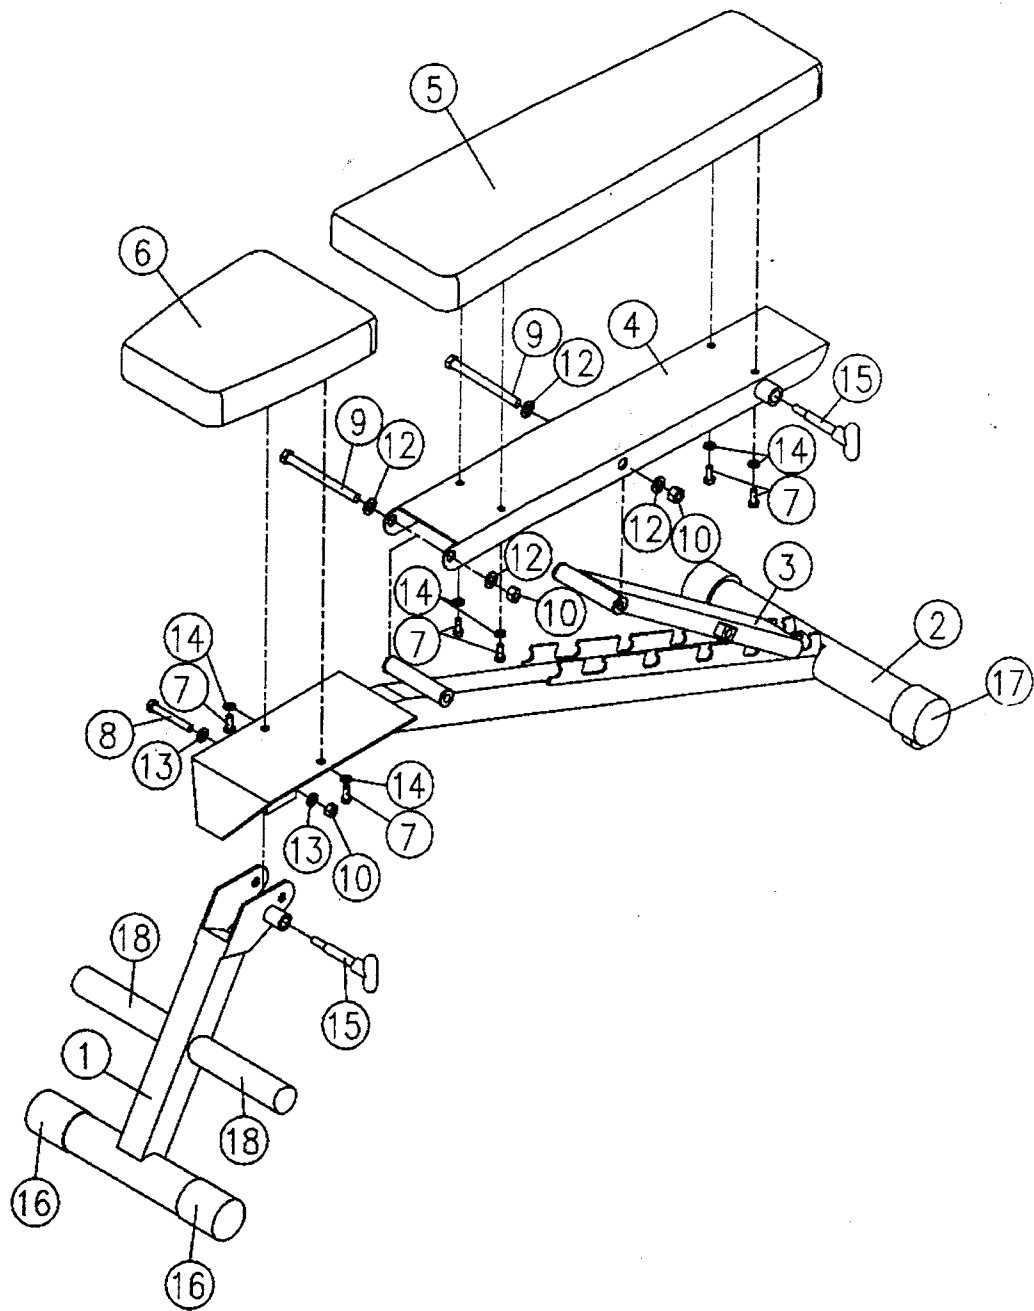

## **PFID125W**

PFID125W Part List

No.	NAMES	QTY.
1	Folding Leg	1
2	Main Frame	1
3	Back Pad Adjuster	1
4	Back Pad Frame	1
5	Back Pad	1
6	Seat Pad	1
7	Hex Head Bolt 5/16"X 3/4" Full thread	6
8	Hex Head Bolt 3/8"X3" Partial thread	1
9	Hex Head Bolt 1/2"X5 1/2" Partial thread	2
10	3/8" Nylon Lock Nut	1
11	1/2" Nylon Lock Nut	2
12	1/2" Washer	4
13	3/8" Washer	2
14	5/16" Spring Lock Washer	6
15	3/4" Diameter X 1 1/2" T-shaped Pop Pin	2
16	2 1/2" Diameter X Round Foot Cap	2
17	2 1/2" Diameter X Round Foot Cap With Wheels	2
18	1 1/2" Diameter X 7 1/2" Rubber Tubing	2
19	7/8" Outside Diameter X 1/2" Inside Diameter Bushing	4