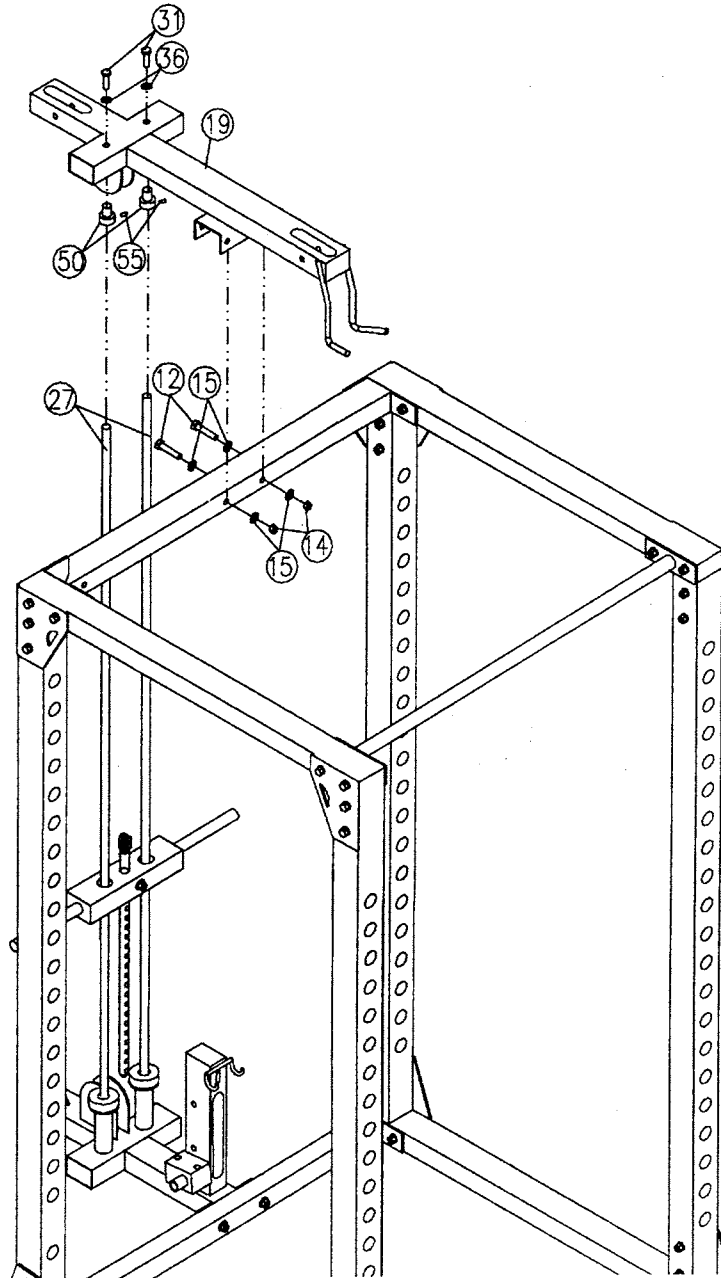

USER'S MANUAL

GLA378

GLA378 EXPLODED DIAGRAM

GLA378 PART LIST

NO.	NAMES	QTY.
12	HEX HEAD BOLT 1/2" x 4" PARTIAL THREAD	4
15	1/2" WASHER	8
16	END CAP 2" x 3"	6
18	LOW ROW BAR	2
19	TOP FRAME	1
20	BOTTOM FRAME	1
21	LAT PULLDOWN BAR	1
22	CABLE 117"	1
23	CABLE 142"	1
24	TOP PLATE WITH WEIGHT HORNS	1
25	FOOT BRACE	1
26	PULLEY PLATE	2
27	GUIDE ROD	2
28	SELECTOR ROD	1
29	SELECTOR ROD TOP BOLT 1/2"x 2"	1
30	1/2" JAM NUT	1
31	HEX HEAD BOLT 3/8" x 3/4" FULL THREAD	2
32	HEX HEAD BOLT 3/8" x 2" FULL THREAD	4
33	HEX HEAD BOLT 3/8" x 3" FULL THREAD	2
34	HEX HEAD BOLT 3/8" x 3 3/4" FULL THREAD	2
35	3/8" NYLON LOCK NUT	9
36	3/8" WASHER	12
37	HEX HEAD BOLT 3/8" x 3 1/2" PART. THREAD	1
38	LAT BAR PAD	1
39	RUBBER GRIP	2
40	RUBBER GRIP	2
41	RUBBER COVER	2
42	RUBBER COVER	2
43	WEIGHT STACK PIN	1
44	T-SHAPPED POP PIN	1
45	CABLE END SHAFT	1
46	3/8" PULLEY SPACER	8
47	SNAP LINK	3
48	ROUND END CAP	4
49	RUBBER DONUT	2
50	SHAFT COLLAR	4
51	TOP PLATE INSERT	2
52	PULLEY	8
53	END CAP 2" x 2"	1
54	ROUND END CAP	2
55	ALLEN SCREW 5/16" x 5/16"	2
56	CHAIN	1

STEP 1

STEP 2

STEP 3

STEP 4