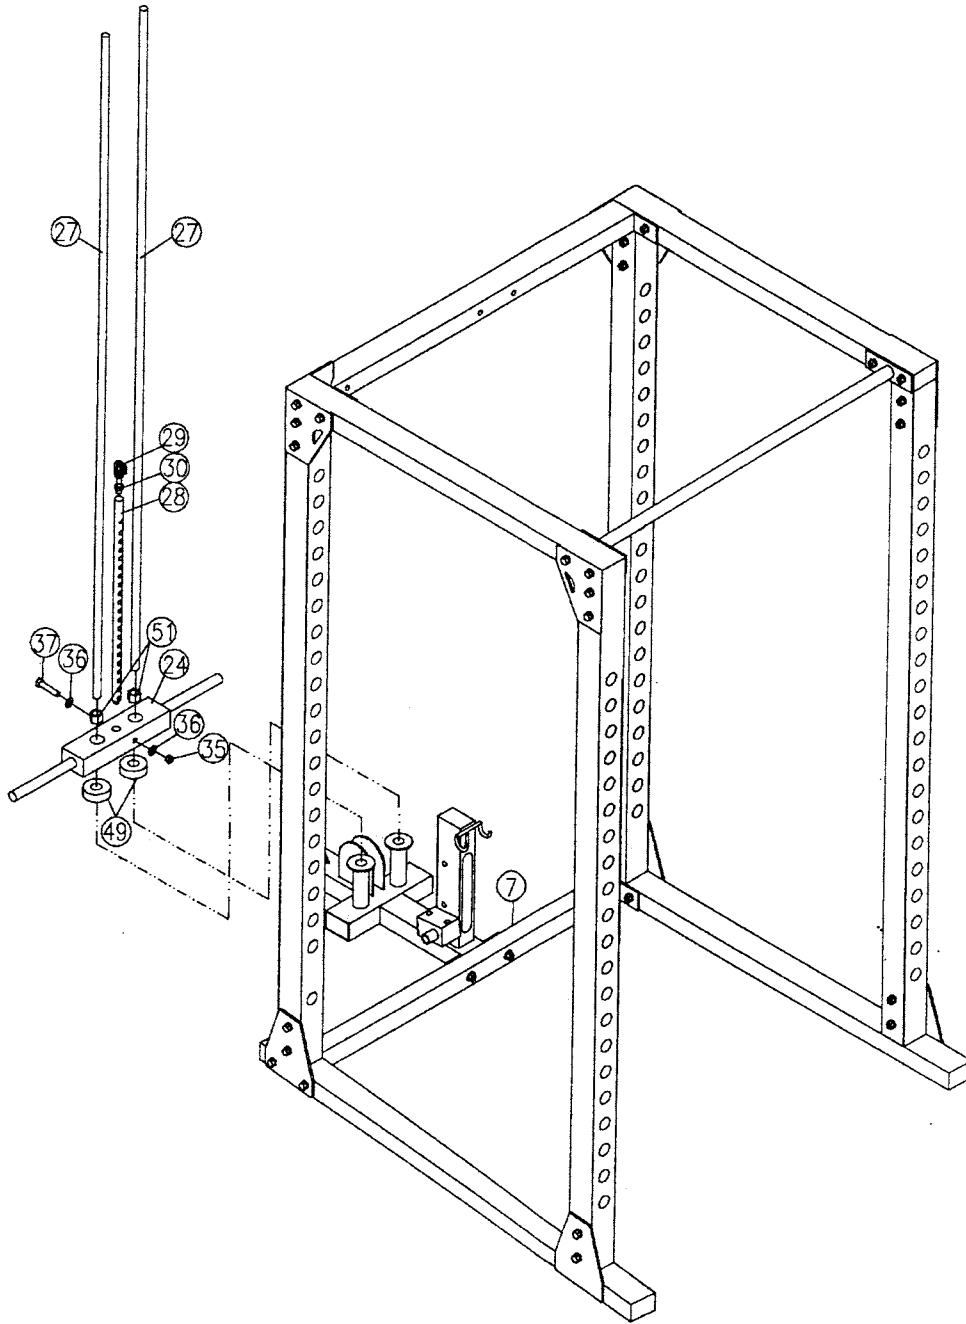

USER'S MANUAL

GLA378

GLA378 EXPLODED DIAGRAM

GLA378 PART LIST

NO.	NAMES	QTY.
12	HEX HEAD BOLT 1/2" x 4" PARTIAL THREAD	4
15	1/2" WASHER	8
16	END CAP 2" x 3"	6
18	LOW ROW BAR	2
19	TOP FRAME	1
20	BOTTOM FRAME	1
21	LAT PULLDOWN BAR	1
22	CABLE 117"	1
23	CABLE 142"	1
24	TOP PLATE WITH WEIGHT HORNS	1
25	FOOT BRACE	1
26	PULLEY PLATE	2
27	GUIDE ROD	2
28	SELECTOR ROD	1
29	SELECTOR ROD TOP BOLT 1/2"x 2"	1
30	1/2" JAM NUT	1
31	HEX HEAD BOLT 3/8" x 3/4" FULL THREAD	2
32	HEX HEAD BOLT 3/8" x 2" FULL THREAD	4
33	HEX HEAD BOLT 3/8" x 3" FULL THREAD	2
34	HEX HEAD BOLT 3/8" x 3 3/4" FULL THREAD	2
35	3/8" NYLON LOCK NUT	9
36	3/8" WASHER	12
37	HEX HEAD BOLT 3/8" x 3 1/2" PART. THREAD	1
38	LAT BAR PAD	1
39	RUBBER GRIP	2
40	RUBBER GRIP	2
41	RUBBER COVER	2
42	RUBBER COVER	2
43	WEIGHT STACK PIN	1
44	T-SHAPPED POP PIN	1
45	CABLE END SHAFT	1
46	3/8" PULLEY SPACER	8
47	SNAP LINK	3
48	ROUND END CAP	4
49	RUBBER DONUT	2
50	SHAFT COLLAR	4
51	TOP PLATE INSERT	2
52	PULLEY	8
53	END CAP 2" x 2"	1
54	ROUND END CAP	2
55	ALLEN SCREW 5/16" x 5/16"	2
56	CHAIN	1

STEP 1

STEP 2

STEP 3

STEP 4