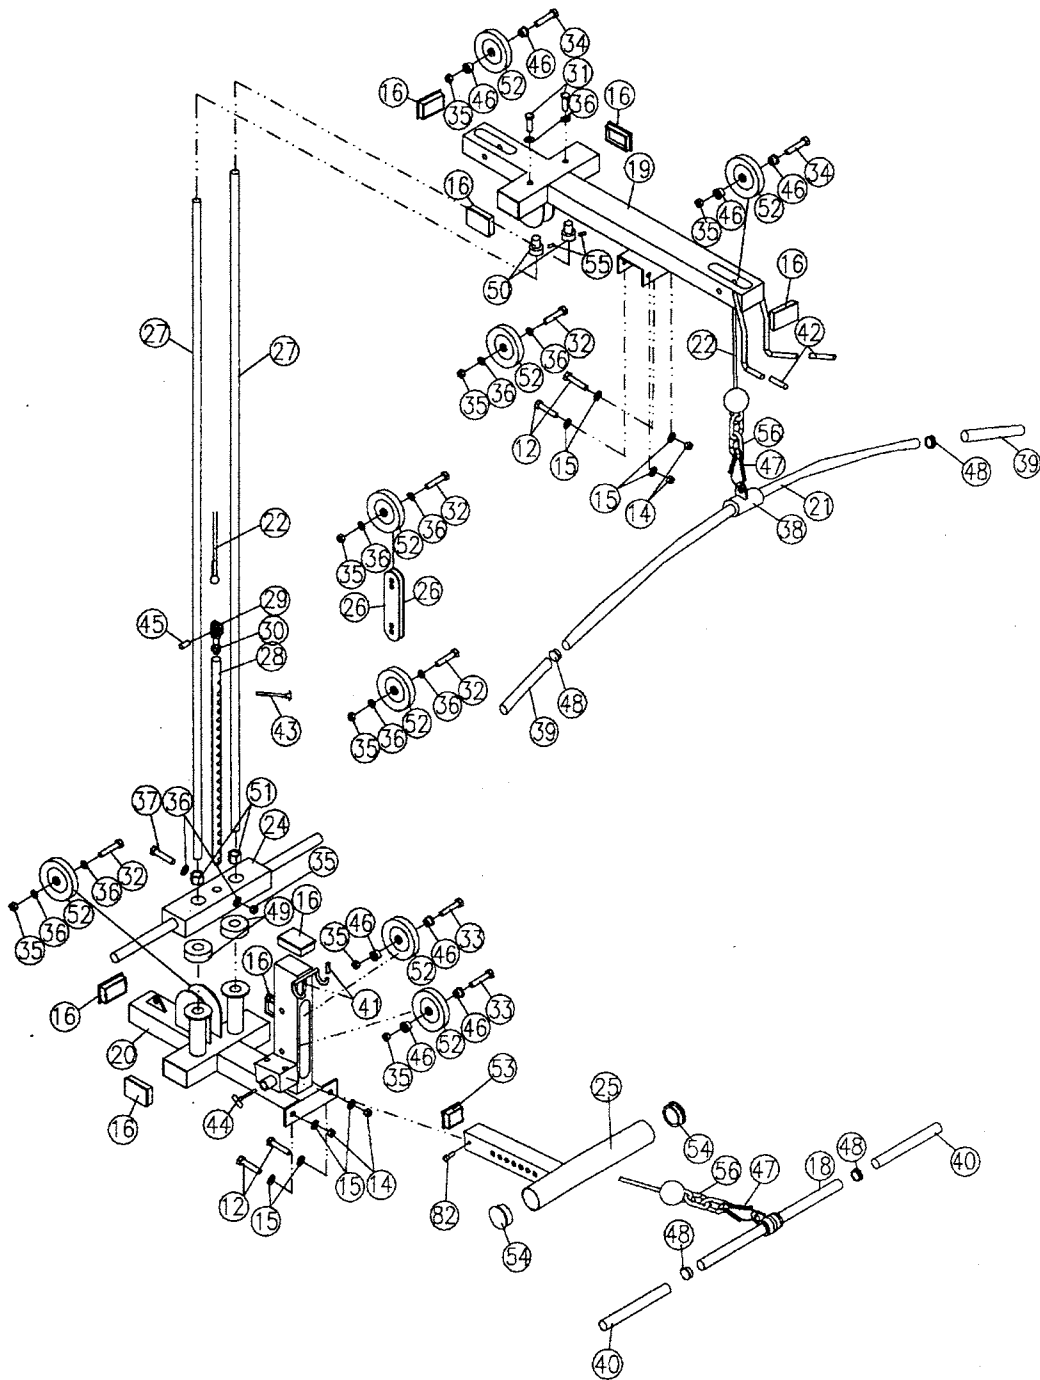

USER'S MANUAL

GLA378

GLA378 EXPLODED DIAGRAM

GLA378 PART LIST

NO.	NAMES	QTY.
12	HEX HEAD BOLT 1/2" x 4" PARTIAL THREAD	4
15	1/2" WASHER	8
16	END CAP 2" x 3"	6
18	LOW ROW BAR	2
19	TOP FRAME	1
20	BOTTOM FRAME	1
21	LAT PULLDOWN BAR	1
22	CABLE 117"	1
23	CABLE 142"	1
24	TOP PLATE WITH WEIGHT HORNS	1
25	FOOT BRACE	1
26	PULLEY PLATE	2
27	GUIDE ROD	2
28	SELECTOR ROD	1
29	SELECTOR ROD TOP BOLT 1/2"x 2"	1
30	1/2" JAM NUT	1
31	HEX HEAD BOLT 3/8" x 3/4" FULL THREAD	2
32	HEX HEAD BOLT 3/8" x 2" FULL THREAD	4
33	HEX HEAD BOLT 3/8" x 3" FULL THREAD	2
34	HEX HEAD BOLT 3/8" x 3 3/4" FULL THREAD	2
35	3/8" NYLON LOCK NUT	9
36	3/8" WASHER	12
37	HEX HEAD BOLT 3/8" x 3 1/2" PART. THREAD	1
38	LAT BAR PAD	1
39	RUBBER GRIP	2
40	RUBBER GRIP	2
41	RUBBER COVER	2
42	RUBBER COVER	2
43	WEIGHT STACK PIN	1
44	T-SHAPPED POP PIN	1
45	CABLE END SHAFT	1
46	3/8" PULLEY SPACER	8
47	SNAP LINK	3
48	ROUND END CAP	4
49	RUBBER DONUT	2
50	SHAFT COLLAR	4
51	TOP PLATE INSERT	2
52	PULLEY	8
53	END CAP 2" x 2"	1
54	ROUND END CAP	2
55	ALLEN SCREW 5/16" x 5/16"	2
56	CHAIN	1

STEP 1

STEP 2

STEP 3

STEP 4