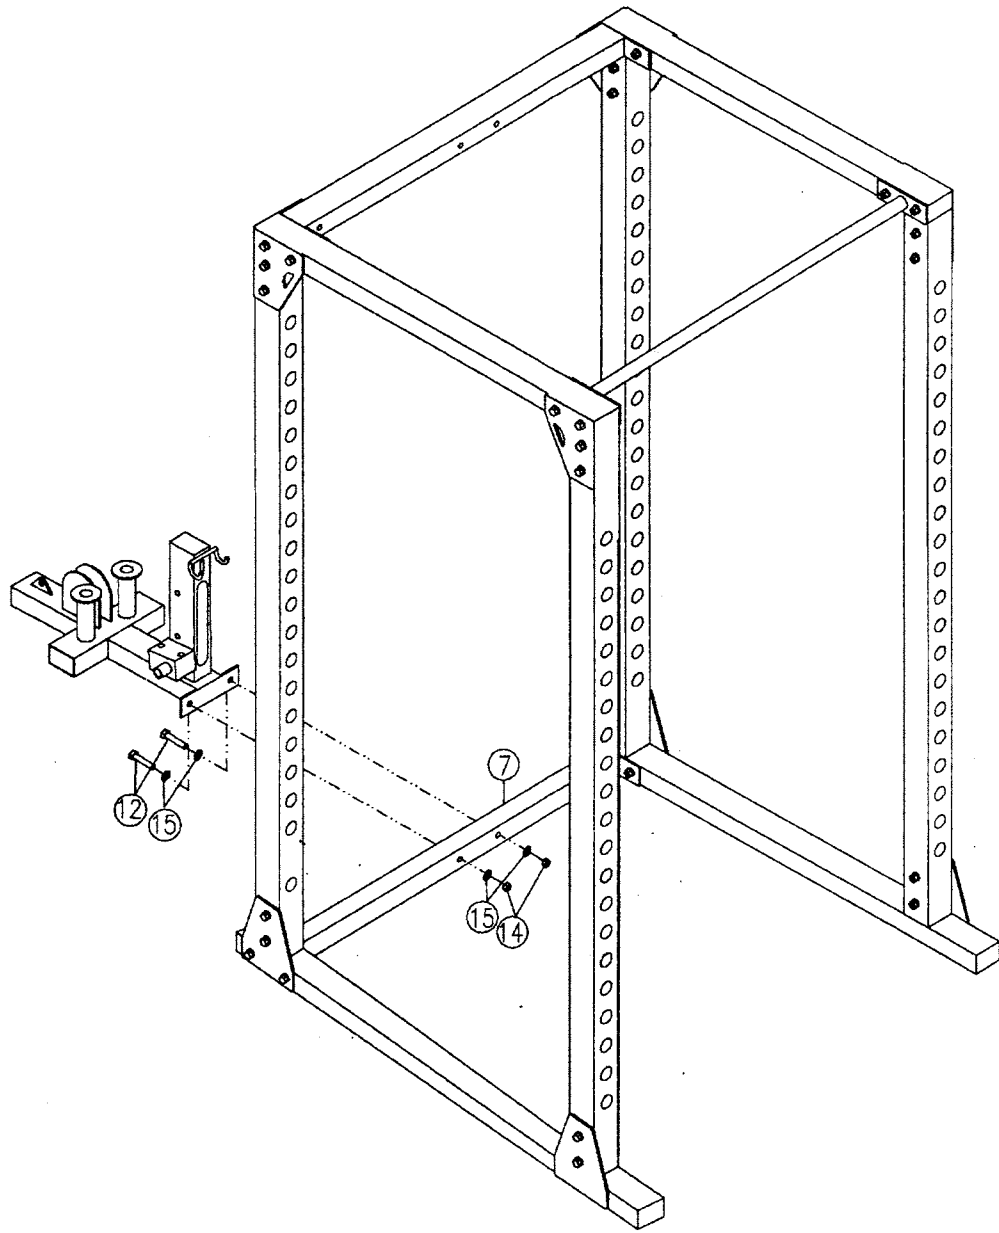

USER'S MANUAL

GLA378

GLA378 EXPLODED DIAGRAM

GLA378 PART LIST

NO.	NAMES	QTY.
12	HEX HEAD BOLT 1/2" x 4" PARTIAL THREAD	4
15	1/2" WASHER	8
16	END CAP 2" x 3"	6
18	LOW ROW BAR	2
19	TOP FRAME	1
20	BOTTOM FRAME	1
21	LAT PULLDOWN BAR	1
22	CABLE 117"	1
23	CABLE 142"	1
24	TOP PLATE WITH WEIGHT HORNS	1
25	FOOT BRACE	1
26	PULLEY PLATE	2
27	GUIDE ROD	2
28	SELECTOR ROD	1
29	SELECTOR ROD TOP BOLT 1/2"x 2"	1
30	1/2" JAM NUT	1
31	HEX HEAD BOLT 3/8" x 3/4" FULL THREAD	2
32	HEX HEAD BOLT 3/8" x 2" FULL THREAD	4
33	HEX HEAD BOLT 3/8" x 3" FULL THREAD	2
34	HEX HEAD BOLT 3/8" x 3 3/4" FULL THREAD	2
35	3/8" NYLON LOCK NUT	9
36	3/8" WASHER	12
37	HEX HEAD BOLT 3/8" x 3 1/2" PART. THREAD	1
38	LAT BAR PAD	1
39	RUBBER GRIP	2
40	RUBBER GRIP	2
41	RUBBER COVER	2
42	RUBBER COVER	2
43	WEIGHT STACK PIN	1
44	T-SHAPPED POP PIN	1
45	CABLE END SHAFT	1
46	3/8" PULLEY SPACER	8
47	SNAP LINK	3
48	ROUND END CAP	4
49	RUBBER DONUT	2
50	SHAFT COLLAR	4
51	TOP PLATE INSERT	2
52	PULLEY	8
53	END CAP 2" x 2"	1
54	ROUND END CAP	2
55	ALLEN SCREW 5/16" x 5/16"	2
56	CHAIN	1

STEP 1

STEP 2

STEP 3

STEP 4