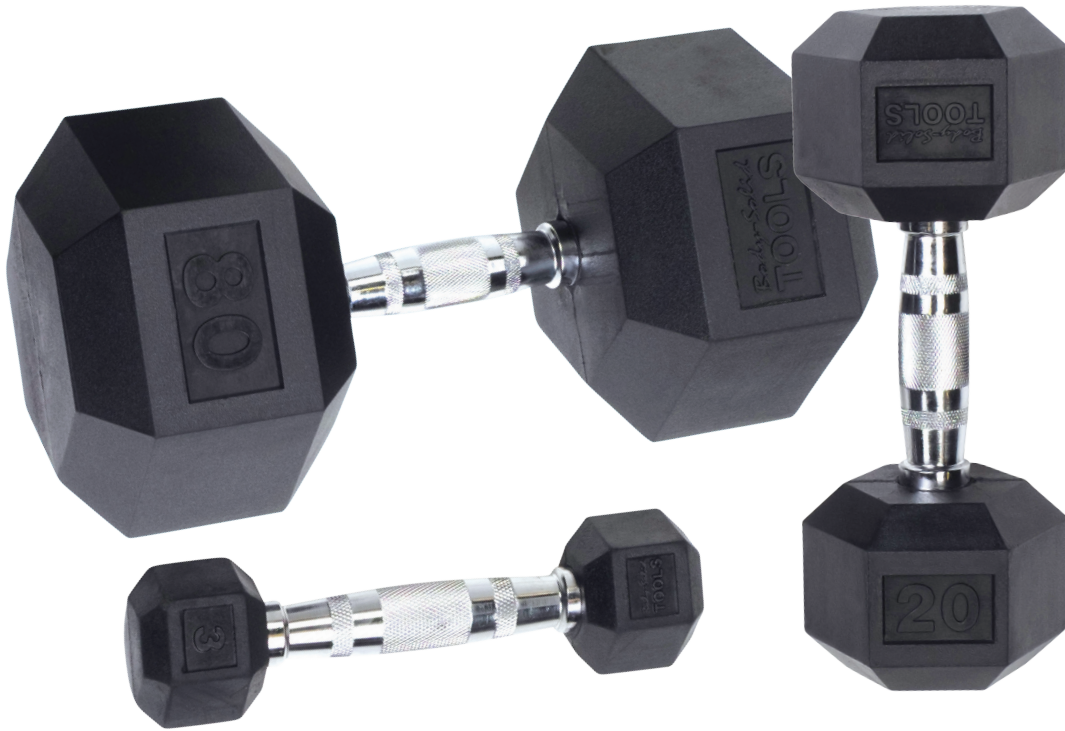

SDR (HEXRU) Rubber Coated Hex Dumbbells

Body-Solid[®]
Built for Life

Item #	Weight
SDR3	3lb
SDR5	5lb
SDR8	8lb
SDR10	10lb
SDR12	12lb
SDR15	15lb
SDR20	20lb
SDR25	25lb
SDR30	30lb
SDR35	35lb
SDR40	40lb
SDR45	45lb
SDR50	50lb
SDR55	55lb
SDR60	60lb
SDR65	65lb
SDR70	70lb
SDR75	75lb
SDR80	80lb
SDR85	85lb
SDR90	90lb
SDR95	95lb
SDR100	100lb
SDR105	105lb
SDR110	110lb
SDR115	115lb
SDR120	120lb

SDR(size) Rubber Coated Hex Dumbbells

The Body-Solid SDR Rubber Coated Hex Dumbbells feature durability that simply can't be matched. It resists cracking and fading while protecting floors and equipment. Made from solid cast iron with a 6-sided anti-roll design and encased in rubber, this dumbbell is stylish as it is durable.

The end weights are iron, cast with a through hole. The machined chromed handle fits through the hole and is then welded to the end weight. The final step is to over-mold the rubber onto the end weights.

Special Features

- Available from 3 lb. to 120 lbs.
- Contoured Handle
- Encased with virgin rubber to resist cracking, fading and also protects floors and equipment
- Raised numbers
- Available in 3, 5, 8, 10, 12, 15, 20, 25, 30, 35, 40, 45, 50, 55, 60, 65, 70, 75, 80, 85, 90, 95, 100, 105, 110, 115 and 120 pound sizes