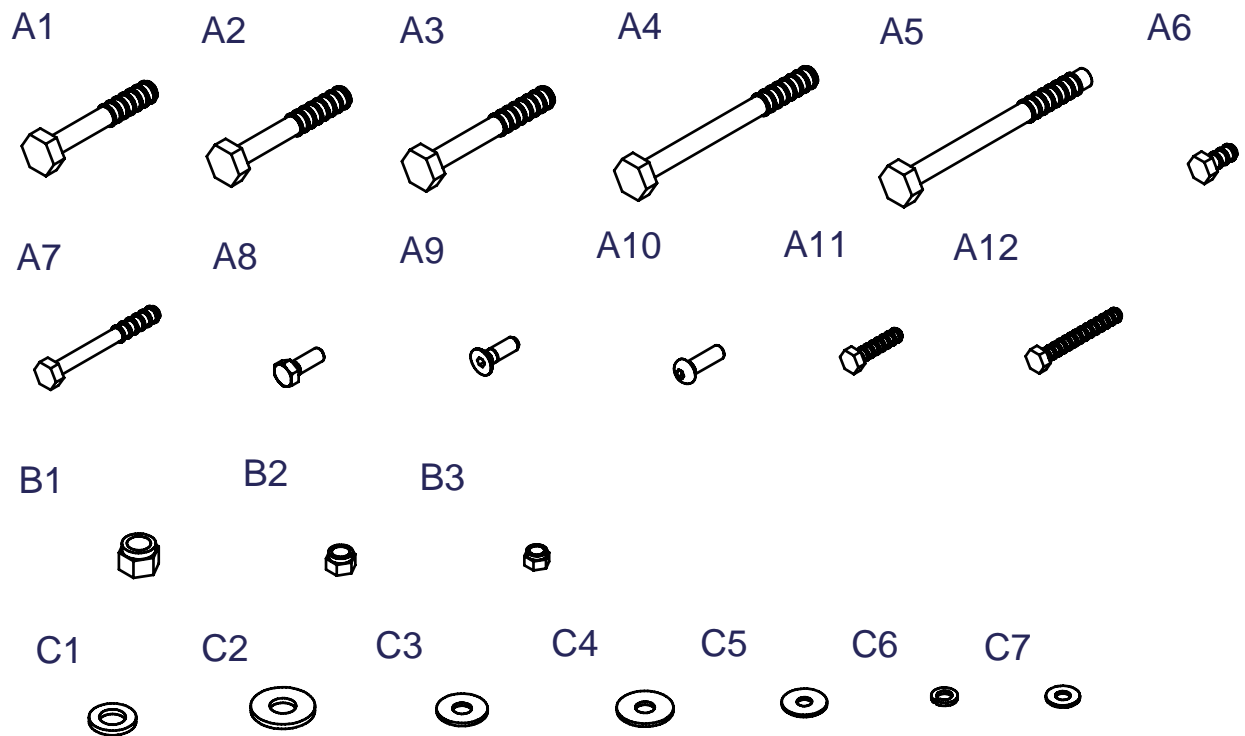

## HARDWARE ILLUSTRATION

A1. M12X75L Hex Head Bolt-----	[4PCS]
A2. M12X80L Hex Head Bolt-----	[6PCS]
A3. M12X90L Hex Head Bolt-----	[4PCS]
A4. M12X125L Hex Head Bolt-----	[3PCS]
A5. M12X135L Hex Head Bolt-----	[2PCS]
A6. M10X20L Hex Head Bolt -----	[2PCS]
A7. M10X75L Hex Head Bolt-----	[4PCS]
A8. M8X20L Hex Head Bolt -----	[4PCS]
A9. 5/16"X1" Co.Noid Head Bolt -----	[4PCS]
A10. 5/16"X1" Round Bolt -----	[13PCS]
A11. 5/16"X1 1/4" Hex Head Bolt -----	[2PCS]
A12. 5/16"X2 1/4" Hex Head Bolt -----	[2PCS]
B1. M12 Nylon Lock Nut -----	[19PCS]
B2. M10 Nylon Lock Nut-----	[4PCS]
B3. M8 Nylon Lock Nut -----	[4PCS]
C1. M12 (I.D.) Washer(Ø25) -----	[8PCS]
C2. M12 (I.D.) Washer(Ø34)-----	[30PCS]
C3. M8 (I.D.) Washer(Ø27) -----	[8PCS]
C4. M10 (I.D.) Washer(Ø27) -----	[10PCS]
C5. M8 (I.D.) Washer(Ø24) -----	[17PCS]
C6. M8 Spring Washer -----	[17PCS]
C7. M8 (I.D.)Washer(Ø18)-----	[8PCS]

## ASSEMBLY STEP 4

## ASSEMBLY STEP 5

## ASSEMBLY STEP 6

ASSEMBLY STEP 7

Section View

ASSEMBLY STEP 8

Section View