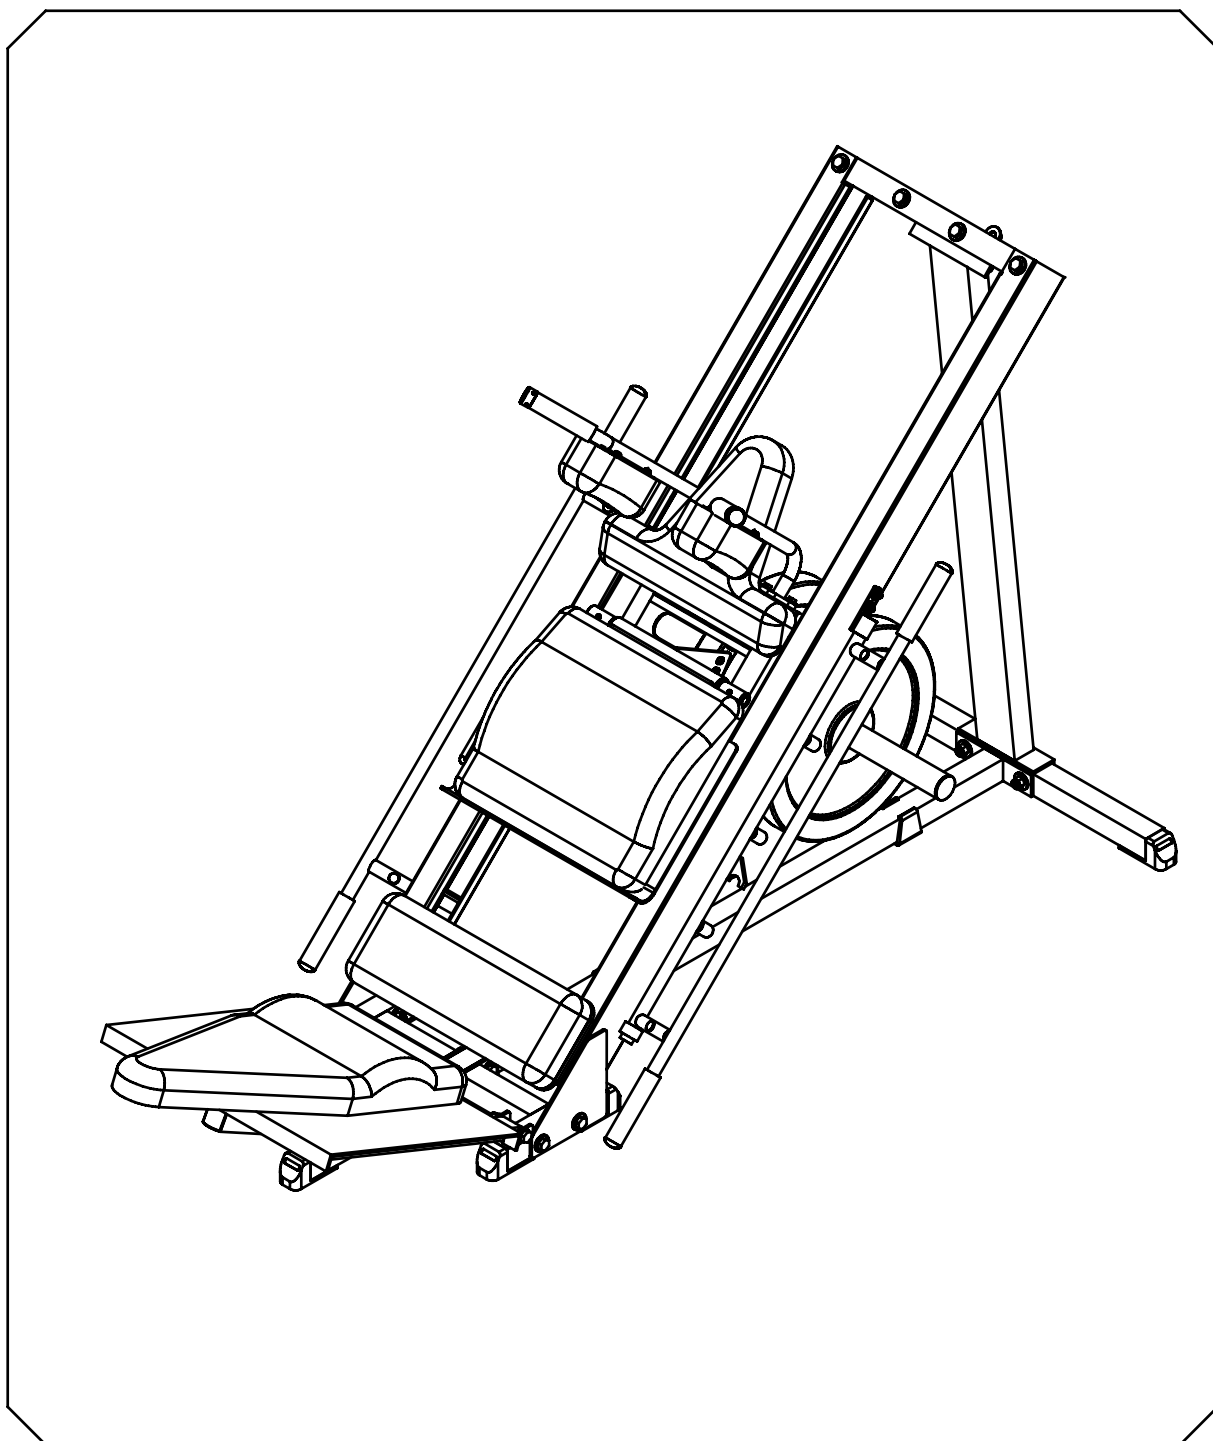

Body-Solid

BODY-SOLID, Inc.
1900 S. Des Plaines Ave.
Forest Park, IL 60130 USA
Phone: (708) 427-3555
Fax: (708) 427-3556
www.bodysolid.com

GLPH-1100.2 OWNER'S MANUAL