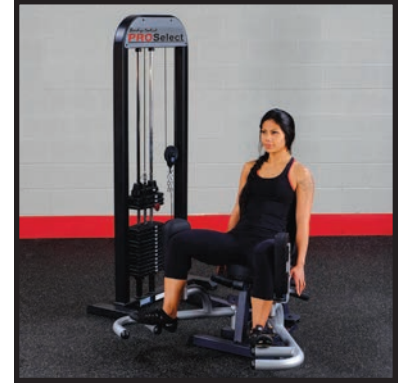

GIOT-STK

Pro-Select Inner/Outer Thigh with Stack

Body-Solid[®]
Built for Life

GIOT-STK

Pro-Select Inner/Outer Thigh with Stack

Trim and tone those trouble spots with the Inner & Outer Thigh Machine. Do both abductor/adductor exercises from one seated position. 5 range of motion adjustments accommodate users of all sizes. A lumbar supported adjustable back pad, swiveling knee pads and no cable change design provide the quality, comfort and ease of use necessary to achieve great results.

Special Features

- Combines both abductor and adductor exercises in one seated position
- 5 range of motion adjustments to accommodate users of all sizes
- No cable change design with swiveling knee pads provides comfort and convenience
- Side stability handles for better positioning
- 210lb. Stack included. Optional 310lb. stack

Warranty

Frame & Welds Lifetime
Bushings and Hardware 3 Years
Pads, Cables and Grips 1 Year

Frame & Welds Lifetime
Bushings and Hardware Lifetime
Pads, Cables and Grips Lifetime

Weight: 411 lbs.
Dimensions: 62.5”L x 65”W x 70”H