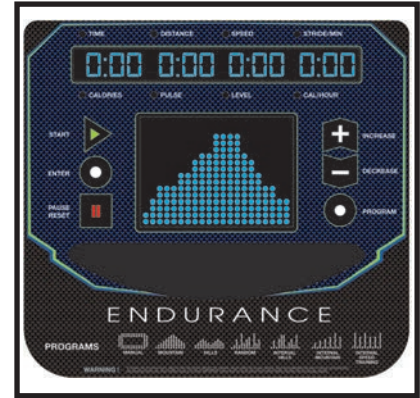

# E5000 Premium Elliptical Trainer

ENDURANCE  
by Body-Solid

### LED Display Console

The E5000 features a 2-window, color LED Display with easy-to-use functional buttons and program controls.

## E5000 Premium Elliptical Trainer

Endurance Center Drive elliptical trainers are the perfect blend of research, engineering, performance and technology. Patented technologies have been applied to provide a stable, space-efficient platform to perform rigorous low impact full body workouts. The combination of a natural stride, quality manufacturing and superior programming have created the latest evolution in cardio training. The E5000 uses an internal generator eliminating any power requirement. Designed for extreme durability, the E5000 offers a commercial warranty.

## Special Features

- Patented Center Drive design
- 20 levels of resistance
- Easy step-up height
- Includes handles for easy transport
- Natural 21" stride
- Wireless HRC with chest strap
- 325 pound user capacity
- Dimensions: 68"L x 31"W x 69"H