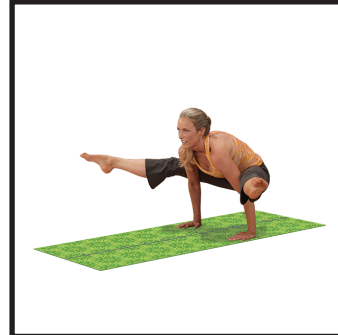

BSTYM10 Premium Yoga Mat

BSTYM10 Premium Yoga Mat

The new BSTYM10 Premium Yoga Mat is designed to be both beautiful and functional. Made of durable high density PVC, the mat will withstand high volume usage and provide a great partner to any yoga or exercise program. The mat has a preprinted center line with repeating horizontal marks every 6 inches allowing proper alignment and positioning called for in many exercises. In addition the repeating decorative pattern gives the user specific spots that can be used for positioning the body while exercising

Special Features

- Premium Yoga Mat made from durable high density PVC
- Decorative Pattern with specific spots for positioning, repeating center line markers
- Size 68" x 24"
- 6mm Thick