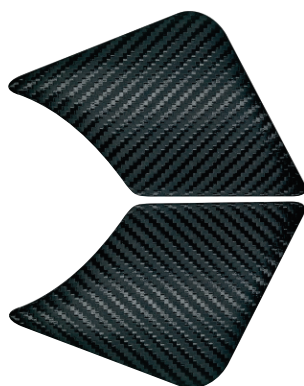

SKU: AK CARBON SUPER DUKE  
1290R

1290R  
SUPER DUKE  
2020

CUSTOM MADE TO FIT

SKU: AT CARBON TIGER 800

TIGER 800

TOP WIDTH: 123mm  
BOTTOM WIDTH: 85mm  
HEIGHT: 185mm

SKU: AK CARBON TIGER 800

TIGER 800