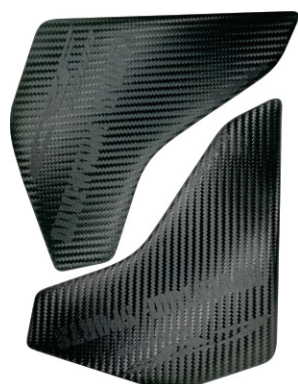

AFRICA TWIN  
CRF1000L  
CRF1000L ADV SP  
CRF1100L ADV SP

TOP WIDTH: 148mm  
BOTTOM WIDTH: 128mm  
HEIGHT: 144mm

SKU: AK CARBON AFRICA TWIN

AFRICA TWIN  
CRF1000L

CUSTOM MADE TO FIT

SKU: AK CARBON AFRICA TWIN  
ADV SPORTS

AFRICA TWIN  
CRF1000L  
ADVENTURE  
SPORT

CUSTOM MADE TO FIT

SKU: AT CARBON AFRICA TWIN  
CRF1100L

AFRICA TWIN  
CRF1000L  
CRF1000L ADV SP  
CRF1100L ADV SP

TOP WIDTH: 85mm  
BOTTOM WIDTH: 120mm  
HEIGHT: 163mm