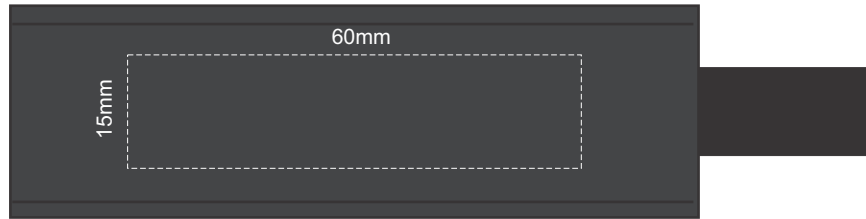

Actual Size: 100% when viewed on A4 paper

Pad Print (Case)

Pad Print (Ear Bud)

Laser Engraving (Case)

Laser Engraves to an Oxidised White Finish