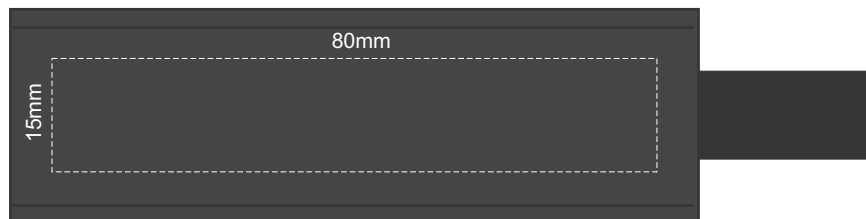

Actual Size: 100% when viewed on A4 paper

Pad Print (Case)

Pad Print (Ear Bud)

Laser Engraving (Case)

Laser Engraves to an Oxidised White Finish