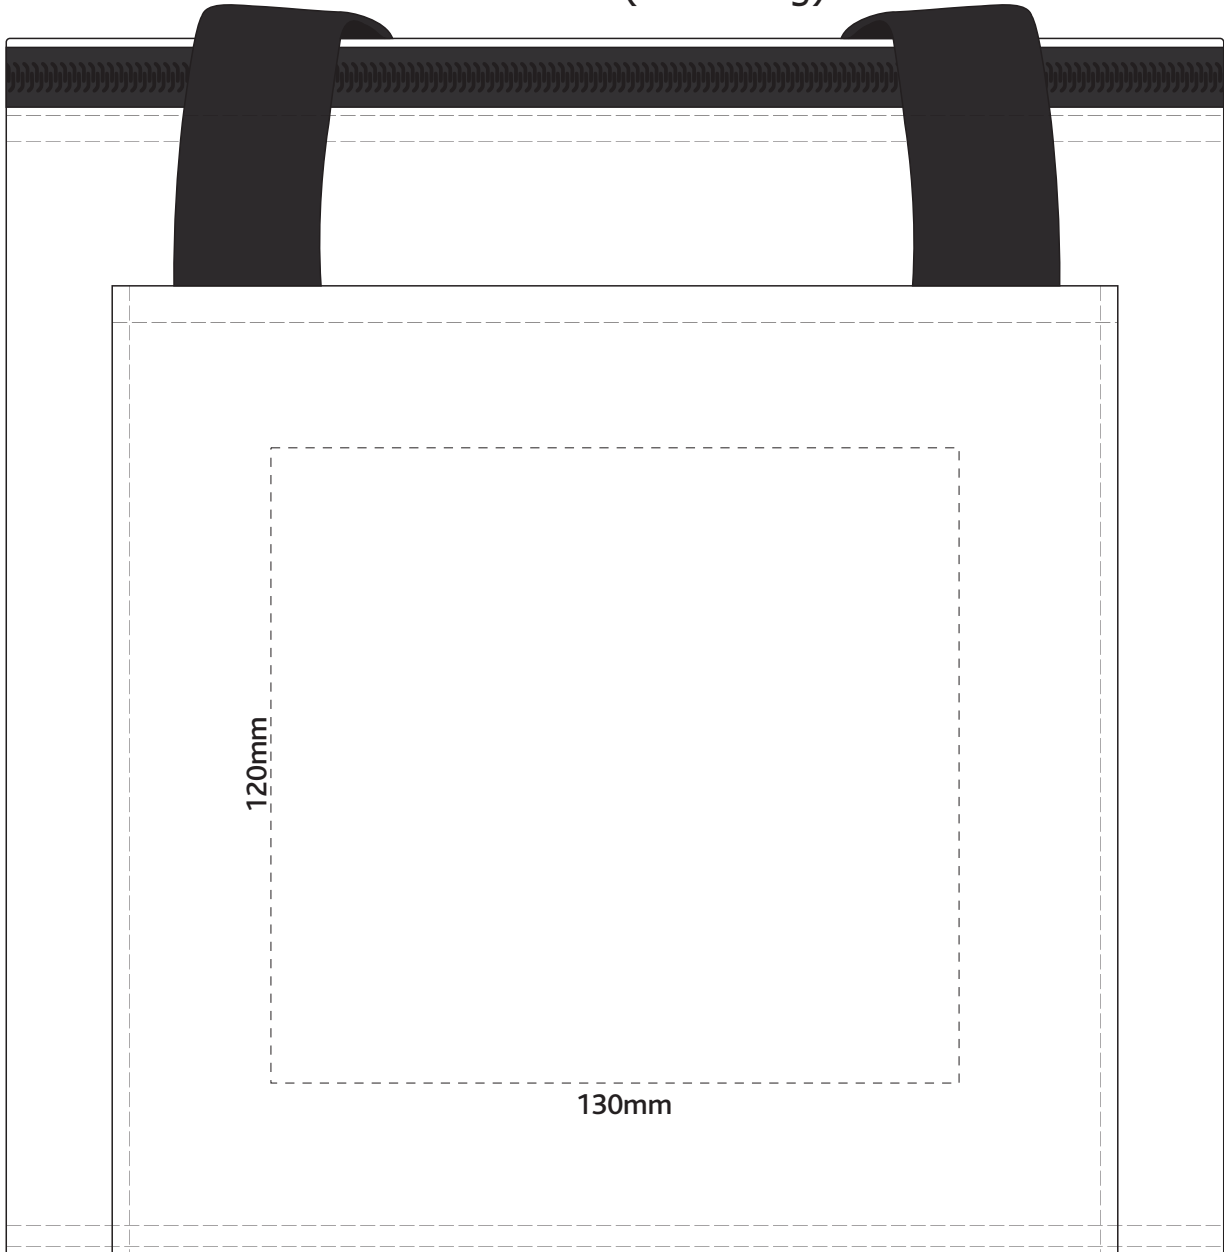

Screen Print  
Digital Transfer

Actual Size: 70% when viewed on A4 paper

Printed on front pocket only

Actual Size: 70% when viewed on A4 paper

Sublimation (white bag)

Printed on front pocket only