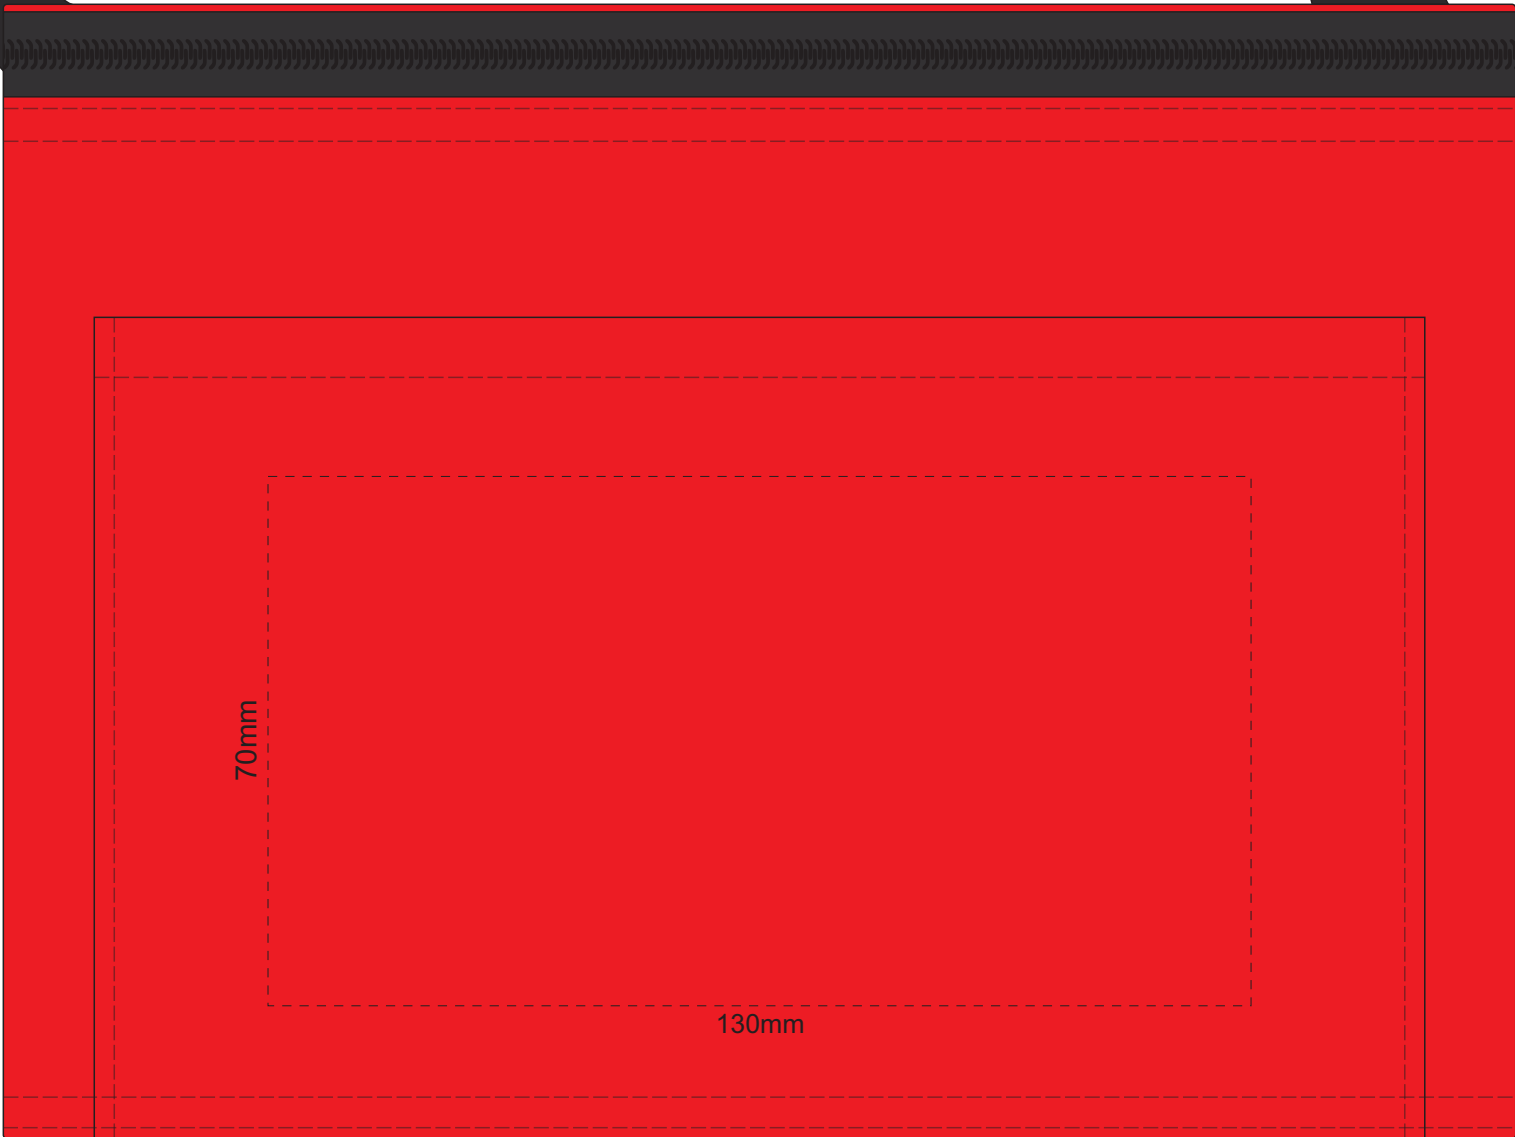

Screen Print
Digital Transfer

Actual Size: 100% when viewed on A4 paper

Actual Size: 100% when viewed on A4 paper

Sublimation (white bag)