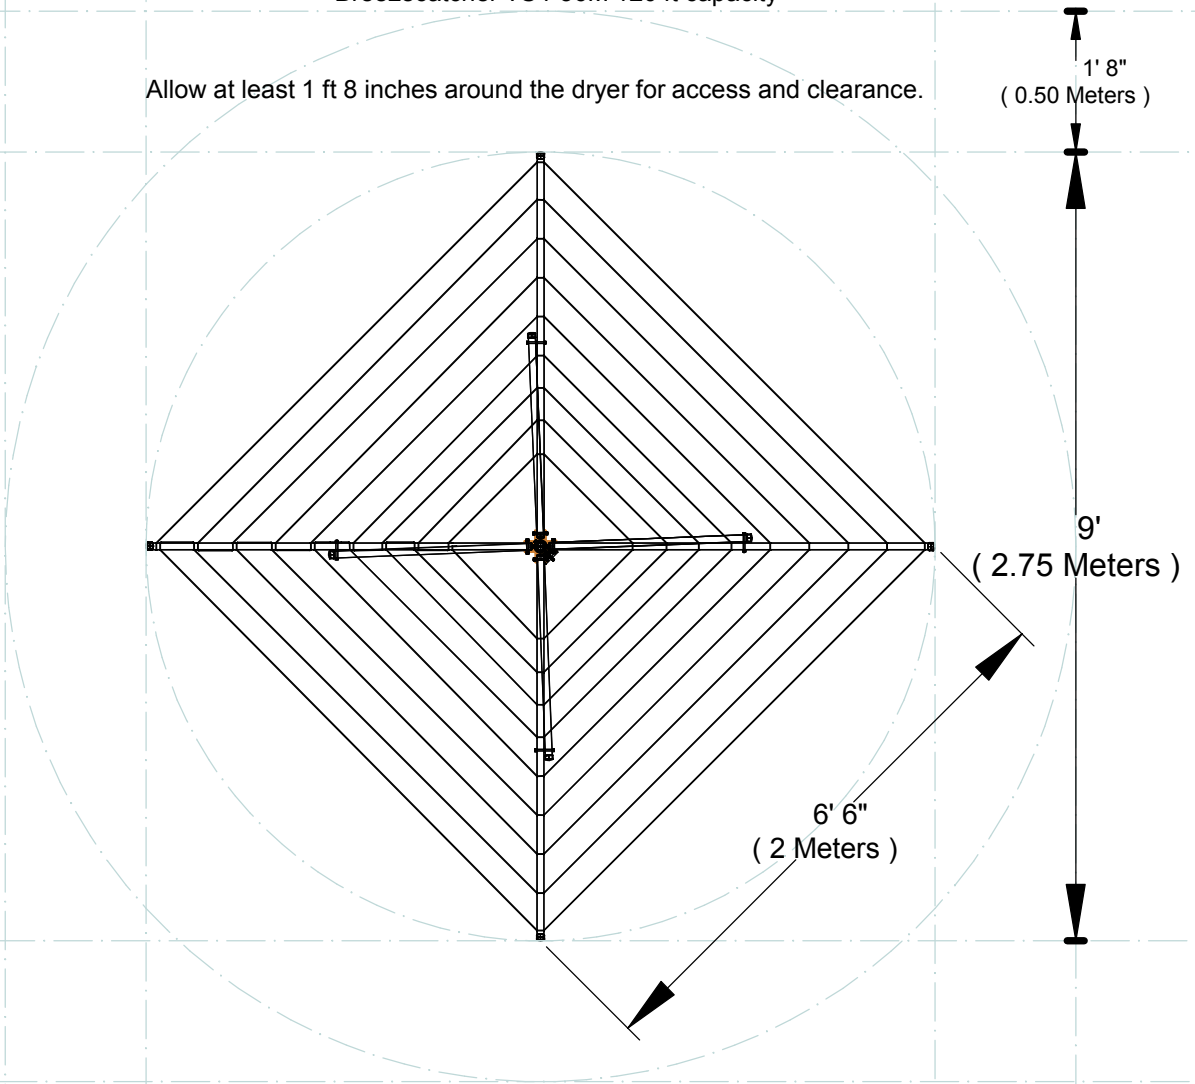

Breezecatcher TS4-36M 120 ft capacity

Allow at least 1 ft 8 inches around the dryer for access and clearance.

Aluminum ground socket is 10 inches long - dryer will sit 8 inches into the socket