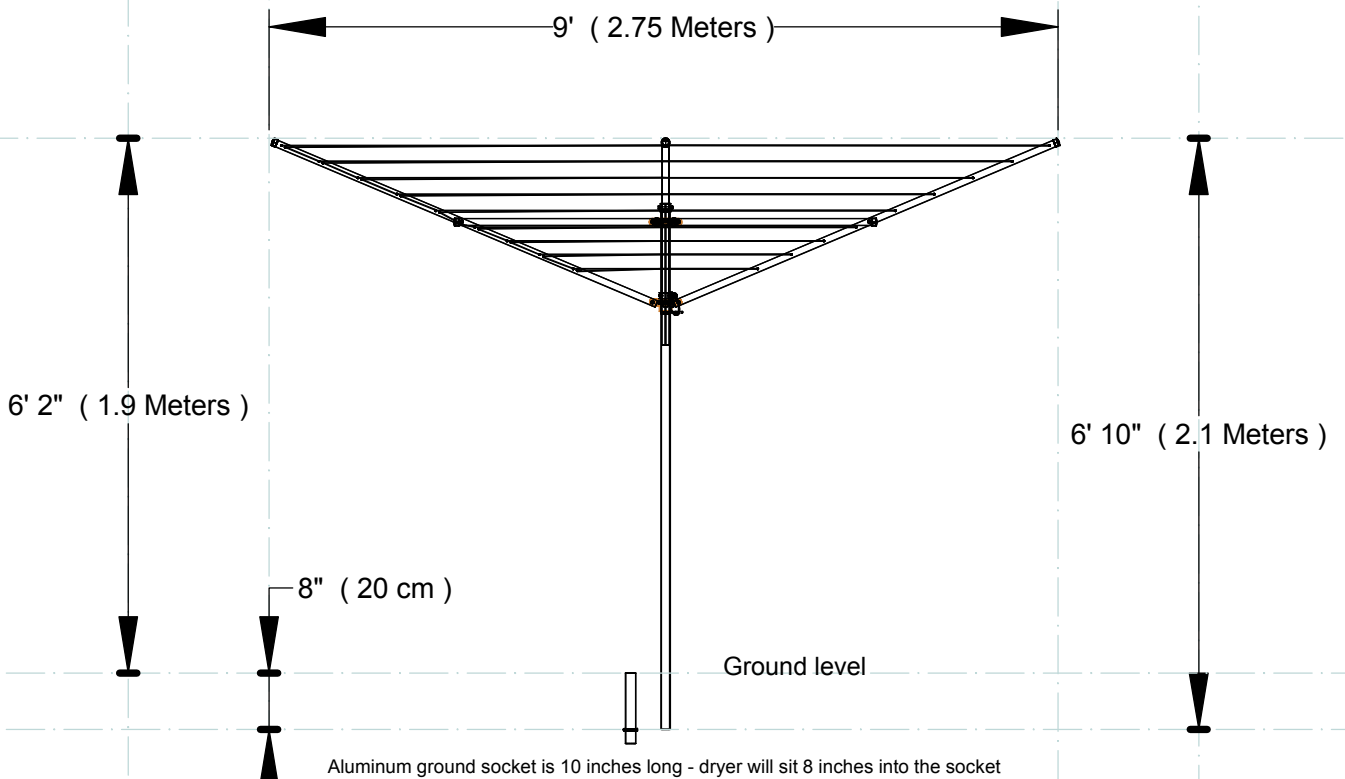

Breezecatcher TS4-36M 120 ft capacity

Allow at least 1 ft 8 inches around the dryer for access and clearance.

Aluminum ground socket is 10 inches long - dryer will sit 8 inches into the socket