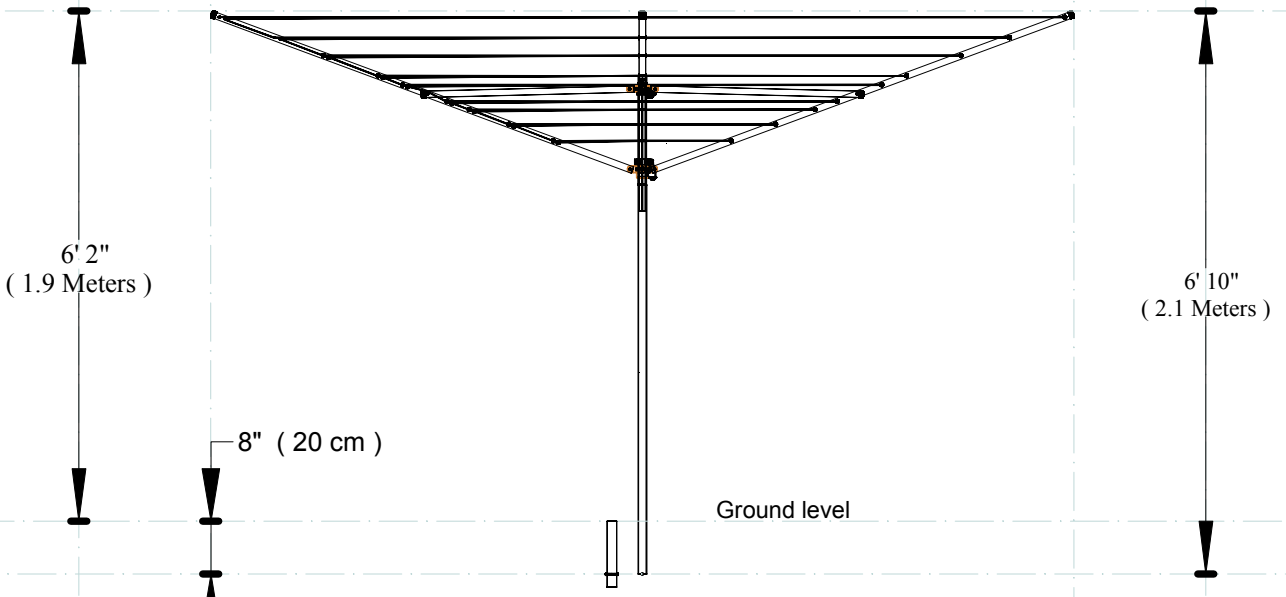

Breezecatcher TS4-140 140 ft capacity

Allow at least 1 ft 8 inches around the dryer for access and clearance.

Aluminum ground socket is 10 inches long - dryer will sit 8 inches into the socket