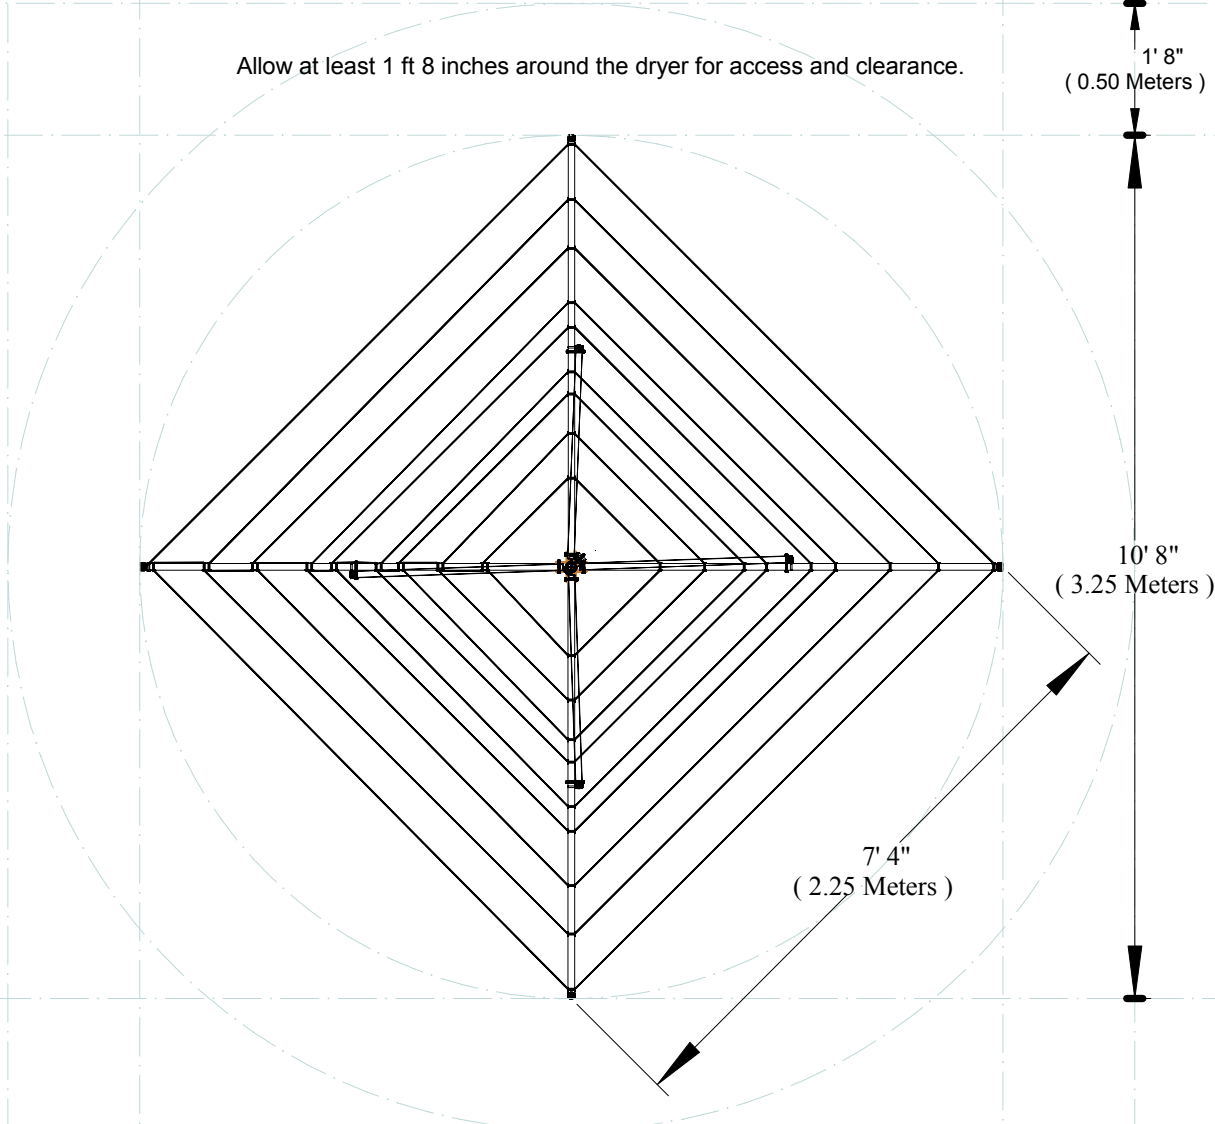

Breezecatcher TS4-140 140 ft capacity

Allow at least 1 ft 8 inches around the dryer for access and clearance.

Aluminum ground socket is 10 inches long - dryer will sit 8 inches into the socket