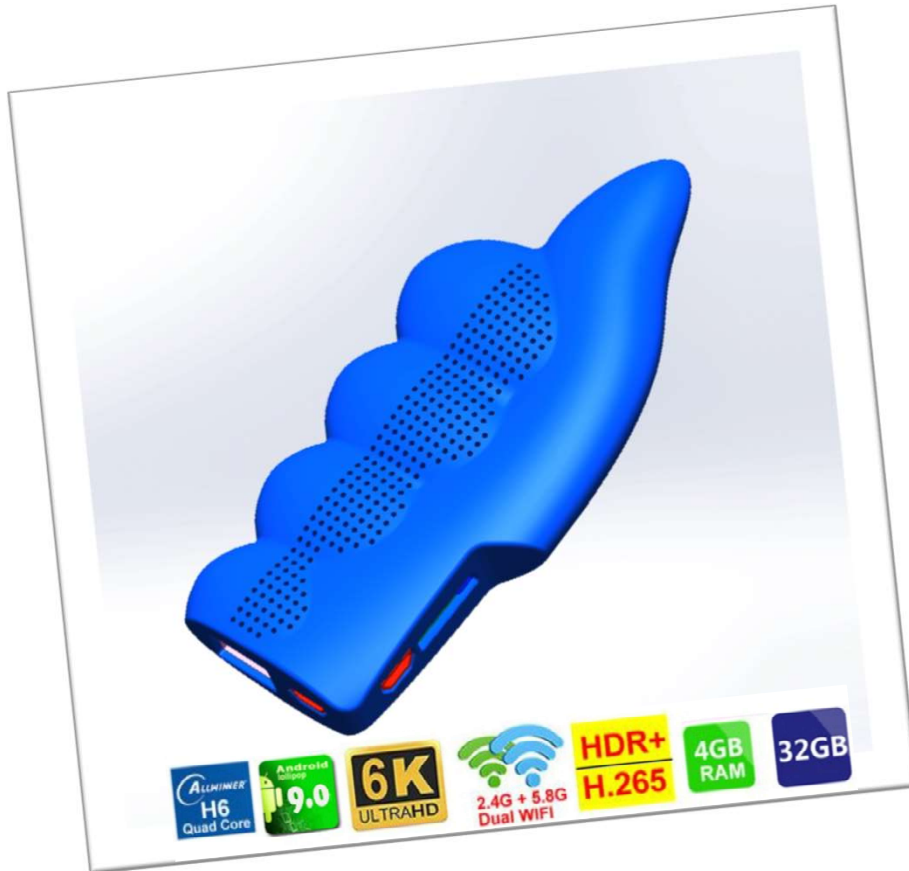

COVID-19 FORCING YOU TO WORK OR SCHOOL FROM HOME?

INTRODUCING THE MOST COST-EFFECTIVE
COMPUTING SOLUTION IN SA

E-Sharp-Sharp

Simply plug into any
HDMI TV or monitor,
connect to the internet,
and start working.

Perfect for:

HOME SCHOOLING
REMOTE WORKERS
CALL CENTER AGENTS

COMPLETE SOLUTION

E-SHARP-SHARP COMPUTER

+

64GB SD-CARD MEMORY

+

WIRELESS KEYBOARD

+

TOUCHPAD

+

WIRELESS HEADSET

+

1080p WEBCAM

SPECIFICATIONS

Hardware	Core: Cortex A53,Quad-Core GPU: Mali-T720 RAM: 4G DDR3 ROM:32G eMMC Max. Extended Capacity: 32G System: Android 9.0
Communication	5G WiFi WIFI: 802.11 b/g/n Bluetooth: 4.0
Media	Decoder Format: HD MPEG4 Video format: AVI,DAT,ISO,MKV,MP4,MPEG,RM,WMV Audio format: AAC,FLAC,MP3,OGG,RM,WMA Photo Format: BMP,GIF,JPEG,JPG,PNG,TIFF Support 5.1 Surround Sound Output
Interface	Micro USB Port, HDMI, TF card slot, USB2.0, OTG
Other Features	Antenna: Built-in HDMI Version: 2.0
Power	Power Consumption.: 6W
Dimensions & Weight	Product weight: 0.048 kg Product size (L x W x H): 9.00 x 4.00 x 1.50 cm