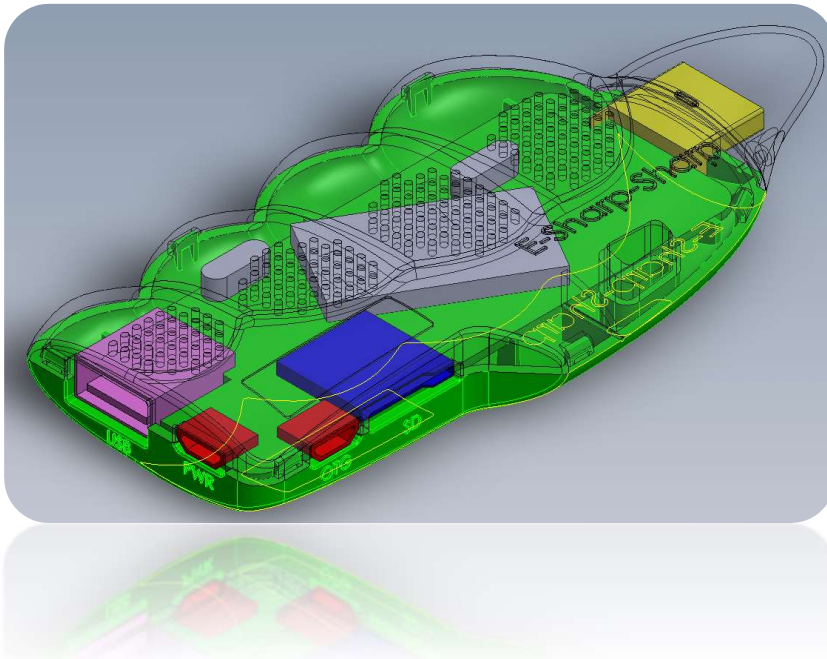

Perfect for:

HOME SCHOOLING
REMOTE WORKERS
CALL CENTER AGENTS

COMPLETE SOLUTION

E-SHARP-SHARP COMPUTER

+

64GB SD-CARD MEMORY

+

WIRELESS KEYBOARD

+

TOUCHPAD

+

WIRELESS HEADSET

+

1080p WEBCAM

SPECIFICATIONS

Hardware	Core: Cortex A53,Quad-Core GPU: Mali-T720 RAM: 4G DDR3 ROM:32G eMMC Max. Extended Capacity: 32G System: Android 9.0
Communication	5G WiFi WIFI: 802.11 b/g/n Bluetooth: 4.0
Media	Decoder Format: HD MPEG4 Video format: AVI,DAT,ISO,MKV,MP4,MPEG,RM,WMV Audio format: AAC,FLAC,MP3,OGG,RM,WMA Photo Format: BMP,GIF,JPEG,JPG,PNG,TIFF Support 5.1 Surround Sound Output
Interface	Micro USB Port, HDMI, TF card slot, USB2.0, OTG
Other Features	Antenna: Built-in HDMI Version: 2.0
Power	Power Consumption.: 6W
Dimensions & Weight	Product weight: 0.048 kg Product size (L x W x H): 9.00 x 4.00 x 1.50 cm