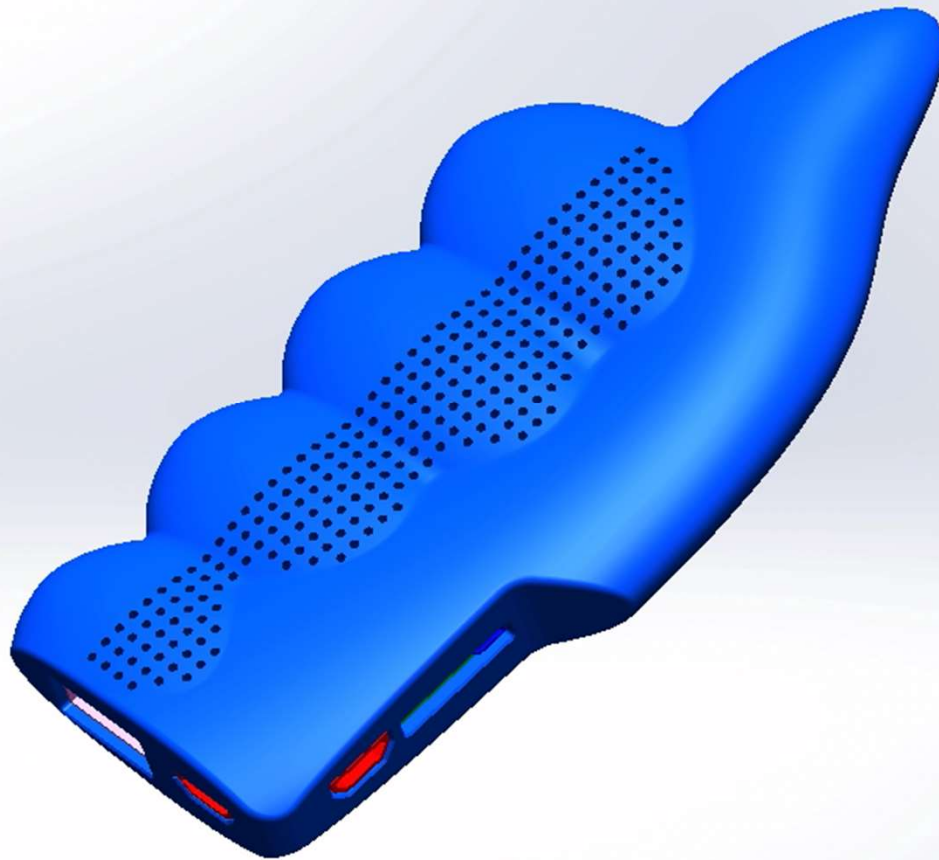

COVID-19 FORCING YOU TO WORK OR SCHOOL FROM HOME?

INTRODUCING THE MOST COST-EFFECTIVE
COMPUTING SOLUTION IN SA

E-Sharp-Sharp

Simply plug into any
HDMI TV or monitor,
connect to the internet,
and start working.

Perfect for:

HOME SCHOOLING
REMOTE WORKERS
CALL CENTER AGENTS

COMPLETE SOLUTION

E-SHARP-SHARP COMPUTER

+

64GB SD-CARD MEMORY

+

WIRELESS KEYBOARD

+

TOUCHPAD

+

WIRELESS HEADSET

+

1080p WEBCAM

SPECIFICATIONS

Hardware	Core: Cortex A53,Quad-Core GPU: Mali-T720 RAM: 4G DDR3 ROM:32G eMMC Max. Extended Capacity: 32G System: Android 9.0
Communication	5G WiFi WIFI: 802.11 b/g/n Bluetooth: 4.0
Media	Decoder Format: HD MPEG4 Video format: AVI,DAT,ISO,MKV,MP4,MPEG,RM,WMV Audio format: AAC,FLAC,MP3,OGG,RM,WMA Photo Format: BMP,GIF,JPEG,JPG,PNG,TIFF Support 5.1 Surround Sound Output
Interface	Micro USB Port, HDMI, TF card slot, USB2.0, OTG
Other Features	Antenna: Built-in HDMI Version: 2.0
Power	Power Consumption.: 6W
Dimensions & Weight	Product weight: 0.048 kg Product size (L x W x H): 9.00 x 4.00 x 1.50 cm