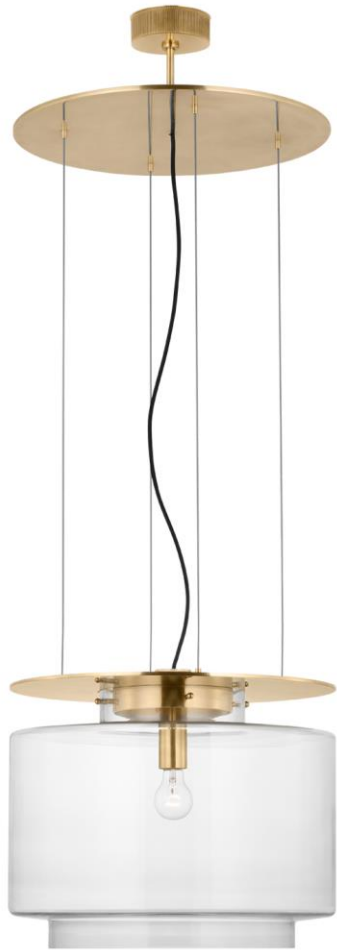

TEAR SHEET

Elias 20" Floating Pendant

Item # RB 5082AB-CG

Designer: Ray Booth

O/A Height: 27" - 247"

Fixture Height: 17.5"

Width: 20"

Canopy: 5" Round

Finishes: AB, BZ, PN

Glass Options: CG, WG

Socket: E26 Keyless

Wattage: 15 LED A19

Weight: 65 Pounds

Note: UL Only | Height Not Adjustable After Installation