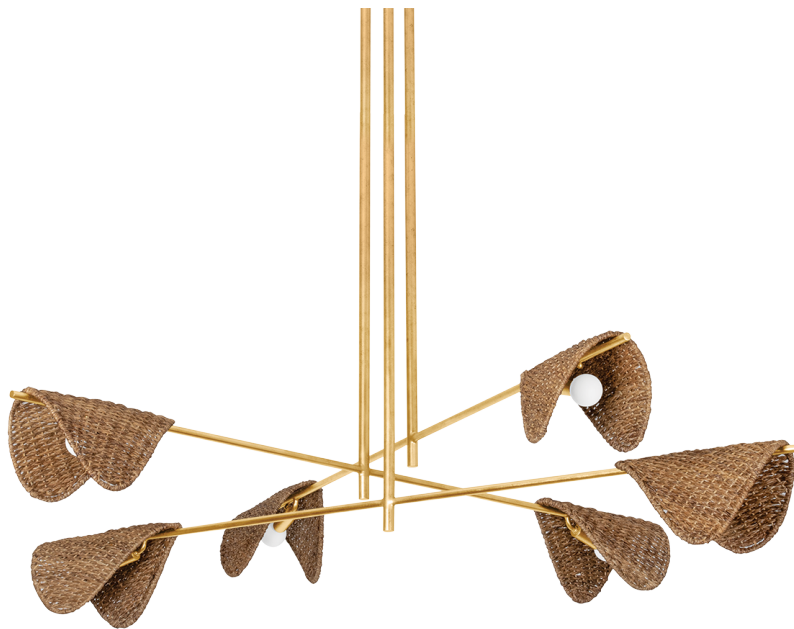

BARNABY

F1060-VGL

Let your imagination take flight with the dynamic artistry of Barnaby. Mimicking the elliptical wing movements of birds, each shade has been handwoven from natural abaca fibers to create an airy and sculptural centerpiece. As a point of contrast, the clean lines and right angles of the Aged Brass frame lend this mobile-inspired chandelier a pleasing sense of order.

*Due to the one-of-a-kind nature of the medium, exact colors and patterns may vary slightly from the image shown.

FINISHES

Vintage Gold Leaf (VGL)

DIMENSIONS

Height: 14.75"

Width/Diameter: 60"

Length: "

Minimum Height: 23.75"

Maximum Height: 65.75"

Canopy/Backplate: 6"

Hanging Type: 1-6" / 2-12" / 1-18" Stems

Product Weight: 17.6lb

GLASS

Attachment:

Glass 1: Natural Woven

Glass 2: