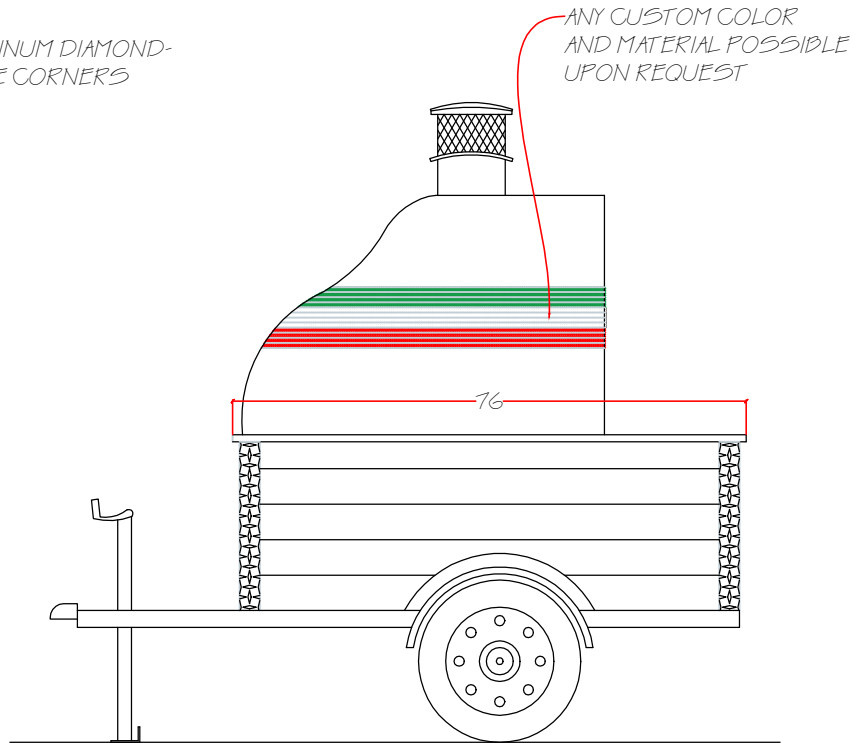

**WE OFFER FULL
CUSTOMIZE TRAILERS
CALL: 305.906.1190**

FRONT VIEW
N.T.S

SIDE VIEW
N.T.S

TOP VIEW
N.T.S