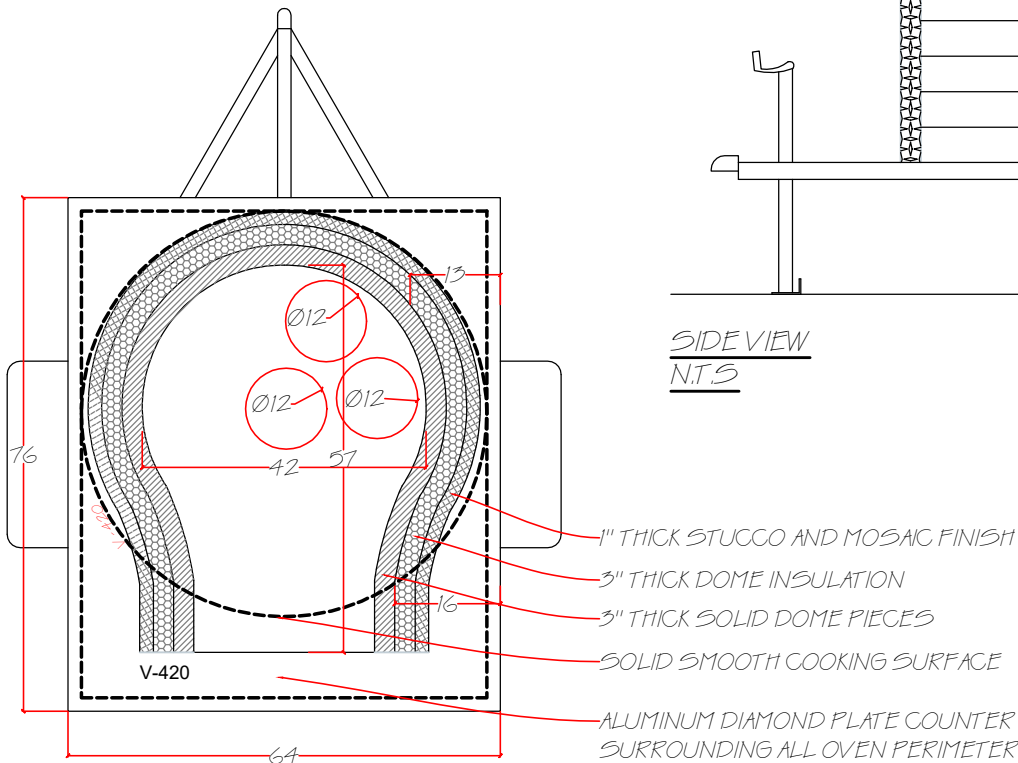

**WE OFFER FULL
CUSTOMIZE TRAILERS
CALL: 305.906.1190**

FRONT VIEW
N.T.S

SIDE VIEW
N.T.S

TOP VIEW
N.T.S