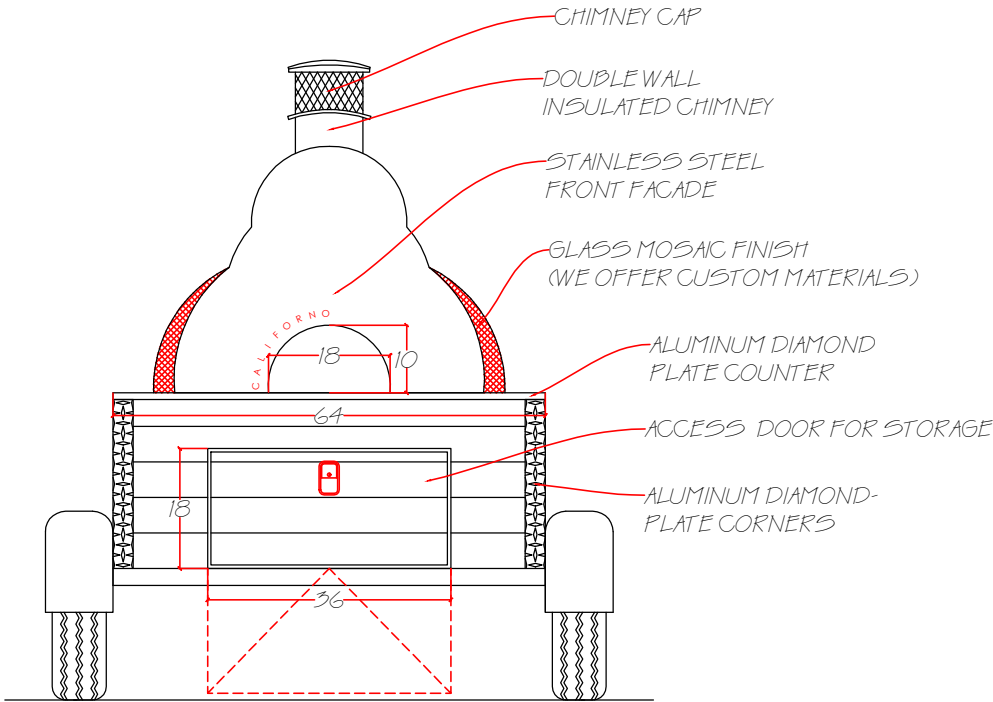

**WE OFFER FULL
CUSTOMIZE TRAILERS
CALL: 305.906.1190**

FRONT VIEW
N.T.S

SIDE VIEW
N.T.S

TOP VIEW
N.T.S