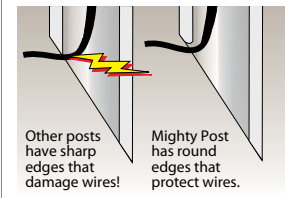

- Cleanly styled molded PVC cap
- Metal caps available for extra strength
- 1/2" threaded hole in cap
- Close-up plug included
- Set screw locks cap to post
- Rounded edges protect wires
- Internal seal provides weatherproof fit
- Sturdy "Ground Grabber" with teeth and ribs for maximum stability

Thick wall PVC posts & caps
Molded in Black, White and Verde Green

Your wire's not toast with Mighty Post