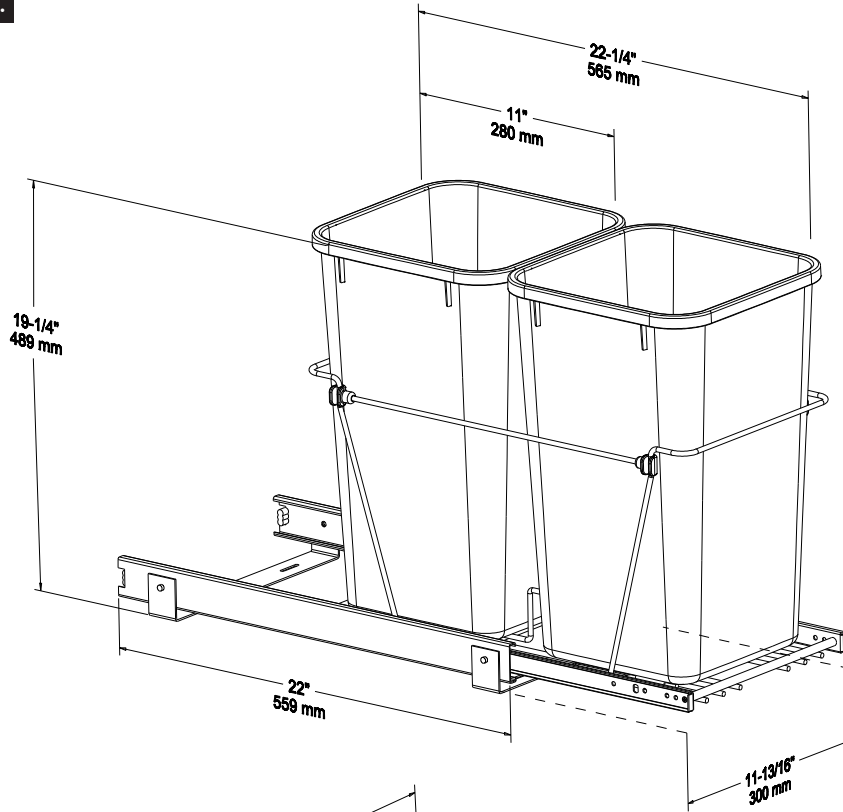

RV-KD Series

Double Pullout Waste Containers

DOUBLE 27 QT.

DOUBLE 35 QT.