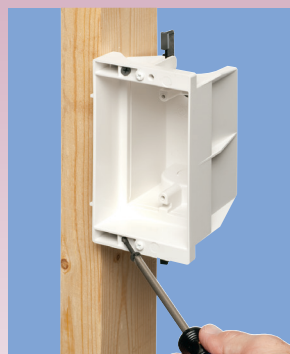

DVFR3C can be used with the following Arlington Boxes...

- DVFR1W
- DVFR2W
- TVBS505
- TVBU505
- TVBU505BL
- TVBR505K

New Work...

Screws provided for fast and easy mounting to stud