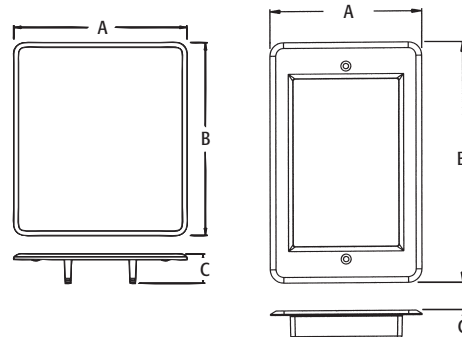

Recessed Indoor IN BOX™ for New & Retrofit Construction

Non-metallic, recessed electrical boxes with trim plates and wall plates. Low voltage divider included for multiple gang boxes.

FEATURES AND BENEFITS

- Recessed box allows items, such as furniture, to be placed closer to the wall
- Plugs don't extend past the wall like a regular box
- Trim plate is textured/paintable
- For power or low voltage applications
- Mounting wings hold bracket securely against wall when screws are tightened
- ‡2-hour fire rating

CATALOG NUMBER	UPC/DCI/NAED MFG #018997	DESCRIPTION / CU. IN.	UNIT PKG	STD PKG	DIM A	DIM B	DIM C
DVFR1W†‡	14330	Single Gang / 21.0	1	4	4.200	6.698	.750
DVFR2W*†‡	14331	2-Gang, White / 34.0	1	4	6.012	6.698	.750
DVFR3W*†	14340	3-Gang, White / 49.3	1	1	7.930	6.818	3.875
DVFR4W*†	14342	4-Gang, White / 64.5	1	1	9.742	6.818	3.875
DVFR3C	14337	2-Gang, White Cover	10	10	6.012	6.698	1.017
DVFR3C	10570	Non-Metallic Blank Cover for 3-Gang Box	10	10	9.742	6.818	1.017

*Includes Voltage Separator for power and/or low voltage.
†Add suffix "GC" to Catalog # when ordering in Canada to include grounding clip, for example DVFR1WGC.
‡ 2-Hour Fire Rating
PATENTED.

SINGLE GANG INDOOR IN BOX INCLUDES...

Recessed box, trim plate, (1) standard duplex and (1) standard GFCI face plate, (1) NM94 cable connector, (2) mounting screws, and (2) installation screws.