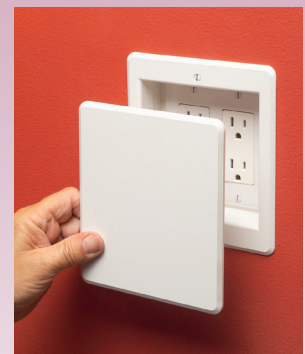

Recessed Indoor IN BOX™ for New & Retrofit Construction

DVFR1W

DVFR2W

DVFR3W

DVFR4W

Non-metallic, recessed electrical boxes with trim plates and wall plates. Low voltage divider included for multiple gang boxes.

- DVFR1W
- DVFR2W
- TVBS505
- TVBU505
- TVBU505BL
- TVBR505K

New Work...

Screws provided for fast and easy mounting to stud

Attractive!

DVFR1W shown.

Optional box cover. DVFR3C shown.

Box positioning tabs are set for 1/2" or 5/8" drywall.