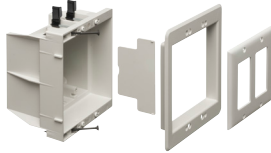

Recessed Indoor IN BOX™ for New & Retrofit Construction

DVFR1W

DVFR2W

DVFR3W

DVFR4W

Non-metallic, recessed electrical boxes with trim plates and wall plates. Low voltage divider included for multiple gang boxes.

FEATURES AND BENEFITS

- Recessed box allows items, such as furniture, to be placed closer to the wall
- Plugs don't extend past the wall like a regular box
- Trim plate is textured/paintable
- For power or low voltage applications
- Mounting wings hold bracket securely against wall when screws are tightened
- ‡2-hour fire rating

CATALOG NUMBER	UPC/DCI/NAED MFG #018997	DESCRIPTION / CU. IN.	UNIT PKG	STD PKG	DIM A	DIM B	DIM C
DVFR1W†‡	14330	Single Gang / 21.0	1	4	4.200	6.698	.750
DVFR2W*†‡	14331	2-Gang, White / 34.0	1	4	6.012	6.698	.750
DVFR3W*†	14340	3-Gang, White / 49.3	1	1	7.930	6.818	3.875
DVFR4W*†	14342	4-Gang, White / 64.5	1	1	9.742	6.818	3.875
DVFR3C	14337	2-Gang, White Cover	10	10	6.012	6.698	1.017
DVFR3C	10570	Non-Metallic Blank Cover for 3-Gang Box	10	10	9.742	6.818	1.017