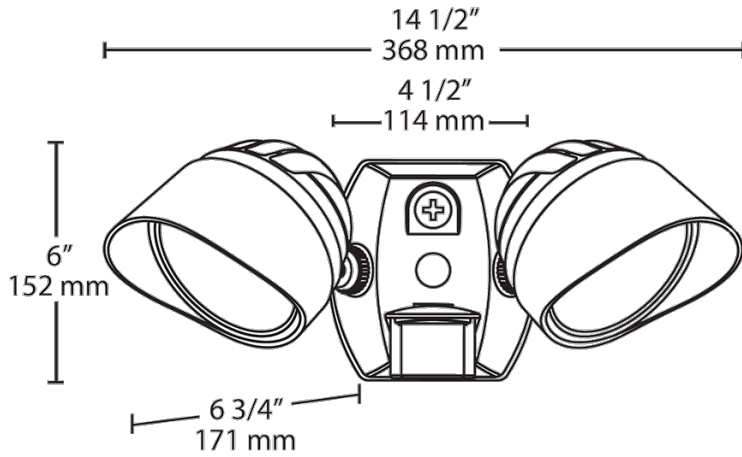

Dimensions

Features

- Two adjustable 12W LED floodlights
- Equivalent to 2x75W BR30/halogen/wide floods
- Microprismatic diffusion lens optimizes light output without glare
- 100,000-hour LED Lifespan

Ordering Matrix

Family	Other Options
BULLET	^

USA = BAA Compliant
Blank = Standard