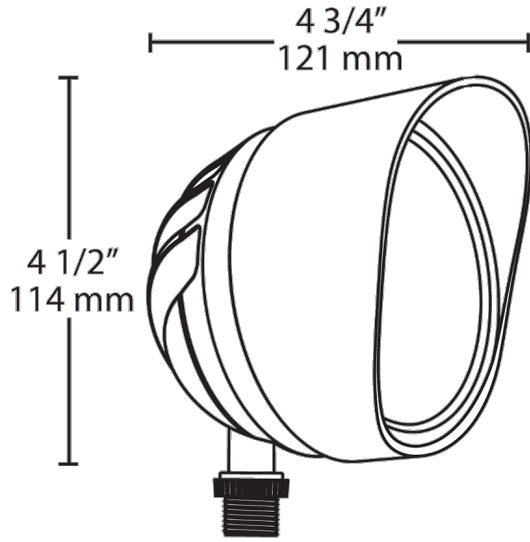

Technical Specifications

Listings

UL Listing:

Suitable for wet locations. Suitable for mounting within 4 feet of the ground.

IESNA LM-79 & LM-80 Testing:

RAB LED luminaires and LED components have been tested by an independent laboratory in accordance with IESNA LM-79 and LM-80.

Dimensions

Features

- 12W LED equivalent to 75W BR30/halogen/wide flood
- Mount as an uplight or downlight on a RAB Mighty Post or junction box
- Microprismatic diffusion lens for smooth and even light distribution
- 100,000-hour LED Lifespan