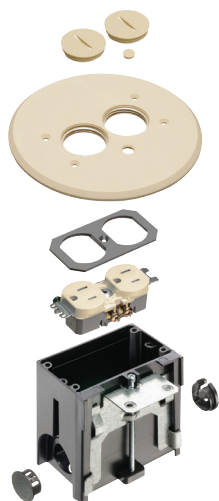

## Non-Metallic Adjustable Floor Boxes with Non-Metallic Covers

Low cost, clean, and neat adjustable floor boxes that fit most floor heights up to 2".

### FEATURES AND BENEFITS

- Non-metallic boxes with gasketed box covers in white, black, brown, light almond, caramel
- Cover gasket prevents water intrusion
- Threaded plugs or flip lids protect receptacle when not in use
- Low cost solution

FLBAR101LA

FLBA101LA

FLBAF101CA

FLBAFR101BL

CATALOG NUMBER	UPC/DCI/NAED MFG #018997	DESCRIPTION RECTANGULAR COVER	UNIT PKG	STD PKG	DIM A	DIM B	DIM C
<b>THREADED PLUGS</b>							
FLBA101W	04344	White	1	4	4.250	5.155	4.031
FLBA101LA	04345	Light Almond	1	4	4.250	5.155	4.031
FLBA101BR	04347	Brown	1	4	4.250	5.155	4.031
FLBA101BL	04346	Black	1	4	4.250	5.155	4.031
<b>FLIP LIDS</b>							
FLBAF101W	04340	White	1	4	3.750	4.655	4.047
FLBAF101LA	04341	Light Almond	1	4	3.750	4.655	4.047
FLBAF101CA	52301	Caramel	1	4	3.750	4.655	4.047
FLBAF101BR	04343	Brown	1	4	3.750	4.655	4.047
FLBAF101BL	04342	Black	1	4	3.750	4.655	4.047
<b>ROUND COVER</b>							
<b>THREADED PLUGS</b>							
FLBAR101W	04348	White	1	4	5.800	5.800	4.031
FLBAR101LA	04349	Light Almond	1	4	5.800	5.800	4.031
FLBAR101BR	04351	Brown	1	4	5.800	5.800	4.031
FLBAR101BL	04350	Black	1	4	5.800	5.800	4.031
<b>FLIP LIDS</b>							
FLBAFR101BL	00710	Black	1	4	5.750	5.750	4.087
FLBAFR101BR	00711	Brown	1	4	5.750	5.750	4.087
FLBAFR101CA	00712	Caramel	1	4	5.750	5.750	4.087
FLBAFR101LA	00713	Light Almond	1	4	5.750	5.750	4.087
FLBAFR101W	00714	White	1	4	5.750	5.750	4.087

### INCLUDES...

(1) adjustable floor box, (1) tamper-resistant (TR) duplex receptacle, (1) cover plate w/gasket, flip lids (or threaded plugs), (2) #6-32 x 1" long screws, (2) #6 drywall screws, (1) NM94 connector, (1) NM900 plug, (1) cap (covers adjustable screw hole in cover plate)