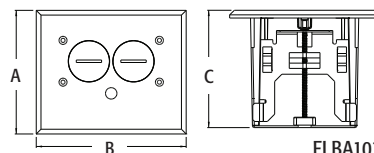

Non-Metallic Adjustable Floor Boxes with Non-Metallic Covers

Low cost, clean, and neat adjustable floor boxes that fit most floor heights up to 2".

FEATURES AND BENEFITS

- Non-metallic boxes with gasketed box covers in white, black, brown, light almond, caramel
- Cover gasket prevents water intrusion
- Threaded plugs or flip lids protect receptacle when not in use
- Low cost solution

CATALOG NUMBER	UPC/DCI/NAED MFG #018997	DESCRIPTION RECTANGULAR COVER	UNIT PKG	STD PKG	DIM A	DIM B	DIM C
THREADED PLUGS							
FLBA101W	04344	White	1	4	4.250	5.155	4.031
FLBA101LA	04345	Light Almond	1	4	4.250	5.155	4.031
FLBA101BR	04347	Brown	1	4	4.250	5.155	4.031
FLBA101BL	04346	Black	1	4	4.250	5.155	4.031
FLIP LIDS							
FLBAF101W	04340	White	1	4	3.750	4.655	4.047
FLBAF101LA	04341	Light Almond	1	4	3.750	4.655	4.047
FLBAF101CA	52301	Caramel	1	4	3.750	4.655	4.047
FLBAF101BR	04343	Brown	1	4	3.750	4.655	4.047
FLBAF101BL	04342	Black	1	4	3.750	4.655	4.047
ROUND COVER							
THREADED PLUGS							
FLBAR101W	04348	White	1	4	5.800	5.800	4.031
FLBAR101LA	04349	Light Almond	1	4	5.800	5.800	4.031
FLBAR101BR	04351	Brown	1	4	5.800	5.800	4.031
FLBAR101BL	04350	Black	1	4	5.800	5.800	4.031
FLIP LIDS							
FLBAFR101BL	00710	Black	1	4	5.750	5.750	4.087
FLBAFR101BR	00711	Brown	1	4	5.750	5.750	4.087
FLBAFR101CA	00712	Caramel	1	4	5.750	5.750	4.087
FLBAFR101LA	00713	Light Almond	1	4	5.750	5.750	4.087
FLBAFR101W	00714	White	1	4	5.750	5.750	4.087

PATENTED.

INCLUDES...

(1) adjustable floor box, (1) tamper-resistant (TR) duplex receptacle, (1) cover plate w/gasket, flip lids (or threaded plugs), (2) #6-32 x 1" long screws, (2) #6 drywall screws, (1) NM94 connector, (1) NM900 plug, (1) cap (covers adjustable screw hole in cover plate)

INSTALLATION SHOTS

FLBA101

Scan For Video