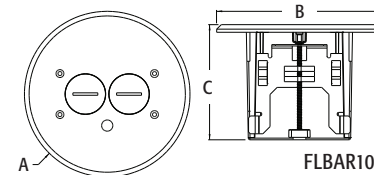

### INCLUDES...

(1) adjustable floor box, (1) tamper-resistant (TR) duplex receptacle, (1) cover plate w/gasket, flip lids (or threaded plugs), (2) #6-32 x 1" long screws, (2) #6 drywall screws, (1) NM94 connector, (1) NM900 plug, (1) cap (covers adjustable screw hole in cover plate)

### INSTALLATION SHOTS

FLBAF101BR

FLBAR101LA

FLBA101

FLBAR101

FLBAFR101

Scan For Video