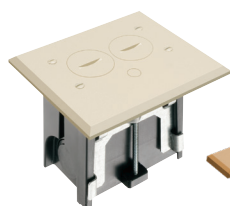

## Non-Metallic Adjustable Floor Boxes with Non-Metallic Covers

Low cost, clean, and neat adjustable floor boxes that fit most floor heights up to 2".

### FEATURES AND BENEFITS

- Non-metallic boxes with gasketed box covers in white, black, brown, light almond, caramel
- Cover gasket prevents water intrusion
- Threaded plugs or flip lids protect receptacle when not in use
- Low cost solution

FLBAR101LA

FLBA101LA

FLBAF101CA

FLBAFR101BL

CATALOG NUMBER	UPC/DCI/NAED MFG #018997	DESCRIPTION RECTANGULAR COVER	UNIT PKG	STD PKG	DIM A	DIM B	DIM C
<b>THREADED PLUGS</b>							
FLBA101W	04344	White	1	4	4.250	5.155	4.031
FLBA101LA	04345	Light Almond	1	4	4.250	5.155	4.031
FLBA101BR	04347	Brown	1	4	4.250	5.155	4.031
FLBA101BL	04346	Black	1	4	4.250	5.155	4.031
<b>FLIP LIDS</b>							
FLBAF101W	04340	White	1	4	3.750	4.655	4.047
FLBAF101LA	04341	Light Almond	1	4	3.750	4.655	4.047
FLBAF101CA	52301	Caramel	1	4	3.750	4.655	4.047
FLBAF101BR	04343	Brown	1	4	3.750	4.655	4.047
FLBAF101BL	04342	Black	1	4	3.750	4.655	4.047
<b>ROUND COVER</b>							
<b>THREADED PLUGS</b>							
FLBAR101W	04348	White	1	4	5.800	5.800	4.031
FLBAR101LA	04349	Light Almond	1	4	5.800	5.800	4.031
FLBAR101BR	04351	Brown	1	4	5.800	5.800	4.031
FLBAR101BL	04350	Black	1	4	5.800	5.800	4.031
<b>FLIP LIDS</b>							
FLBAFR101BL	00710	Black	1	4	5.750	5.750	4.087
FLBAFR101BR	00711	Brown	1	4	5.750	5.750	4.087
FLBAFR101CA	00712	Caramel	1	4	5.750	5.750	4.087
FLBAFR101LA	00713	Light Almond	1	4	5.750	5.750	4.087
FLBAFR101W	00714	White	1	4	5.750	5.750	4.087

### INCLUDES...

(1) adjustable floor box, (1) tamper-resistant (TR) duplex receptacle, (1) cover plate w/gasket, flip lids (or threaded plugs), (2) #6-32 x 1" long screws, (2) #6 drywall screws, (1) NM94 connector, (1) NM900 plug, (1) cap (covers adjustable screw hole in cover plate)