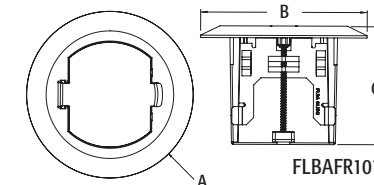

### INCLUDES...

(1) adjustable floor box, (1) tamper-resistant (TR) duplex receptacle, (1) cover plate w/gasket, flip lids (or threaded plugs), (2) #6-32 x 1" long screws, (2) #6 drywall screws, (1) NM94 connector, (1) NM900 plug, (1) cap (covers adjustable screw hole in cover plate)

### INSTALLATION SHOTS

FLBAF101BR

FLBAR101LA

FLBA101

FLBAR101

FLBAFR101

Scan For Video