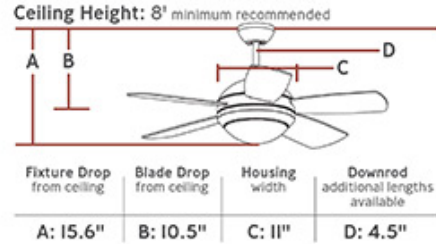

MONTE CARLO

FAN COLLECTIONS

5DI44BKD: 44" Discus II Fan - Matte Black

Specification Images:

Collection: Discus II

UPC #: 008297119382

Finish: Matte Black (BK)

Blade Finish: Matte Black

Dimensions:

Diameter:	44"
Weight:	17.42 lbs.
Reverse Switch:	Manual
Rev. Switch Location:	Top of Housing
Motor Size:	153.0 X 15.0
Diameter of Housing:	11.0
Capacitor Value:	85?,4UF 350V
Lead Wire Length:	78 inches
Light Kit Included:	Yes
Remote Included:	None
Remote Group(s):	CK250,ESSWC-2/-3

Bulbs:

1 - Halogen Mini Candelabra T4 75w Max. 120v - included

Features:

- This fan comes with a light kit.
- This product complies with TSCA Title VI

Material List:

Safety Listing:

Safety Listed for Dry Locations

Instruction Sheets:

English (5DI44XXD-CUL-dualmount-ENG)
French (5DI44XXD-CUL-dualmount-CF)

Shade / Glass / Diffuser Details:

Part	Material	Finish	Quantity	Item Number	Length	Width	Height	Diameter	Fitter Diameter	Shade Top Length	Shade Top Width	Shade Top Diameter
Shade	Glass	Matte Opal	1									

Backplate / Canopy Details:

Type	Height / Length	Width	Depth	Diameter	Outlet Box Up	Outlet Box Down
Canopy				5 1/8		

Monte Carlo reserves the right to revise the design of components of any product due to parts availability or change in safety listing standards without assuming any obligation or liability to modify any products previously manufactured and without notice. This literature depicts a product design that is the sole and exclusive property of Monte Carlo. In compliance with U.S copyright and patent requirements, notification is hereby presented in this form that this literature, or the product it depicts, is not to be copied, altered or used in any manner without the express written consent of, or contrary to the best interests of Monte Carlo.