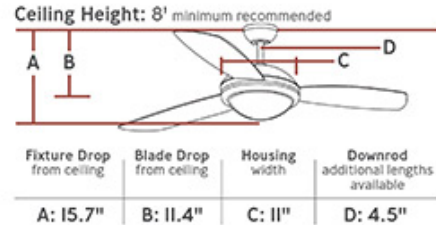

MONTE CARLO

FAN COLLECTIONS

3DIR52BSD-V1: Discus Trio 52 LED - Brushed Steel

Specification Images:

Collection: Discus Trio 52

UPC #:014817583168

Finish: Brushed Steel (BS)

Blade Finish: Silver

Blade Finish 2: American Walnut

Dimensions:

Diameter:	52"
Weight:	19.8 lbs.
Reverse Switch:	Remote Controlled
Rev. Switch Location:	Remote Transmitter
Motor Size:	172.0 X 20.0
Diameter of Housing:	11.0
Capacitor Value:	4.5uF 350V 105?
Lead Wire Length:	78 inches
Light Kit Included:	Yes
Remote Included:	Wall / Hand Remote
Location of Receiver:	Canopy
Remote Group(s):	

Bulbs:

1 - LED Integrated Array 18w 120v - included

Features:

- This fan comes with a light kit.
- This advanced LED technology is carefully designed and selected to consist of the highest quality LED chipsets for superior performance and reliability.
- Remote included for easy operation
- This product complies with TSCA Title VI
- Integrated LED fixtures that meet the high efficacy LED standards set forth in Title 24 and are listed in the California Energy Commission Appliance database.

Material List:

3 Blade - Plywood - Undefined

Safety Listing:

Safety Listed for Damp Locations

Instruction Sheets:

English (3DIR52XXD-V1-CUL-ENG)
French (3DIR52XXD-V1-CUL-CF)