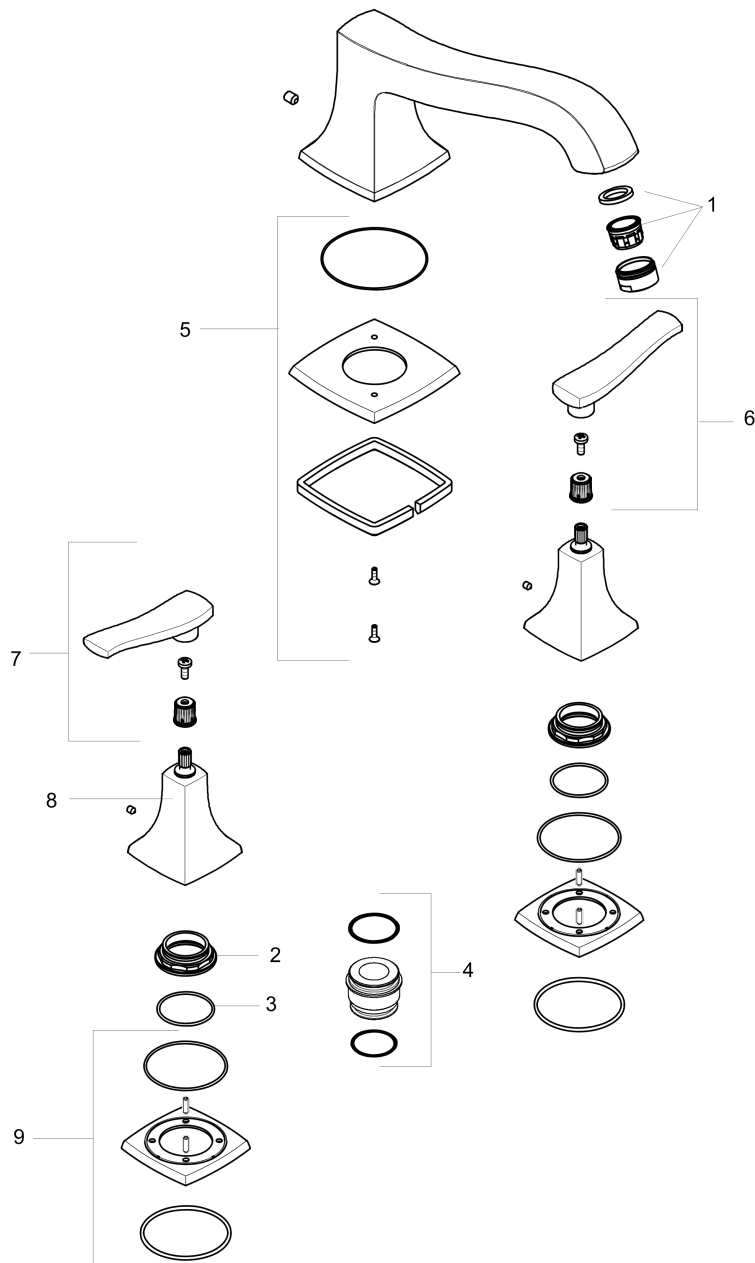

**Metropol Classic**  
**3-Hole Roman Tub Set Trim with Lever Handles**  
 Finishes : **chrome** Part no. : **31428001**

**Exploded drawing**

Year of production: >01/19

**Metropol Classic**  
**3-Hole Roman Tub Set Trim with Lever Handles**  
 Finishes : **chrome**    Part no. : **31428001**

## Spare parts list

Year of production: >01/19

Pos.	Description	Part no.	Price	PU
1	aerator M24x1 (30 l/min)	96512000	-	1
2	nut	92943000	-	1
3	O-ring 32x1,5	92936000	-	1
4	adapter for spout	88512000	-	1
5	escutcheon for spout	92946000	-	1
6	handle for cold water	92822000	-	1
7	handle for hot water	92821000	-	1
8	escutcheon for handle	92824000	-	1
9	escutcheon for handle	92945000	-	1