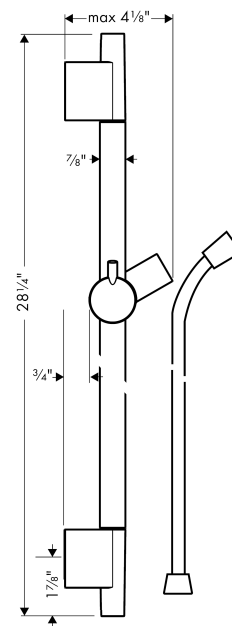

Unica

Wallbar S, 24"

Finishes : **chrome** Part no. : **28632000**

Description

Features

- Brass wallbar
- Angle-adjustable holder pivots left and right, slides easily and locks in place

Item details

List Price \$ 181.00

Compliance

Product image

Scale drawing

Unica

Wallbar S, 24"

Finishes : chrome

Part no. : 28632000

Exploded drawing

Year of production: >04/05

Unica

Wallbar S, 24"

Finishes : **chrome** Part no. : **28632000**

Spare parts list

Year of production: >**04/05**

Pos.	Description	Part no.	Price	PU
1	cover	97709000	-	1
2	support, assy	97651000	-	1
3	tile-matching-disk	97450000	-	1
4	wall support	96275000	-	1
5	mounting set	96179000	-	1
6	shower hose Isiflex'B 1,60 m	28276000	-	1