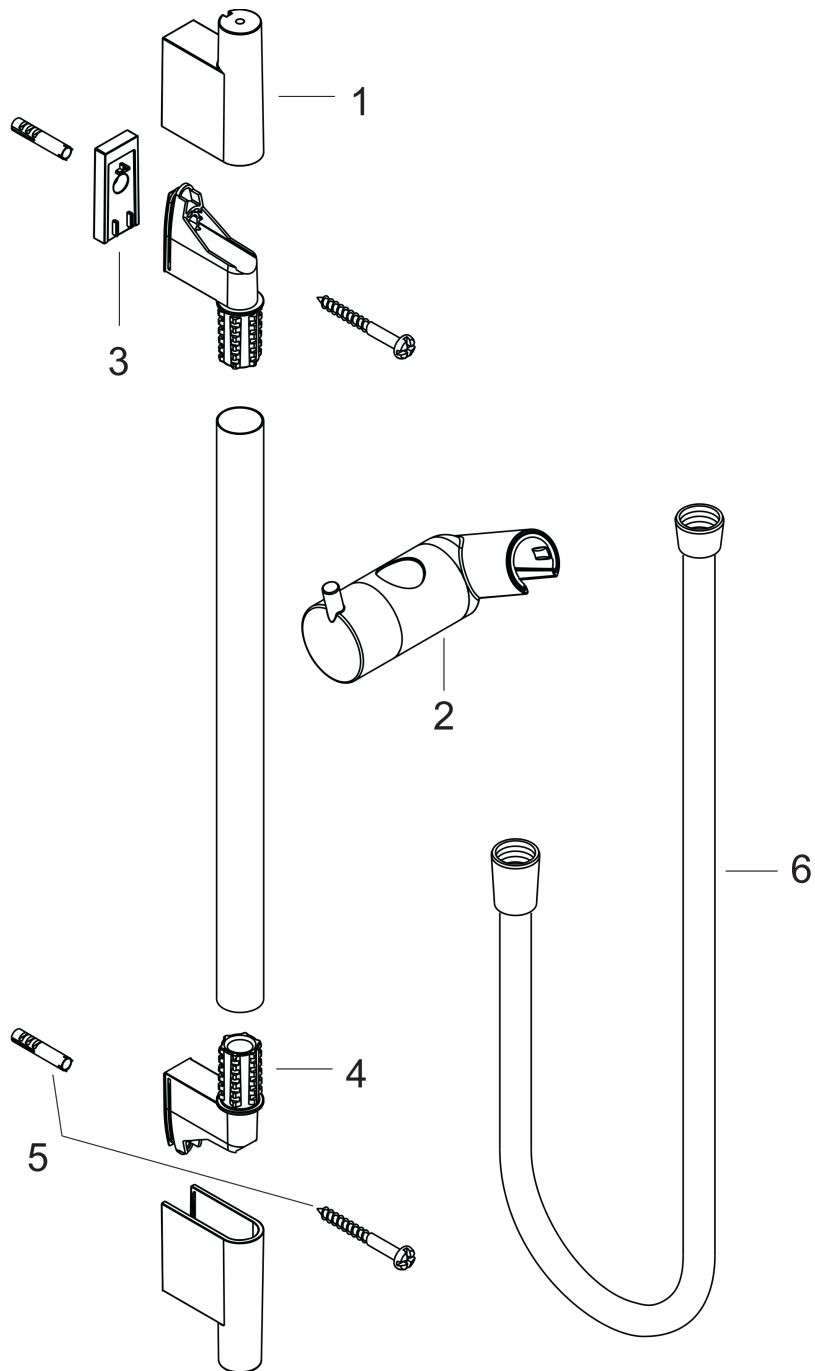

Unica

Wallbar S, 24"

Finishes : **chrome** Part no. : **28632000**

Description

Features

- Brass wallbar
- Angle-adjustable holder pivots left and right, slides easily and locks in place

Item details

List Price \$ 181.00

Compliance

Product image

Scale drawing

Unica

Wallbar S, 24"

Finishes : chrome

Part no. : 28632000

Exploded drawing

Year of production: >04/05

Unica

Wallbar S, 24"

Finishes : **chrome** Part no. : **28632000**

Spare parts list

Year of production: >**04/05**

Pos.	Description	Part no.	Price	PU
1	cover	97709000	-	1
2	support, assy	97651000	-	1
3	tile-matching-disk	97450000	-	1
4	wall support	96275000	-	1
5	mounting set	96179000	-	1
6	shower hose Isiflex'B 1,60 m	28276000	-	1