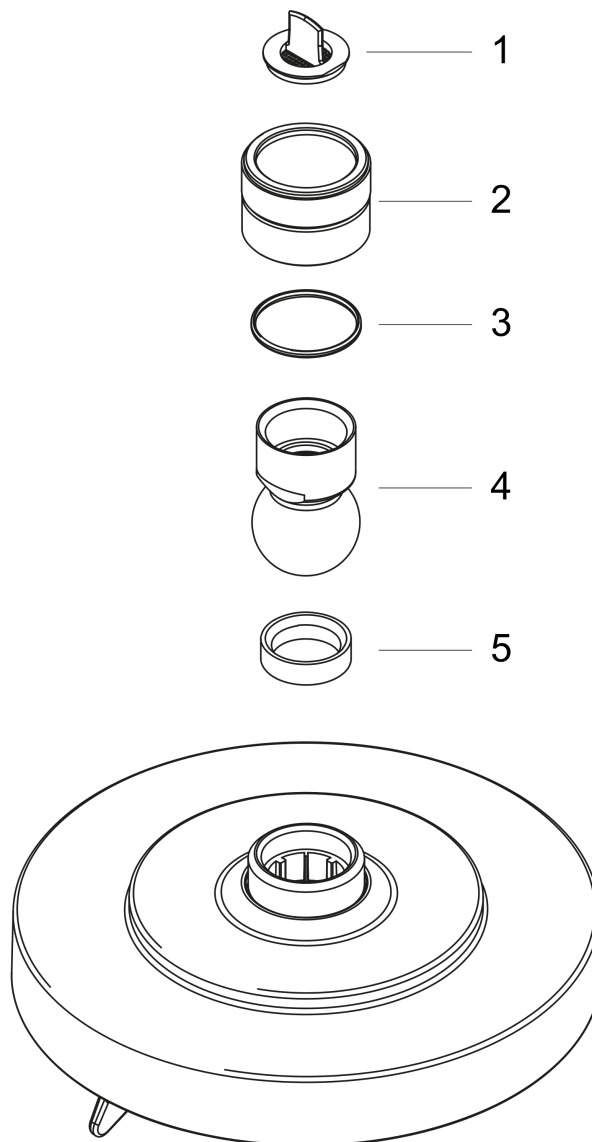

**Raindance S**  
**Showerhead 150 3-Jet, 2.5 GPM**  
 Finishes : **chrome** Part no. : **27495001**

**Description**

**Features**

- 86 no-clog spray channels
- Spray modes: RainAir, BalanceAir, Whirl
- Flow: 2.5 GPM (9.5 L/Min)

**Item details**

List Price \$ 246.00

**Technology**

**Compliance**

**Product image**

**Scale drawing**

**Raindance S**  
**Showerhead 150 3-Jet, 2.5 GPM**  
Finishes : **chrome**    Part no. : **27495001**

**Exploded drawing**

Year of production: >11/06

**Raindance S**  
**Showerhead 150 3-Jet, 2.5 GPM**  
 Finishes : **chrome**    Part no. : **27495001**

**Spare parts list**

Year of production: >11/06

<b>Pos.</b>	<b>Description</b>	<b>Part no.</b>	<b>Price</b>	<b>PU</b>
1	filter packing	96477000	-	1
2	nut	97958000	-	1
3	lever collar	97536000	-	1
4	ball joint	97331000	-	1
5	seal	97606000	-	1