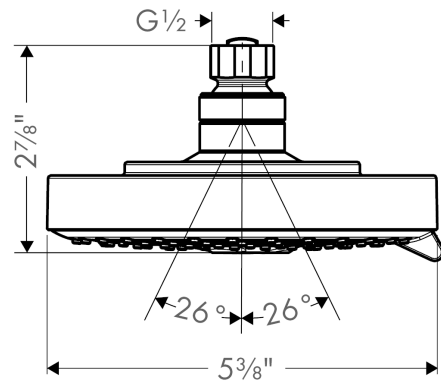

**Raindance S**  
**Showerhead 150 3-Jet, 2.5 GPM**  
 Finishes : **chrome** Part no. : **27495001**

**Description**

**Features**

- 86 no-clog spray channels
- Spray modes: RainAir, BalanceAir, Whirl
- Flow: 2.5 GPM (9.5 L/Min)

**Item details**

List Price \$ 246.00

**Technology**

**Compliance**

**Product image**

**Scale drawing**

**Raindance S**  
**Showerhead 150 3-Jet, 2.5 GPM**  
Finishes : **chrome**    Part no. : **27495001**

**Exploded drawing**

Year of production: >11/06

**Raindance S**  
**Showerhead 150 3-Jet, 2.5 GPM**  
 Finishes : **chrome**    Part no. : **27495001**

**Spare parts list**

Year of production: >11/06

<b>Pos.</b>	<b>Description</b>	<b>Part no.</b>	<b>Price</b>	<b>PU</b>
1	filter packing	96477000	-	1
2	nut	97958000	-	1
3	lever collar	97536000	-	1
4	ball joint	97331000	-	1
5	seal	97606000	-	1