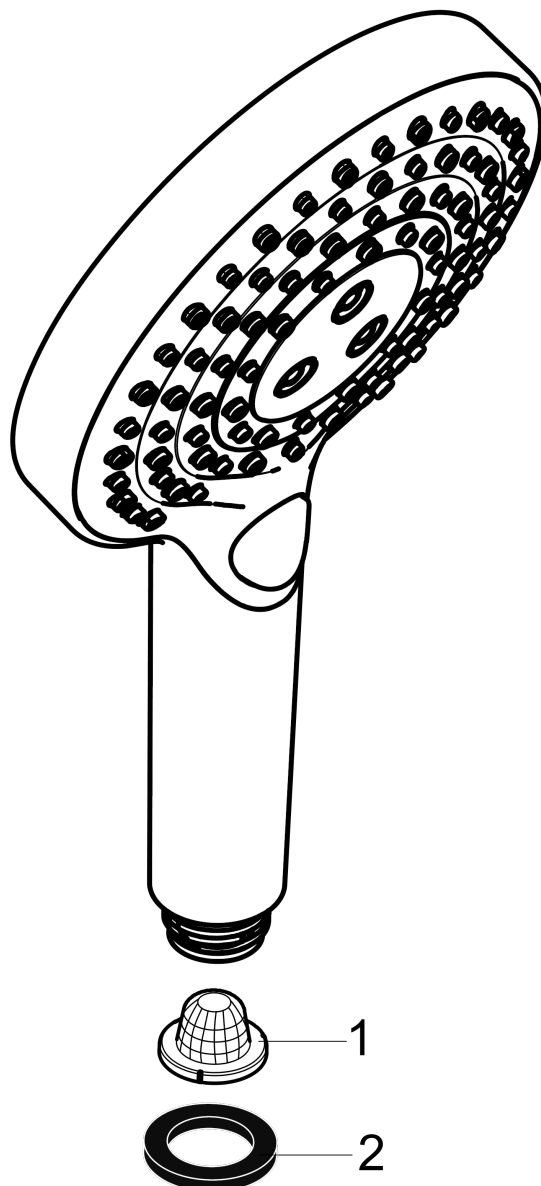

Raindance Select S
Handshower 120 3-Jet PowderRain, 1.75 GPM
 Finishes : **chrome** Part no. : **26036001**

Description

Features

- Select button for comfortable alternation of spray modes
- Spray modes: PowderRain, Rain, Whirl
- Flow: 1.75 GPM (6.6 L/Min)

Item details

List Price \$ 160.00

Technology

Compliance

Product image

Scale drawing

Raindance Select S
Handshower 120 3-Jet PowderRain, 1.75 GPM
Finishes : **chrome** Part no. : **26036001**

Exploded drawing

Year of production: >08/18

Raindance Select S
Handshower 120 3-Jet PowderRain, 1.75 GPM
 Finishes : **chrome** Part no. : **26036001**

Spare parts list

Year of production: >08/18

Pos.	Description	Part no.	Price	PU
1	filter	92672000	-	1
2	seal	98058000	-	1