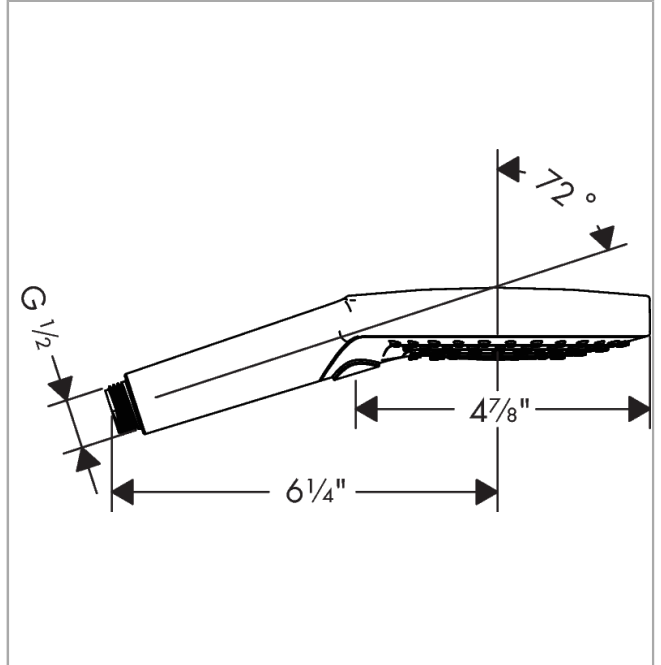

Raindance Select S
Handshower 120 3-Jet PowderRain, 1.75 GPM
 Finishes : **chrome** Part no. : **26036001**

Description

Features

- Select button for comfortable alternation of spray modes
- Spray modes: PowderRain, Rain, Whirl
- Flow: 1.75 GPM (6.6 L/Min)

Item details

List Price \$ 160.00

Technology

Compliance

Product image

Scale drawing

Raindance Select S
Handshower 120 3-Jet PowderRain, 1.75 GPM
Finishes : **chrome** Part no. : **26036001**

Exploded drawing

Year of production: >08/18

Raindance Select S
Handshower 120 3-Jet PowderRain, 1.75 GPM
 Finishes : **chrome** Part no. : **26036001**

Spare parts list

Year of production: >08/18

Pos.	Description	Part no.	Price	PU
1	filter	92672000	-	1
2	seal	98058000	-	1