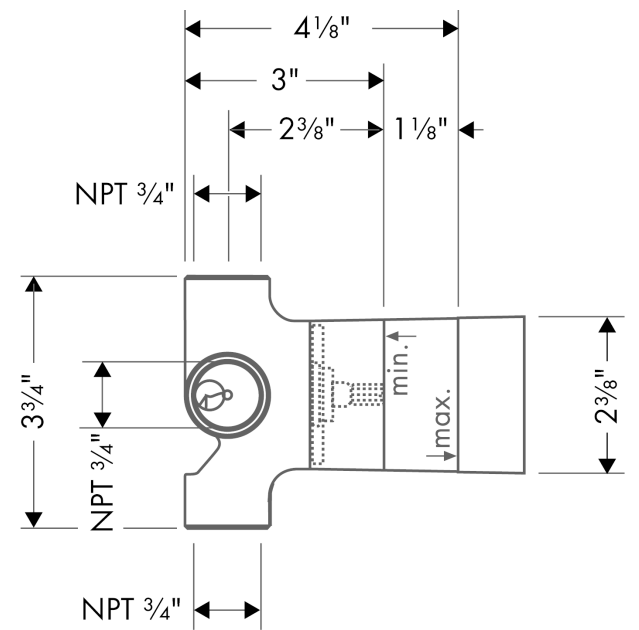

**Rough, Quattro 3-Way Diverter, 3/4"**  
 Finishes : n.a. Part no. : 15930181

**Description**

**Features**

- 1 inlet, 3 outlets
- 3/4" NPT
- Requires volume control
- Flow: 17 GPM (65.0 L/Min)

**Item details**

List Price \$ 257.00

**Compliance**

**Product image**

**Scale drawing**

**Rough, Quattro 3-Way Diverter, 3/4"**  
 Finishes : n.a. Part no. : 15930181

Exploded drawing

Year of production: >07/18

**Rough, Quattro 3-Way Diverter, 3/4"**  
 Finishes : n.a. Part no. : **15930181**

**Spare parts list**

Year of production: >07/18

Pos.	Description	Part no.	Price	PU
1	diverter unit	96604000	-	1
2	nut	97550000	-	1
3	sealing set	98798000	-	1
a	extension 25 mm	96370000	-	1